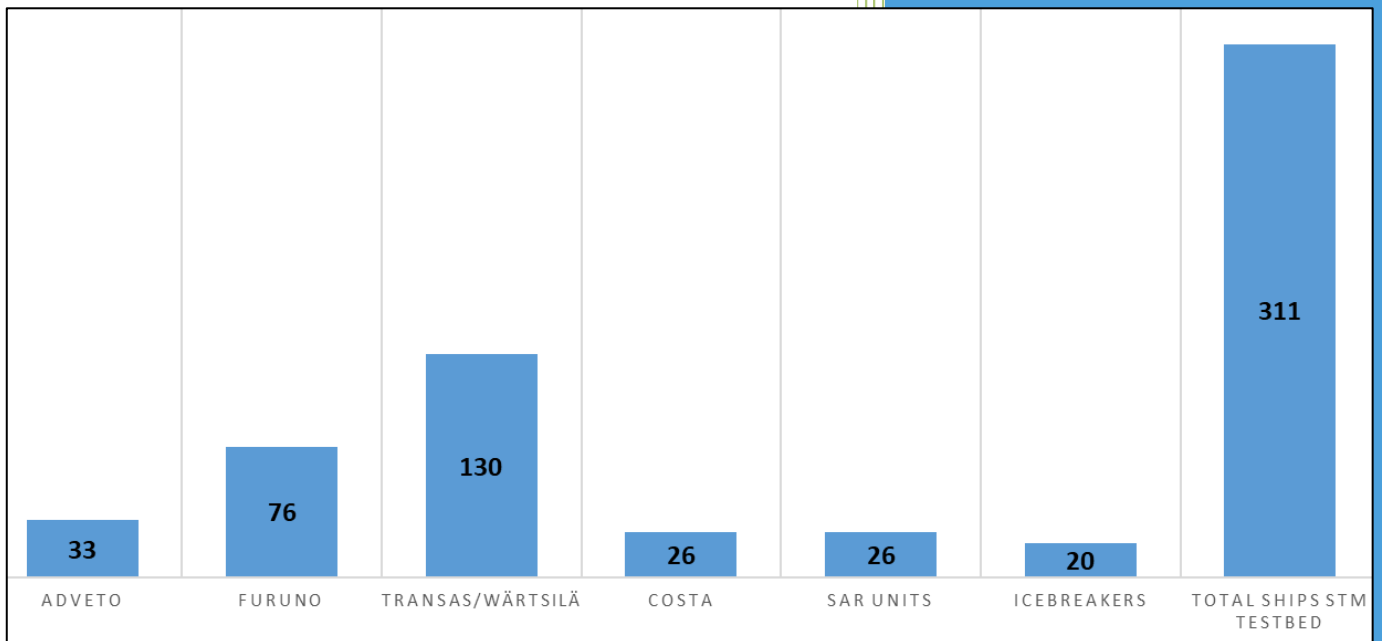

Document No: STM_Validation_D2.8
Title: List of STM capable ships
Date: 2019-06-03

DOCUMENT STATUS

Authors

Name	Organisation
Björn Andreasson	Swedish Maritime Administration

Review

Name	Organisation

Approval