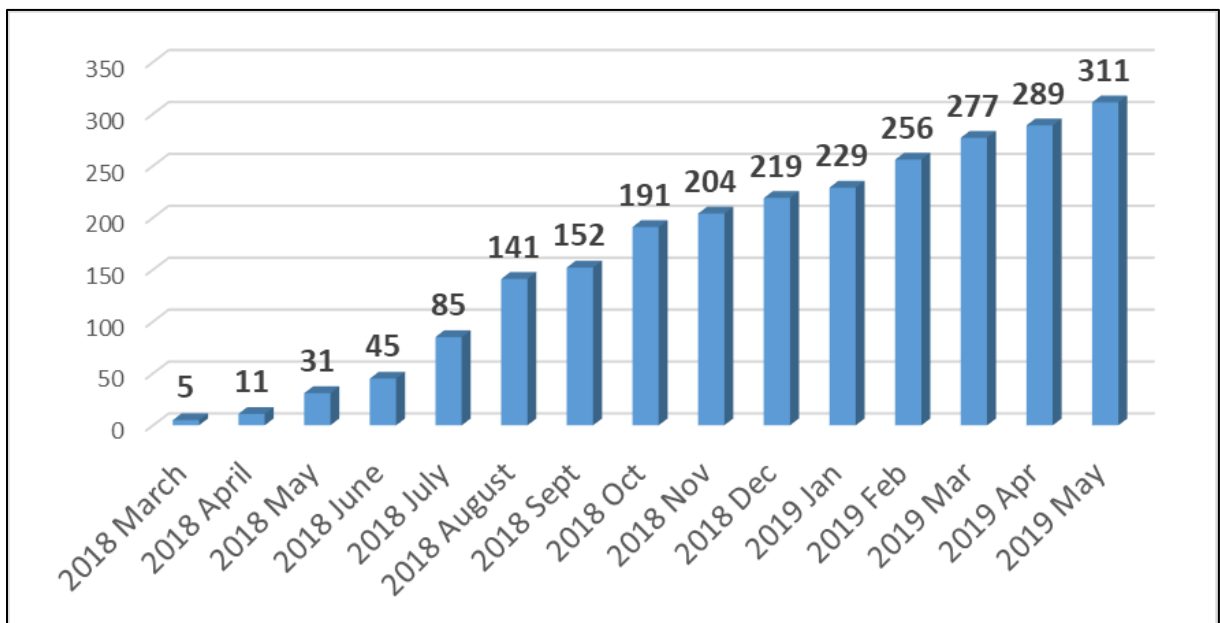

1 General Information

These lists of installed STM ship systems presents which ships that has been provided with STM capability.

Ships are presented per ECDIS manufacturer and for ships connected via Costa FOC Neptune, Icebreakers and SAR units.

The total number of ships and increase of ships per month are presented in the figures below.