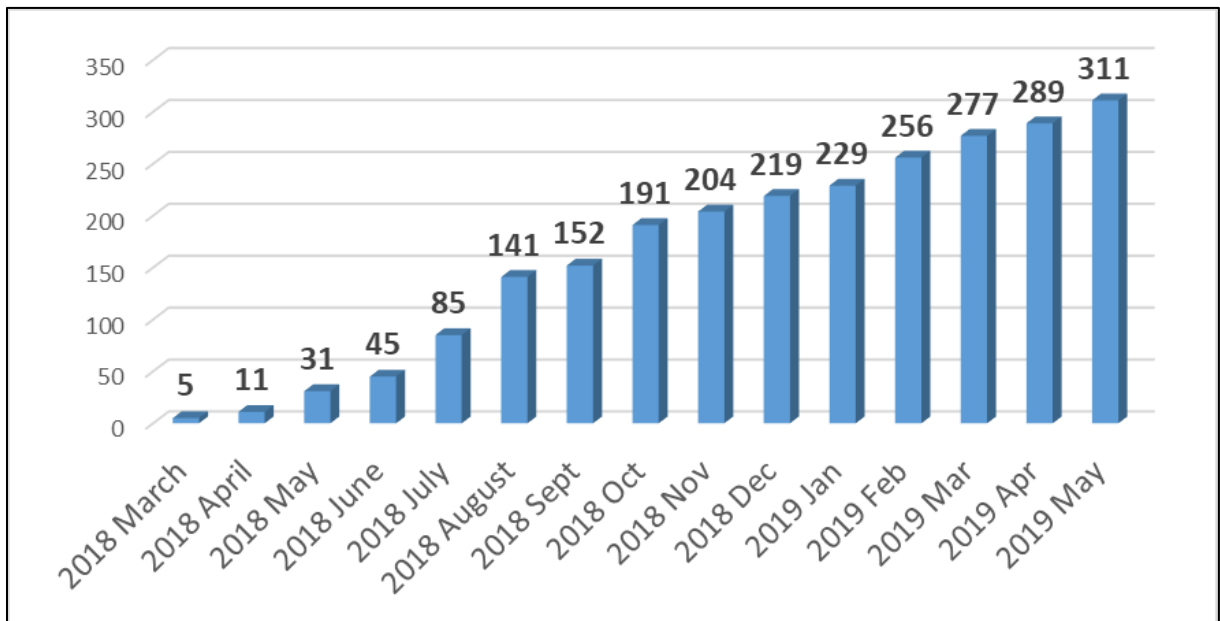

1 General Information

These lists of installed STM ship systems presents which ships that has been provided with STM capability.

Ships are presented per ECDIS manufacturer and for ships connected via Costa FOC Neptune, Icebreakers and SAR units.

The total number of ships and increase of ships per month are presented in the figures below.