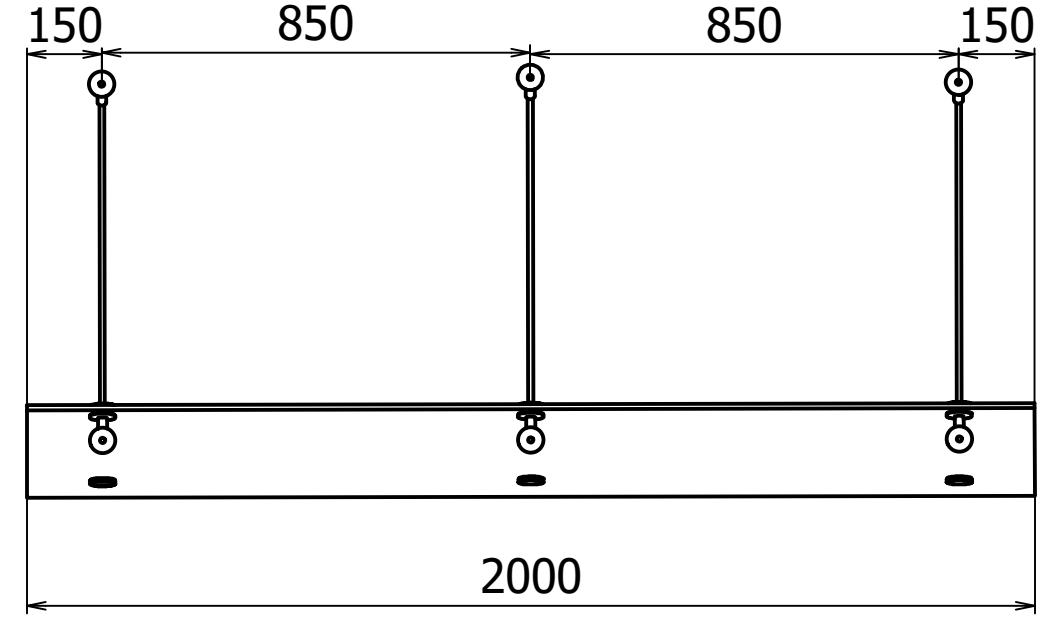

Entrétak Easy Collection Console Stainless tube D=1000mm - Glass B=1500mm B=2000mm B=2500mm

DESIGN TAK[®]
- makes entrance

Copyright all rights reserved ©		
Drawings Stainless tube L=950	Version 1.3	Sheet 2 / 3

Entrétak Easy Collection Console Stainless tube D=1200mm - Glass B=1500mm B=2000mm B=2500mm

DESIGNTAK®
- makes entrance

Copyright all rights reserved ©		
Drawings Stainless tube L=1100	Version 1.3	Sheet 3 / 3