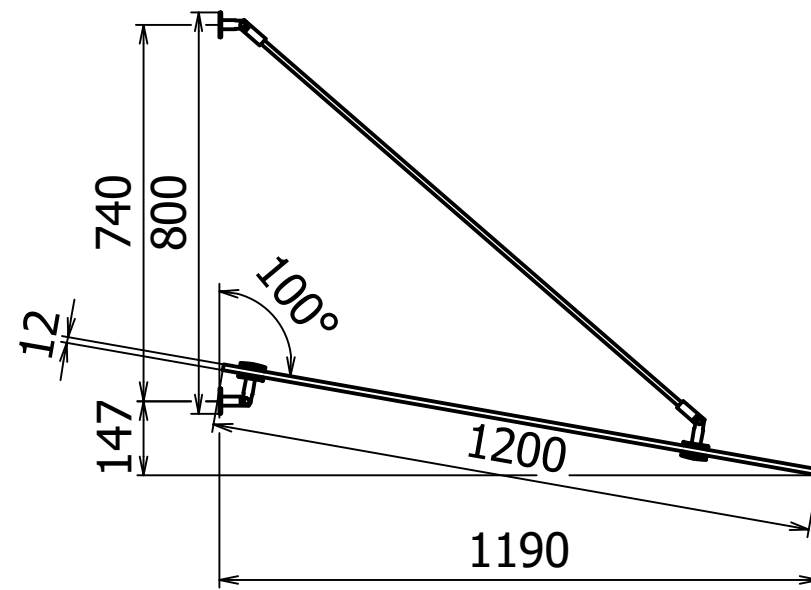

Entrétak Easy Collection Console Stainless tube D=1000mm - Glass B=1500mm B=2000mm B=2500mm

DESIGN TAK[®]
- makes entrance

Copyright all rights reserved ©		
Drawings Stainless tube L=950	Version 1.3	Sheet 2 / 3

Entrétak Easy Collection Console Stainless tube D=1200mm - Glass B=1500mm B=2000mm B=2500mm

DESIGNTAK®
- makes entrance

Copyright all rights reserved ©		
Drawings Stainless tube L=1100	Version 1.3	Sheet 3 / 3