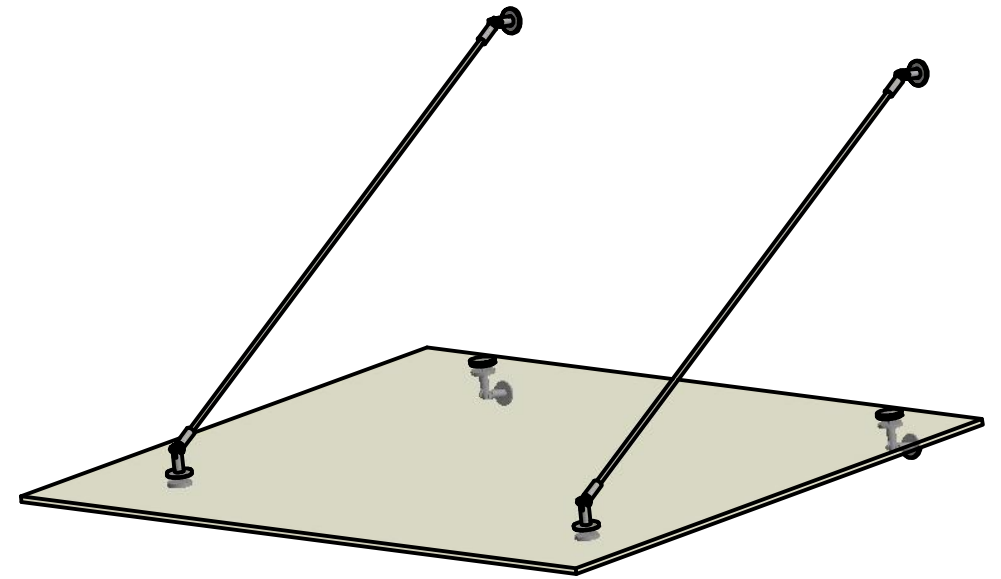

Entrétak Easy Collection Console Stainless tube D=1000mm - Glass B=1500mm B=2000mm B=2500mm

DESIGN TAK[®]
- makes entrance

Copyright all rights reserved ©		
Drawings Stainless tube L=950	Version 1.3	Sheet 2 / 3

Entrétak Easy Collection Console Stainless tube D=1200mm - Glass B=1500mm B=2000mm B=2500mm

DESIGNTAK®
- makes entrance

Copyright all rights reserved ©		
Drawings Stainless tube L=1100	Version 1.3	Sheet 3 / 3