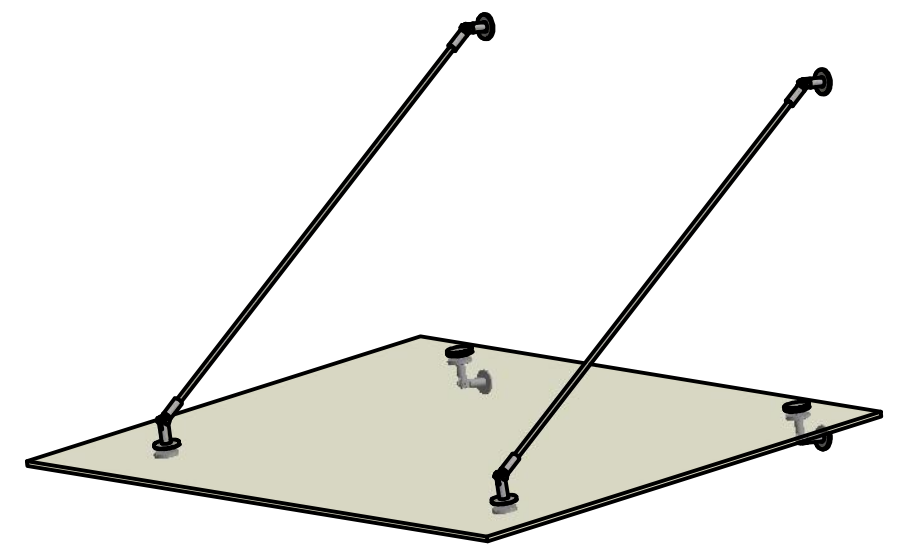

Entrétak Easy Collection Console Stainless tube D=1000mm - Glass B=1500mm B=2000mm B=2500mm

DESIGN TAK[®]
- makes entrance

Copyright all rights reserved ©		
Drawings Stainless tube L=950	Version 1.3	Sheet 2 / 3

Entrétak Easy Collection Console Stainless tube D=1200mm - Glass B=1500mm B=2000mm B=2500mm

DESIGNTAK®
- makes entrance

Copyright all rights reserved ©		
Drawings Stainless tube L=1100	Version 1.3	Sheet 3 / 3