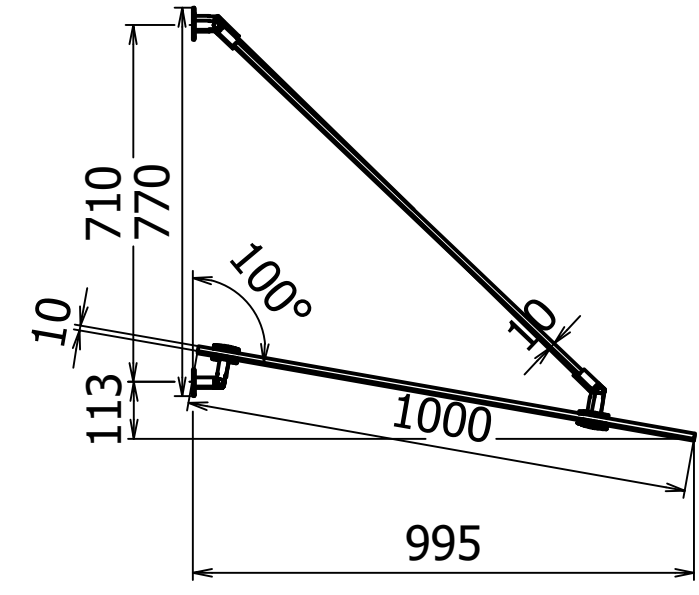

Entrétak Easy Collection Console Stainless tube D=1000mm - Glass B=1500mm B=2000mm B=2500mm

DESIGN TAK[®]
- makes entrance

Copyright all rights reserved ©		
Drawings Stainless tube L=950	Version 1.3	Sheet 2 / 3

Entrétak Easy Collection Console Stainless tube D=1200mm - Glass B=1500mm B=2000mm B=2500mm

DESIGNTAK®
- makes entrance

Copyright all rights reserved ©		
Drawings Stainless tube L=1100	Version 1.3	Sheet 3 / 3