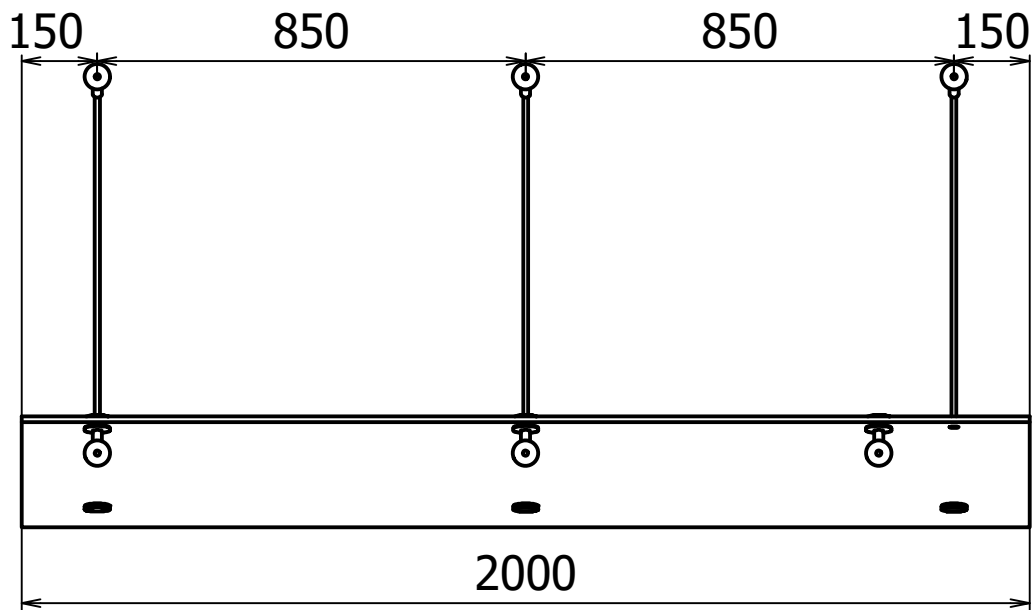

Entrétak Easy Collection Console Stainless tube D=1000mm - Glass B=1500mm B=2000mm B=2500mm

DESIGN TAK[®]
- makes entrance

Copyright all rights reserved ©		
Drawings Stainless tube L=950	Version 1.3	Sheet 2 / 3

Entrétak Easy Collection Console Stainless tube D=1200mm - Glass B=1500mm B=2000mm B=2500mm

DESIGNTAK®
- makes entrance

Copyright all rights reserved ©		
Drawings Stainless tube L=1100	Version 1.3	Sheet 3 / 3