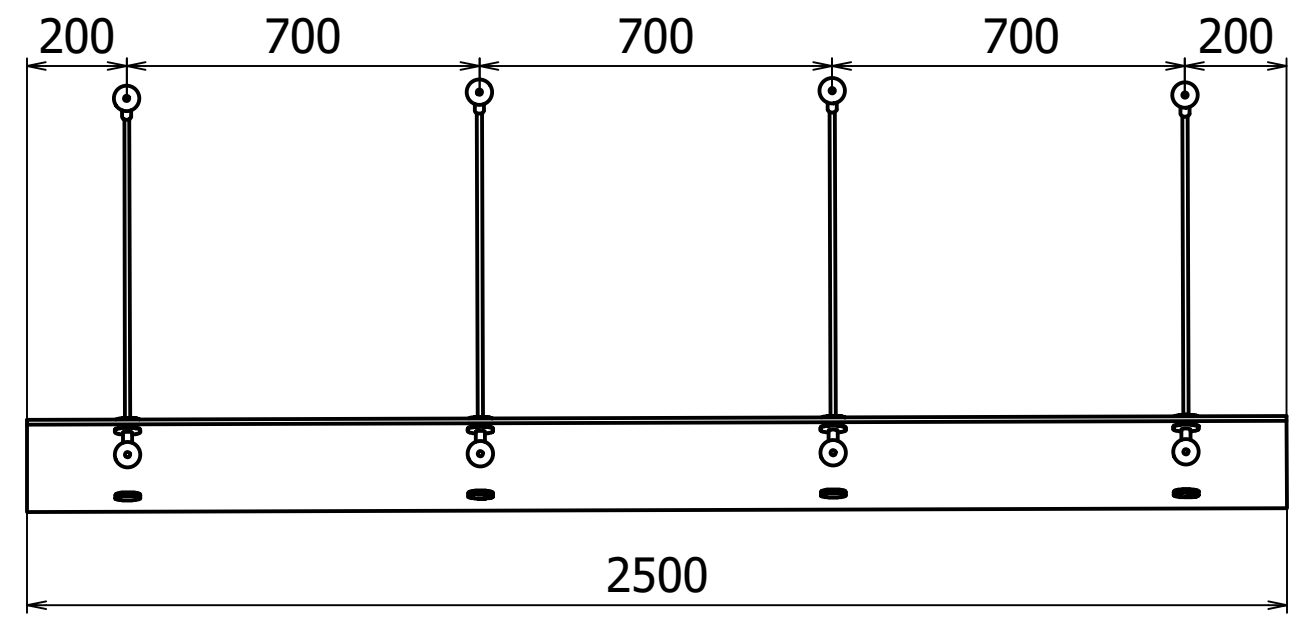

Entrétak Easy Collection Console Stainless tube D=1000mm - Glass B=1500mm B=2000mm B=2500mm

DESIGN TAK[®]
- makes entrance

Copyright all rights reserved ©		
Drawings Stainless tube L=950	Version 1.3	Sheet 2 / 3

Entrétak Easy Collection Console Stainless tube D=1200mm - Glass B=1500mm B=2000mm B=2500mm

DESIGNTAK®
- makes entrance

Copyright all rights reserved ©		
Drawings Stainless tube L=1100	Version 1.3	Sheet 3 / 3