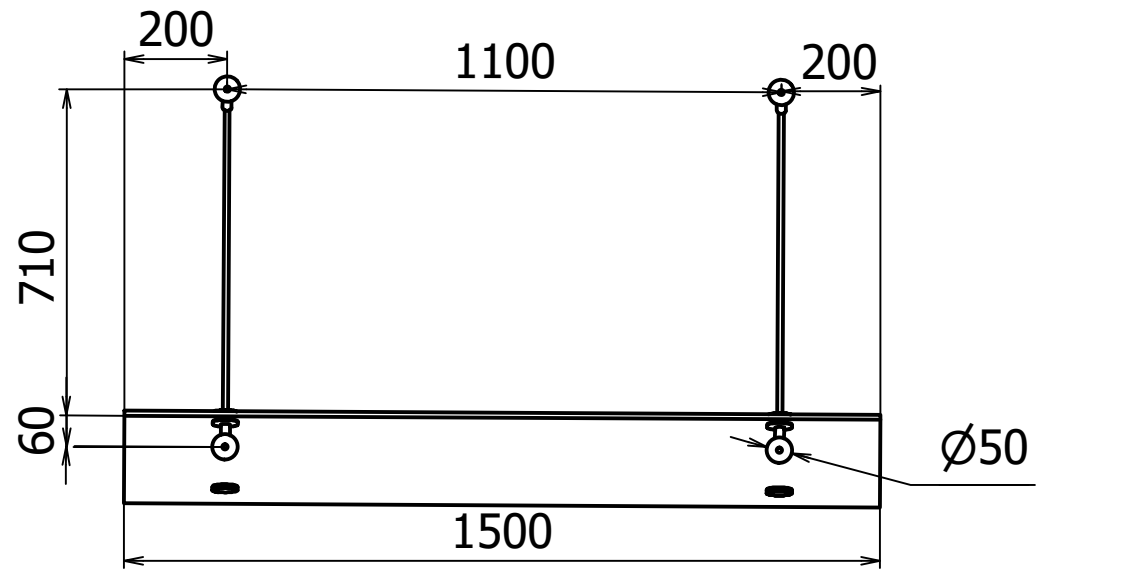

Entrétak Easy Collection Console Stainless tube D=1000mm - Glass B=1500mm B=2000mm B=2500mm

DESIGN TAK[®]
- makes entrance

Copyright all rights reserved ©		
Drawings Stainless tube L=950	Version 1.3	Sheet 2 / 3

Entrétak Easy Collection Console Stainless tube D=1200mm - Glass B=1500mm B=2000mm B=2500mm

DESIGNTAK®
- makes entrance

Copyright all rights reserved ©		
Drawings Stainless tube L=1100	Version 1.3	Sheet 3 / 3