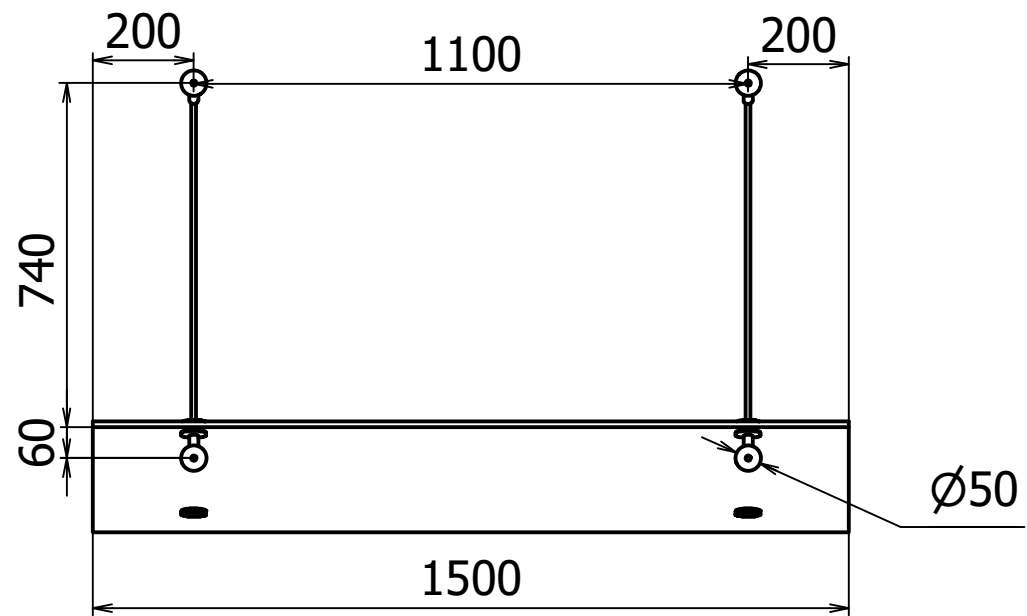

Entrétak Easy Collection Console Stainless tube D=1000mm - Glass B=1500mm B=2000mm B=2500mm

DESIGN TAK[®]
- makes entrance

Copyright all rights reserved ©		
Drawings Stainless tube L=950	Version 1.3	Sheet 2 / 3

Entrétak Easy Collection Console Stainless tube D=1200mm - Glass B=1500mm B=2000mm B=2500mm

DESIGNTAK®
- makes entrance

Copyright all rights reserved ©		
Drawings Stainless tube L=1100	Version 1.3	Sheet 3 / 3