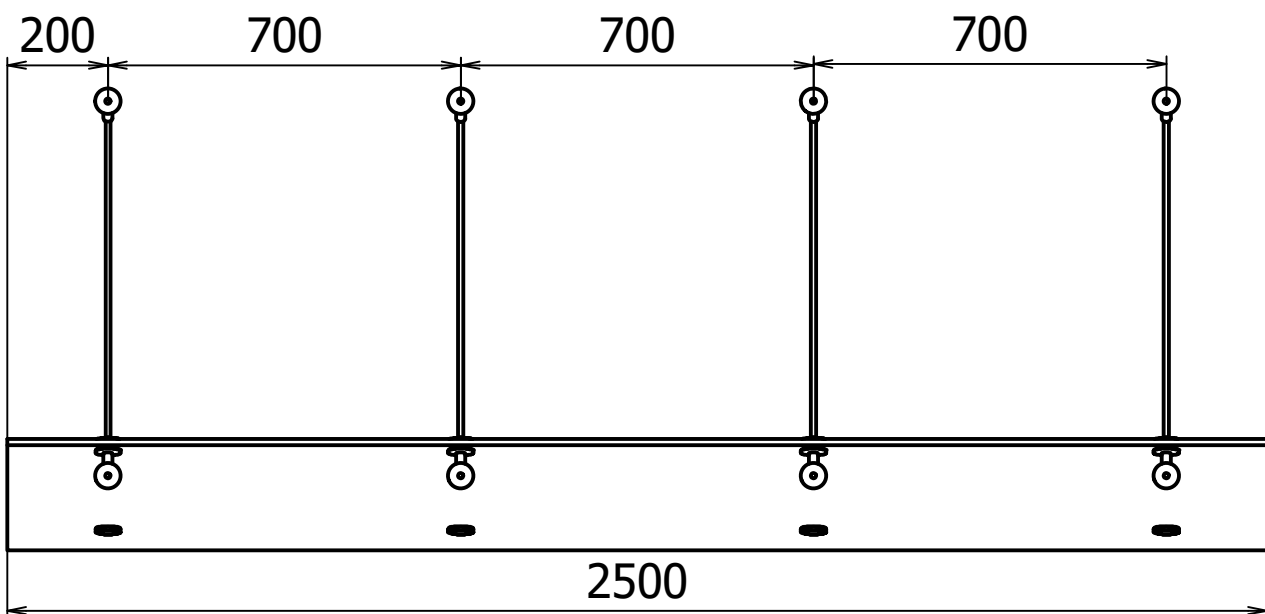

Entrétak Easy Collection Console Stainless tube D=1000mm - Glass B=1500mm B=2000mm B=2500mm

DESIGN TAK[®]
- makes entrance

Copyright all rights reserved ©		
Drawings Stainless tube L=950	Version 1.3	Sheet 2 / 3

Entrétak Easy Collection Console Stainless tube D=1200mm - Glass B=1500mm B=2000mm B=2500mm

DESIGNTAK®
- makes entrance

Copyright all rights reserved ©		
Drawings Stainless tube L=1100	Version 1.3	Sheet 3 / 3