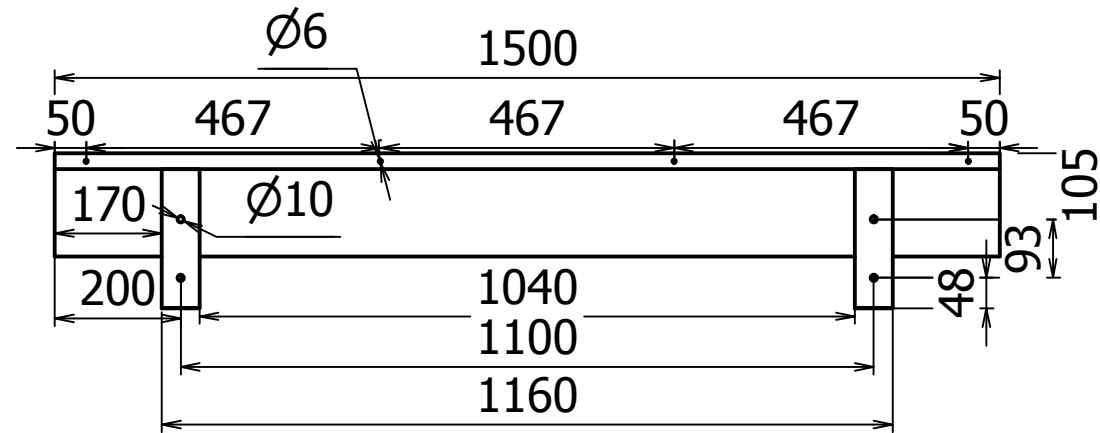

Easy Collection Console Bold Small - Aluminium L=1500mm

Easy Collection Console Bold Small - Glas L=1500mm

Easy Collection Console Bold Small - Aluminium L=2000mm

Easy Collection Console Bold Small - Glas L=2000mm

Easy Collection Console Bold Small - Aluminium L=2500mm

Easy Collection Console Bold Small - Glas L=2500mm