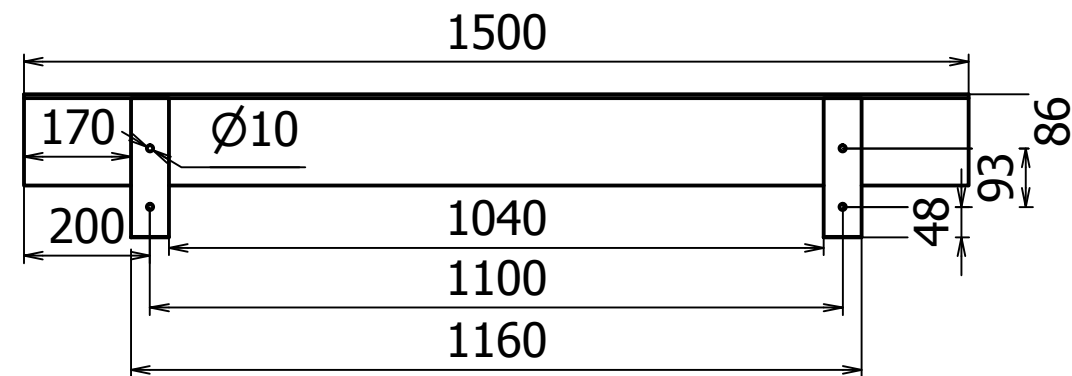

Easy Collection Console Bold Small - Aluminium L=1500mm

Easy Collection Console Bold Small - Glas L=1500mm

Easy Collection Console Bold Small - Aluminium L=2000mm

Easy Collection Console Bold Small - Glas L=2000mm

Easy Collection Console Bold Small - Aluminium L=2500mm

Easy Collection Console Bold Small - Glas L=2500mm