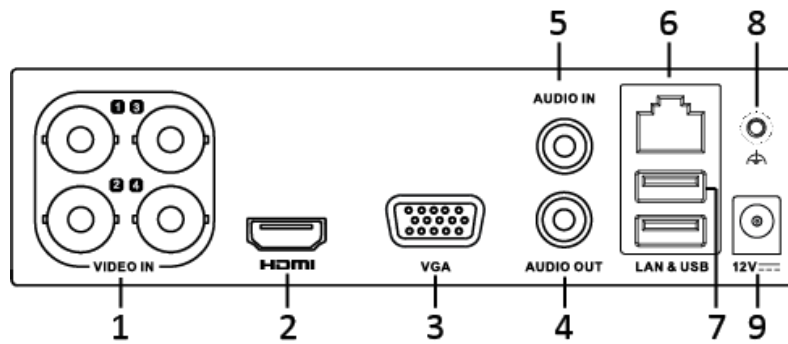

Physical Interfaces

NOTE

The rear panel of DS-7108/7116HGHI-F1 provides 8/16 video input interfaces.

No.	Description	No.	Description
1	VIDEO IN	6	LAN Network Interface
2	HDMI Interface	7	USB Interfaces
3	VGA Interface	8	GND
4	AUDIO OUT, RCA Connector	9	12 VDC Power Input
5	AUDIO IN, RCA Connector