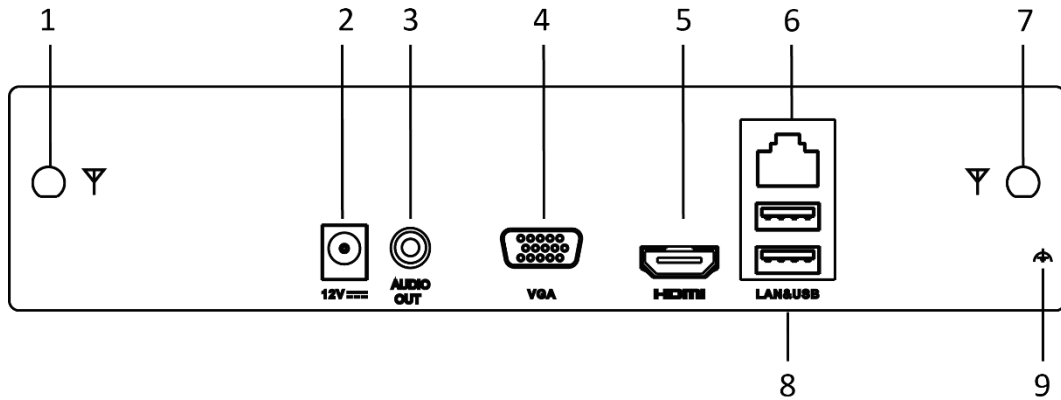

Physical Interfaces

No.	Name	No.	Name
1	Wi-Fi antenna	6	LAN
2	Power supply	7	Wi-Fi antenna
3	Audio out	8	USB
4	VGA interface	9	Ground
5	HDMI interface