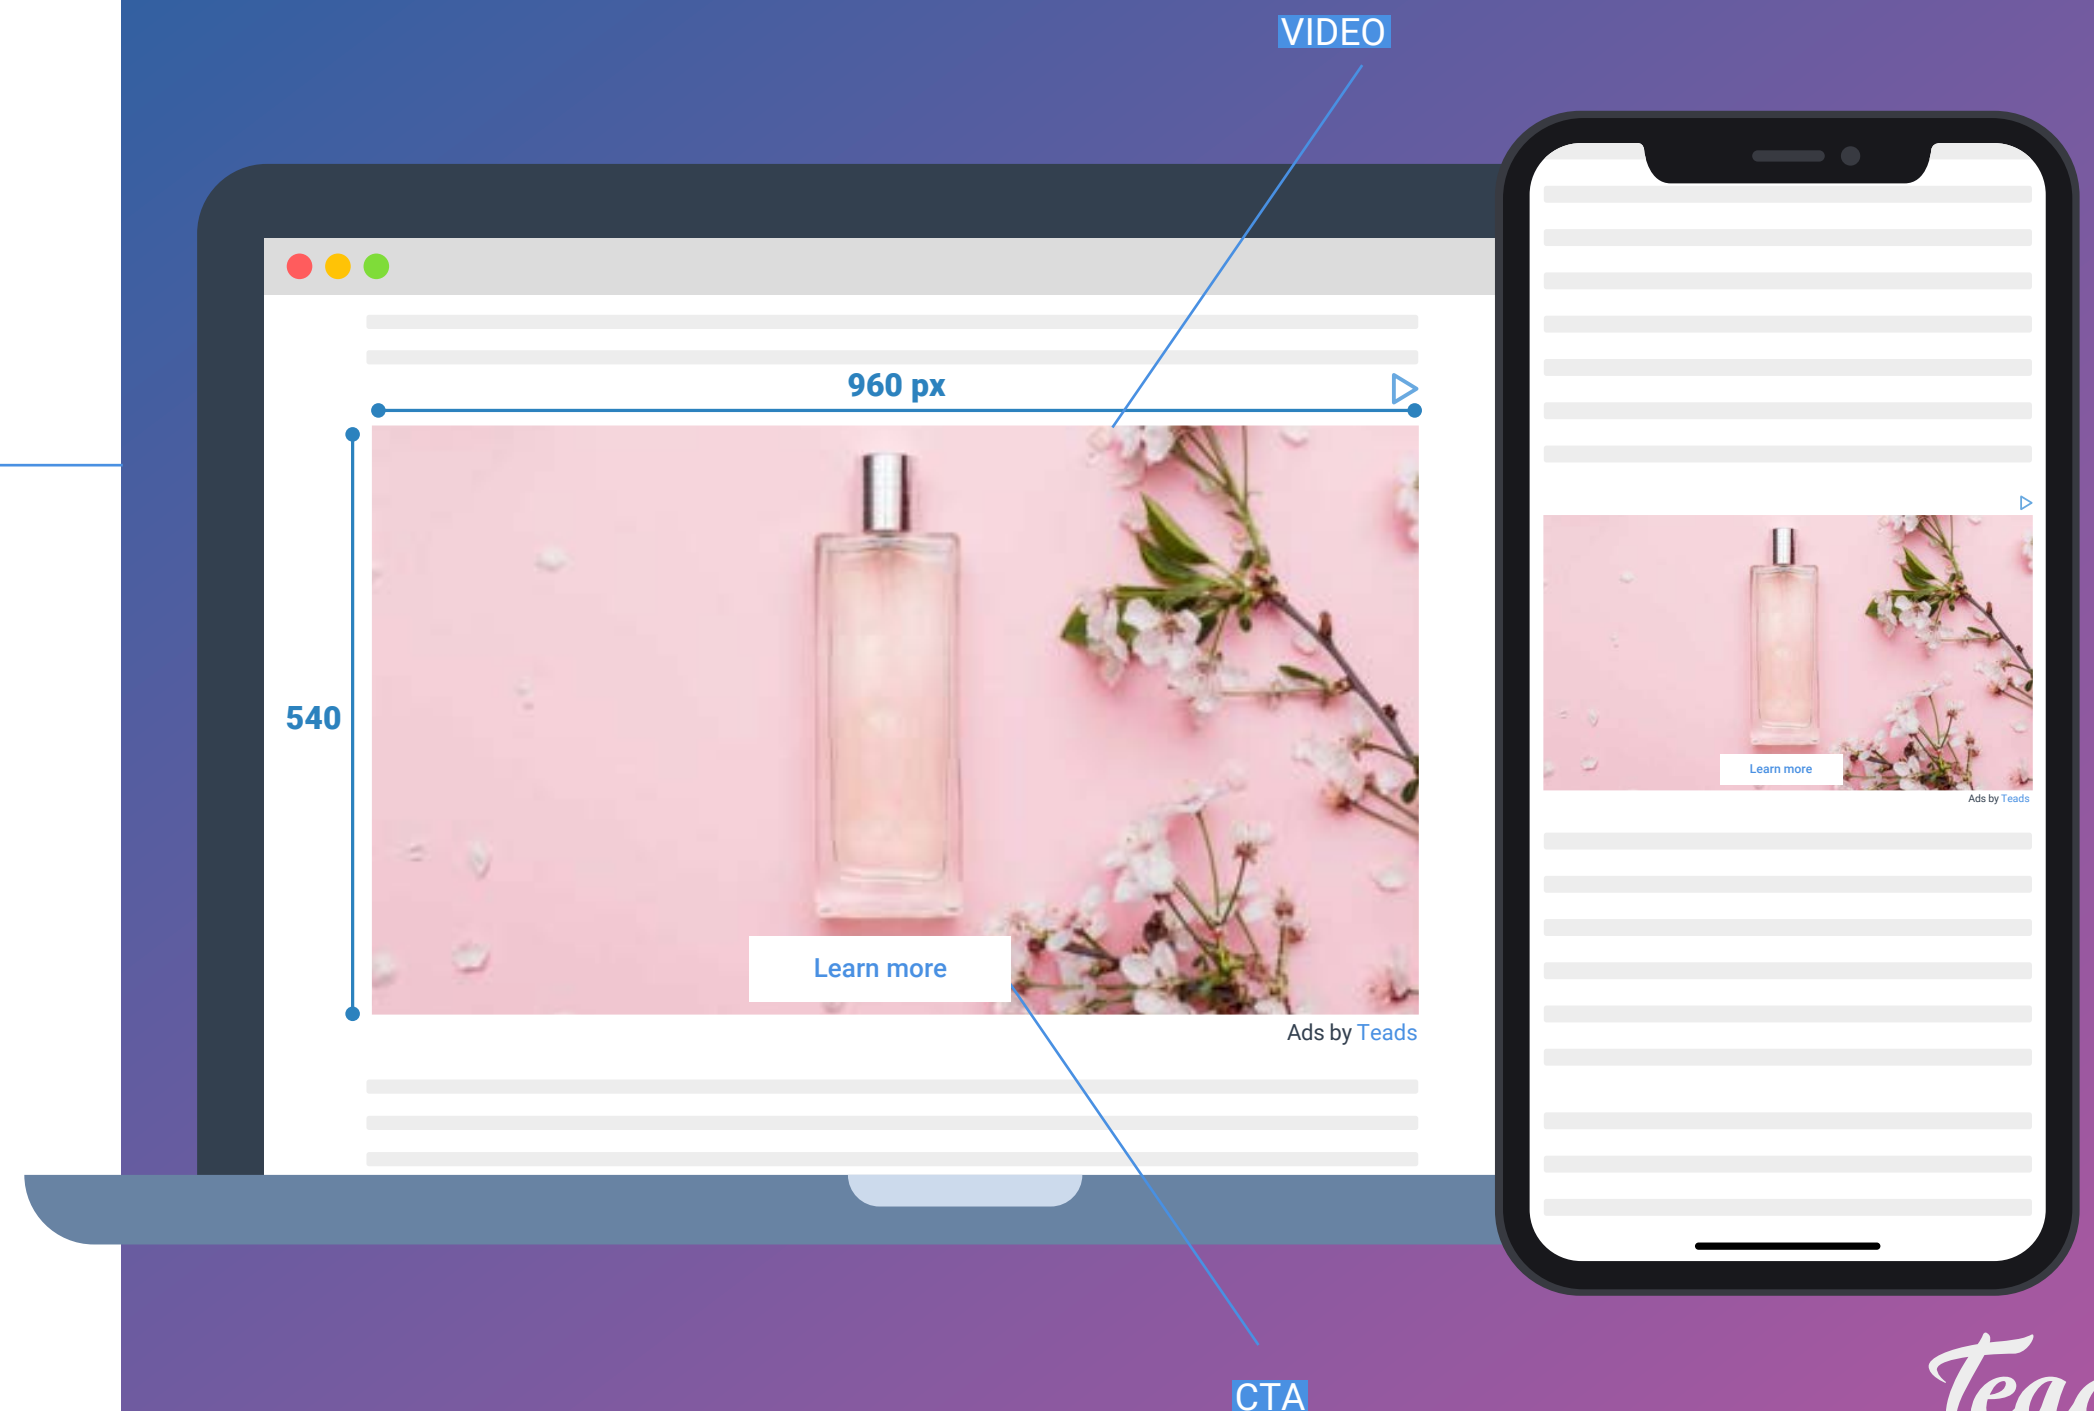

## CTA (Call-To-Action)


Font Size: 28px

Teads <sup>STUDIO</sup>  
FORMATS ✓

CINEMAGRAPH  
LANDSCAPE

PREVIEW LINK

Format Size
