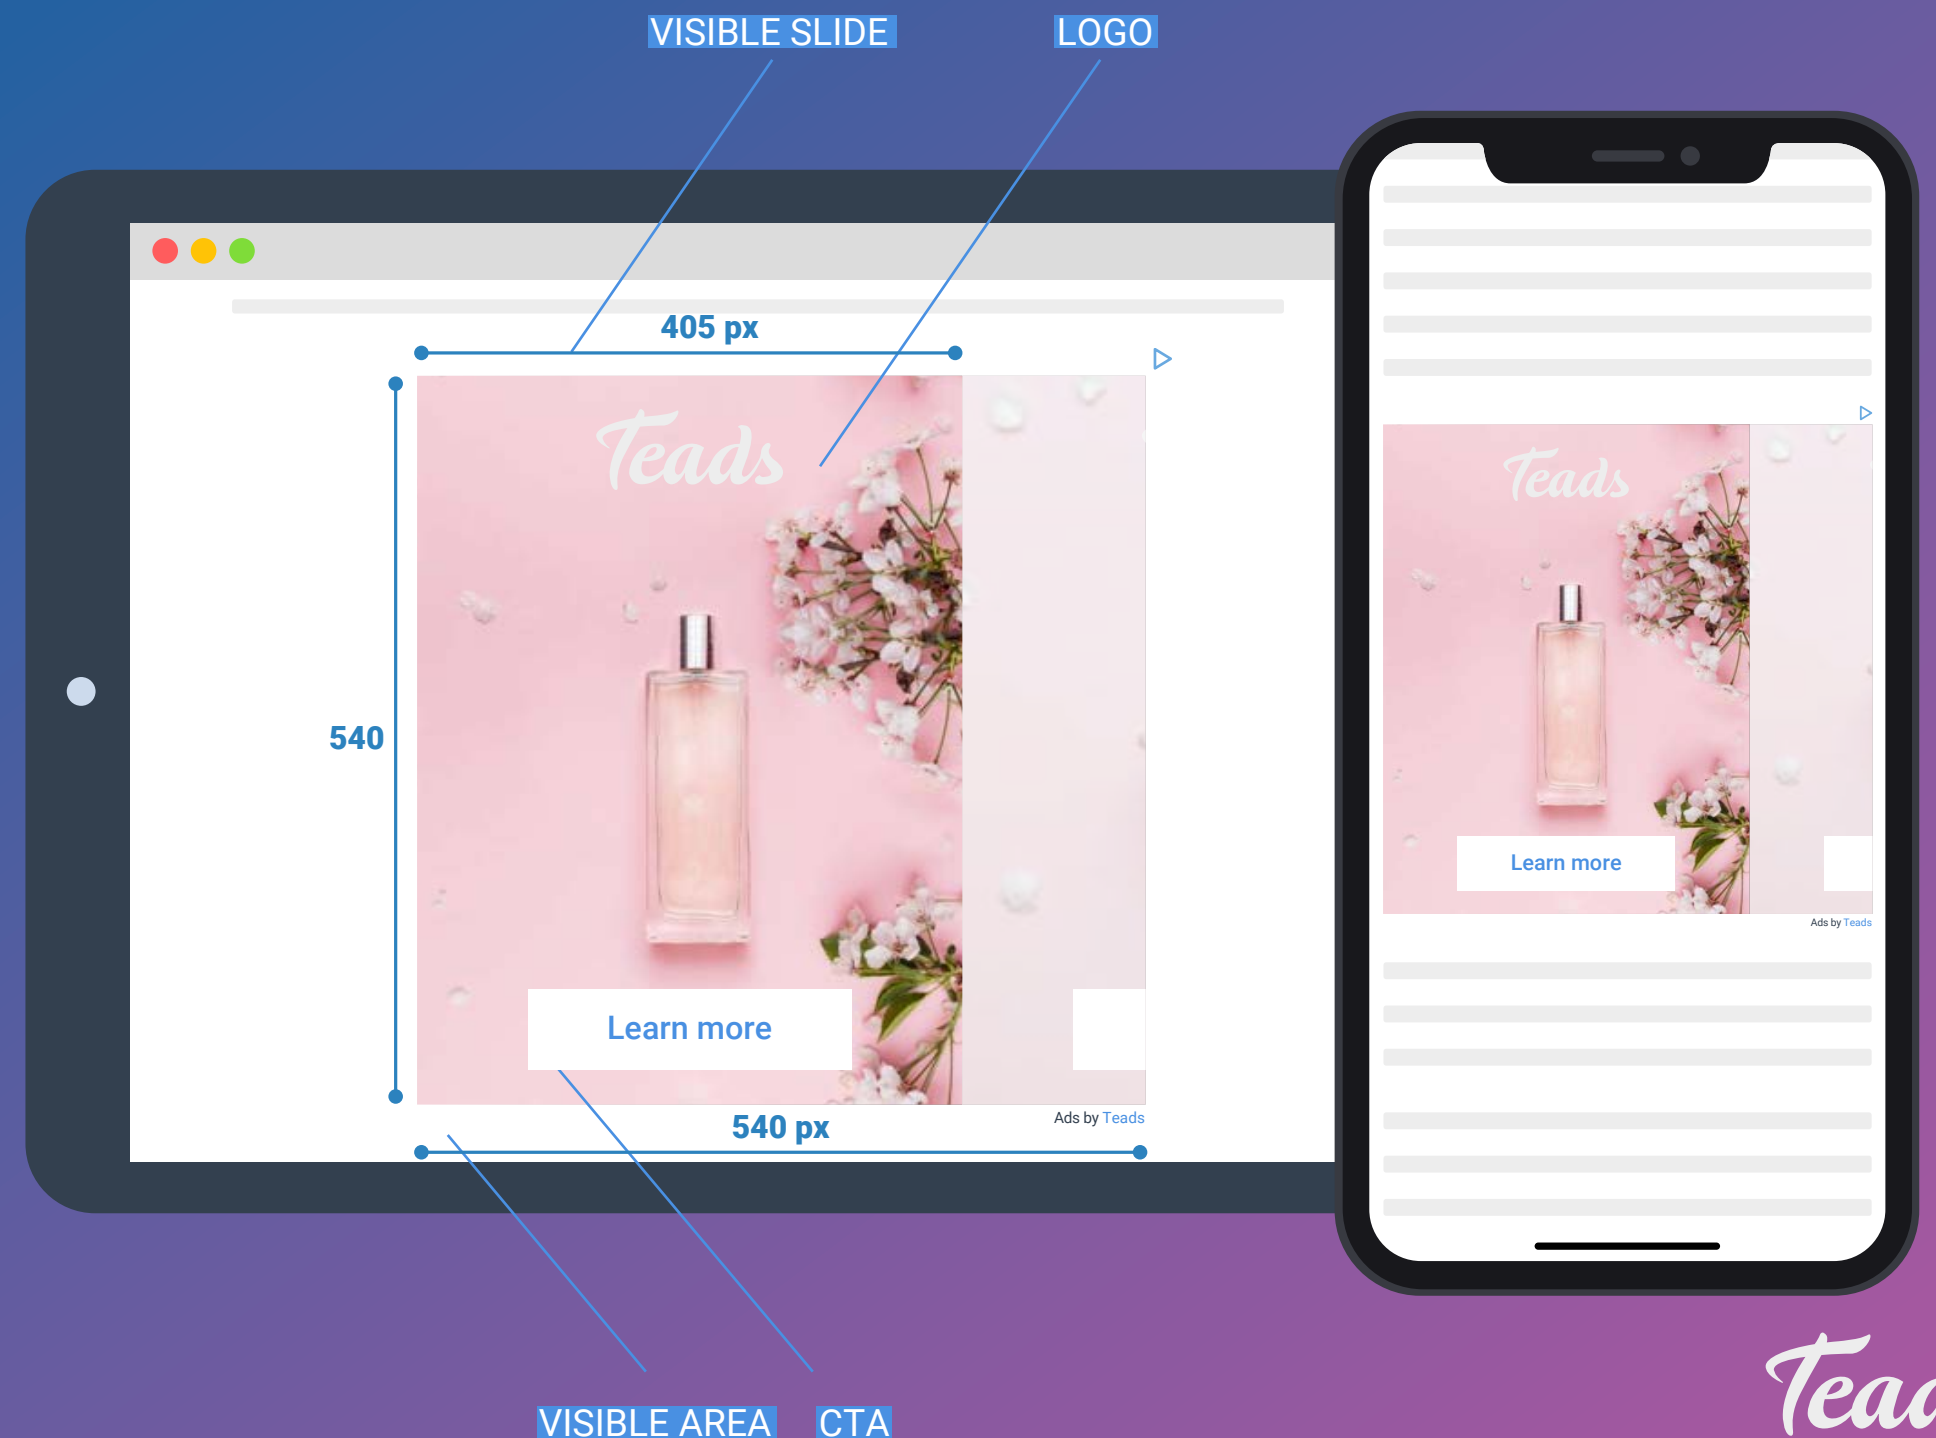

## Slides

Min No. of Slides: **3** Max No. of Slides: **8**

Teads<sup>STUDIO</sup>  
FORMATS ✓

**CAROUSEL  
SQUARE**  PREVIEW LINK

Format Size


Teads

↓ DOWNLOAD PSD TEMPLATE\*