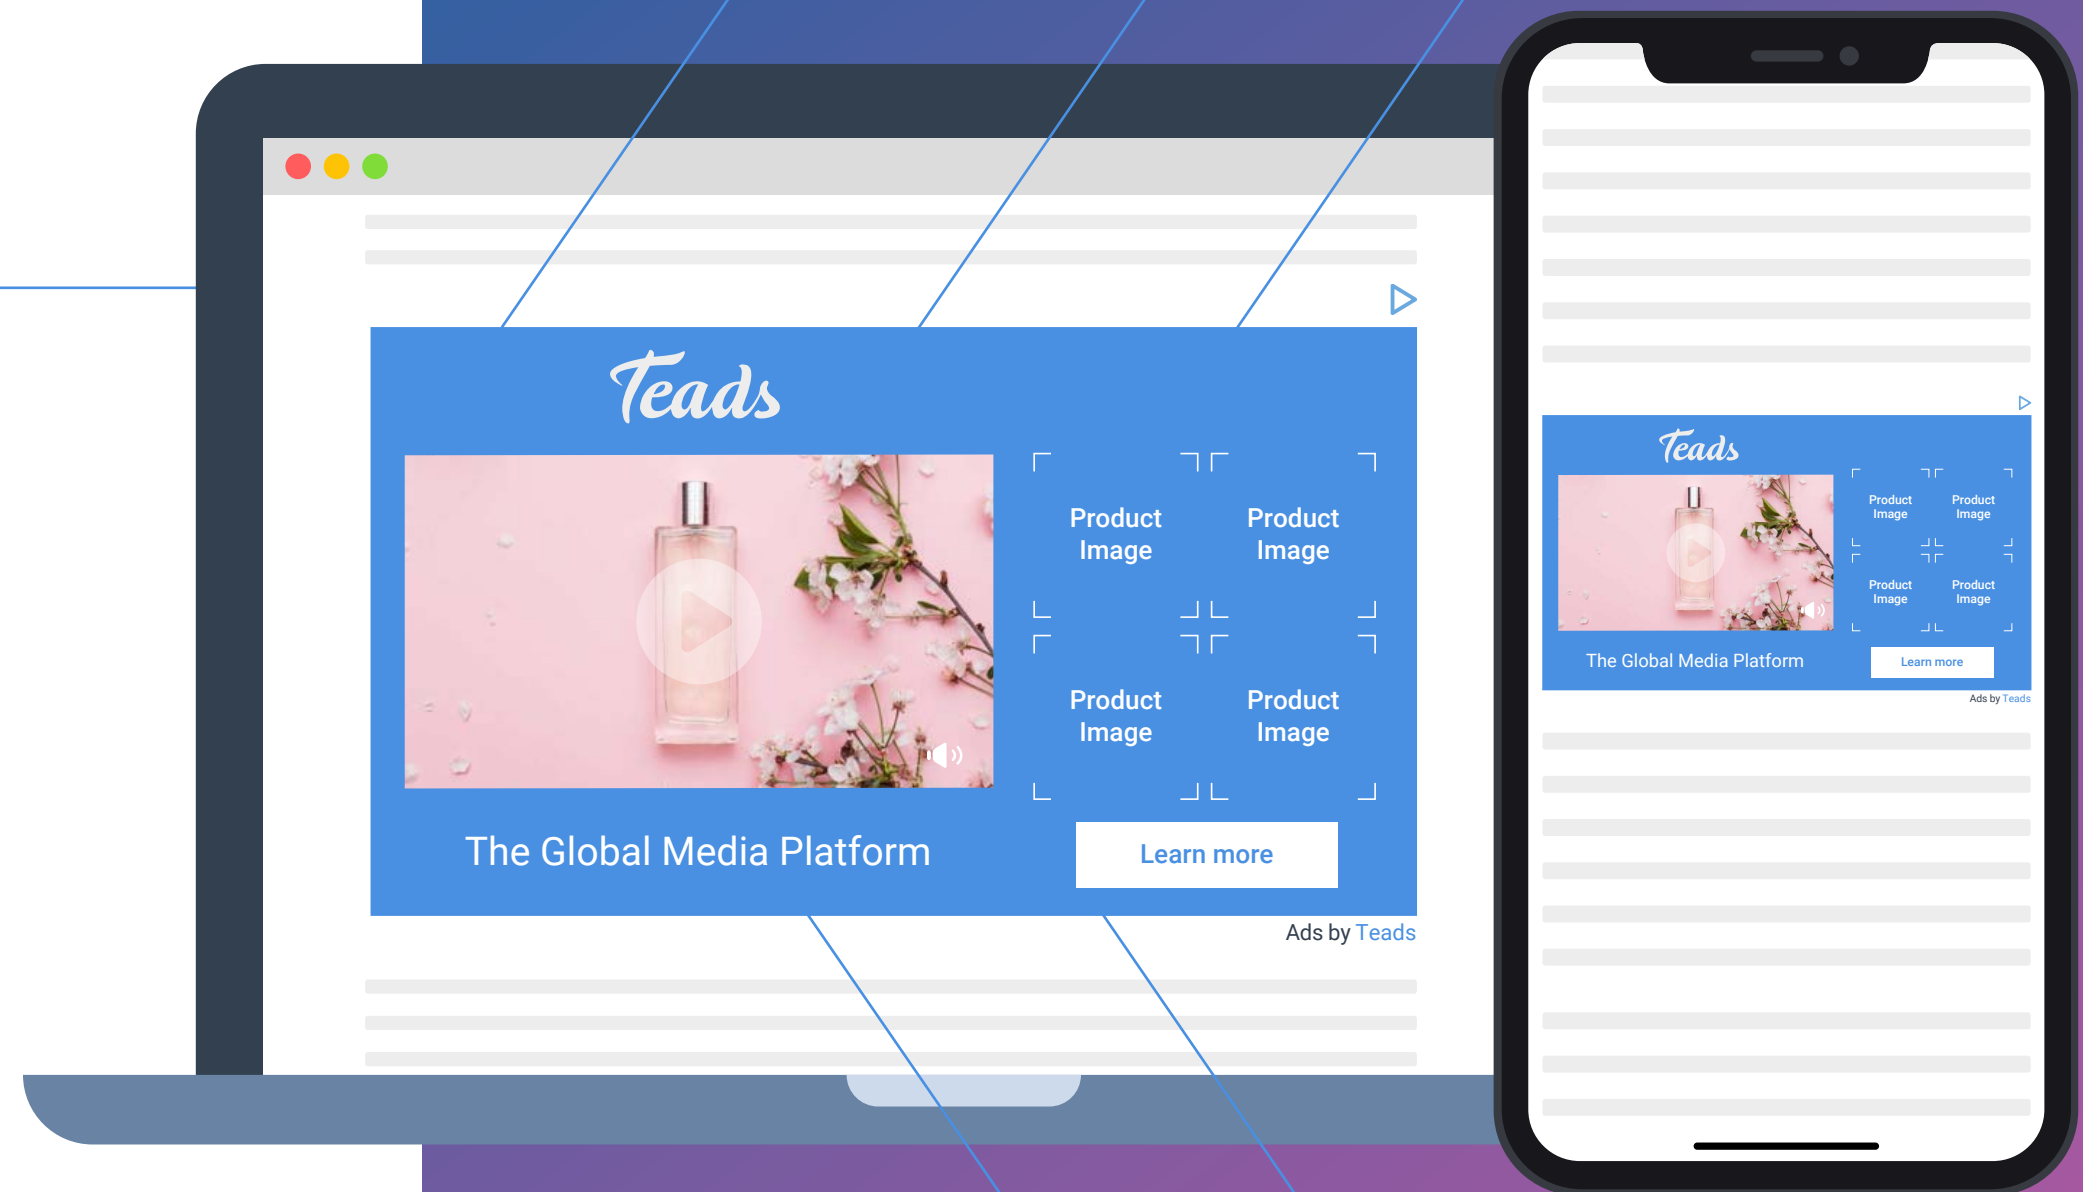

↓ DOWNLOAD PSD TEMPLATE*

*Please use the PSD template provided to build your creative.
We will only accept assets loaded into the PSD template,
exported and returned to Teads.

Video

File Type: **.mp4**

Max File Size

100MB

Skin

File Type: **.jpg & .png**

Max File Size

200KB

DETAILS

Video

Ratio: **16:9**


Image



With transparent background (.png)

Max Number of Products: **4**


Content

Headline Max Size: **40px**

Max. Characters Including Spaces: 30

Video duration

Mobile: **max. 15 sec**

Desktop: **max. 30 sec**

CTA (Call-To-Action)


Font Size: **28px**

End Card Image


Covering all ad, including the carousel

Teads ^{STUDIO}
FORMATS *Video*

Format Size


SHOPPABLE
LANDSCAPE V1

PREVIEW
LINK

BACKGROUND IMAGE

LOGO

PRODUCTS

CONTENT

CTA

Teads