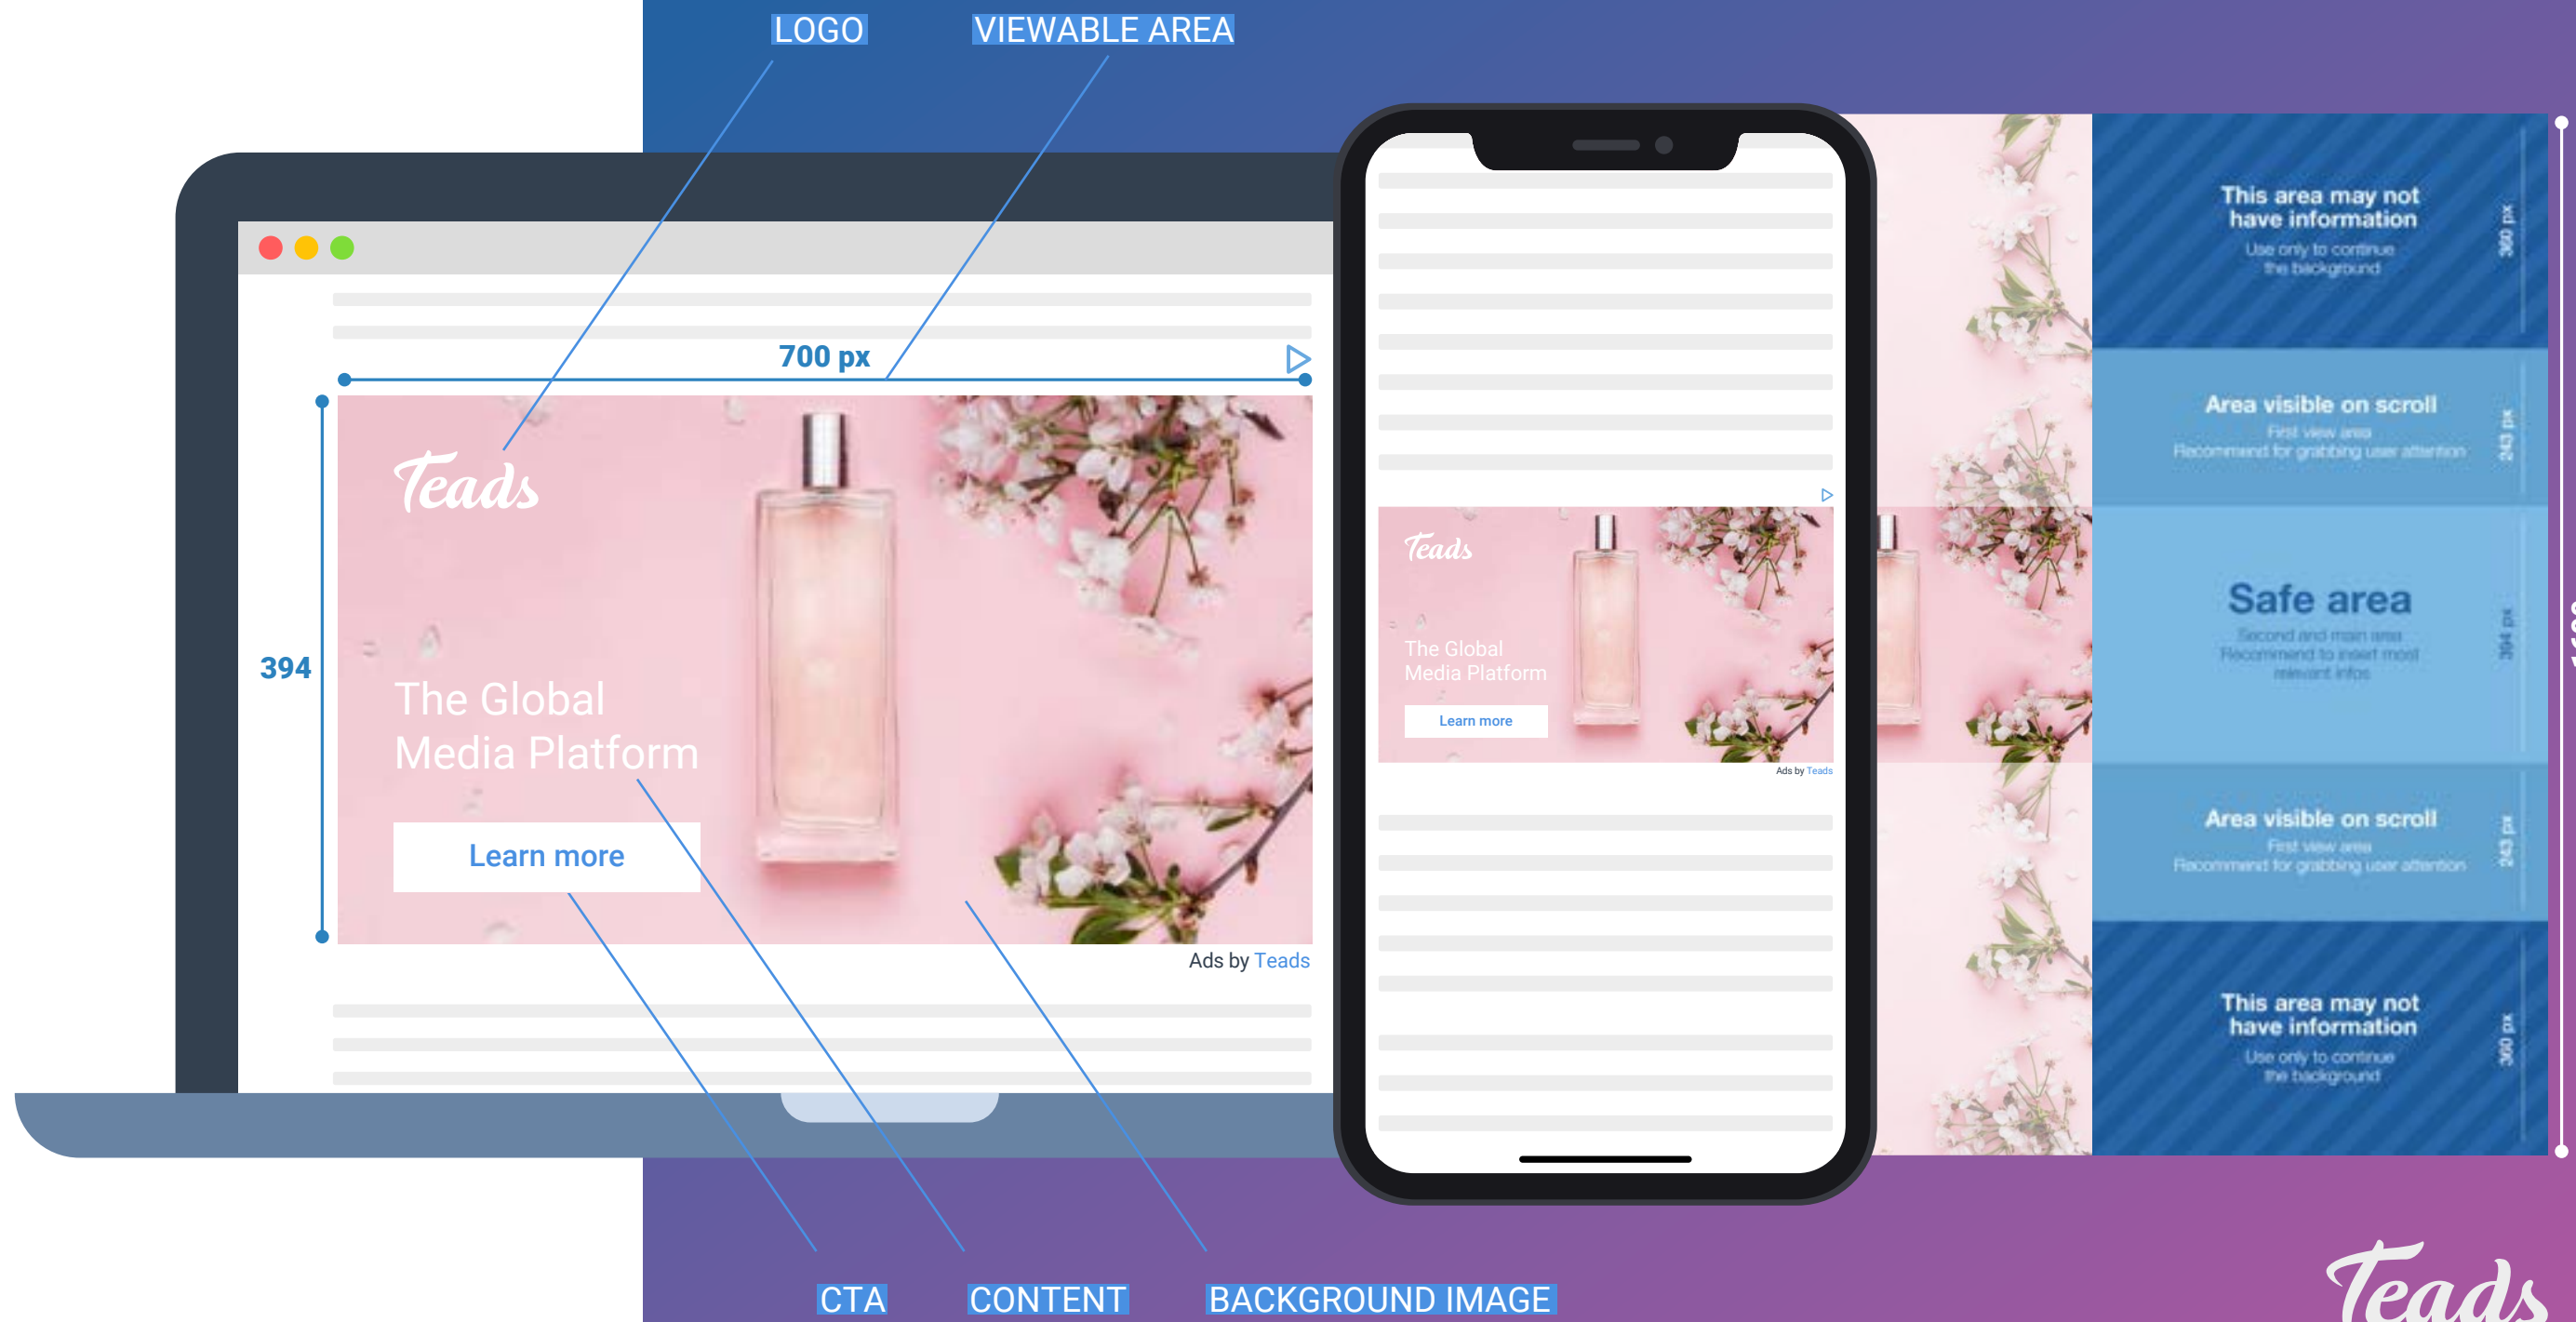

### Content

Copy Size: 32 px

Max. Characters Including Spaces: 30

Teads <sup>STUDIO</sup>  
FORMATS *VD*

SCROLLER  
LANDSCAPE [PREVIEW LINK](#)

Format Size


Teads