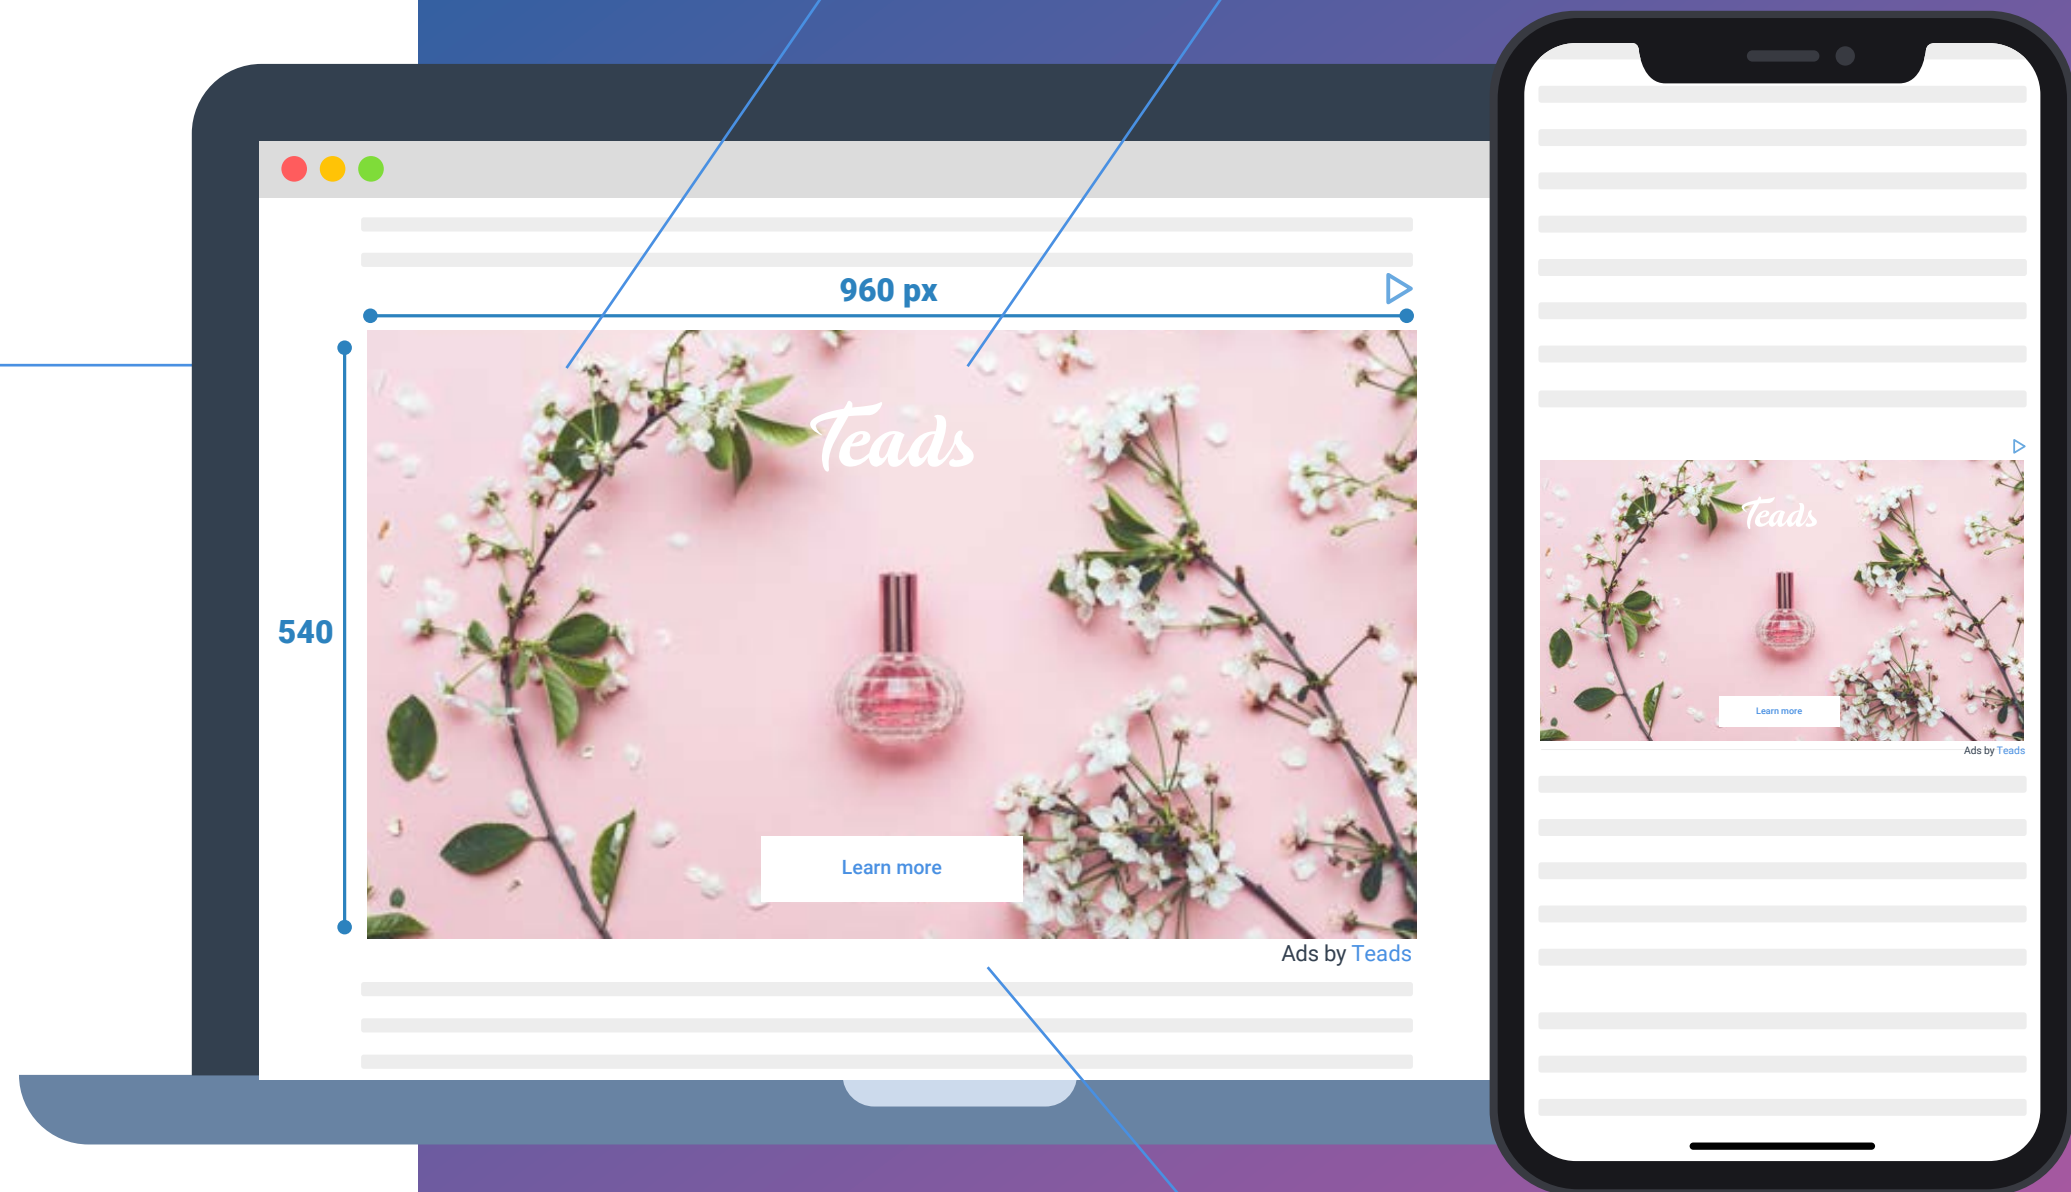

VISIBLE AREA

LOGO

CTA

Teads

↓ DOWNLOAD PSD TEMPLATE\*

\*Please use the PSD template provided to build your creative. We will only accept assets loaded into the PSD template, exported and returned to Teads.