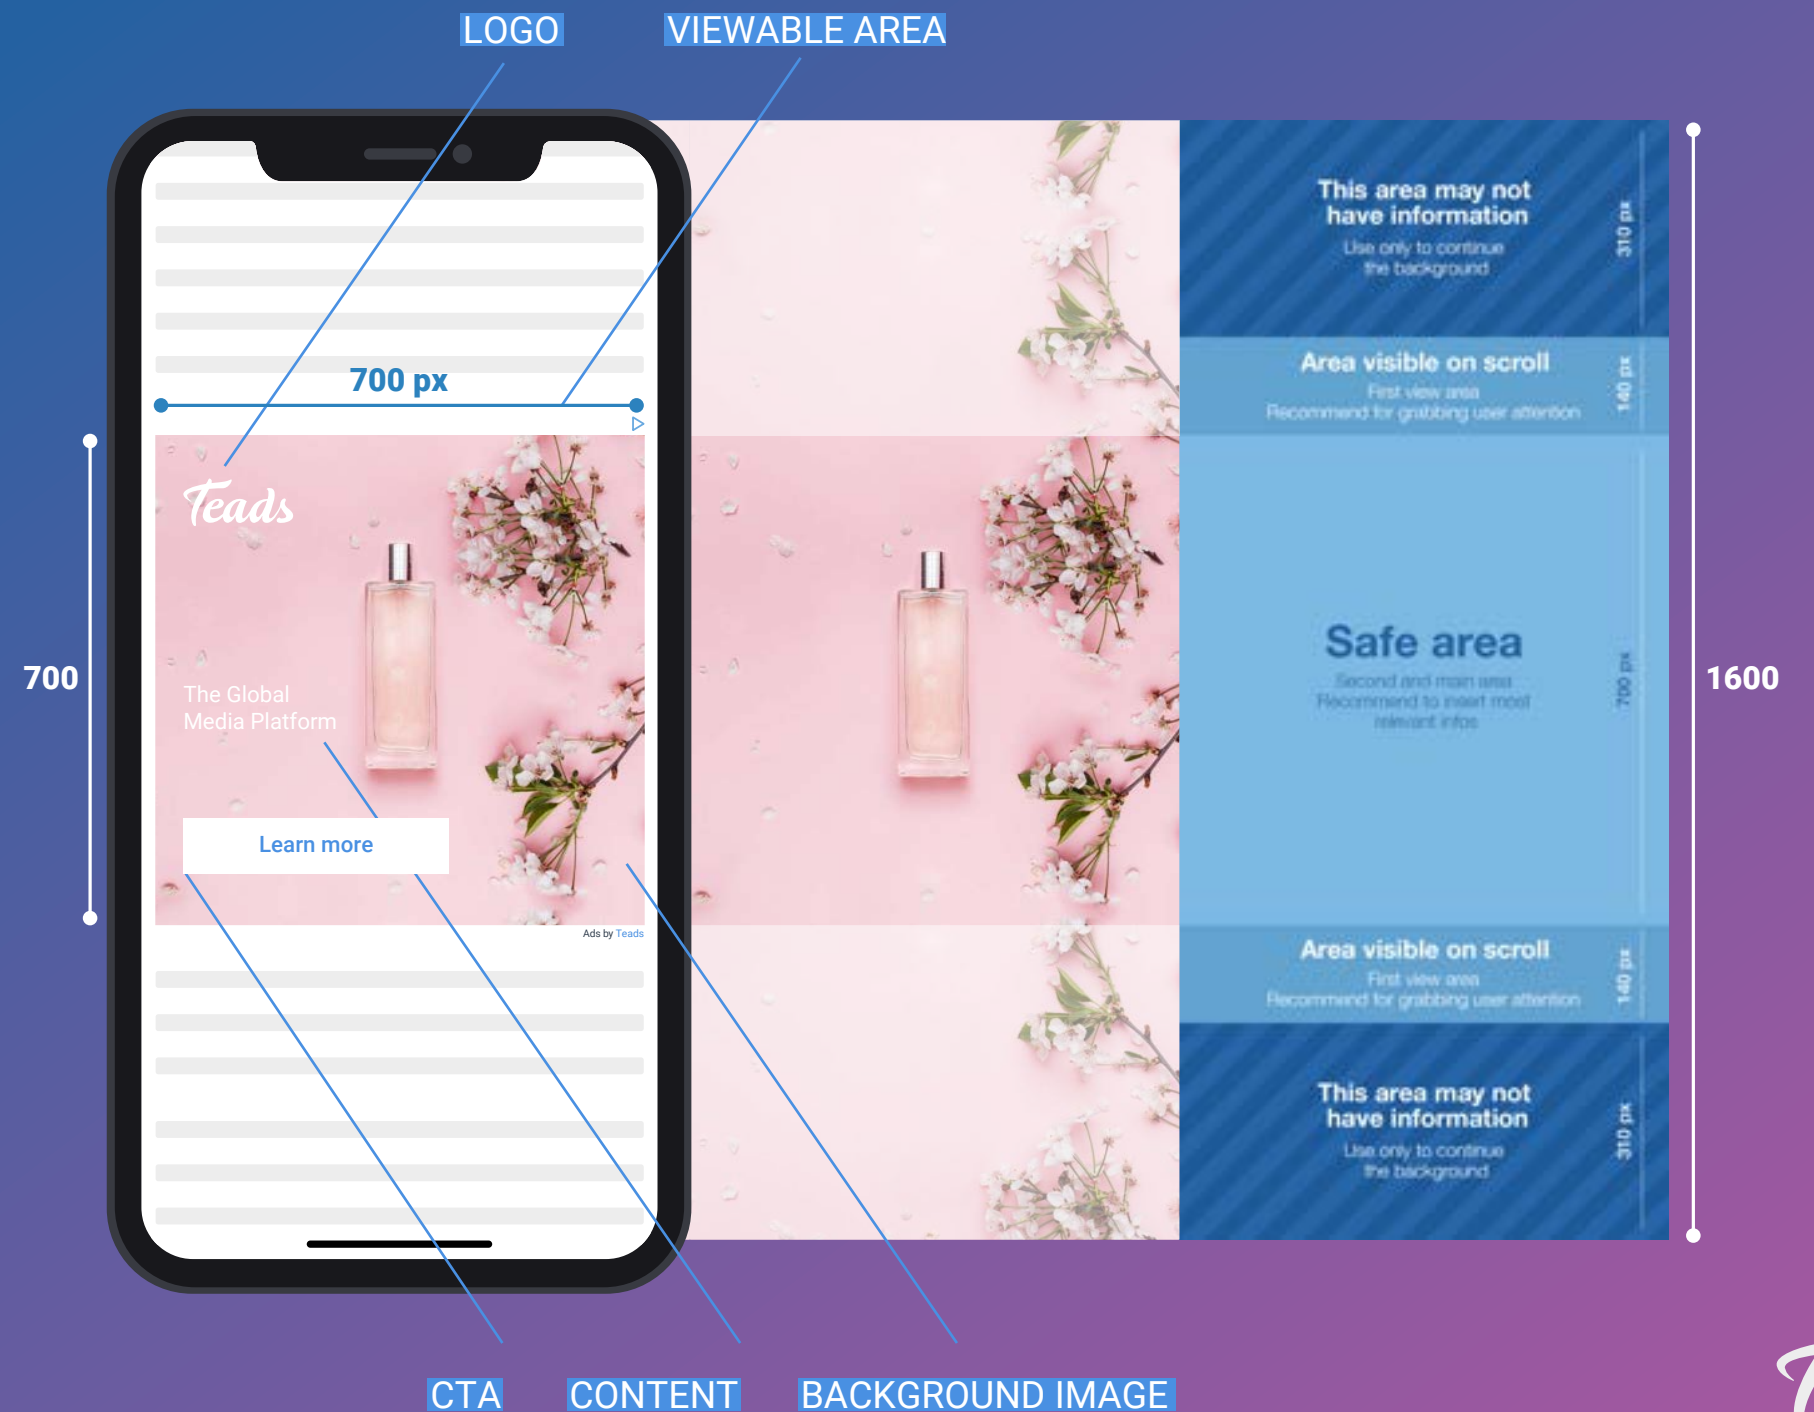

## Image





Logo file (if transparency needed): .png

## Content

Copy Size: 32 px

Max. Characters Including Spaces: 30

Teads<sup>STUDIO</sup>  
FORMATS ✓

SCROLLER  
SQUARE [PREVIEW LINK](#)

Format Size


Teads