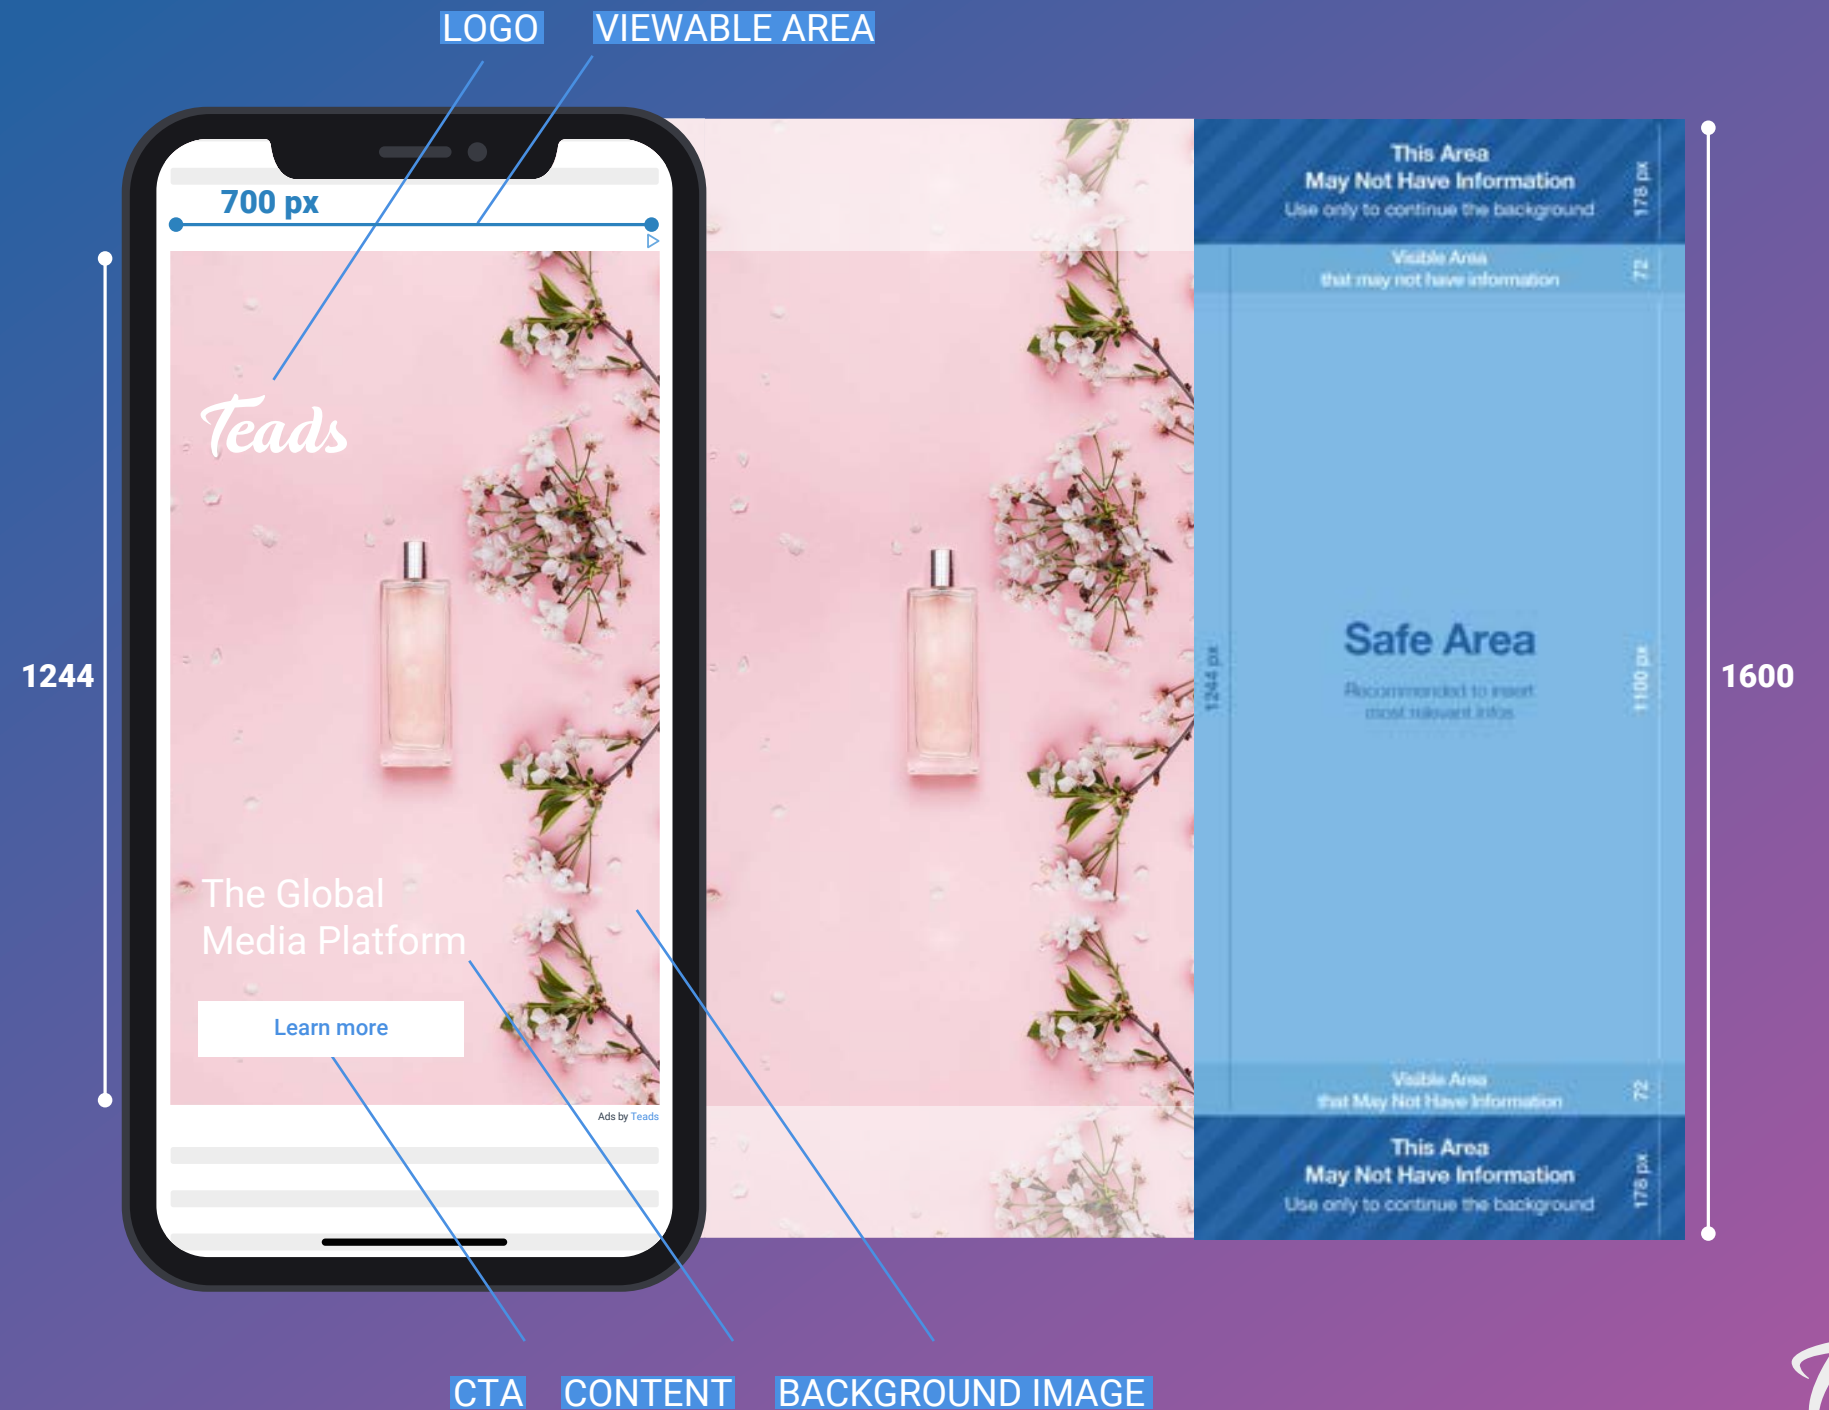

↓ DOWNLOAD PSD TEMPLATE*

*Please use the PSD template provided to build your creative. We will only accept assets loaded into the PSD template, exported and returned to Teads.

File Type Max File Size

.jpg .png

200KB

per Image

Image





Logo file (if transparency needed): **.png**

CTA (Call-To-Action)


Font Size: **28px**

Content

Copy Size: **32 px**

Max. Characters Including Spaces: 30

Format Size


Teads ^{STUDIO}
FORMATS ✓

SCROLLER
VERTICAL

PREVIEW
LINK

Teads