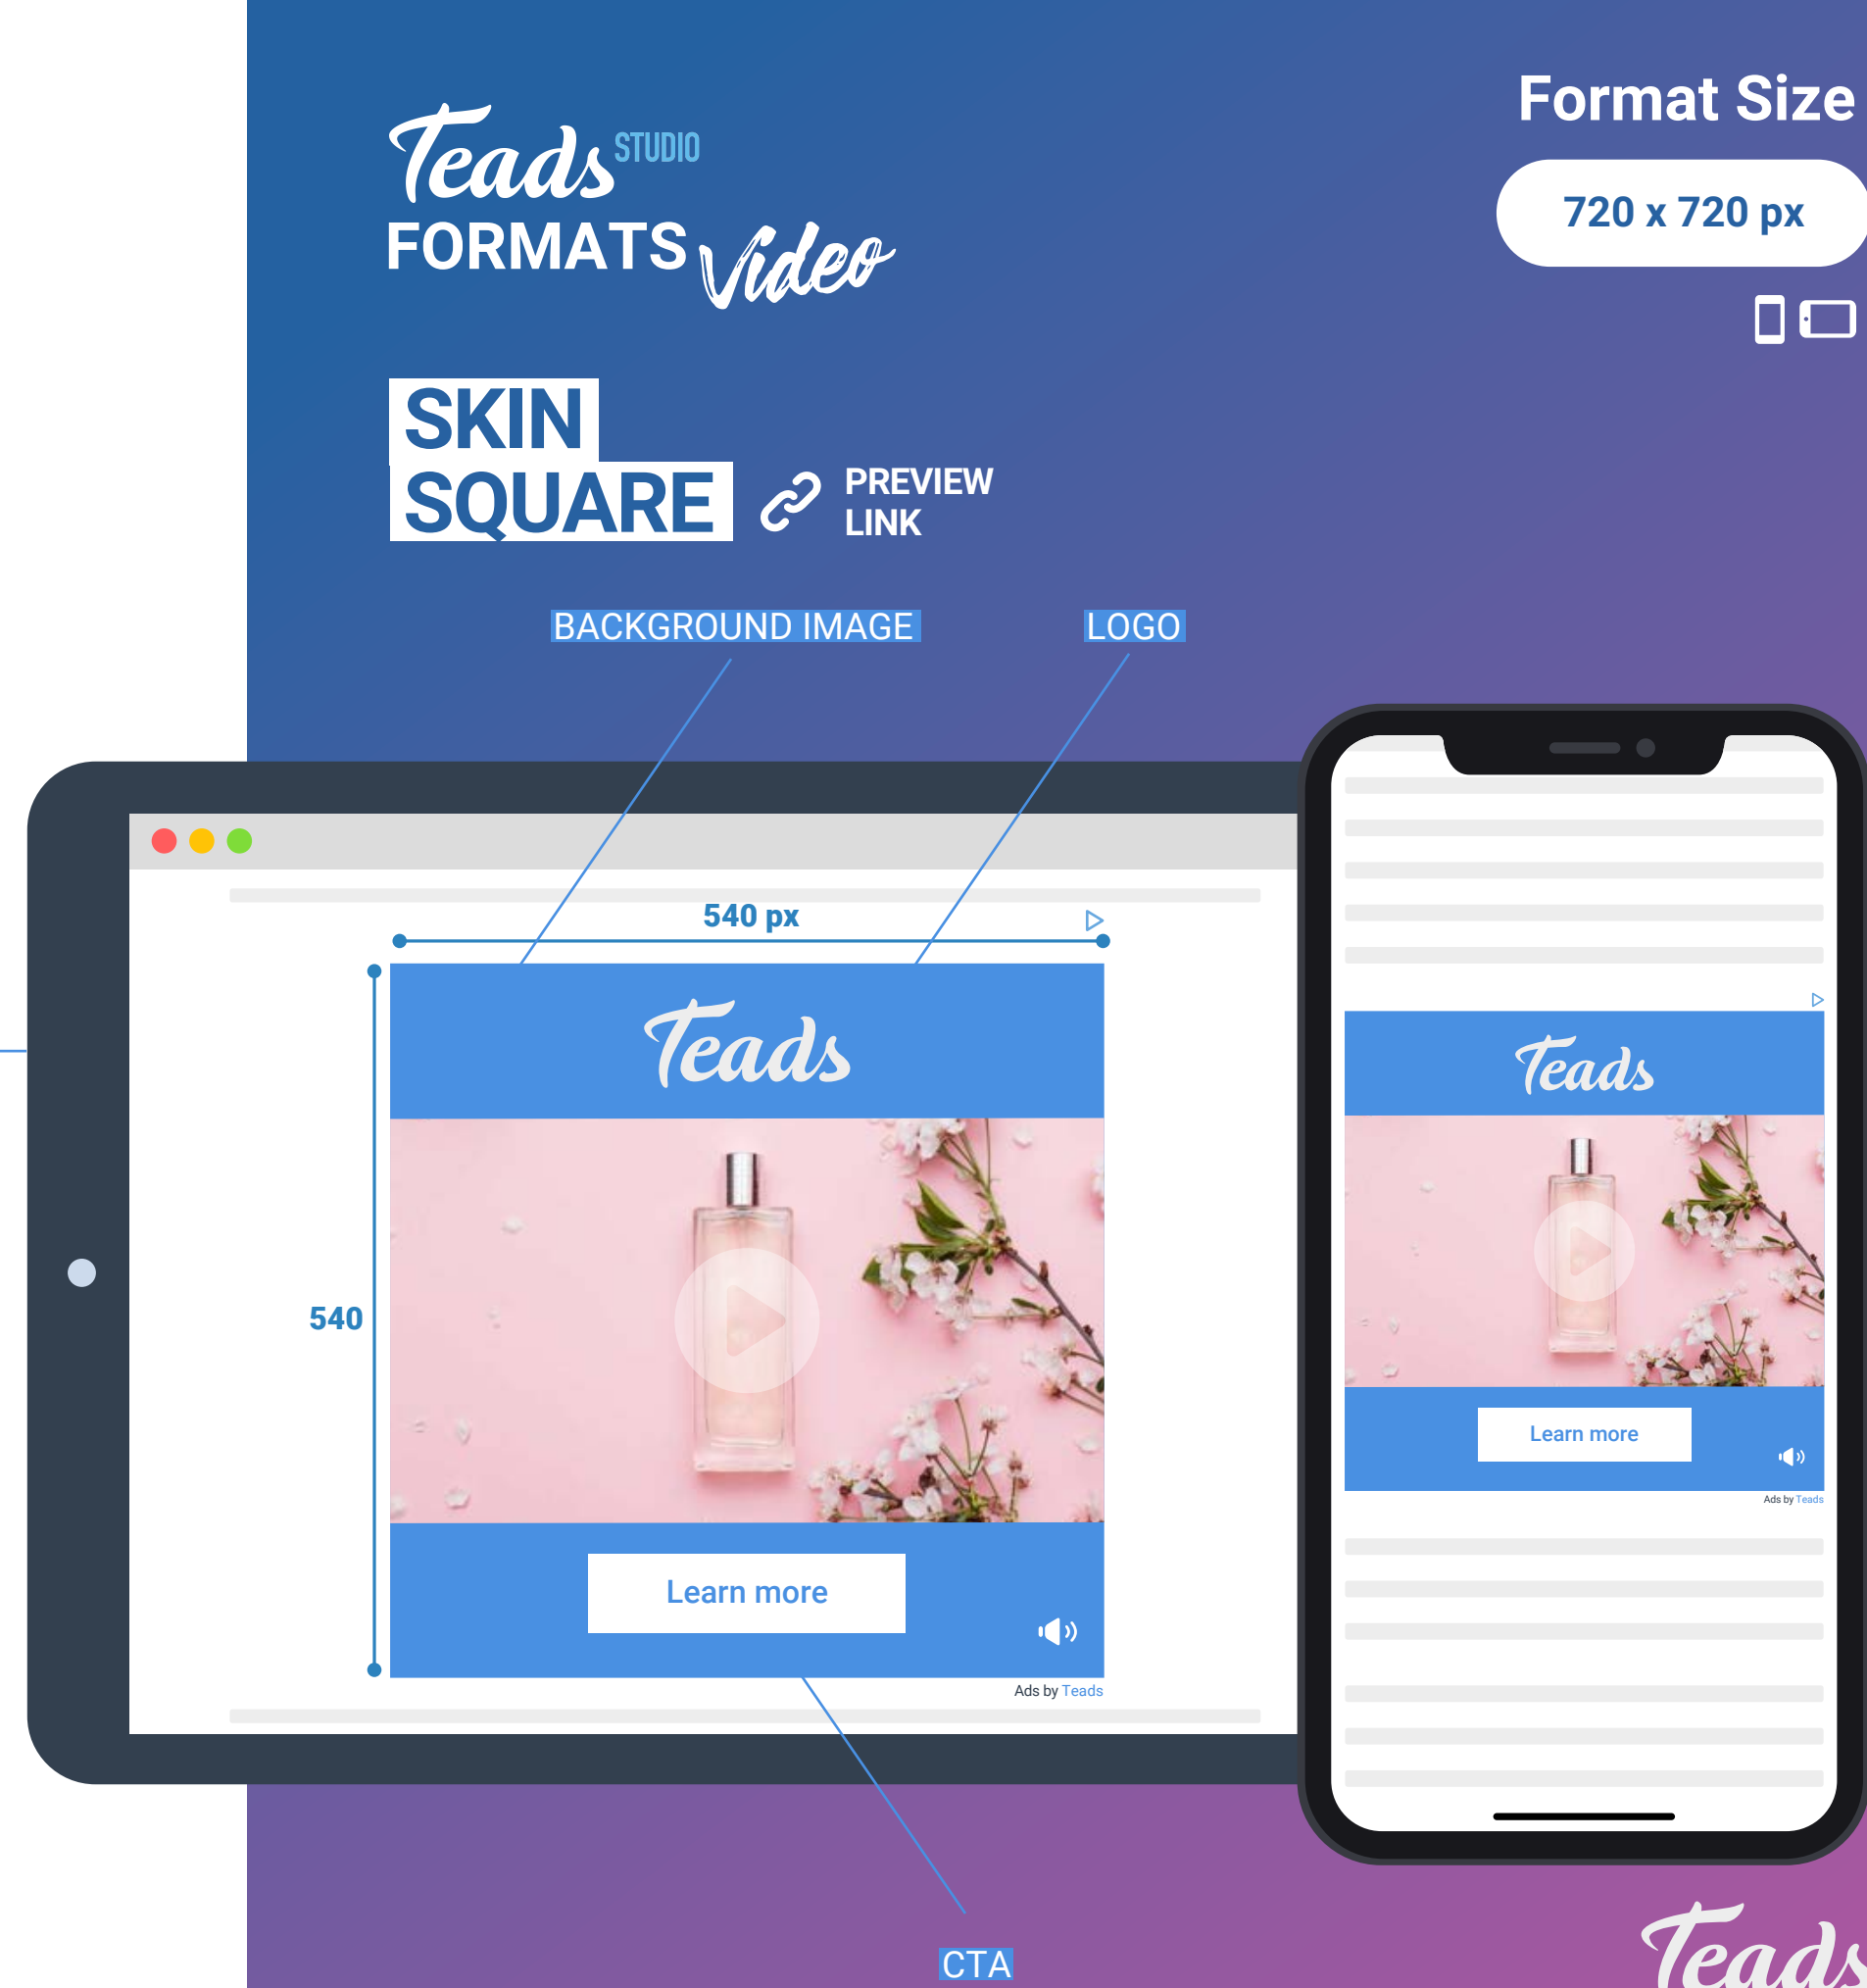

↓ DOWNLOAD PSD TEMPLATE*

*Please use the PSD template provided to build your creative. We will only accept assets loaded into the PSD template, exported and returned to Teads.

Video

File Type: .mp4

Max File Size

100MB

Skin

File Type: .jpg & .png

Max File Size

200KB

DETAILS

Video

Ratio: 16:9

Size: 720 x 405px

Image

Max Logo Size: 320 x 90px

Background Image Size: 720 x 720px

End Card Image

Size: 720 x 720px

Video duration

Mobile: max. 15 sec

CTA (Call-To-Action)

Size: 280 x 70px

Font Size: 28px

Teads