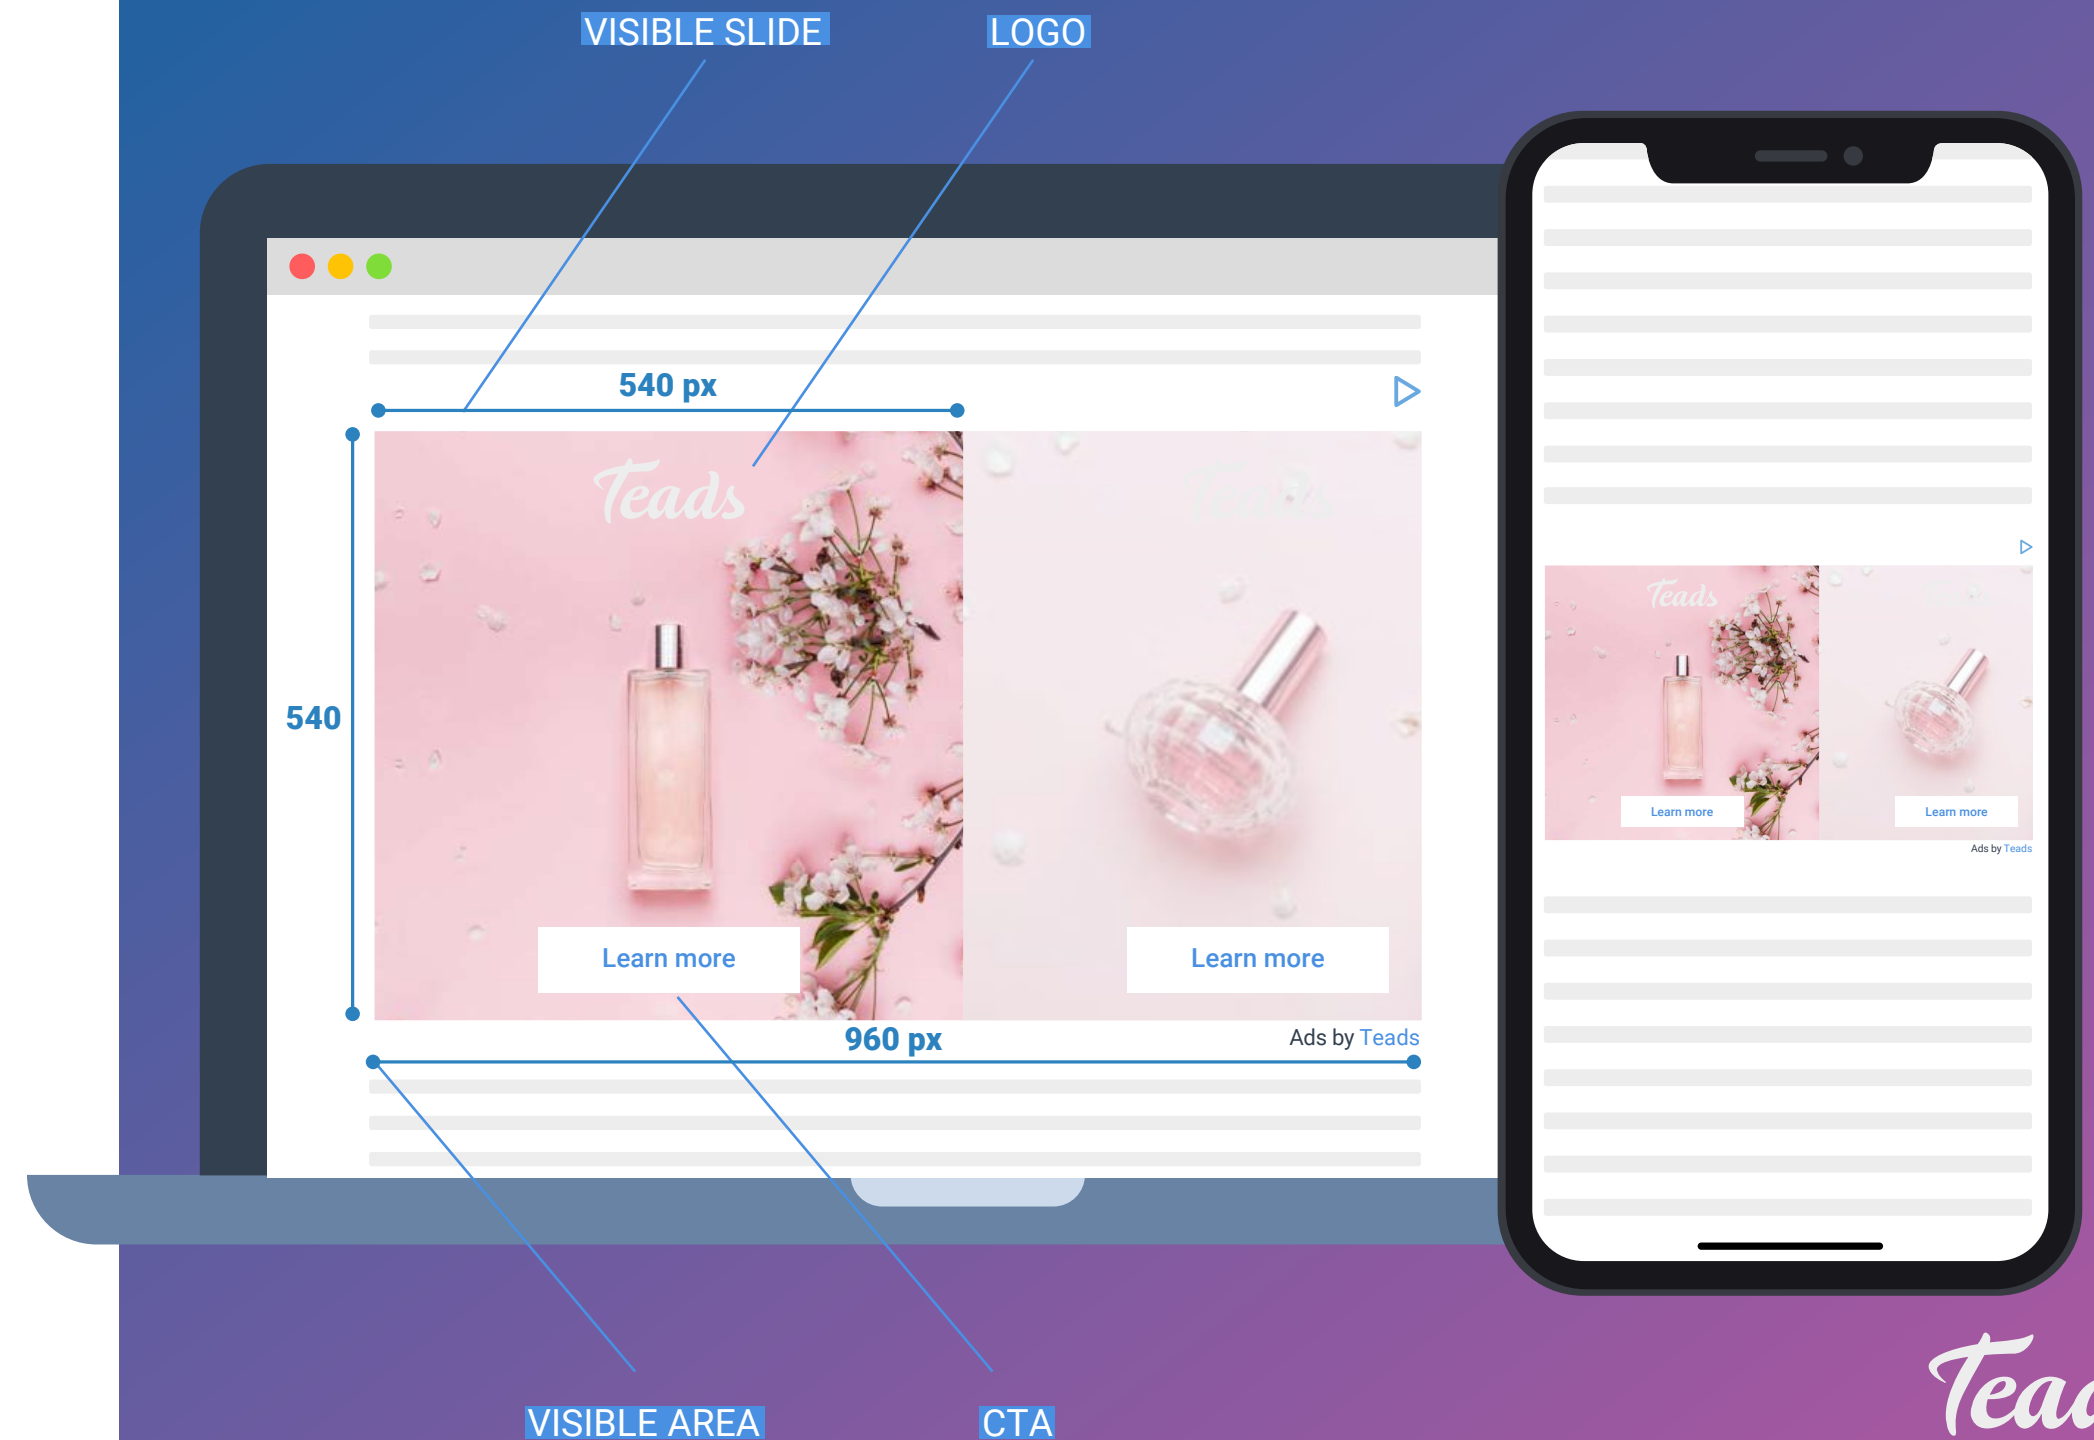

## Slides

Min No. of Slides: **3** Max No. of Slides: **8**

Teads<sup>STUDIO</sup>  
FORMATS ✓

CAROUSEL  
LANDSCAPE  PREVIEW  
LINK

Format Size


Teads

↓ DOWNLOAD PSD TEMPLATE\*