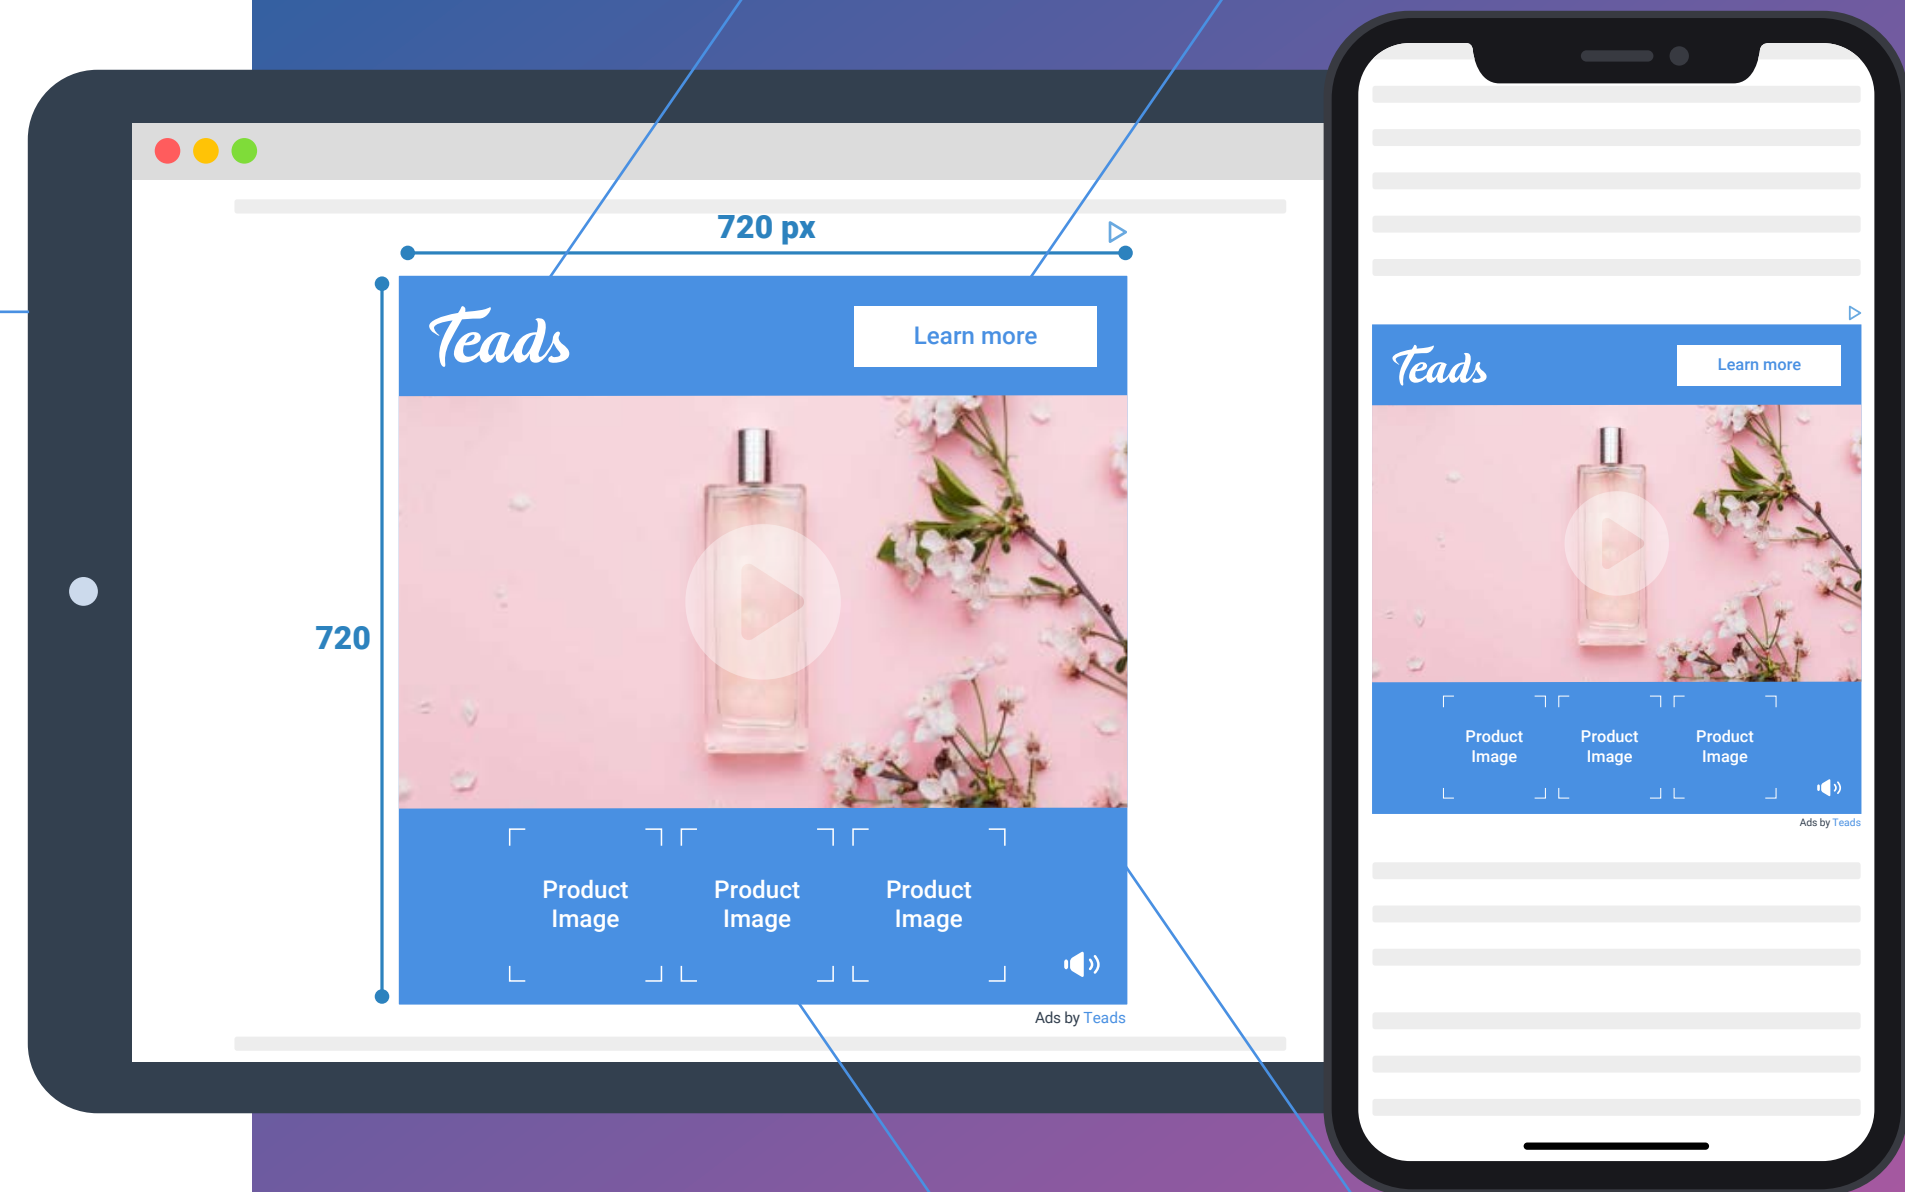

Teads <sup>STUDIO</sup>  
FORMATS *Video*

Format Size


SHOPPABLE  
SQUARE V1

PREVIEW  
LINK

LOGO

CTA

PRODUCTS