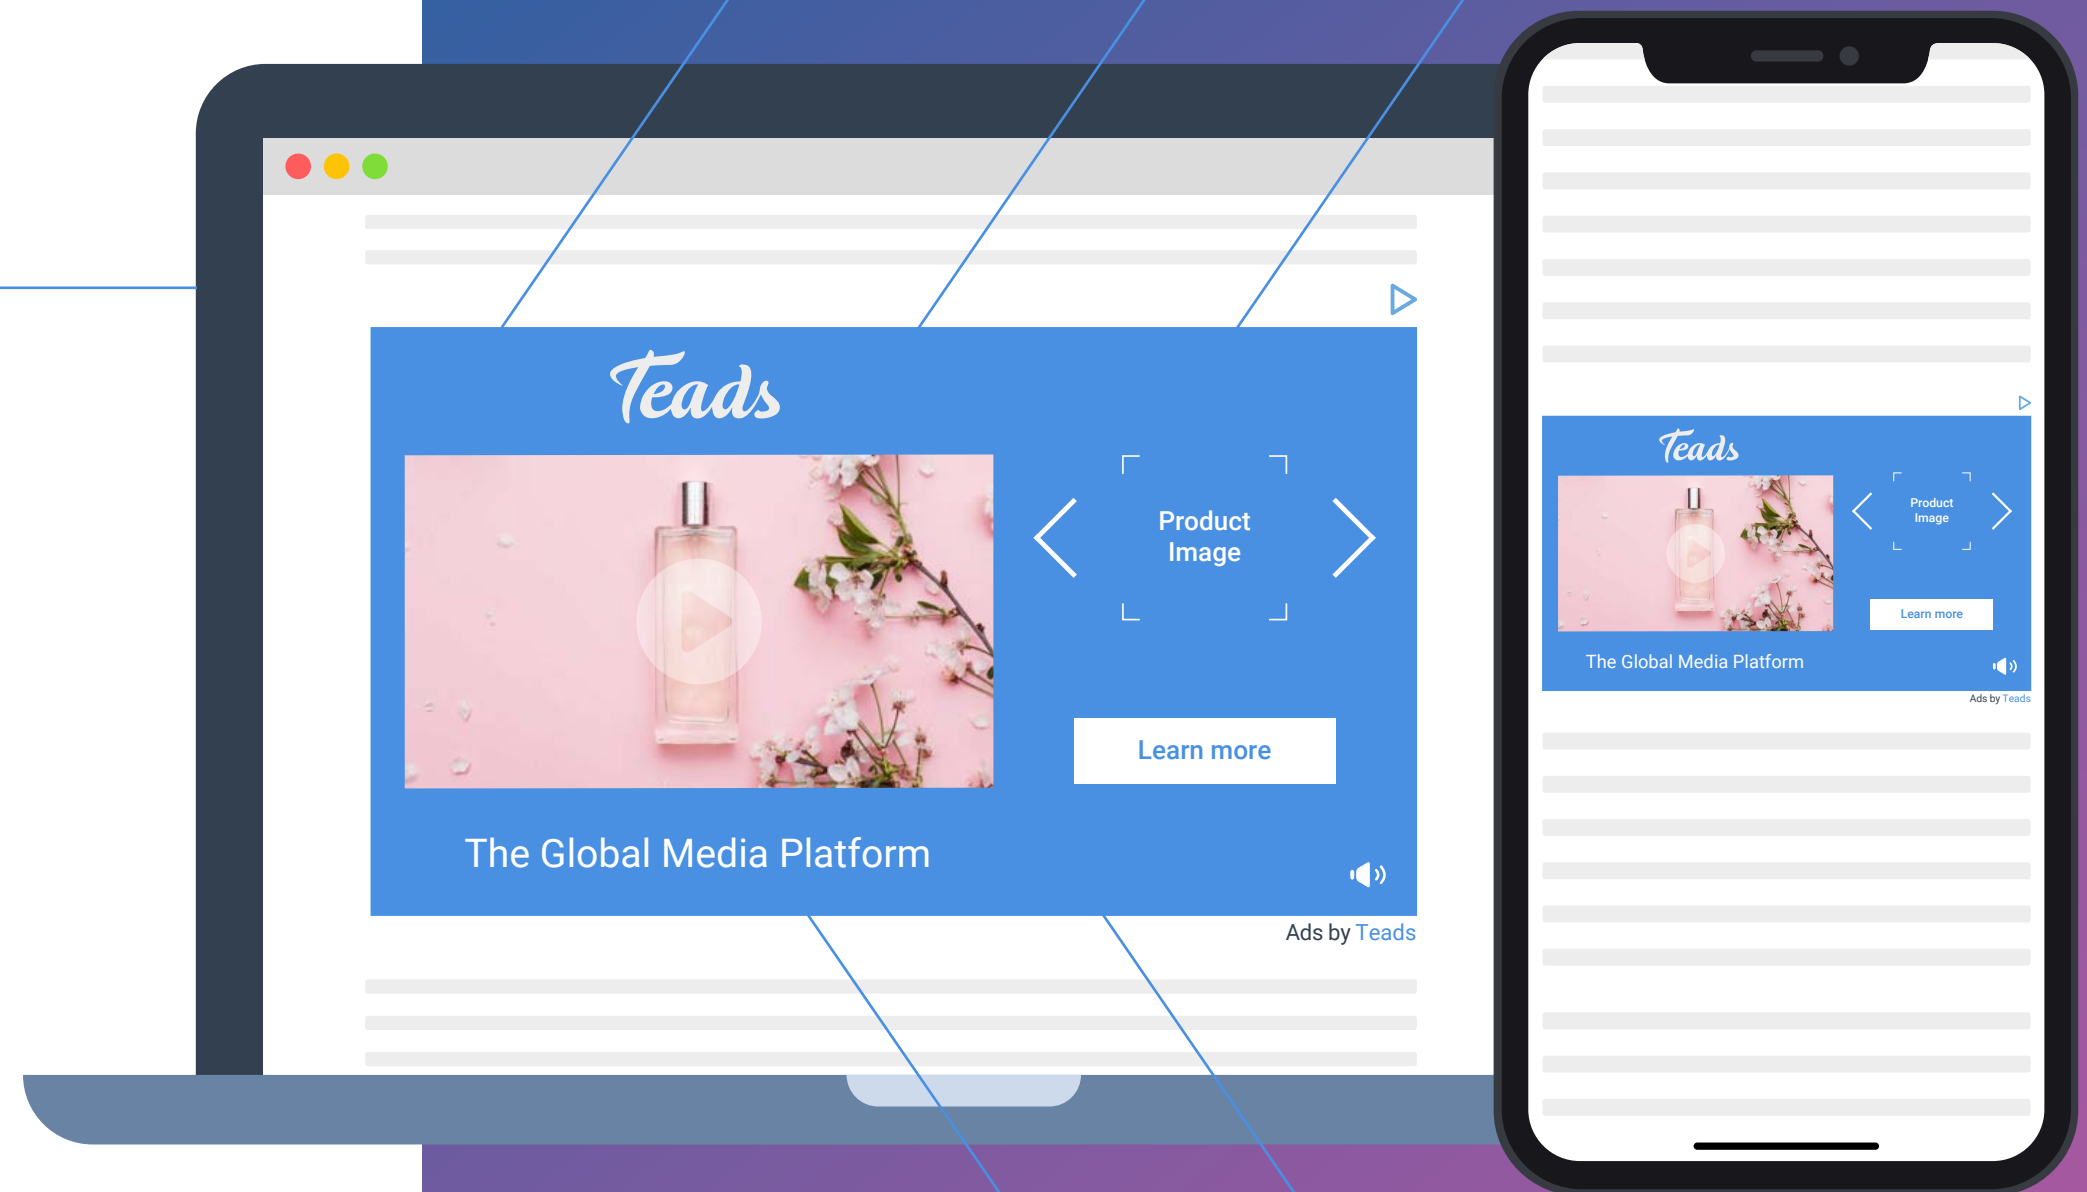

## Format Size


Teads <sup>STUDIO</sup>  
FORMATS *Video*

SHOPPABLE  
LANDSCAPE V2

PREVIEW  
LINK

BACKGROUND IMAGE

LOGO

PRODUCTS