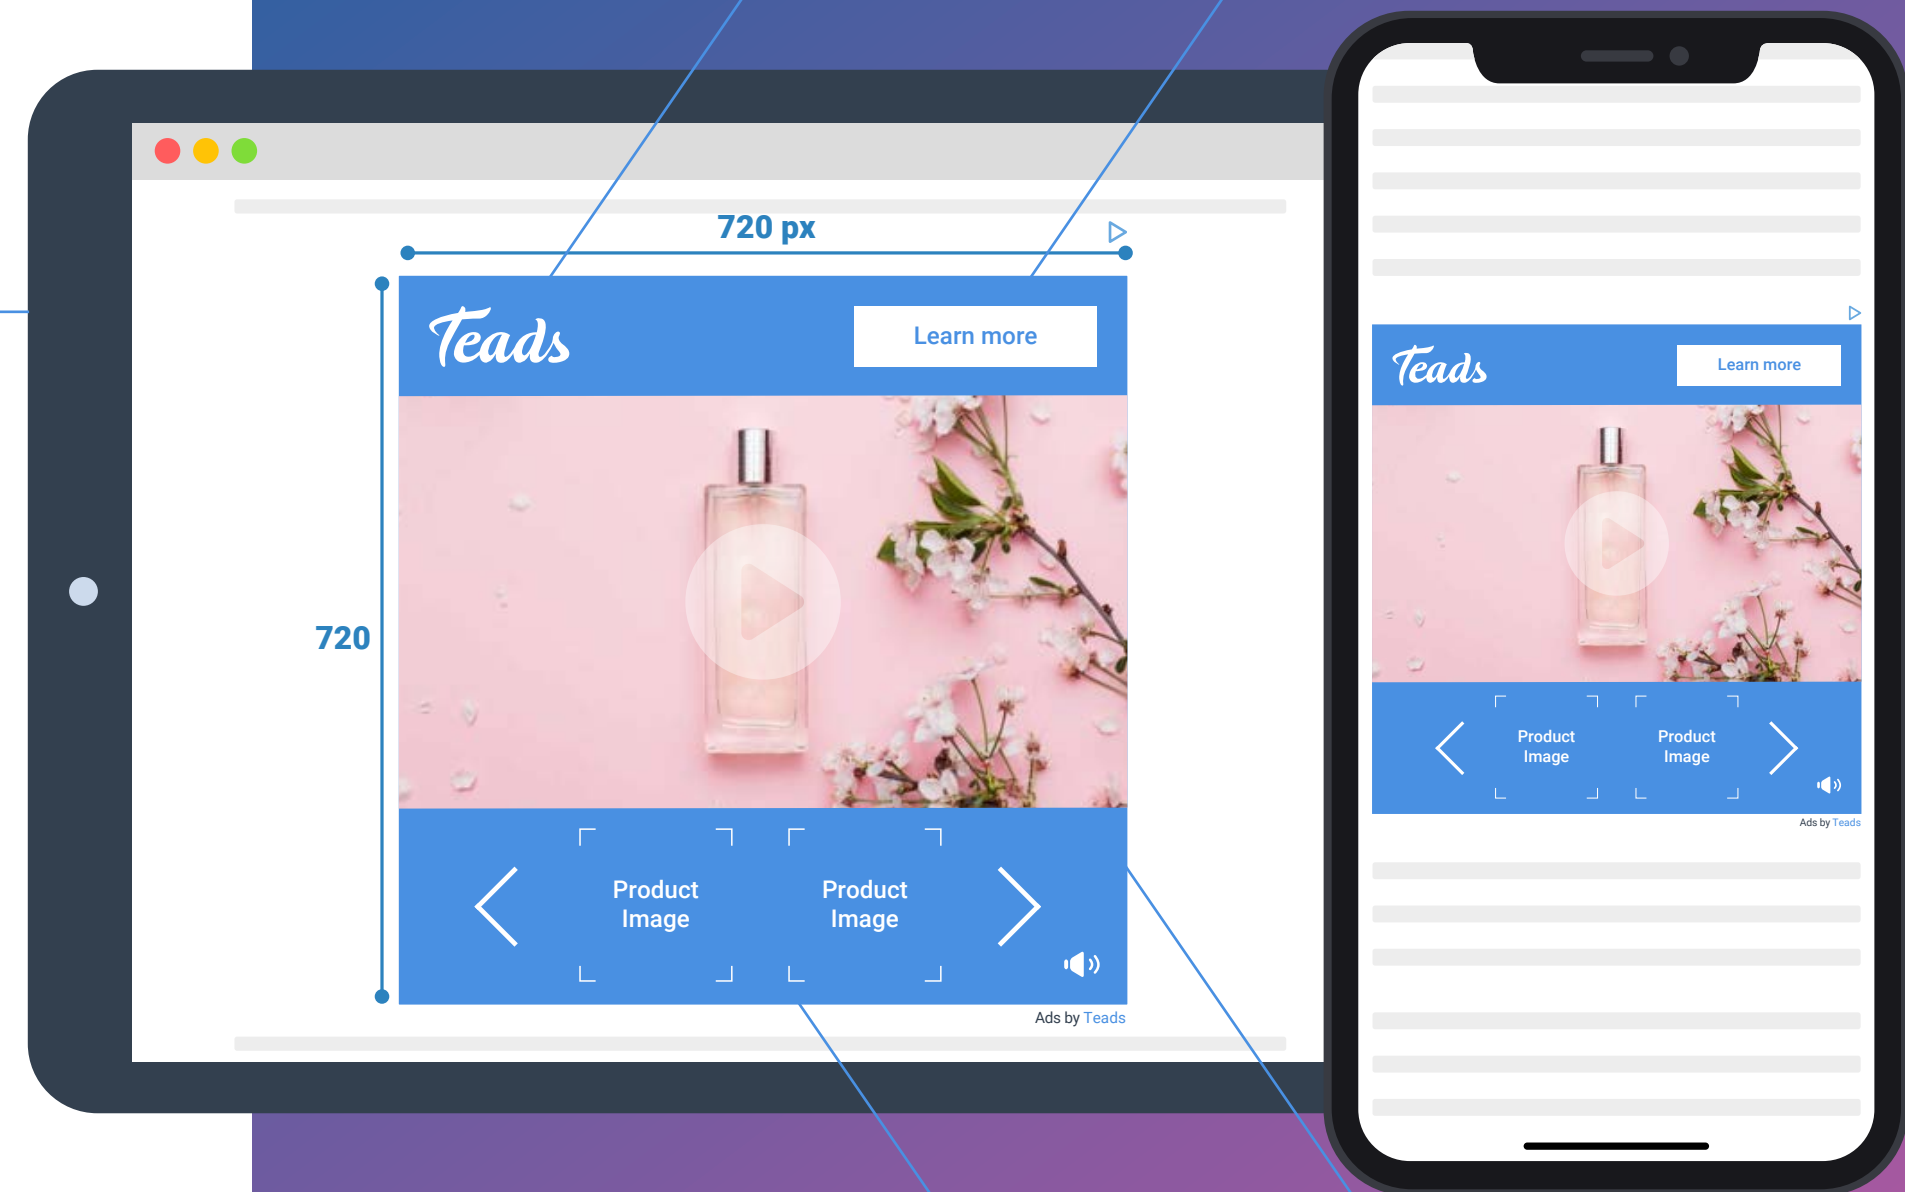

Teads STUDIO  
FORMATS *Video*

Format Size


SHOPPABLE  
SQUARE V2

PREVIEW  
LINK

LOGO

CTA

PRODUCTS

BACKGROUND IMAGE

Teads

*Teads* STUDIO  
**FORMATS** *VD*

VIEWABLE DISPLAY FORMATS	DESKTOP	TABLET	MOBILE
SCROLLER LANDSCAPE	✓	✓	✓
SCROLLER SQUARE		✓	✓
SCROLLER VERTICAL		✓	✓
CAROUSEL LANDSCAPE	✓	✓	✓
CAROUSEL SQUARE		✓	✓
FLOW LANDSCAPE	✓	✓	✓
FLOW SQUARE		✓	✓
CINEMAGRAPH LANDSCAPE	✓	✓	✓
CINEMAGRAPH SQUARE		✓	✓