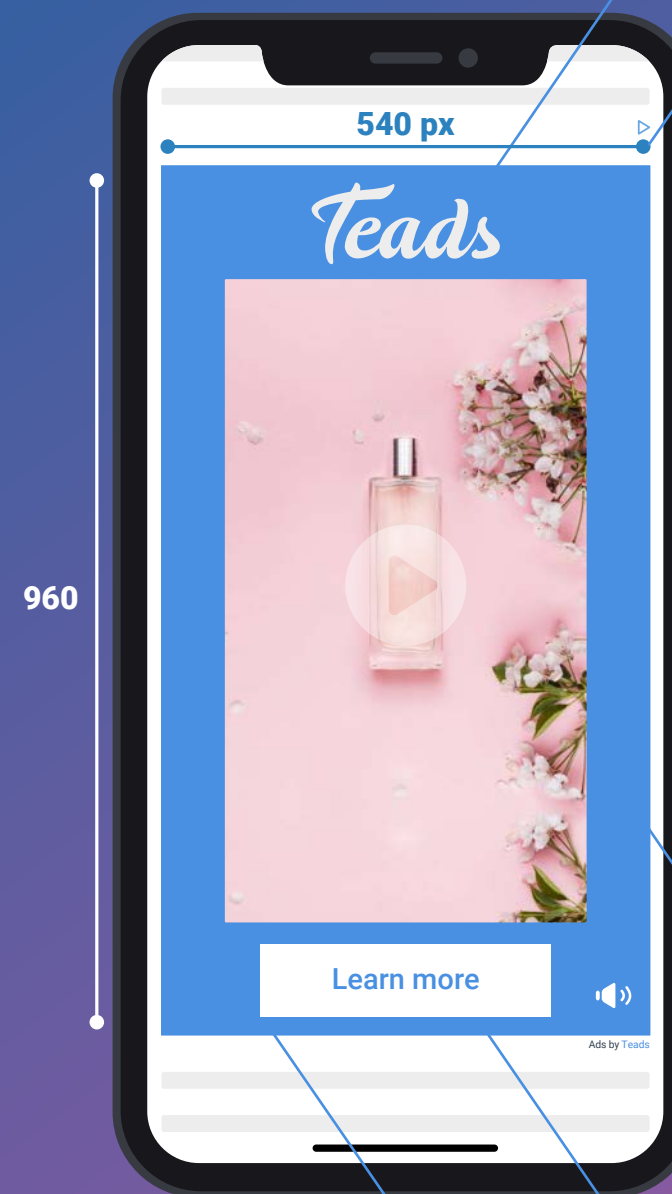

## Format Size


Teads STUDIO  
FORMATS *Video*

SKIN  
VERTICAL

PREVIEW  
LINK

LOGO

VIEWABLE AREA

CTA