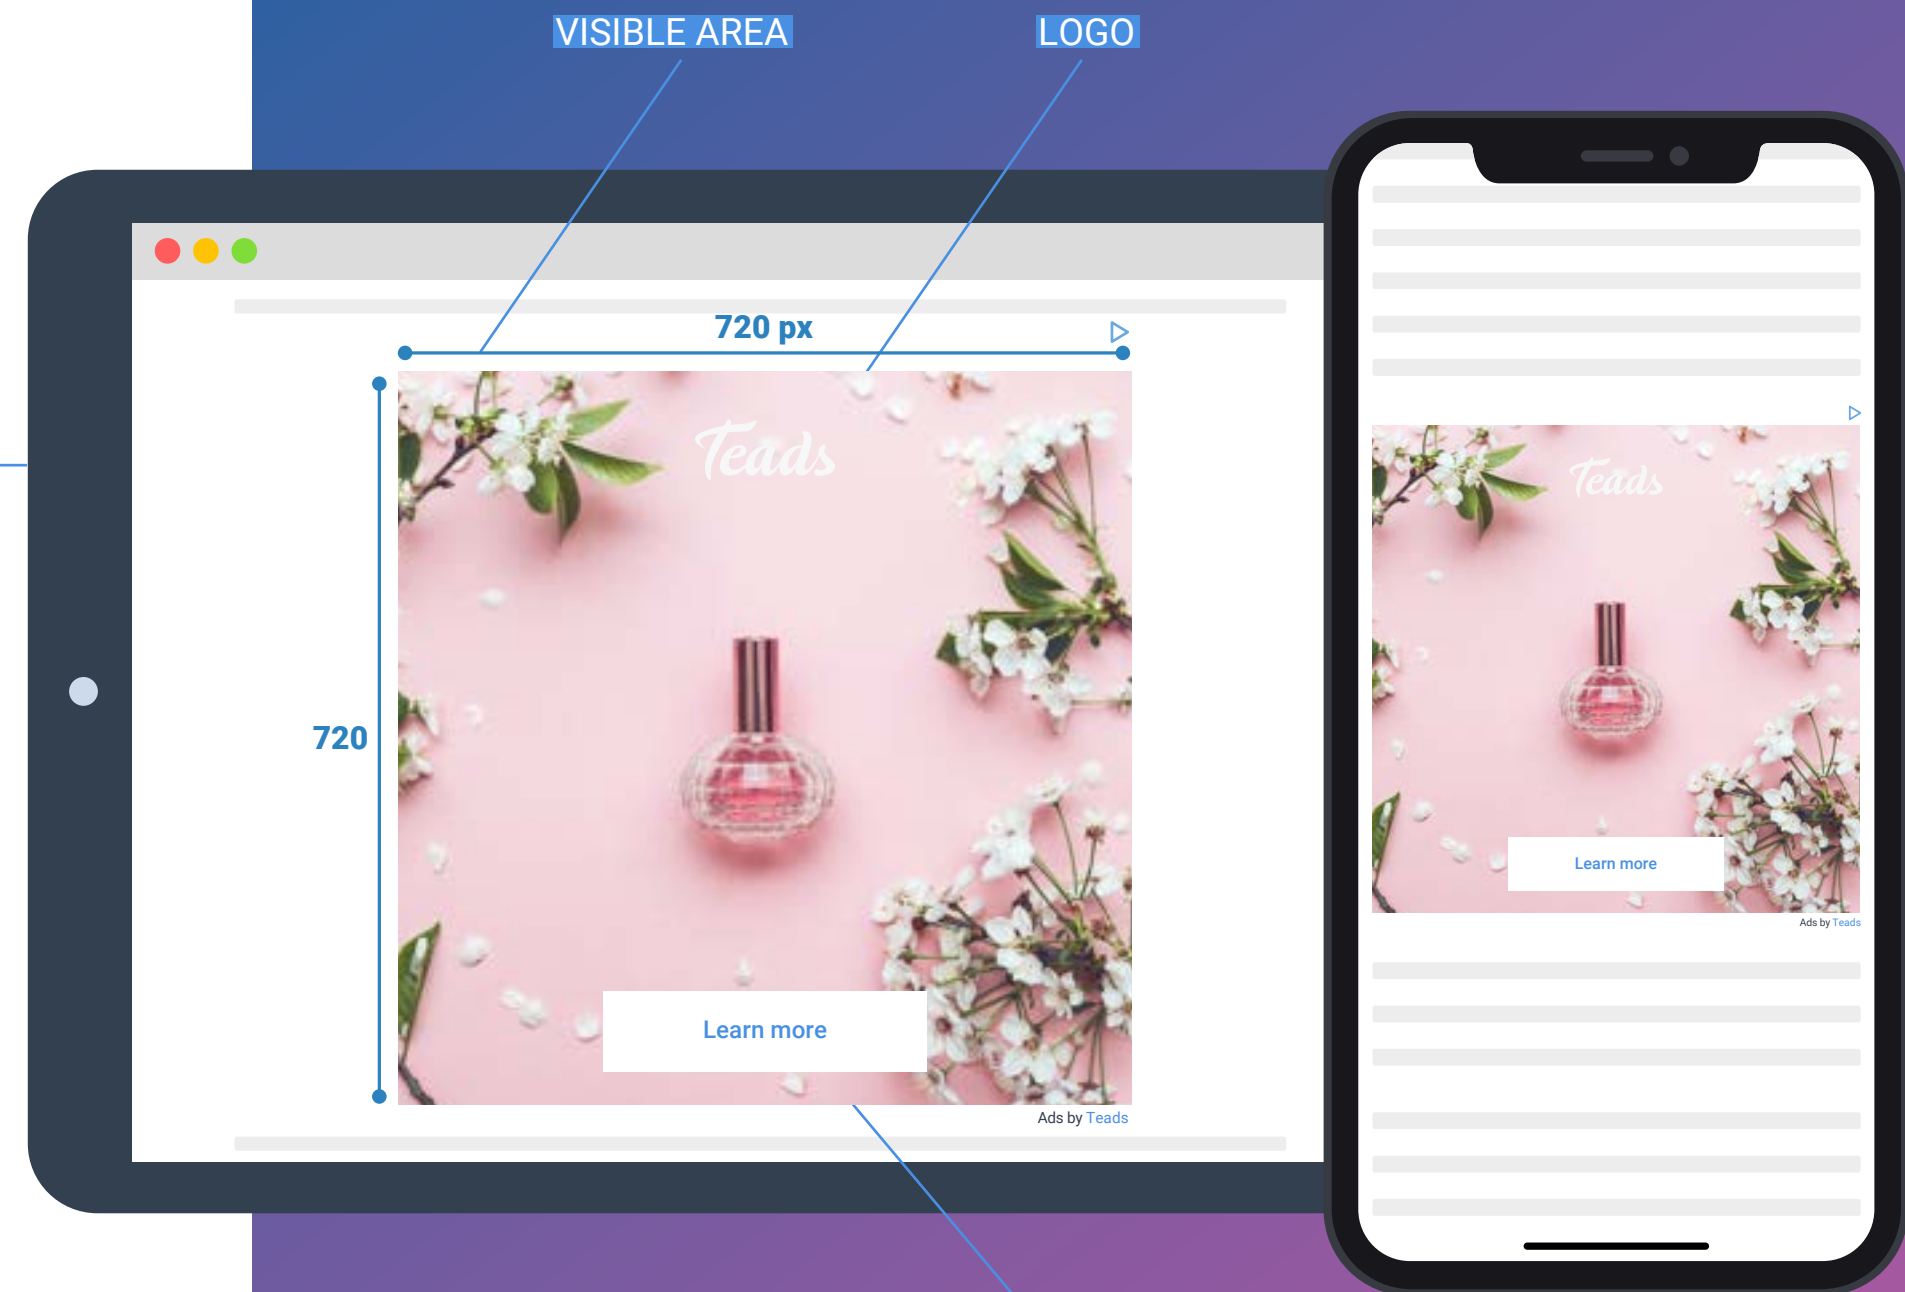

### CTA (Call-To-Action)


Font Size: 28px

Teads STUDIO  
FORMATS *Video*

Format Size


ENDCARD  
SQUARE  PREVIEW  
LINK

Teads