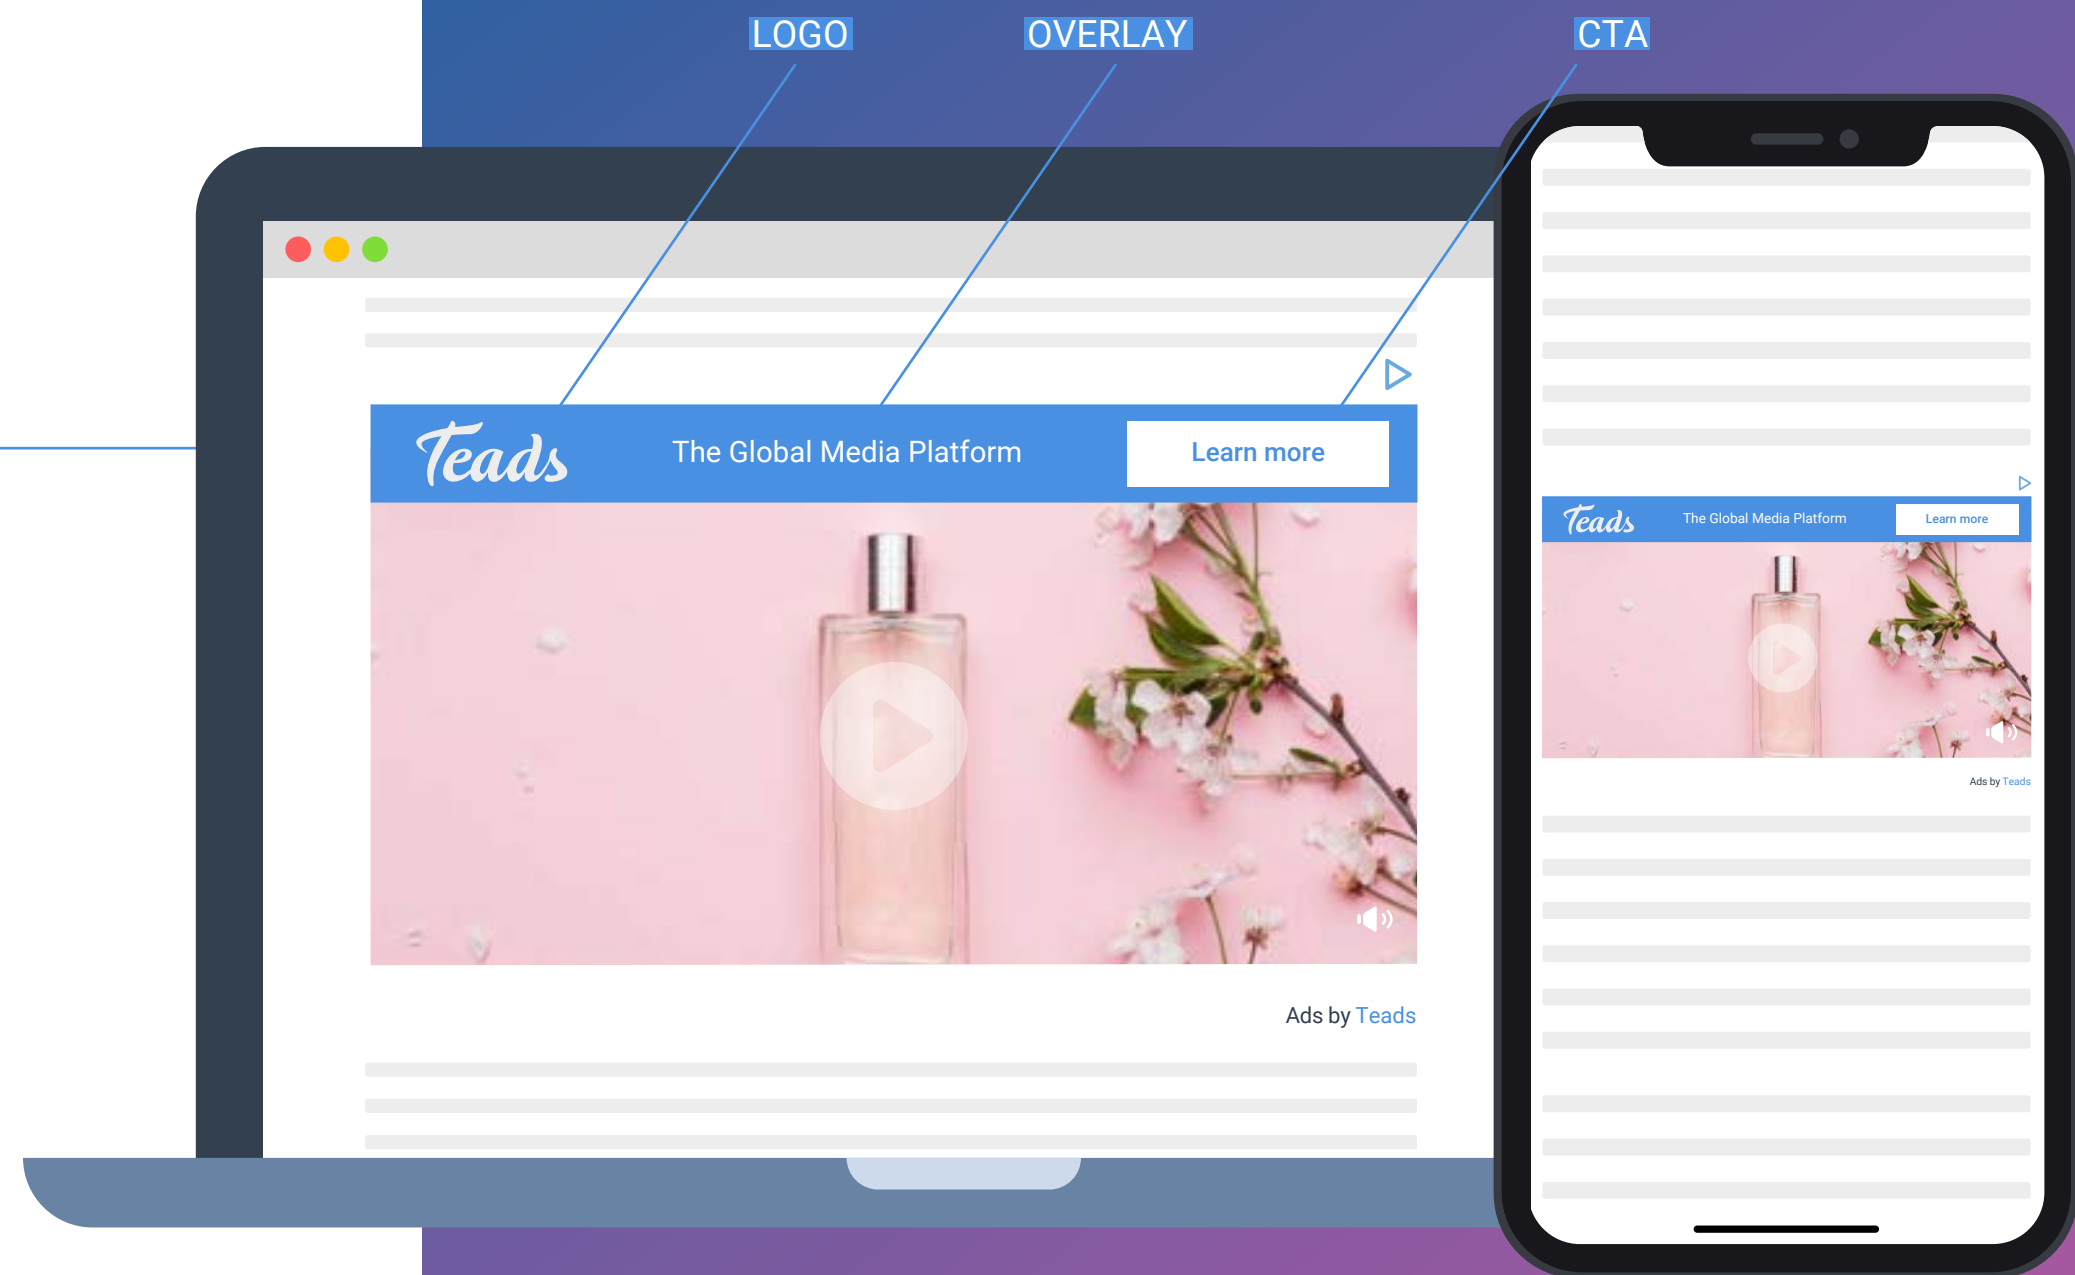

## Content

Copy Size: 32px

Teads <sup>STUDIO</sup>  
FORMATS *Video*

VIDEO  
OVERLAY V1

PREVIEW  
LINK

Format Size


Teads