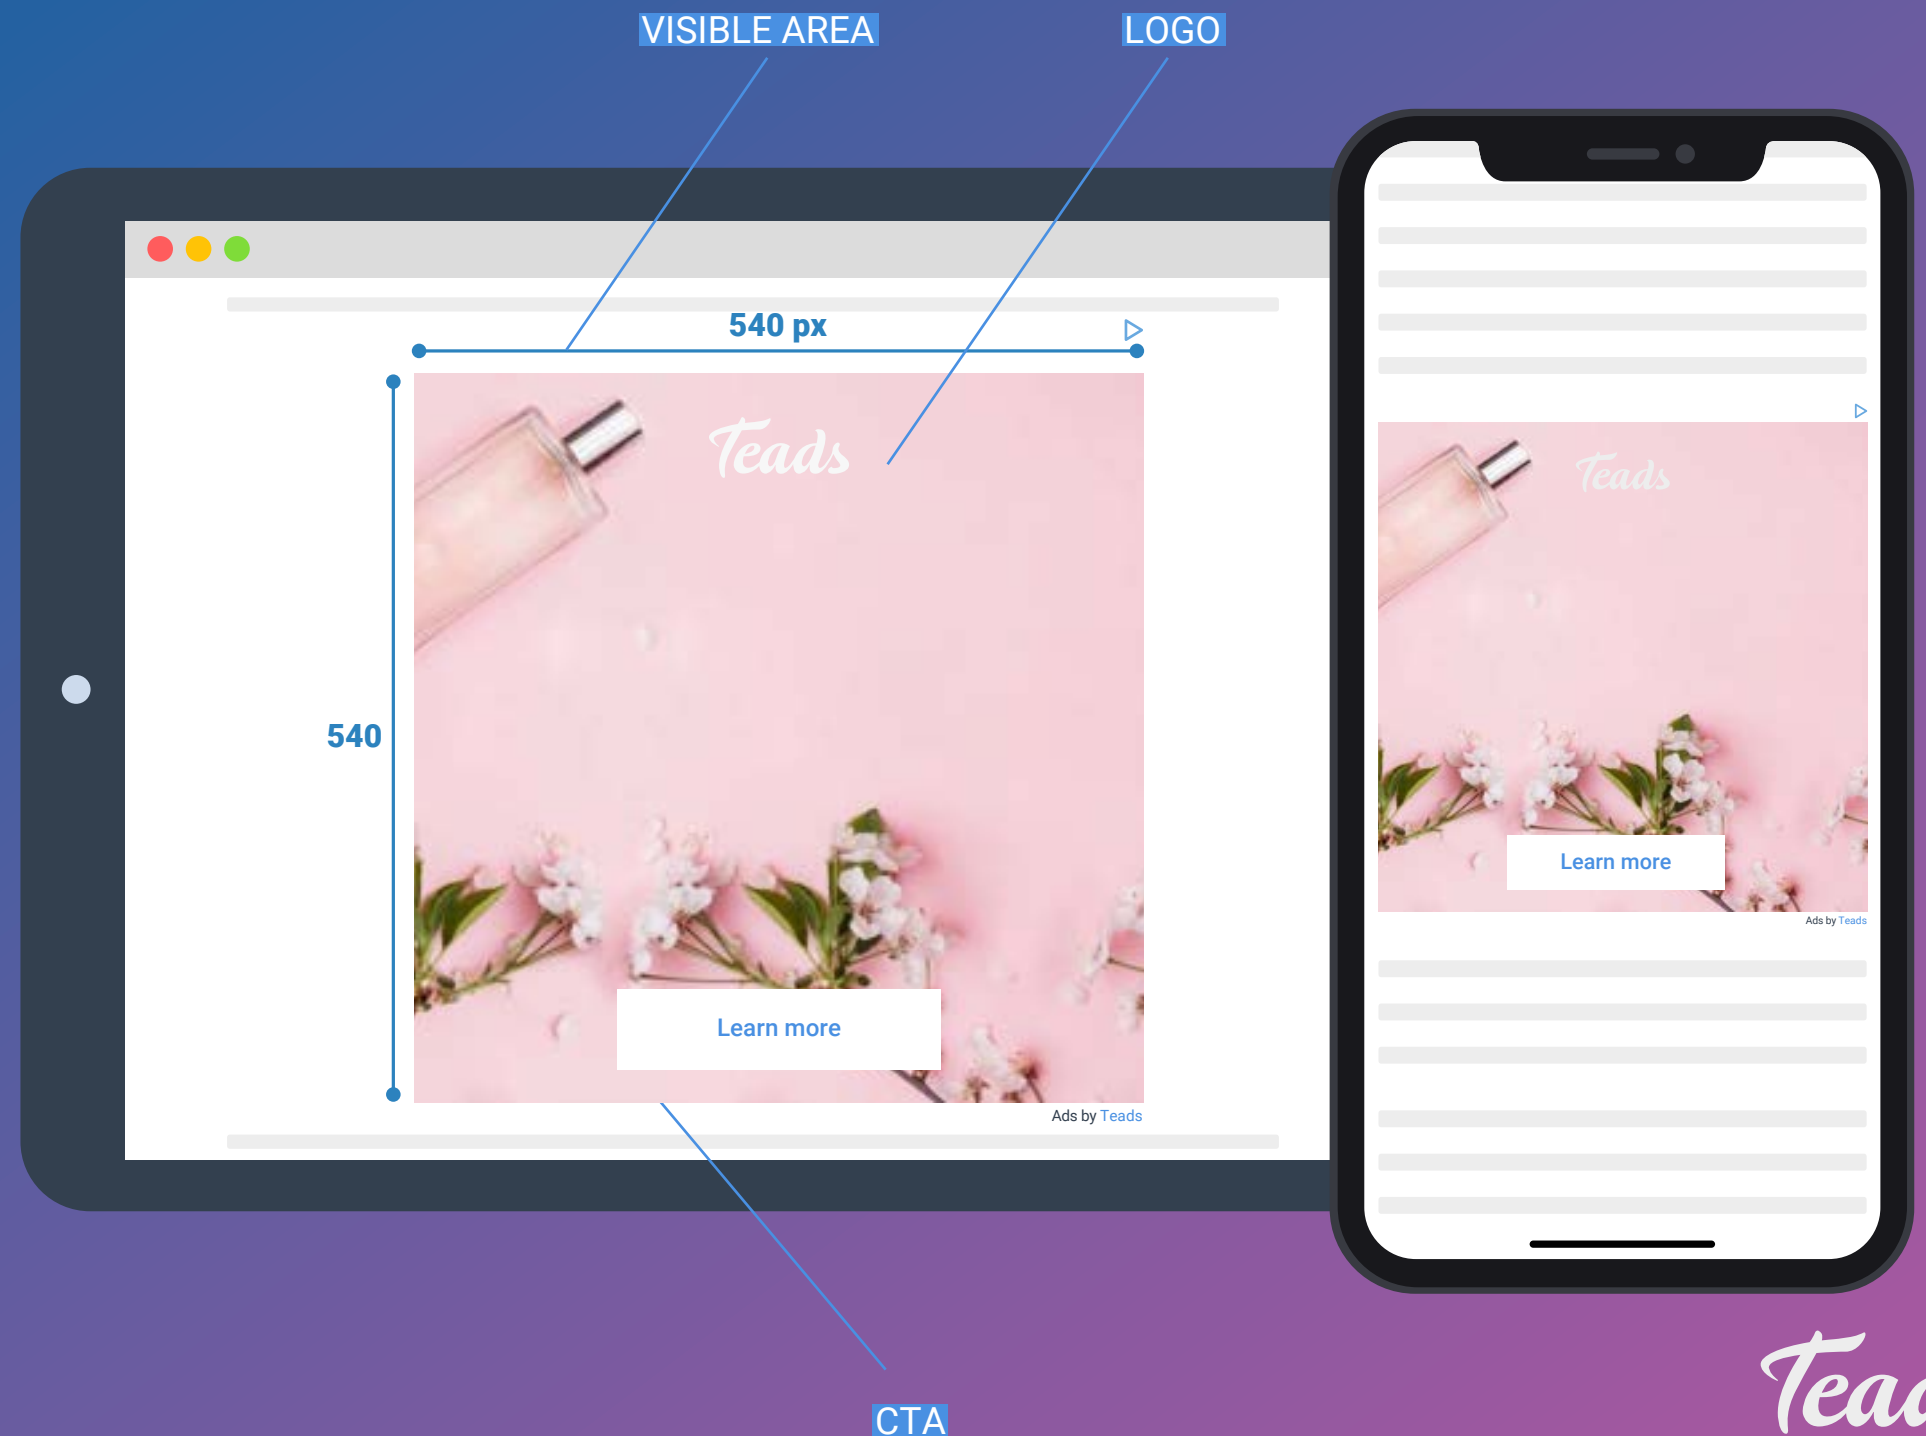

Teads <sup>STUDIO</sup>  
FORMATS ✓

FLOW  
SQUARE

PREVIEW  
LINK

Format Size


Teads

↓ DOWNLOAD PSD TEMPLATE\*

\*Please use the PSD template provided to build your creative. We will only accept assets loaded into the PSD template, exported and returned to Teads.