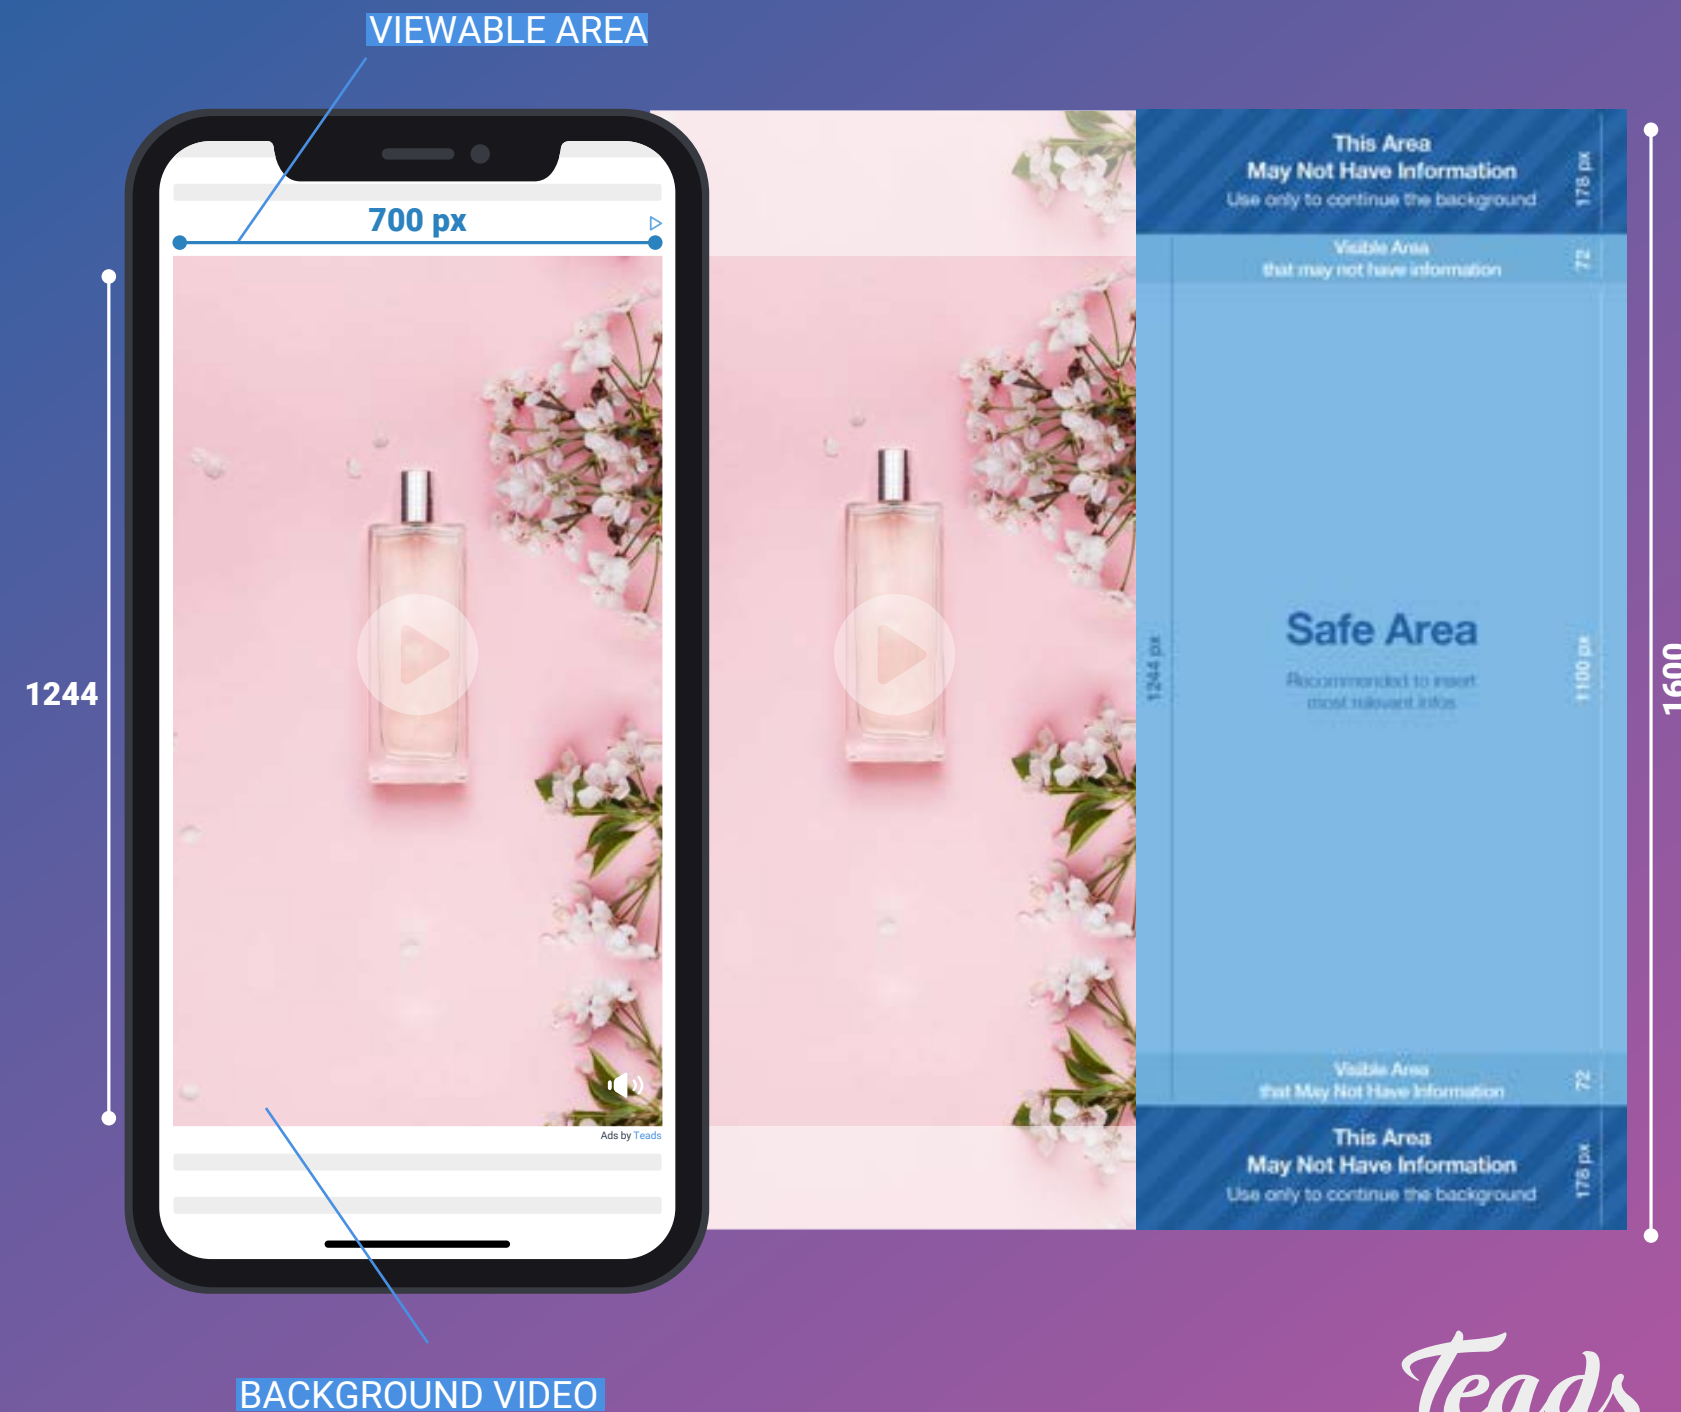

## Video

Ratio: 7:16


## Viewable Area of the Ad


## Also available in other sizes


Teads STUDIO  
FORMATS *Video*

Format Size


# VIDEO SCROLLER VERTICAL

[PREVIEW LINK](#)

Teads

↓ DOWNLOAD PSD TEMPLATE\*

\*Please use the PSD template provided to build your creative.  
We will only accept assets loaded into the PSD template,  
exported and returned to Teads.