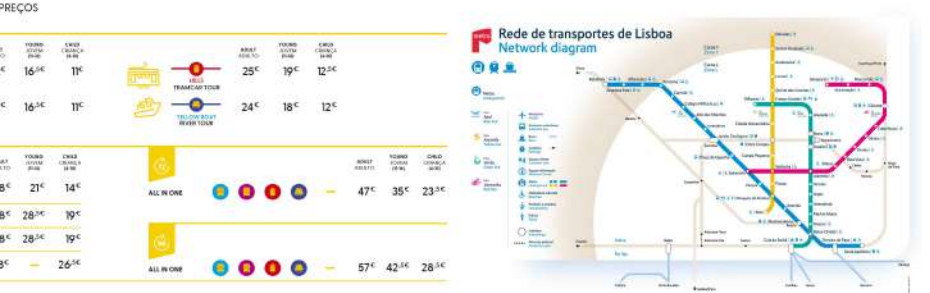

PRODUCTS & PRICES PRODUTOS & PREÇOS

SINGLE TICKETS BILHETES SIMPLES

ADULT	YOUNG (12-24)	CHILD (3-11)
22€	16,4€	11€
22€	16,4€	11€
25€	19€	12,4€
24€	18€	12,4€

COMBO TICKETS BILHETES COMBINADOS

BELEM MODERN LISBON BUS TOURS	28€	21€	14€
BUS & TRAM	38€	28,4€	19€
BUS & BOAT	38€	28,4€	19€
OCEANARIUM BELEM LISBON + MODERN LISBON	48€	26€	
ALL IN ONE	47€	35€	23,4€
ALL IN ONE	57€	42,4€	28,4€