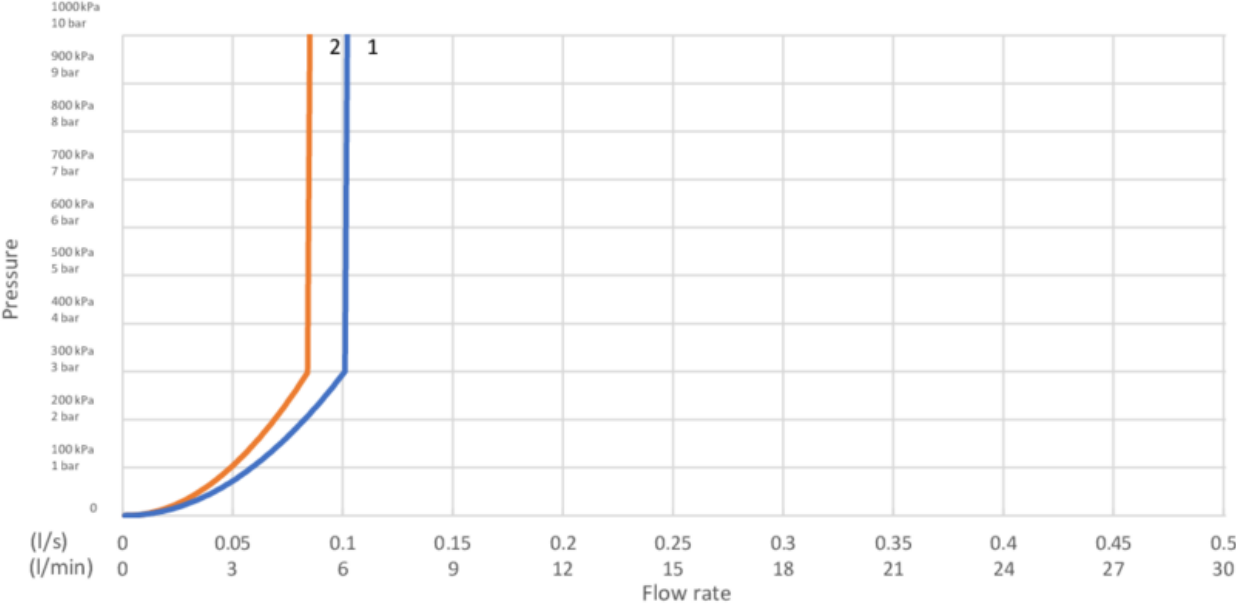

GUSTAVSBERG/

FLOW CHART/

Esteic kitchen L-spout with sensor

- 1. Aerated flow
- 2. Aerated sensor flow

1. Aerated flow

- Flowrate at 300 kPa:	0,1 l/s
- Pressure at flow 0,1 l/s:	300 kPa
- Pressure at flow 0,2 l/s:	N/A
- Pressure at flow 0,33 l/s:	N/A