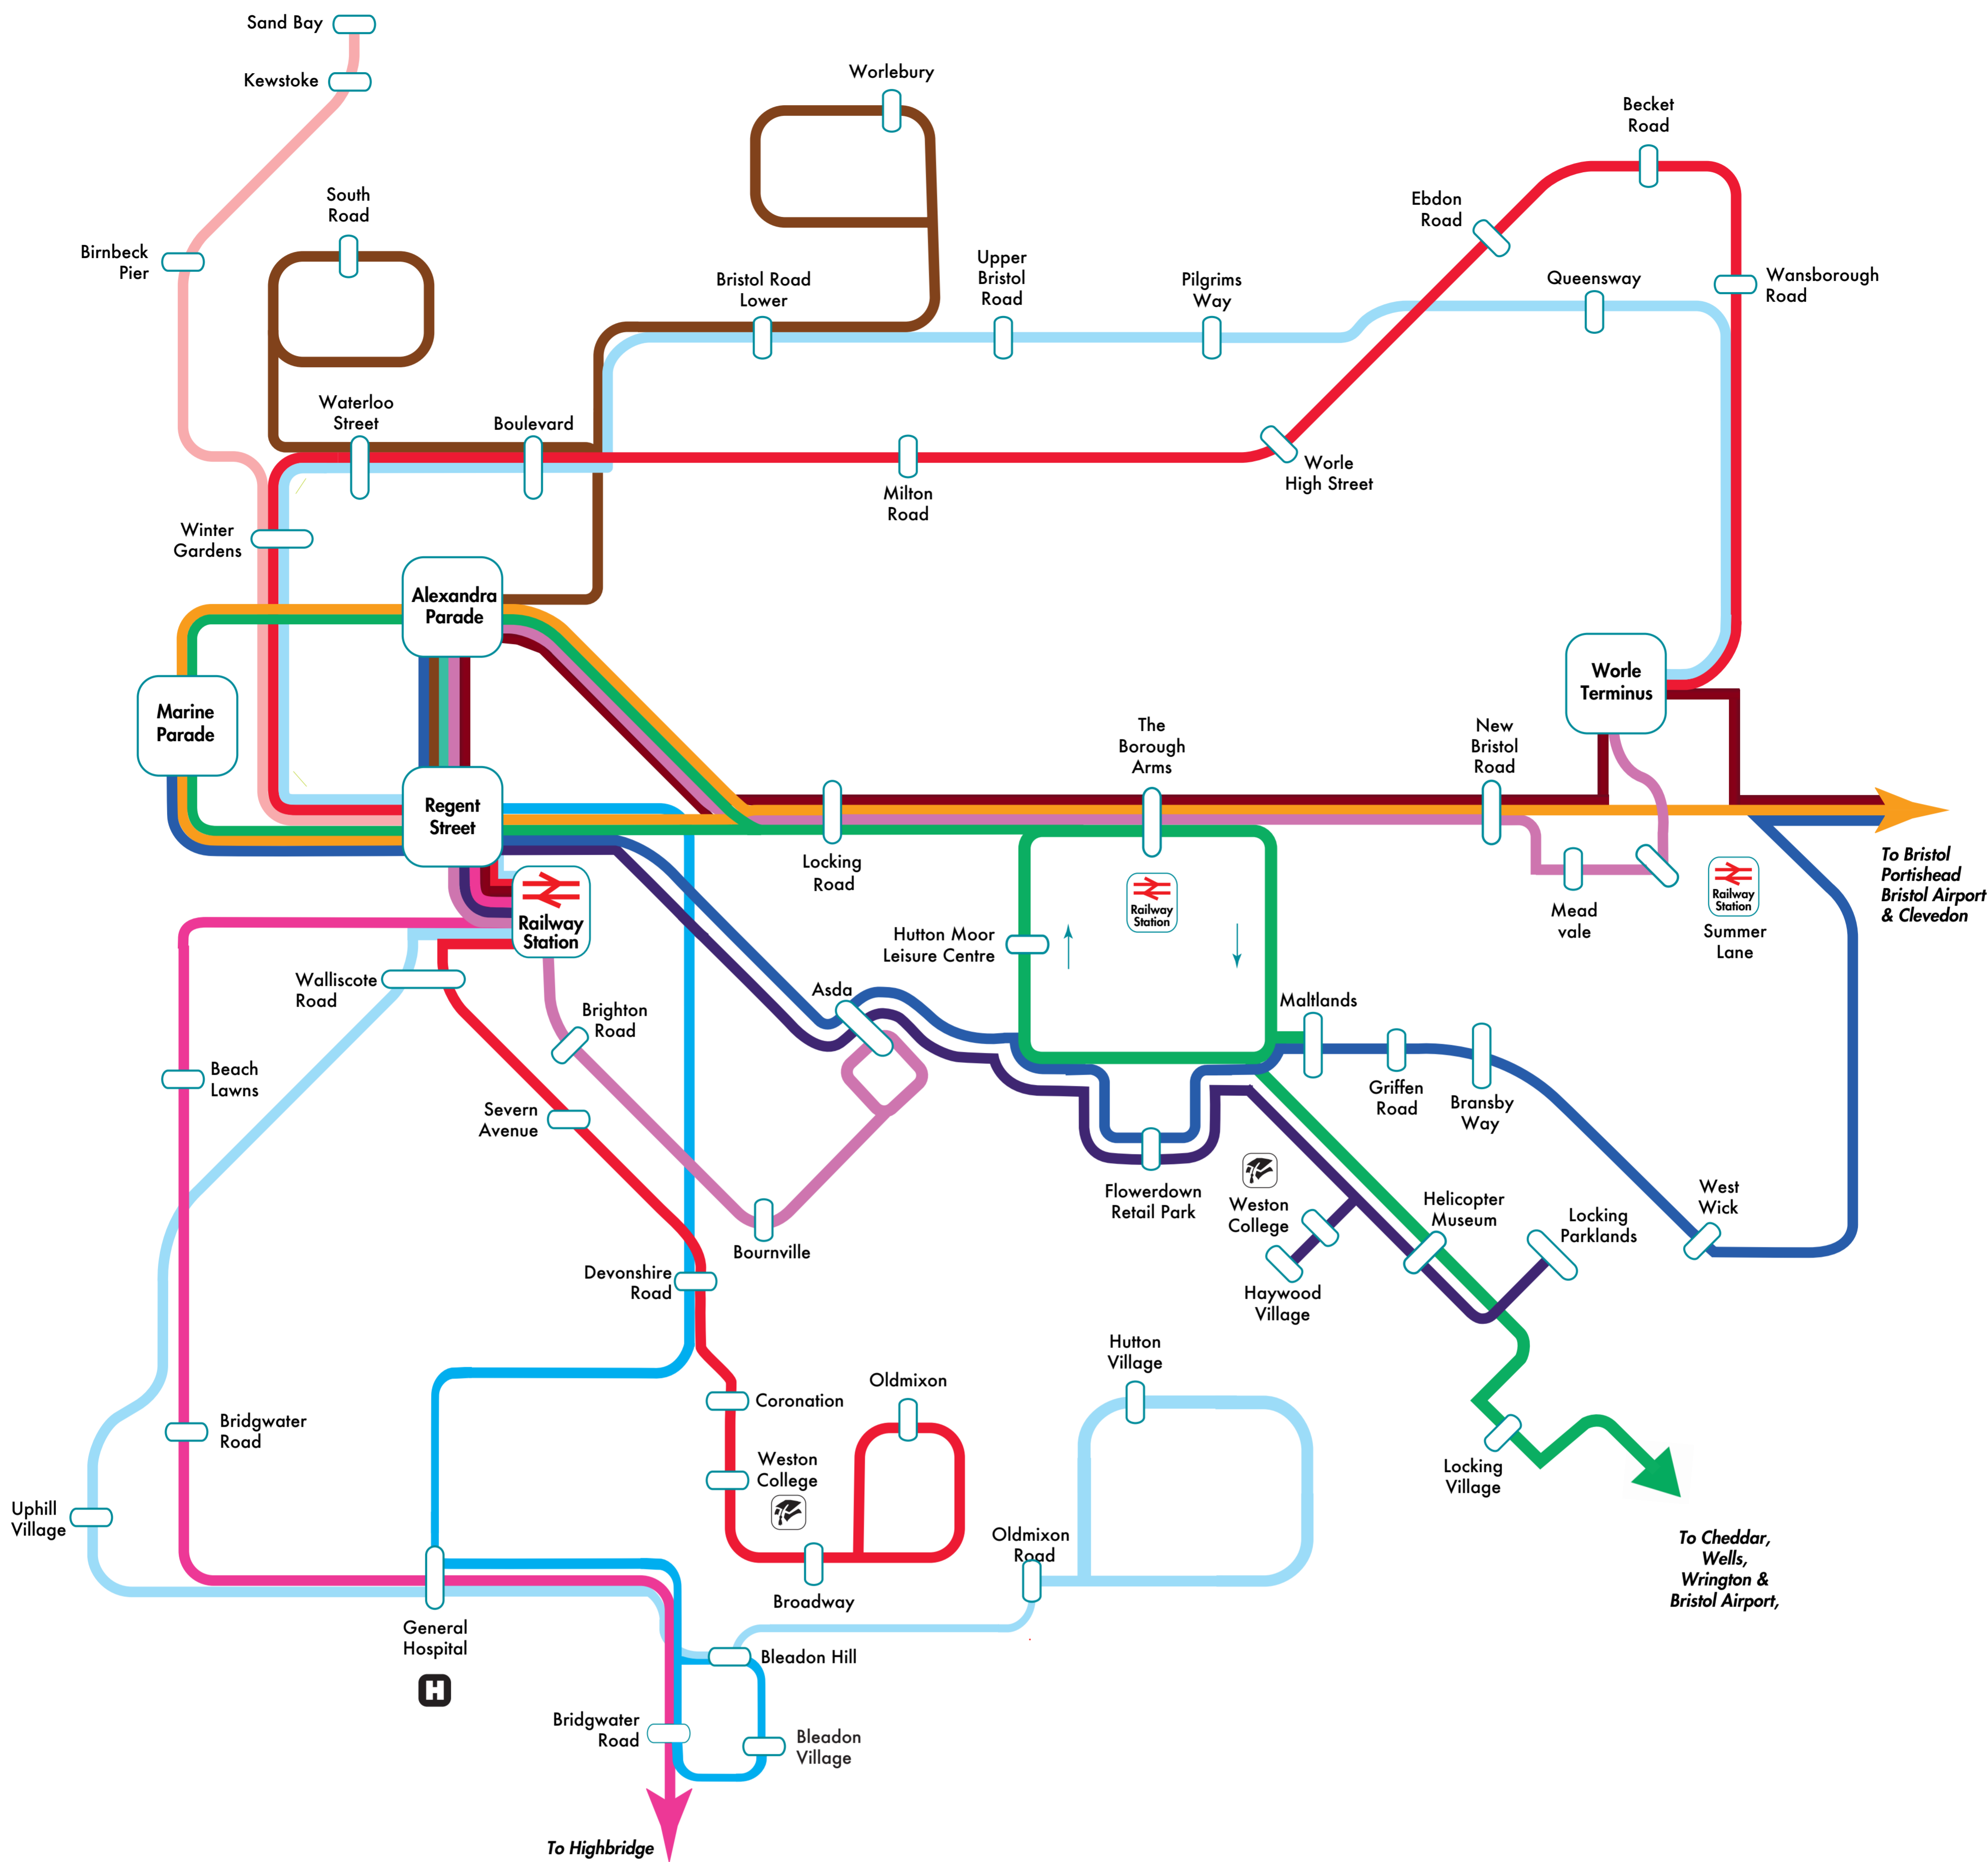

WESTON-SUPER-MARE BUS NETWORK

Service information

Service:	Destination:	Bay
X1	Bristol or Portishead/Cribbs Causeway (X5)	Marine Parade (MM) Alexandra Parade (X5) (CC) (BB)
X2	Bristol (via Congresbury and Yatton)	Marine Parade (MM) Alexandra Parade (CC)
3	Asda/Bournville	Regent Street (T)
3	Worle	Regent Street (W) Alexandra Parade (BB)
5	Worle	Regent Street (V)
5	Hutton/Bleadon (via Uphill, General Hospital)	Regent Street (N)
C1/C2	Worlebury/South Road	Regent Street (W)
7	Oldmixon	Regent Street (DD)
7	Worle	Regent Street (V)
1	Sand Bay	Regent Street (S)
20	Burnham-on-Sea	Regent Street (N) Alexandra Parade (CC)
126	Wells	Marine Parade (MM) Alexandra Parade (CC)
L1	Locking Parklands	Regent Street (EE)
B1	Bleadon	Regent Street (EE)
A3	Bristol Airport (Express service)	Alexandra Parade (BB)