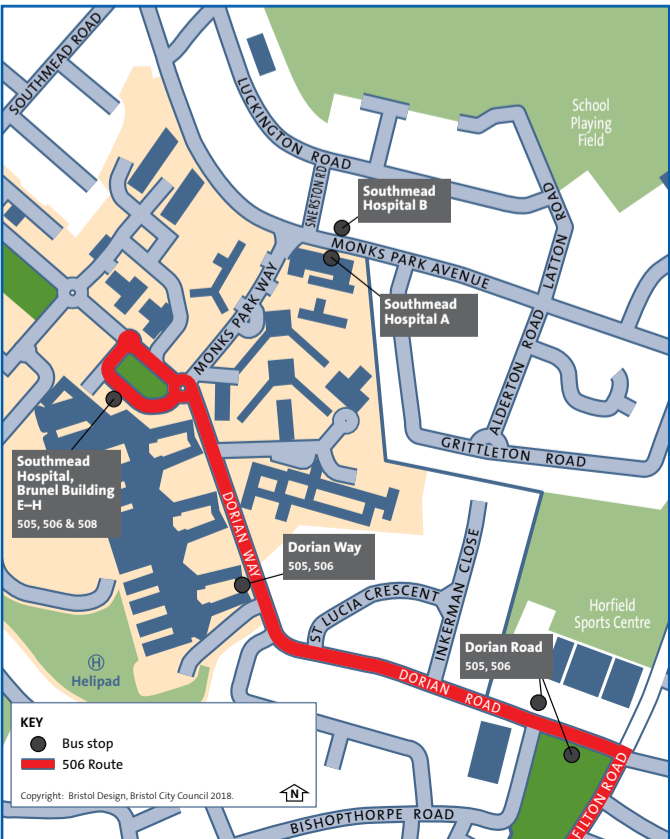

traveline South West
0871 200 22 33
www.travelinesw.com
(calls cost 12p per minute plus network extras)

If you would like this information in another language, Braille, audio tape, large print, easy English, BSL video, CD-ROM or plain text please contact Bristol City Council on 0117 922 2910

travelwest+
www.travelwest.info