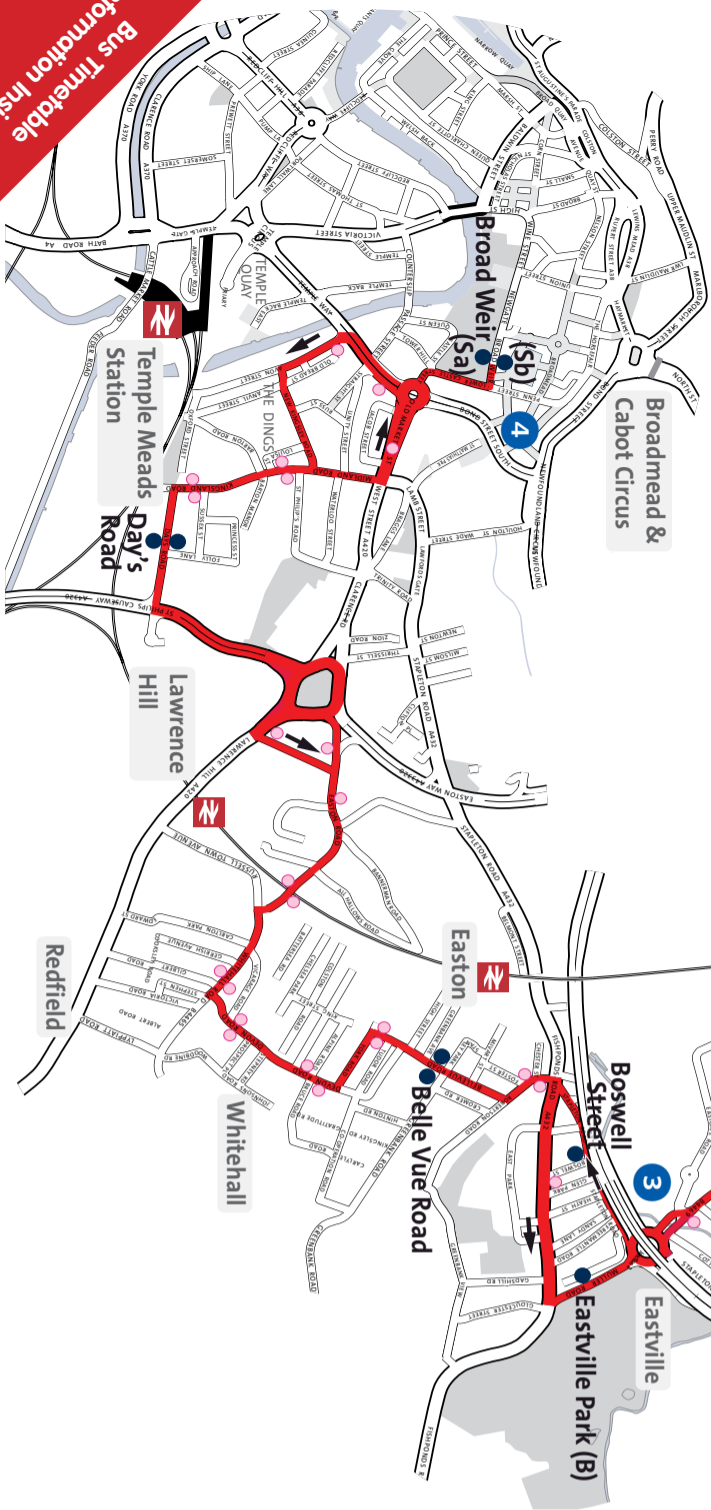

Bus Timetable Information Inside

4 Cabot Circus