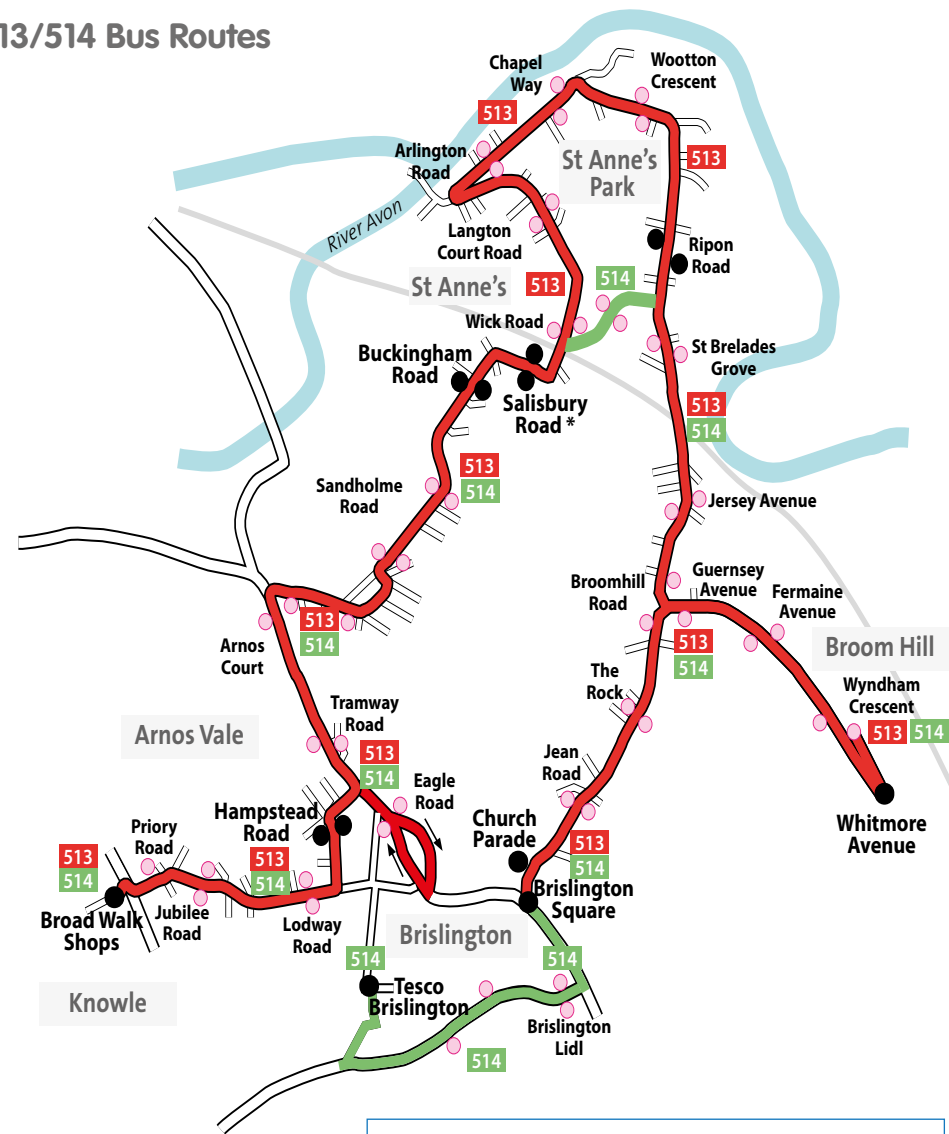

513 Brislington Square - Knowle

Tuesday and Thursday only (not Public Holidays)

Brislington Square	1001	1101	1201	1301	1401
Broom Hill, Whitmore Avenue	1007	1107	1207	1307	1407
St. Anne's Park, Ripon Road	1009	1109	1209	1309	1409
St. Anne's, Salisbury Road *	1013	1113	1213	1313	1413
St. Anne's, Buckingham Road	1017	1117	1217	1317	1417
Arnos Vale, Hampstead Road	1021	1121	1221	1321	1421
Knowle, Broad Walk Shops	1025	1125	1225	1325	1425

513/514 Bus Routes

KEY

- Bus stop shown in this timetable
- Other stop (not listed in this timetable)

Visit www.travelwest.info/bus for full timetable

Notes for Services 513 and 514

* For Brooklea Health Centre, St Anne's.
 Services 513 and 514 operate as hail and ride along Sandholme Road, Brislington. Please signal to the driver that that you wish the bus to stop. The driver will stop where it is safe to do so.