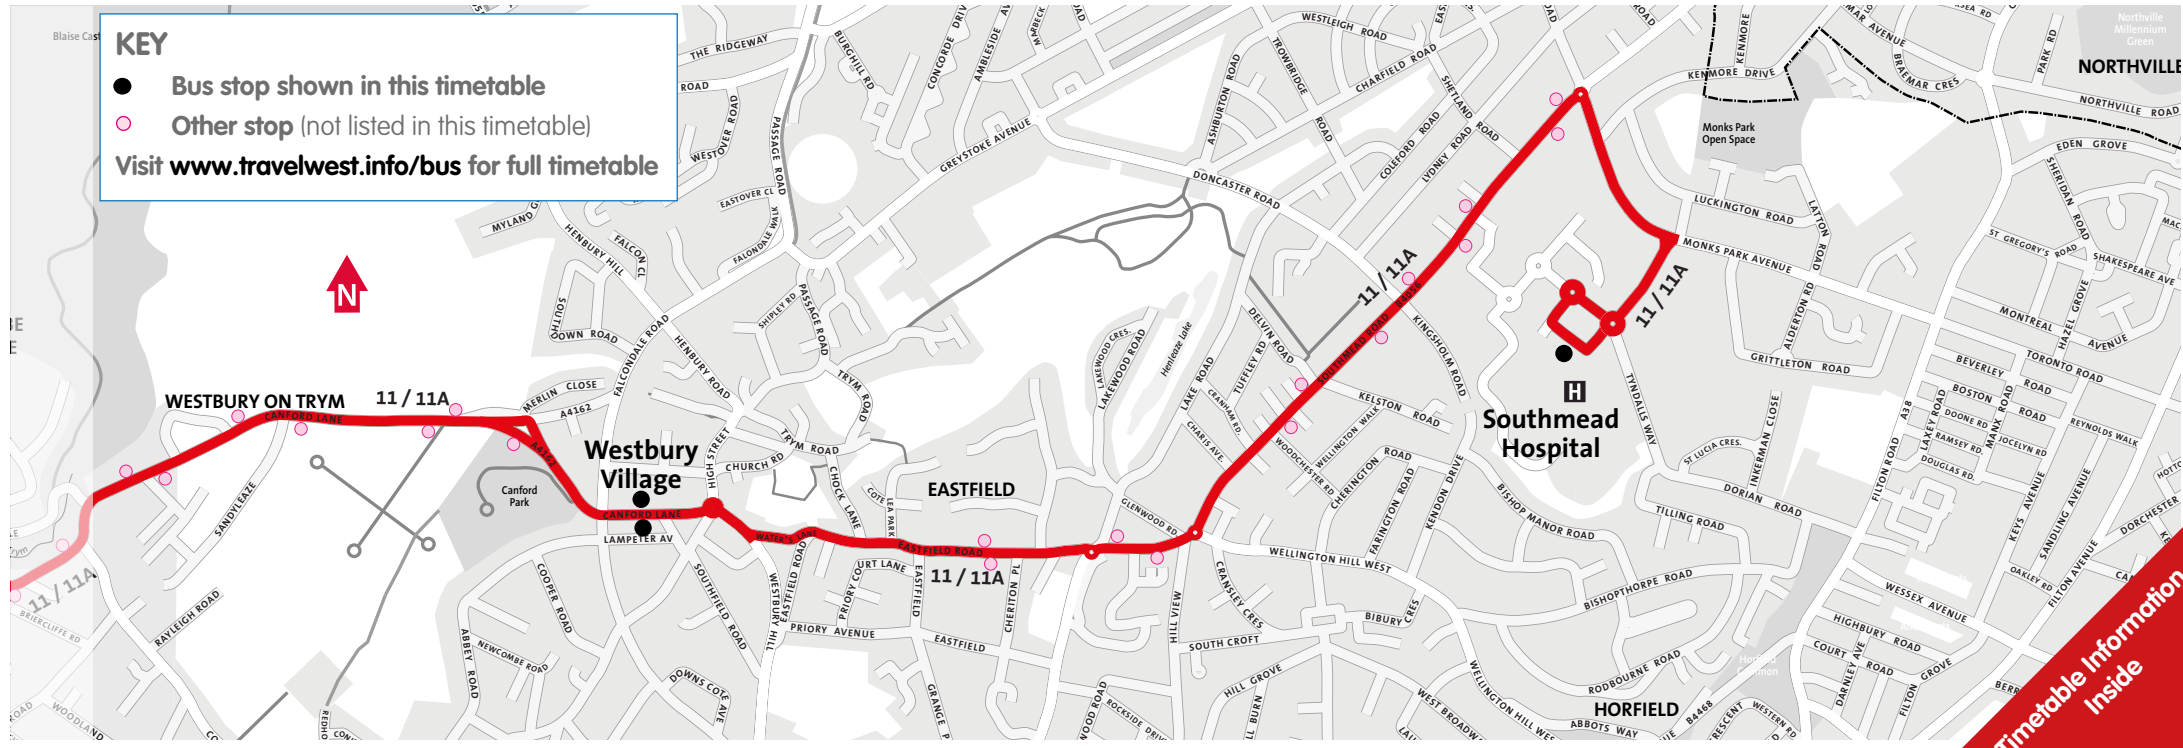

11/11A

Service 11 provides a service between Avonmouth and Southmead Hospital via Shirehampton and Westbury on Trym.

Service 11A provides a service between Avonmouth and Southmead Hospital via Lawrence Weston and Westbury on Trym.

11 / 11A Bus Service

Valid from January 2019

**Avonmouth - Shirehampton -
Westbury on Trym -
Southmead Hospital (11)**

**Avonmouth - Lawrence Weston -
Westbury on Trym -
Southmead Hospital (11A)**

travelwest+
www.travelwest.info

Timetable Information
Inside

11/11A Avonmouth - Southmead Hospital Monday to Friday (not Public Holidays)

Service	11	11A	11	11A	11	11A	11	11A	11	11A	11	11A	11	11A	11	11A	11	11A	11	11A	11	11A	11	11A	11	11	11	11	11	
Avonmouth, McLaren Road	0600	0640	0720	0800	0830	0905	0935	1005	1035	1105	1135	1205	1235	1305	1335	1405	1435	1505	1535	1605	1635	1705	1735	1805	1835	1905	1940	2040	2140	2240
Lawrence Weston, Broadlands Drive		0651		0813		0916		1016		1116		1216		1316		1416		1516		1617		1717		1816		1916				
Shirehampton, Shirehampton Green	0611		0731		0843		0946		1046		1146		1246		1346		1446		1547		1647		1747		1846		1949	2049	2149	2249
Westbury on Trym, Westbury Village	0622	0702	0742	0825	0855	0927	0957	1027	1057	1127	1157	1227	1257	1327	1357	1427	1457	1527	1559	1629	1659	1729	1759	1827	1857	1927	1958	2058	2158	2258
Southmead Hospital (Stop H)	0633	0713	0753	0838	0908	0938	1008	1038	1108	1138	1208	1238	1308	1338	1408	1438	1508	1540	1613	1643	1713	1743	1810	1838	1908	1938	2008	2108	2208	2308

11 Southmead Hospital - Avonmouth Sunday (Service 11A does not operate on a Sunday)

Service	11	11	11	11	11	11	11	11	11	
Southmead Hospital (Stop G)	0920	1020	1120	1220	1320	1420	1520	1620	1720	1820
Westbury on Trym, Westbury Village	0929	1029	1129	1229	1329	1429	1529	1629	1729	1829
Shirehampton, Shirehampton Green	0937	1037	1137	1237	1337	1437	1537	1637	1737	1837
Avonmouth, McLaren Road	0945	1045	1145	1245	1345	1445	1545	1645	1745	1845