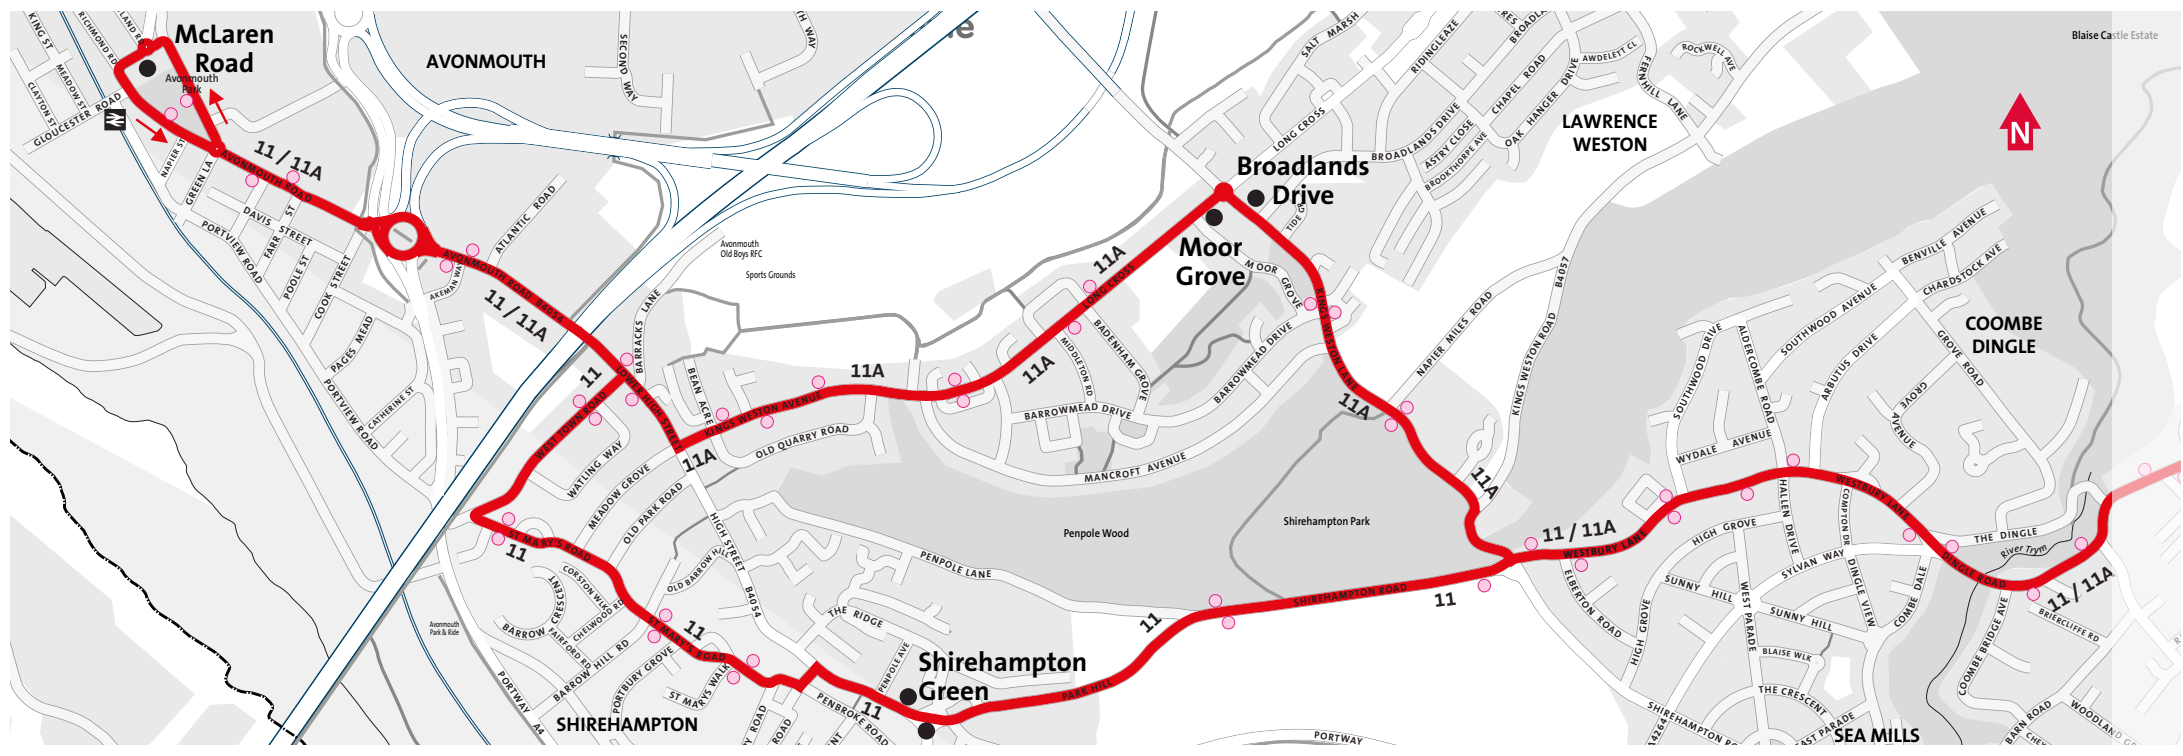

11/11A

Service 11 provides a service between Avonmouth and Southmead Hospital via Shirehampton and Westbury on Trym.

Service 11A provides a service between Avonmouth and Southmead Hospital via Lawrence Weston and Westbury on Trym.

11 / 11A Bus Service

Valid from January 2019

**Avonmouth - Shirehampton -
Westbury on Trym -
Southmead Hospital (11)**

**Avonmouth - Lawrence Weston -
Westbury on Trym -
Southmead Hospital (11A)**

travelwest+
www.travelwest.info

Timetable Information
Inside

11/11A Avonmouth - Southmead Hospital Monday to Friday (not Public Holidays)

Service	11	11A	11	11A	11	11A	11	11A	11	11A	11	11A	11	11A	11	11A	11	11A	11	11A	11	11A	11	11A	11	11	11	11	11	
Avonmouth, McLaren Road	0600	0640	0720	0800	0830	0905	0935	1005	1035	1105	1135	1205	1235	1305	1335	1405	1435	1505	1535	1605	1635	1705	1735	1805	1835	1905	1940	2040	2140	2240
Lawrence Weston, Broadlands Drive		0651		0813		0916		1016		1116		1216		1316		1416		1516		1617		1717		1816		1916				
Shirehampton, Shirehampton Green	0611		0731		0843		0946		1046		1146		1246		1346		1446		1547		1647		1747		1846		1949	2049	2149	2249
Westbury on Trym, Westbury Village	0622	0702	0742	0825	0855	0927	0957	1027	1057	1127	1157	1227	1257	1327	1357	1427	1457	1527	1559	1629	1659	1729	1759	1827	1857	1927	1958	2058	2158	2258
Southmead Hospital (Stop H)	0633	0713	0753	0838	0908	0938	1008	1038	1108	1138	1208	1238	1308	1338	1408	1438	1508	1540	1613	1643	1713	1743	1810	1838	1908	1938	2008	2108	2208	2308