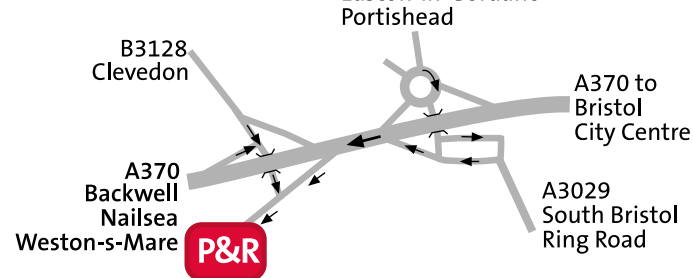

Site at a glance

- 1,500 spaces available at the site
- Car park has CCTV
- Dedicated parking for disabled drivers
- Toilets and baby changing facilities

Site Location

A370 Long Ashton

Postcode BS3 2HB

Callout