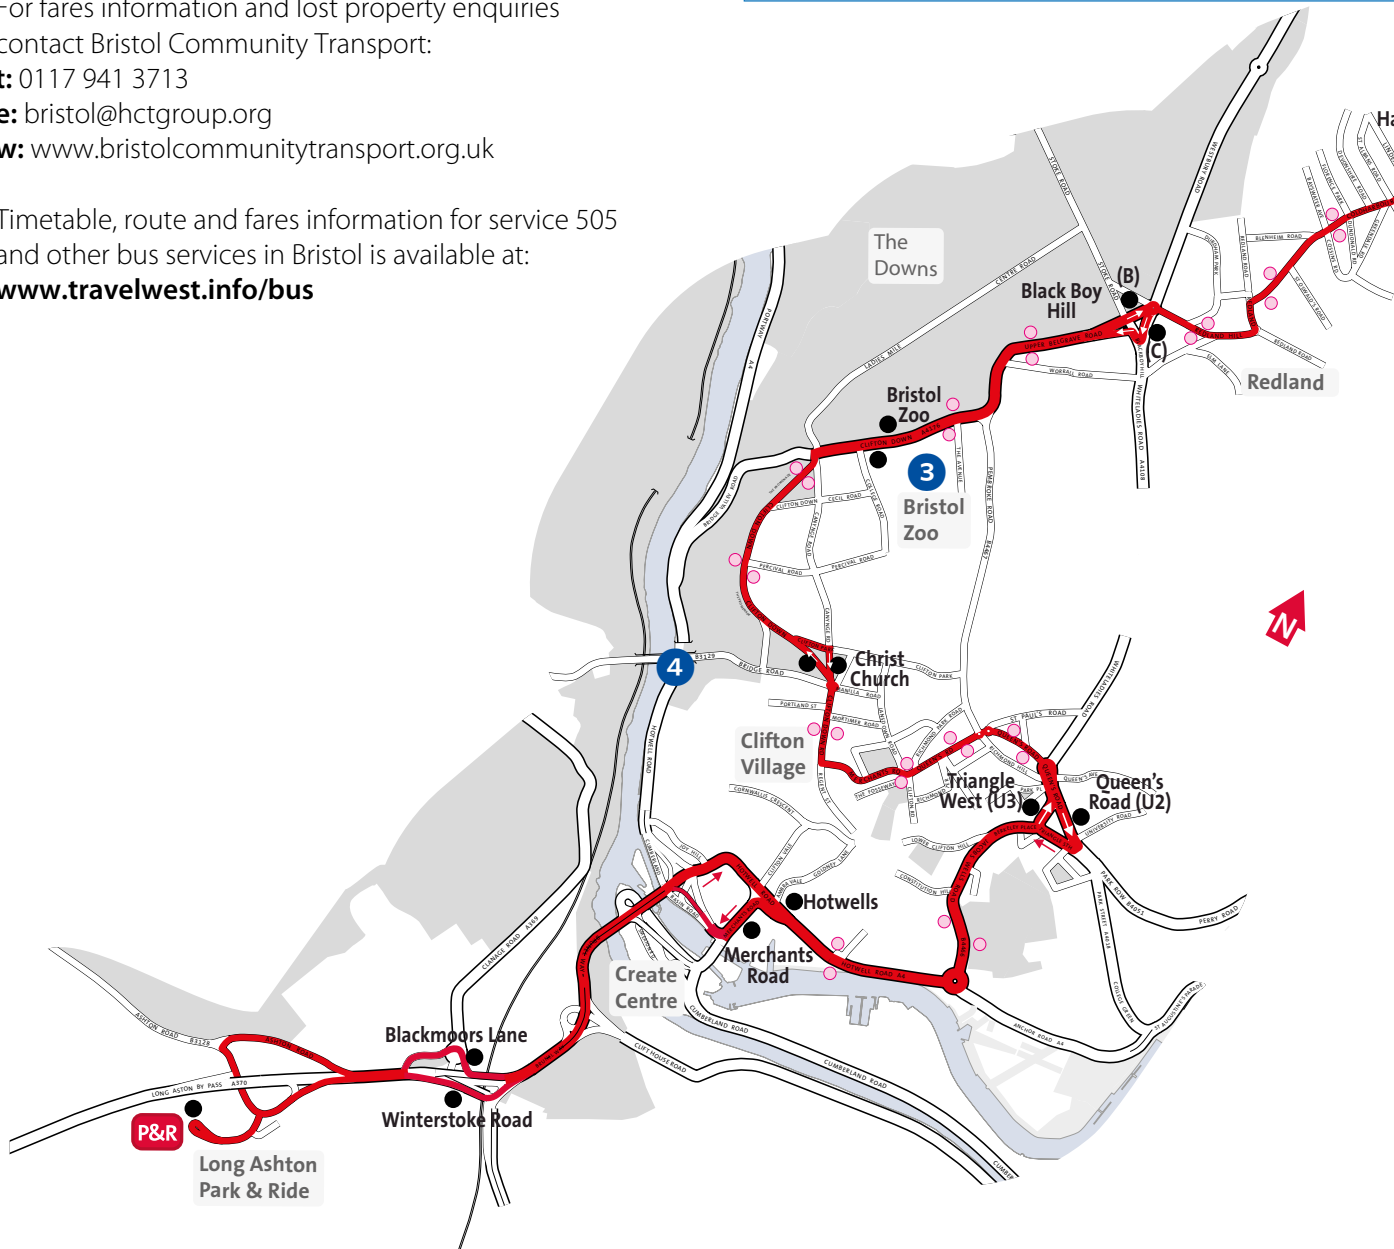

505

Service 505 provides a service between Long Ashton Park and Ride and Southmead Hospital via Hotwells, Clifton, Redland, Bishopston and Horfield.

The service operates Monday to Sunday except public holidays.

www.travelwest.info/bus

505 Bus Route

KEY

● Bus stop shown in this timetable

○ Other stop (not listed in this timetable)

Visit www.travelwest.info/bus for full timetable

1 Southmead Hospital

2 Horfield Leisure Centre