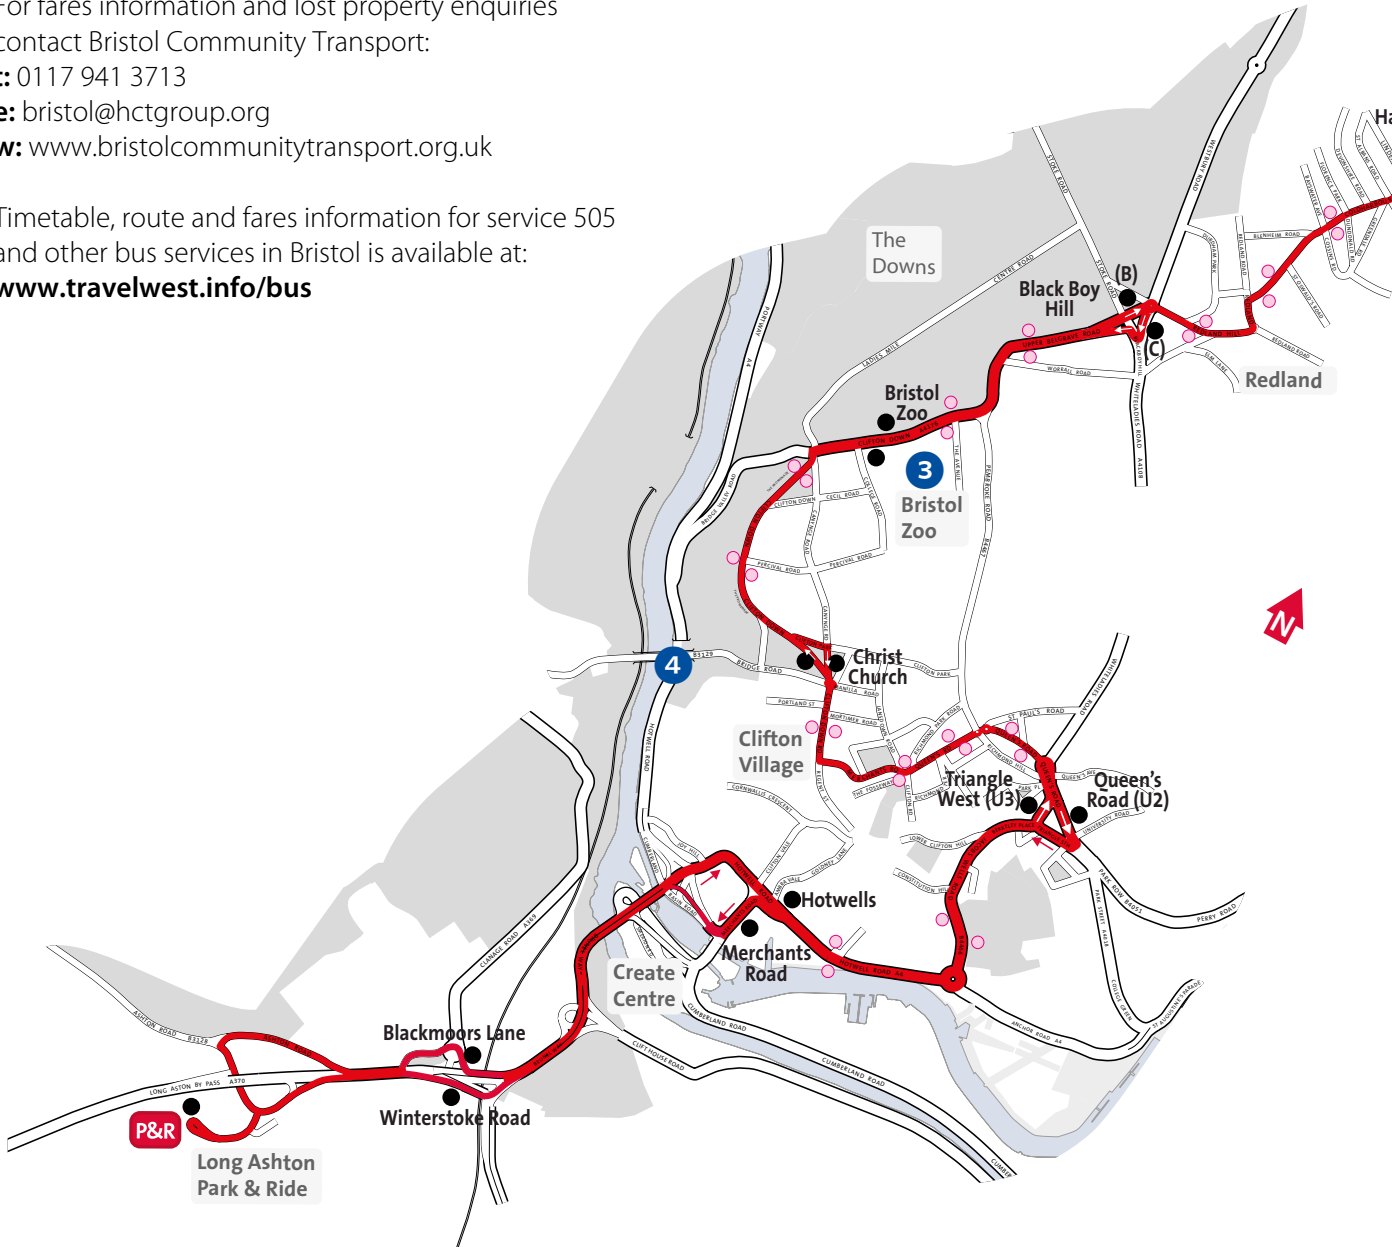

Timetable, route and fares information for service 505 and other bus services in Bristol is available at:

www.travelwest.info/bus

505 Bus Route

KEY

● Bus stop shown in this timetable

○ Other stop (not listed in this timetable)

Visit www.travelwest.info/bus for full timetable

1 Southmead Hospital

2 Horfield Leisure Centre

3 Bristol Zoo

4 Clifton Suspension Bridge

Timetable Information Inside

505 Long Ashton Park & Ride - Southmead Hospital Monday to Friday (not Public Holidays)