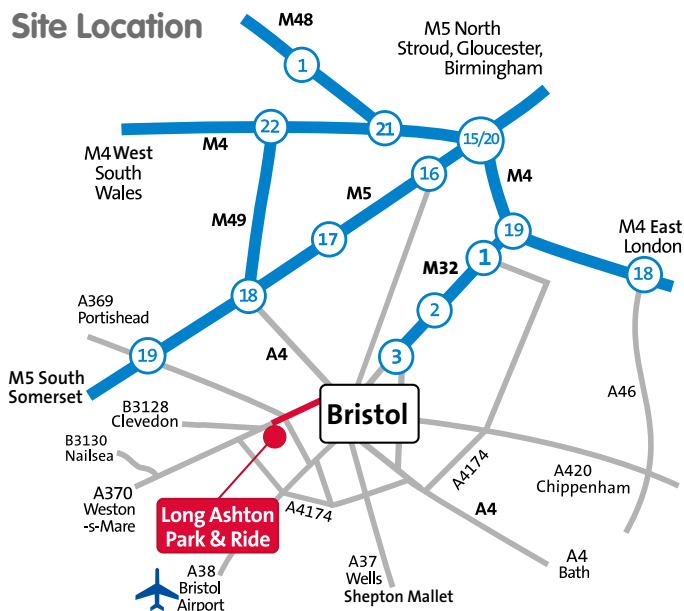

Site at a glance

- 1,500 spaces available at the site
- Car park has CCTV
- Dedicated parking for disabled drivers
- Toilets and baby changing facilities

Site Location