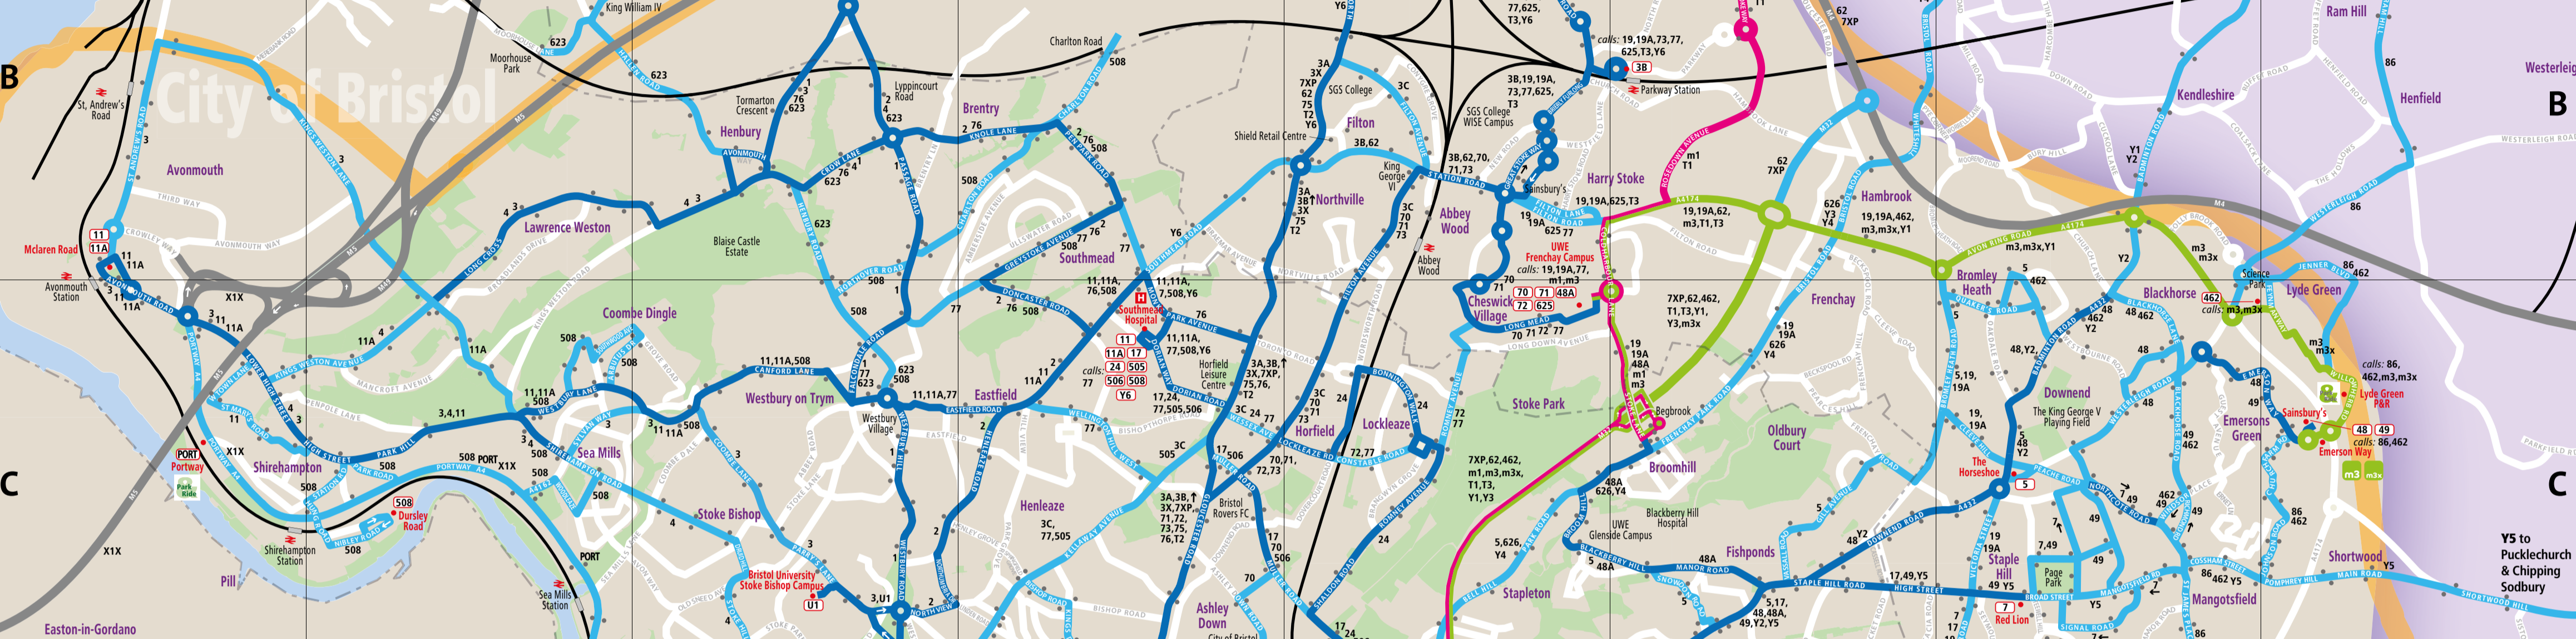

Bristol Network Map

Key

- High frequency bus services (12 minutes or less daytime)
- Other bus served roads
- metrolink routes
- Cribbs Causeway to Hengrove Park
- Long Ashton P&R to City Centre
- Emersons Green to City Centre
- (m3x express service does not go via UWE)
- First fare zones: Inner zone
- Outer zone
- Bristol Rider boundary
- Council boundary

Legend

- 70 Bus route number
- Route terminus
- Principal bus stops
- Other bus stops
- Bus runs in direction of arrow
- Park & Ride
- Rayway line & station
- Hospital

© Crown Copyright and database rights 2019, Ordnance Survey 100023406.

Which bus goes where in Bristol?