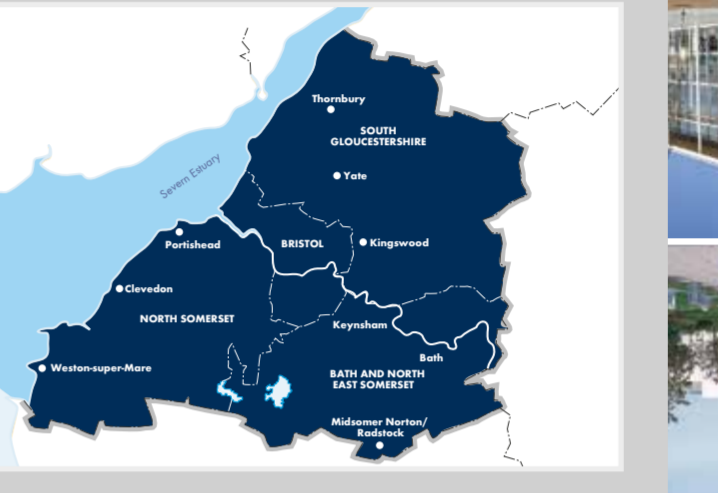

metrobus
an express bus service for the greater Bristol area

look where metrobus can take you:
m1 Cribbs Causeway to Hengrove Park
m2 Long Ashton Park & Ride to City Centre
m3 Emersons Green to City Centre

For further information on routes, timetables, ticketing and fares, visit metrobusbristol.co.uk telephone 0117 922 2910 email metrobus@westofengland.org

Multi-operator Day Ticket

Fixed price bus travel... no matter how many journeys you make

Multi-operator day ticket – for further information visit www.travelwest.info/rider

Adult per day **£5.00**
Student* (with NUS card) per day **£3.50**
Child (under 16) per day **£3.50**

Available on board your bus - ask the driver

Concessionary Travel

Diamond Travelcard
Dependent upon your age or if you have a qualifying disability (please check full details on your local council's website), you can apply for a Diamond Travelcard. This gives you free bus travel after 0900 on Mondays to Fridays and all day at weekends in Bristol, South Gloucestershire, Bath and North East Somerset and North Somerset.

A Diamond Travelcard also gives you free bus travel across the rest of England between 0930 and 2300 on Mondays to Fridays and all day at weekends. In some areas the hours of validity are longer – please refer to the local council's website for more information.

For further information contact your Council:
Bath & North East Somerset Council telephone: 01225 394041 www.bathnes.gov.uk
Bristol City Council telephone: 0117 922 2600 www.bristol.gov.uk
North Somerset Council telephone: 01934 426426 www.n-somerset.gov.uk
South Gloucestershire Council telephone: 01454 868004 www.southglos.gov.uk

Greater Bristol Travel Map
valid from July 2019

Bus Operators in Bristol

Abus
104 Winchester Road
Brislington
Bristol BS4 3NL
T: 0117 971 0251
E: alan@abus.co.uk
www.abus.co.uk

Bath Bus Company
6 North Parade
Bath BA1 1LF
T: 01225 330444
www.bathbuscompany.com

BCT: Bristol Community Transport (CT Plus)
To the Rear of
137 Parson Street
Bristol BS3 5RB
T: 0117 941 3713
E: bristol@htcgroup.org
www.bristolcommunitytransport.org.uk

EuroTaxis
Dean Road
Yate, Bristol BS37 5NH
T: 0333 666 6666
E: info@eurotaxis.com
www.eurotaxis.com

First West of England
Enterprise House
Easton Road, Bristol BS5 0DZ
T: 0345 602 0121
E: firstsouthuk@firstgroup.com
www.firstgroup.com/bristol

Somerbus
Old Colliery Yard, Wick Lane
Pensford, Bristol BS39 4BU
T: 01761 490760
E: somerbus@btinternet.com

South Gloucestershire Bus and Coach
Gipsy Patch Lane
Patchway, Bristol BS34 6QD
T: 0117 931 4340
E: enquires@southglos.org

Stagecoach West
3rd Floor 65 London Road
Gloucester GL1 3HF
T: 01452 418630
E: west.enquiries@stagecoachbus.com
www.stagecoachbus.com

Contacting your local authority

Sustainable Transport (100TS)
Bristol City Council
PO BOX 3176
Bristol BS3 9FS
T: 0117 922 4454
E: passenger.transport@bristol.gov.uk
www.travelwest.info

Transport and Procurement
South Gloucestershire Council
Dept. for Environment and Community Services
PO Box 1954
Bristol BS37 0DD
T: 01454 868004
E: PublicTransport@southglos.gov.uk

Public Transport Team,
B&NES Council, Lewis House,
Manvers Street
Bath BA1 1JG
T: 01225 394041

Travelling to and from Bristol Airport

A1 Airport Flyer Express Link

Service A1 links central Bristol and Temple Meads Station to Bristol Airport via Hotwells and Ashton Vale. The service operates 24 hours a day, 7 days a week with departures up to every 10 minutes*. No pre-booking required – just pay the driver on boarding.

For timetable and fares information visit www.bristolairport.co.uk

*Please note that service A1 does not operate on Christmas Day. A limited service operates on Boxing Day and New Years Day.

Park & Ride Services for Bristol