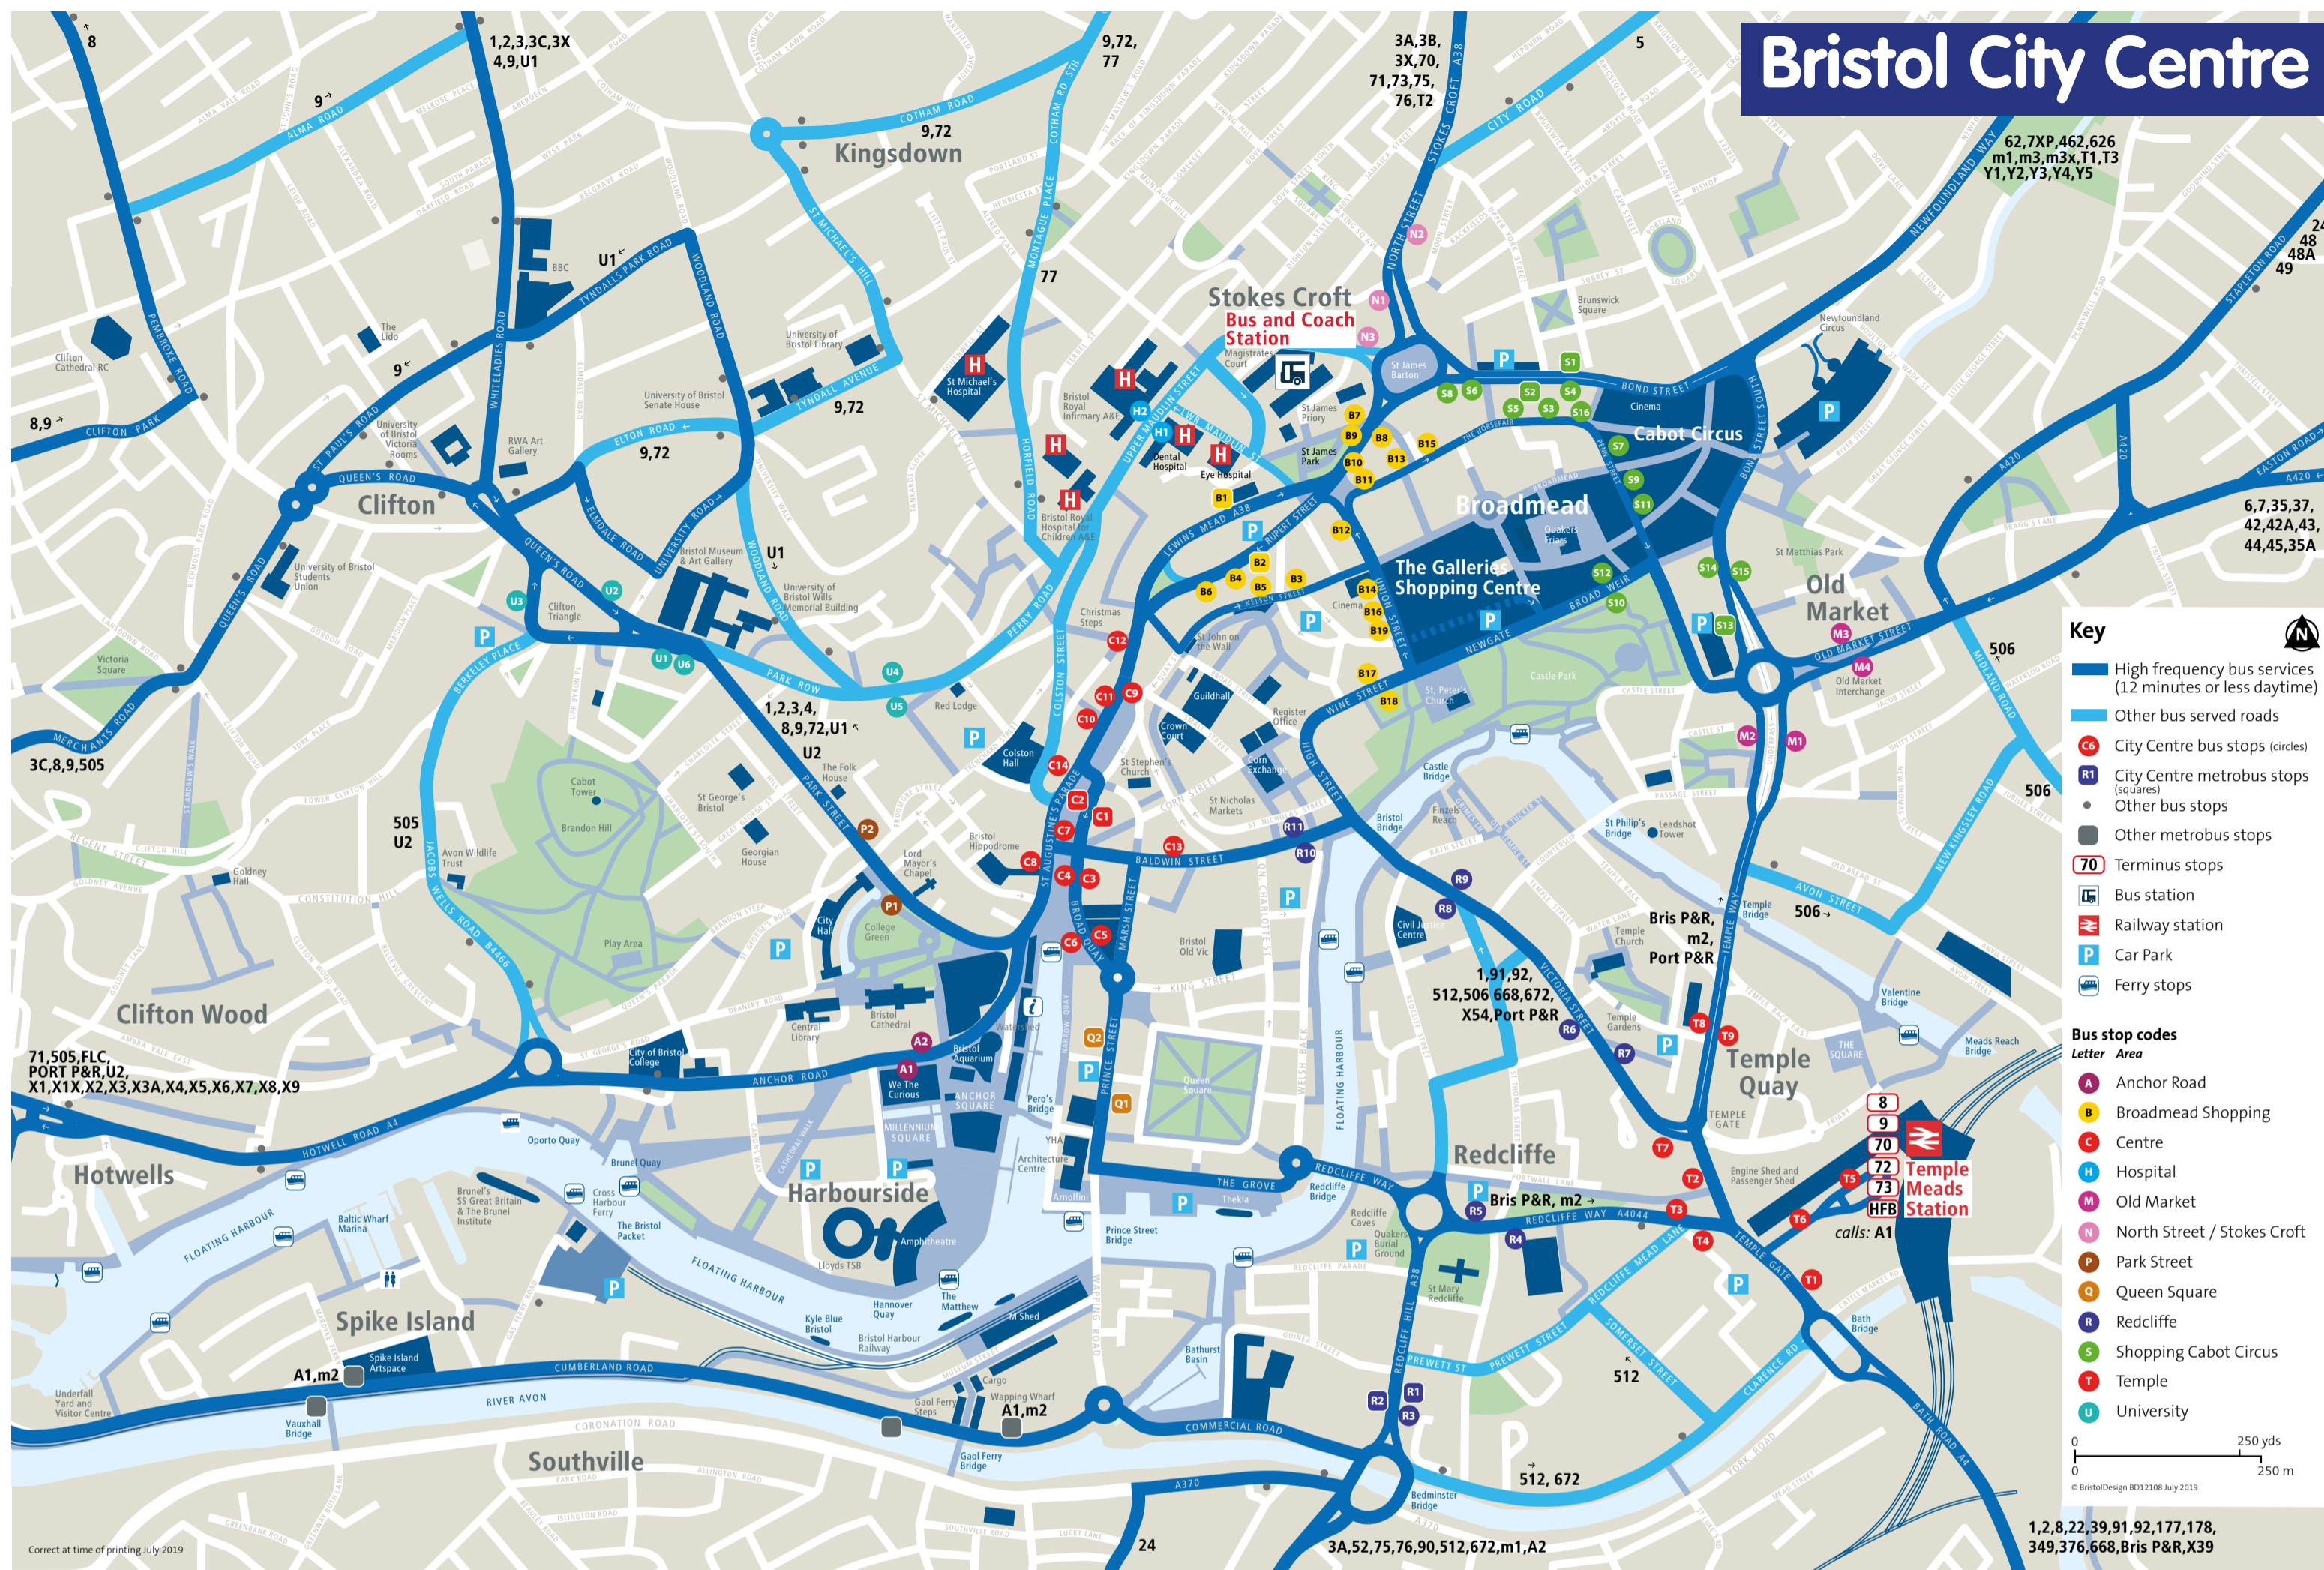

Information on frequencies for the services listed above is available under the 'where and when buses go' section. Timetable and route information is also available by calling Traveline **0871 200 22 33**.

Travel Information

First Bus travelhub

The First Bus travelhub in Bristol Bus Station provides information on travelling in and around Bristol by public transport. First staff provide timetable, route and fares information on all local First bus services. A lost property service for First buses is also provided.

Opening hours: **Monday to Friday: 0800 - 1800, Saturday: 0900 - 1700 and Sunday: 1000 - 1600** (closed on Public Holidays)

Tourist Information Centre

The Tourist Information Centre, located beside the Watershed near the Centre, provides a wide range of public transport information on services in the Bristol area. You can also purchase tickets for the Airport Flyer, First Bus Services and megabus.

Opening hours: **Monday to Saturday: 1000 - 1700 and Sunday: 1000 - 1700** (The Tourist Information Centre is open 362 days a year, and only closed on 25th and 26th Dec and 1st January) or visit www.visitbristol.co.uk

www.travelinesw.com
0871 200 22 33
public transport info

Calls cost 12p per minute plus your phone company's access charge.

Where do I catch my bus in Bristol city centre?

Bus stops in the central area are identified with a specific stop code dependent on area. For example, letter B refers to the Broadmead shopping area, there are 19 stops in this group, and the colour yellow has been used to identify these stops. See the map key for explanation of letters and corresponding areas. This table lists buses serving Central Bristol and which stops they use. Service numbers are coloured to match those used on the Bus map above.

Service	Operator	Direction	Stops
1	First	Cribbs Causeway Broom Hill	T2, R6, R8, B16, C9, P1, U1, U3 U2, P2, C10, B11, S10, B18, R9, R7, T1
2	First	Cribbs Causeway Stockwood	T2, R6, R8, B16, C9, P1, U1, U3 U2, P2, C10, B11, S10, B18, R9, R7, T1
3	First	Cribbs Causeway Broadmead	B12, C9, P1, U1, U3 U2, P2, C10, B12
3A	Stagecoach West	Aztec West Ashton Vale	R2, C6, C10, B1, B7, N1 N2, B10, B4, C5, R3
3B	Stagecoach West	Aztec West Centre	B1, B7, N1 C10, B1, B7, H1, U5, U6, U3
3X	Stagecoach West	Aztec West Centre	U2, U4, H2, N3, H1, C10, B1
4	First	Cribbs Causeway Broadmead	B12, C9, P1, U1, U3 U2, P2, C10, B12
5	First	Downend Centre	B1, B9, N1 N2, B10, B1
6	First	Kingswood Centre	C4, B3, B15, S9, M3 M4, S14, S8, B4, C3
7	First	Staple Hill Centre	C4, B3, B15, S9, M3 M4, S14, S8, B4, C3
7XP	First	Newport/Magor Bristol Bus Station	Bus Station, S1 N2, Bus Station
8	First	Clifton Temple Meads	T5, T8, M2, S14, S8, C9, P1, U6, U3 U2, P2, C11, B3, B15, S9, M1, T9, T5
9	First	Clifton Village via Redland Temple Meads	T5, T8, M2, S14, S8, C9, P1, U6, U3 U2, P2, C11, B3, B15, S9, M1, T9, T5
22	First	Highridge Old Market	C6, B15, M1, T1 T4, R4, C6, B3, B15, M1
24	First	Ashton Vale Southmead Hospital	M4, S14, B10, C9, C5, R1 R2, C6, B5, S12, M3
35	First	Marshfield Bristol	C4, B3, B13, S11, M3 M4, S14, S8, B4, C3
36	First	Brislington Centre	C4, B5, B15, S9, M3 M4, S14, S8, B4, C3