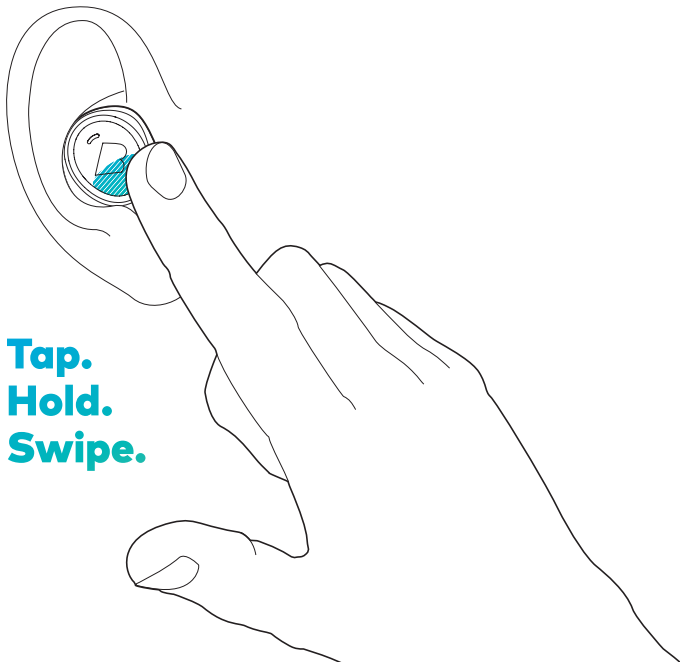

Control

First connect Audio

Insert The Dash into your ear and search for **The Dash** in the Bluetooth® menu of your device.

! If your Dash does not show up in the list, do a Long Hold (5 sec) on the Right Dash. You can find video tutorials on bragi.com/support

..... Long Hold (5 sec) on the Right Dash to make Bluetooth® visible

Then connect Sensors

To connect The Dash sensors to your device, open the Bragi App and select your Dash in the device list.

! Make sure to connect The Dash audio system first before connecting the sensors.

EarTouch

Control your Dash with tap, hold and swipe gestures using the EarTouch Interface.

Tap.
Hold.
Swipe.

The EarTouch Interface is located on the lower half of each Dash.

Hold on both Dash simultaneously to turn **TouchLock** on

Basic Controls

Right Dash

Listen & Communicate

Tap	Play/Pause	●
2× Tap	Next song	●●
3× Tap	Previous song	●●●
Swipe	Volume Up/Down	↔
Hold 1 sec	Right Menu	▬
Long Hold 5 sec	Connect Bluetooth®	▬

Left Dash

Control Applications