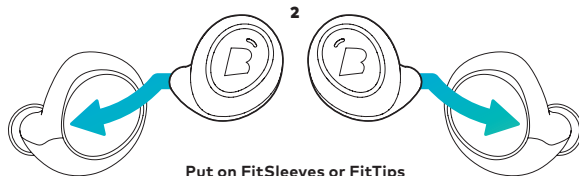

The PerfectFit

bragi.com/support

Your Dash will automatically turn on once both **The Left & Right Dash** are inserted

PerfectFit

Try all FitSleeve & FitTip sizes to get the PerfectFit. The sensors must be in contact with your skin to get best tracking results.

L M S XS

FitSleeves best for Activities

L M S
FitTips Pro best for Audio

1
Remove FitTips

2
Put on FitSleeves or FitTips

3

And now ...

Connect

Control

First connect Audio

Insert The Dash into your ear and search for **The Dash** in the Bluetooth® menu of your device.

! If your Dash does not show up in the list, do a Long Hold (5 sec) on the Right Dash. You can find video tutorials on bragi.com/support