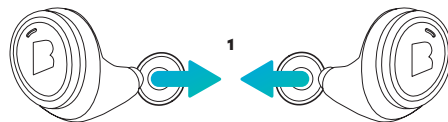

update.bragi.com

When connected to your computer you can also upload songs into the **My Music** folder on The Dash.

▶ Video tutorials on bragi.com/support

Insert

1. Tilt The Dash slightly forward.
2. Insert the tip firmly in your ear canal.
3. Adjust The Dash by rotating it backwards.

The PerfectFit

bragi.com/support

Your Dash will automatically turn on once both **The Left & Right Dash** are inserted

PerfectFit

Try all FitSleeve & FitTip sizes to get the PerfectFit. The sensors must be in contact with your skin to get best tracking results.

L M S XS

FitSleeves best for Activities

L M S
FitTips Pro best for Audio

1
Remove FitTips

2
Put on FitSleeves or FitTips

3

And now ...

Connect