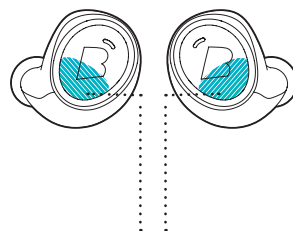

EarTouch

Control your Dash with tap, hold and swipe gestures using the EarTouch Interface.

Tap.
Hold.
Swipe.

The EarTouch Interface is located on the lower half of each Dash.

Hold on both Dash simultaneously to turn **TouchLock** on

Basic Controls

Right Dash

Listen & Communicate

Tap	Play/Pause	●
2× Tap	Next song	●●
3× Tap	Previous song	●●●
Swipe	Volume Up/Down	↔
Hold 1 sec	Right Menu	▬
Long Hold 5 sec	Connect Bluetooth®	▬

Left Dash

Control Applications

Swipe	Audio Transparency	↔
Hold 1 sec	Left Menu	▬

Menu navigation

Tap	Select	●
Swipe	Next / Previous menu item	↔
Hold 1 sec	Close menu	▬

Hold 1 sec to open Left Menu

Hold 1 sec to open Right Menu

Activate more features
in the **Bragi App**