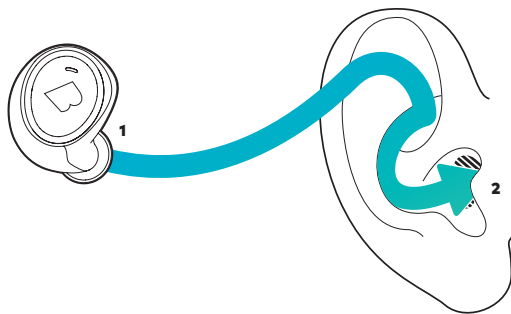

update.bragi.com

When connected to your computer you can also upload songs into the **My Music** folder on The Dash.

▶ Video tutorials on bragi.com/support

Insert

1. Tilt The Dash slightly forward.
2. Insert the tip firmly in your ear canal.
3. Adjust The Dash by rotating it backwards.

The PerfectFit

bragi.com/support

Your Dash will automatically turn on once both **The Left & Right Dash** are inserted

PerfectFit

Try all FitSleeve & FitTip sizes to get the PerfectFit. The sensors must be in contact with your skin to get best tracking results.