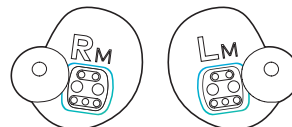

The PerfectFit

bragi.com/support

Your Dash will automatically turn on once both **The Left & Right Dash** are inserted

PerfectFit

Try all FitSleeve & FitTip sizes to get the PerfectFit. The sensors must be in contact with your skin to get best tracking results.

L M S XS

FitSleeves best for Activities

L M S
FitTips Pro best for Audio

1
Remove FitTips

2
Put on FitSleeves or FitTips

3

And now ...

Connect