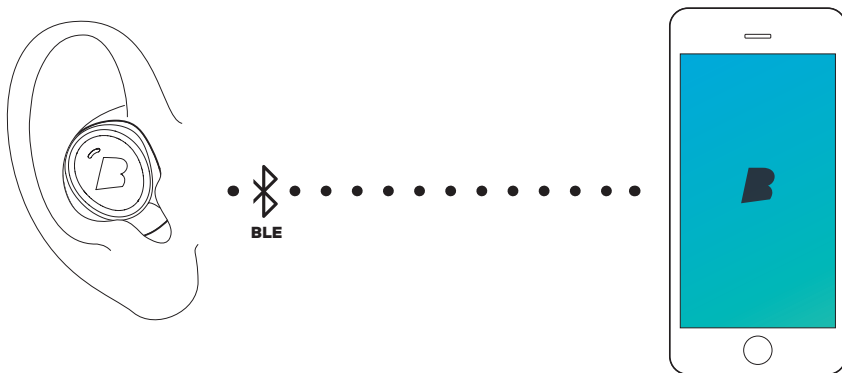

L M S XS

FitSleeves best for Activities

L M S
FitTips Pro best for Audio

1
Remove FitTips

2
Put on FitSleeves or FitTips

3

And now ...

Connect

Control

First connect Audio

Insert The Dash into your ear and search for **The Dash** in the Bluetooth® menu of your device.

! If your Dash does not show up in the list, do a Long Hold (5 sec) on the Right Dash. You can find video tutorials on bragi.com/support

..... Long Hold (5 sec) on the Right Dash to make Bluetooth® visible

Then connect Sensors

To connect The Dash sensors to your device, open the Bragi App and select your Dash in the device list.

! Make sure to connect The Dash audio system first before connecting the sensors.

EarTouch

Control your Dash with tap, hold and swipe gestures using the EarTouch Interface.

Tap.
Hold.
Swipe.

The EarTouch Interface is located on the lower half of each Dash.

Hold on both Dash simultaneously to turn **TouchLock** on