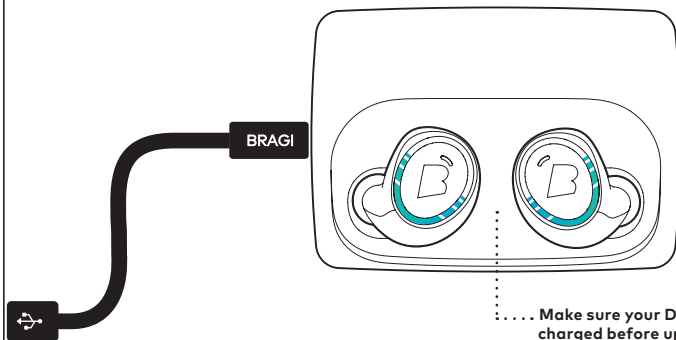

Sound Settings

... and more

Charge

Before using The Dash, charge it for at least 1 hour. This will also activate your Dash.

Battery status of The Dash

- full 
- high 
- medium 
- low 

Shake.

See the current battery status by shaking your Dash.

With The Dash in The Charger, connect to your computer or a power supply via USB.

Update

Your Dash learns new skills when updated to the newest **Bragi OS**.
Download from update.bragi.com

..... Make sure your Dash is charged before updating.

update.bragi.com

When connected to your computer you can also upload songs into the **My Music** folder on The Dash.

▶ Video tutorials on bragi.com/support

Insert

1. Tilt The Dash slightly forward.
2. Insert the tip firmly in your ear canal.
3. Adjust The Dash by rotating it backwards.