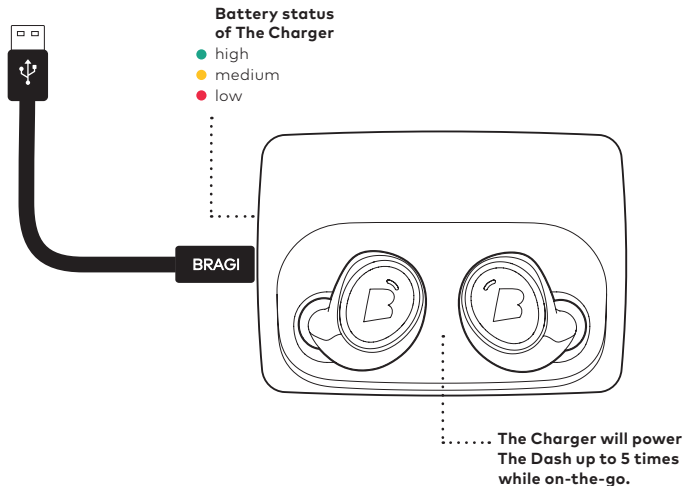

Sound Settings

... and more

Charge

Before using The Dash, charge it for at least 1 hour. This will also activate your Dash.

Battery status of The Dash

- full 
- high 
- medium 
- low 

Shake.

See the current battery status by shaking your Dash.