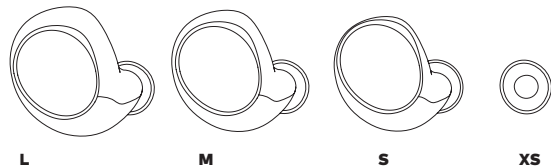

update.bragi.com

When connected to your computer you can also upload songs into the **My Music** folder on The Dash.

▶ Video tutorials on bragi.com/support

Insert

1. Tilt The Dash slightly forward.
2. Insert the tip firmly in your ear canal.
3. Adjust The Dash by rotating it backwards.

The PerfectFit

bragi.com/support

Your Dash will automatically turn on once both **The Left & Right Dash** are inserted

PerfectFit

Try all FitSleeve & FitTip sizes to get the PerfectFit. The sensors must be in contact with your skin to get best tracking results.

L M S XS

FitSleeves best for Activities

L M S
FitTips Pro best for Audio

1
Remove FitTips

2
Put on FitSleeves or FitTips

3

And now ...

Connect