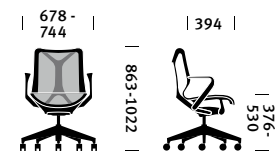

Specs

Family
Work Chair
Stool

The following information applies only to Cosm work chairs.

Overview

Maximum User Weight 350 lb/159 kg
Population Range 5th-95th Percentile

Back Support

Intercept Suspension Standard

Seat Height

Chairs 376mm-531mm
Stool 579mm - 826mm*

*range may vary depending on cylinder height

Tilt
Auto Harmonic Tilt

Back Options

Low Back
Mid Back
High Back

Arm Options

No Arms
Fixed Arms
Height-Adjustable Arms
Leaf Arms

Statement of Line

Work Chair

Low-Back Chair

Mid-Back Chair

High-Back Chair

Stool

Low-Back Stool

Mid-Back Stool