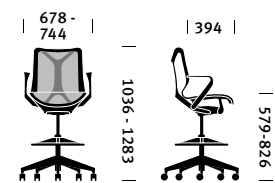

Specs

Family
Work Chair
Stool

The following information applies only to Cosm work chairs.

Overview

Maximum User Weight 350 lb/159 kg
Population Range 5th-95th Percentile

Back Support

Intercept Suspension Standard

Seat Height

Chairs 376mm-531mm
Stool 579mm - 826mm*

*range may vary depending on cylinder height

Tilt
Auto Harmonic Tilt

Back Options

Low Back
Mid Back
High Back

Arm Options

No Arms
Fixed Arms
Height-Adjustable Arms
Leaf Arms

Statement of Line

Work Chair

Low-Back Chair

Mid-Back Chair

High-Back Chair

Stool

Low-Back Stool

Mid-Back Stool