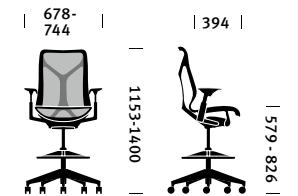

Specs

Family
Work Chair
Stool

The following information applies only to Cosm work chairs.

Overview

Maximum User Weight 350 lb/159 kg
Population Range 5th-95th Percentile

Back Support

Intercept Suspension Standard

Seat Height

Chairs 376mm-531mm
Stool 579mm - 826mm*

*range may vary depending on cylinder height

Tilt
Auto Harmonic Tilt

Back Options

Low Back
Mid Back
High Back

Arm Options

No Arms
Fixed Arms
Height-Adjustable Arms
Leaf Arms

Statement of Line

Work Chair

Low-Back Chair

Mid-Back Chair

High-Back Chair

Stool

Low-Back Stool

Mid-Back Stool