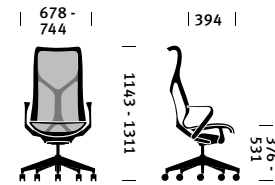

Specs

Family
Work Chair
Stool

The following information applies only to Cosm work chairs.

Overview

Maximum User Weight 350 lb/159 kg
Population Range 5th-95th Percentile

Back Support

Intercept Suspension Standard

Seat Height

Chairs 376mm-531mm
Stool 579mm - 826mm*

*range may vary depending on cylinder height

Tilt
Auto Harmonic Tilt

Back Options

Low Back
Mid Back
High Back

Arm Options

No Arms
Fixed Arms
Height-Adjustable Arms
Leaf Arms

Statement of Line

Work Chair

Low-Back Chair

Mid-Back Chair

High-Back Chair

Stool

Low-Back Stool

Mid-Back Stool