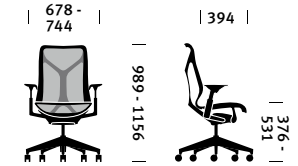

Specs

Family
Work Chair
Stool

The following information applies only to Cosm work chairs.

Overview

Maximum User Weight 350 lb/159 kg
Population Range 5th-95th Percentile

Back Support

Intercept Suspension Standard

Seat Height

Chairs 376mm-531mm
Stool 579mm - 826mm*

*range may vary depending on cylinder height

Tilt
Auto Harmonic Tilt

Back Options

Low Back
Mid Back
High Back

Arm Options

No Arms
Fixed Arms
Height-Adjustable Arms
Leaf Arms

Statement of Line

Work Chair

Low-Back Chair

Mid-Back Chair

High-Back Chair

Stool

Low-Back Stool

Mid-Back Stool