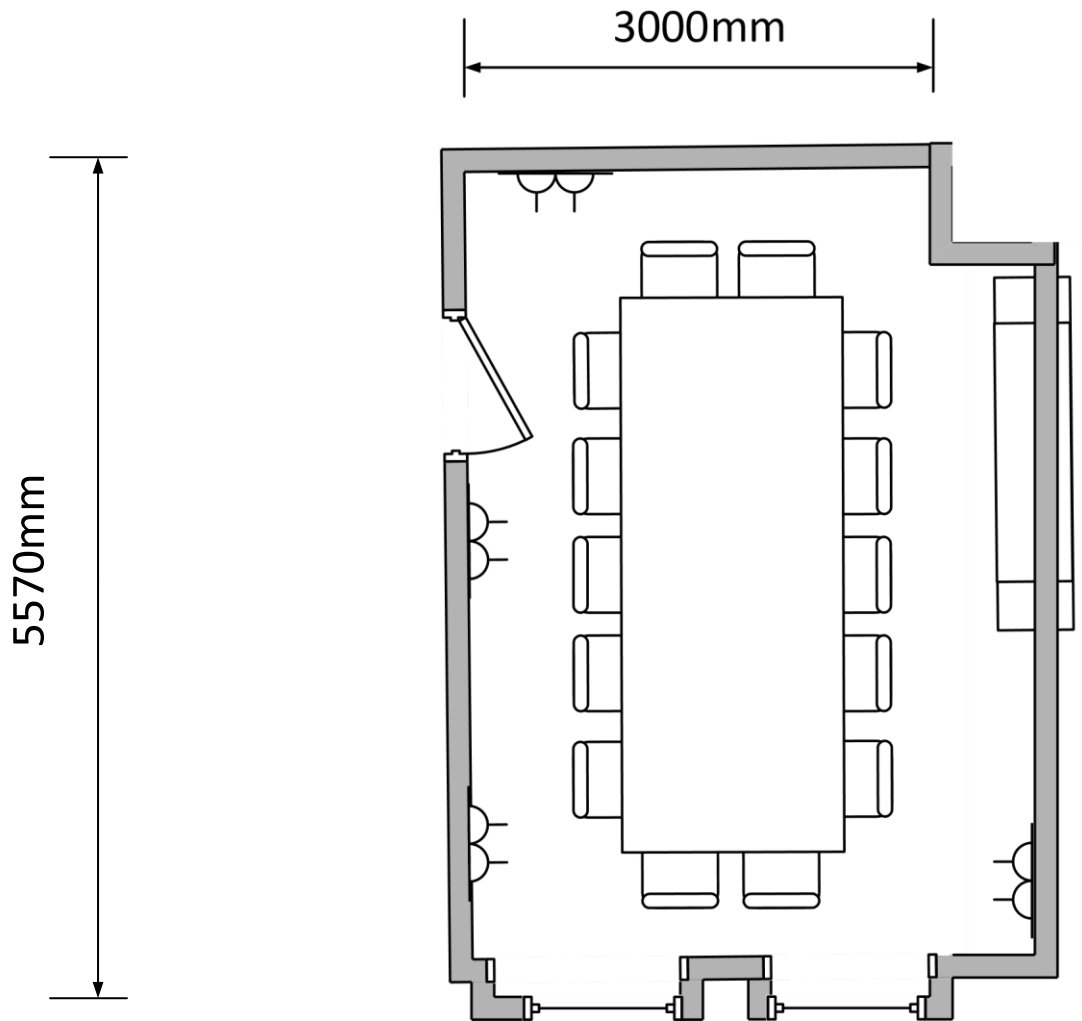

Bolthole 1

6ft round table

Capacity: 3-10

Drawing scale 1:50

Features:

 Double socket (13 amp)

 Conference chair (40mmx40mm)

Bolthole 1

Oval table

Capacity: 6-16

Drawing scale 1:50

Features:

Double socket (13 amp)

Conference chair (40mmx40mm)

Bolthole 1

Theatre style

Capacity: 10-30

Drawing scale 1:50

Features:

Double socket (13 amp)

Conference chair (40mmx40mm)

Bolthole 2

Dinner table

Capacity: 2-14

Drawing scale 1:50

Features:

Double socket (13 amp)

Conference chair (40mmx40mm)