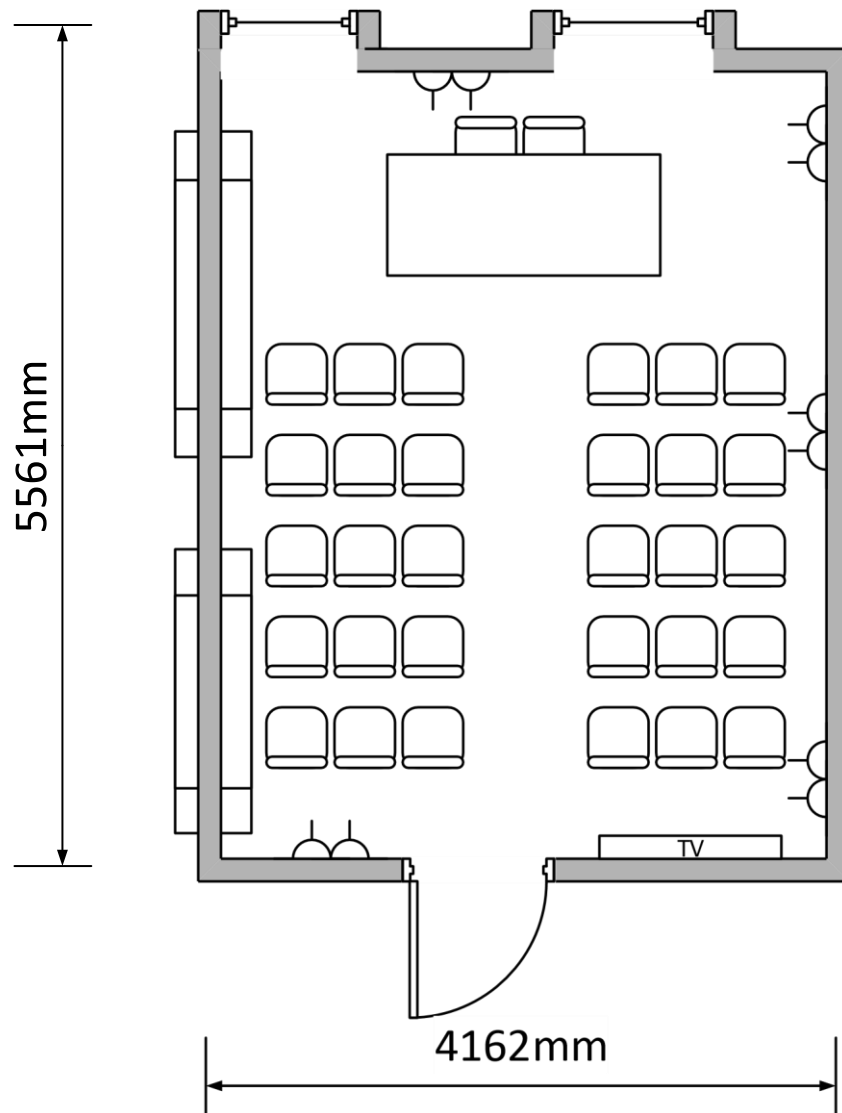

Bolthole 1

6ft round table

Capacity: 3-10

Drawing scale 1:50

Features:

 Double socket (13 amp)

 Conference chair (40mmx40mm)

Bolthole 1

Oval table

Capacity: 6-16

Drawing scale 1:50

Features:

Double socket (13 amp)

Conference chair (40mmx40mm)

Bolthole 1

Theatre style

Capacity: 10-30

Drawing scale 1:50

Features:

Double socket (13 amp)

Conference chair (40mmx40mm)

Bolthole 2

Dinner table

Capacity: 2-14

Drawing scale 1:50

Features:

Double socket (13 amp)

Conference chair (40mmx40mm)