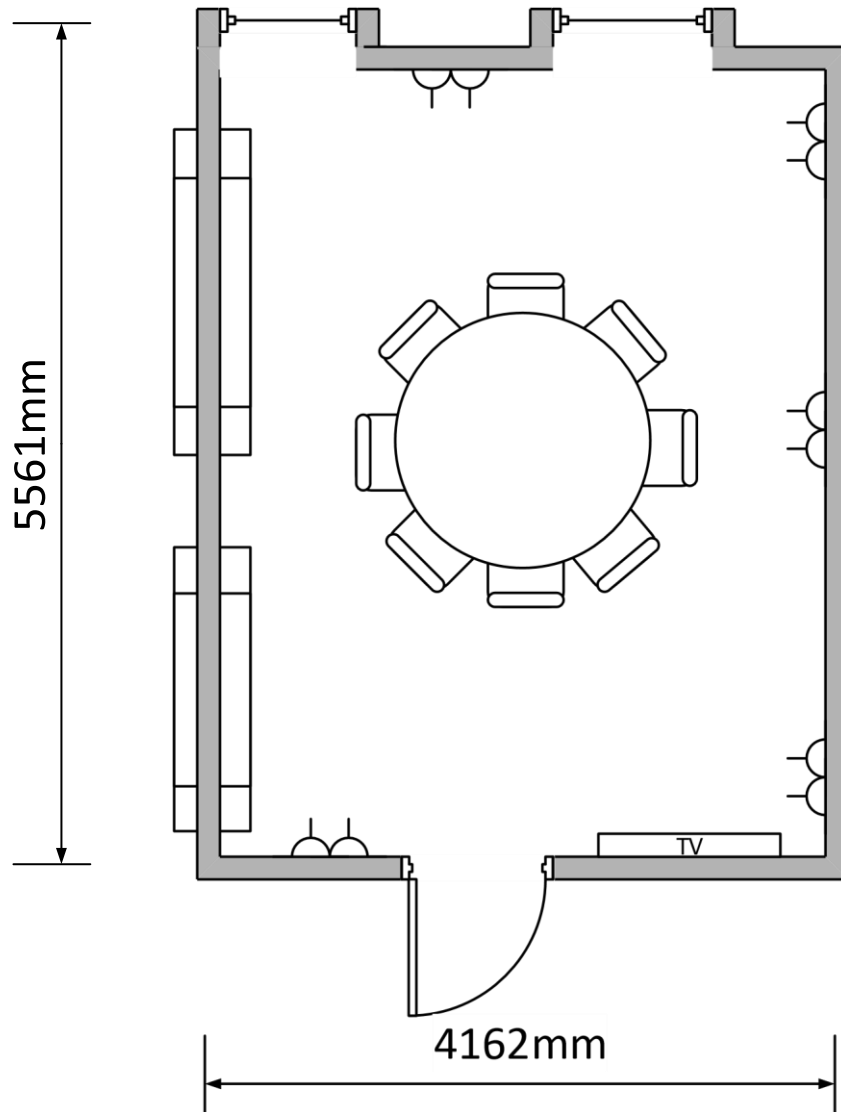

Bolthole 1

6ft round table

Capacity: 3-10

Drawing scale 1:50

Features:

 Double socket (13 amp)

 Conference chair (40mmx40mm)

Bolthole 1

Oval table

Capacity: 6-16

Drawing scale 1:50

Features:

Double socket (13 amp)

Conference chair (40mmx40mm)

Bolthole 1

Theatre style

Capacity: 10-30

Drawing scale 1:50

Features:

Double socket (13 amp)

Conference chair (40mmx40mm)

Bolthole 2

Dinner table

Capacity: 2-14

Drawing scale 1:50

Features:

Double socket (13 amp)

Conference chair (40mmx40mm)