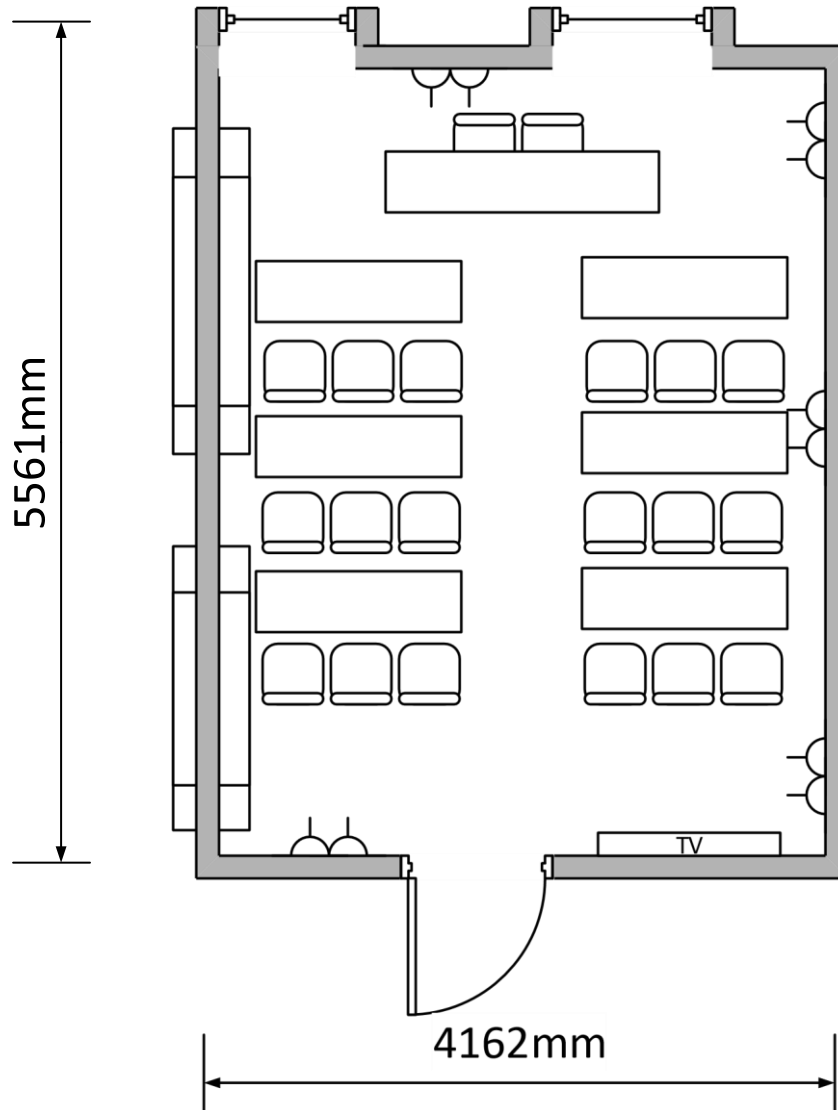

Abbey Hotel

BATH

Bolthole 1 Classroom style

Capacity: 6-18

Drawing scale 1:50

Features:

Double socket (13 amp)

Conference chair (40mmx40mm)