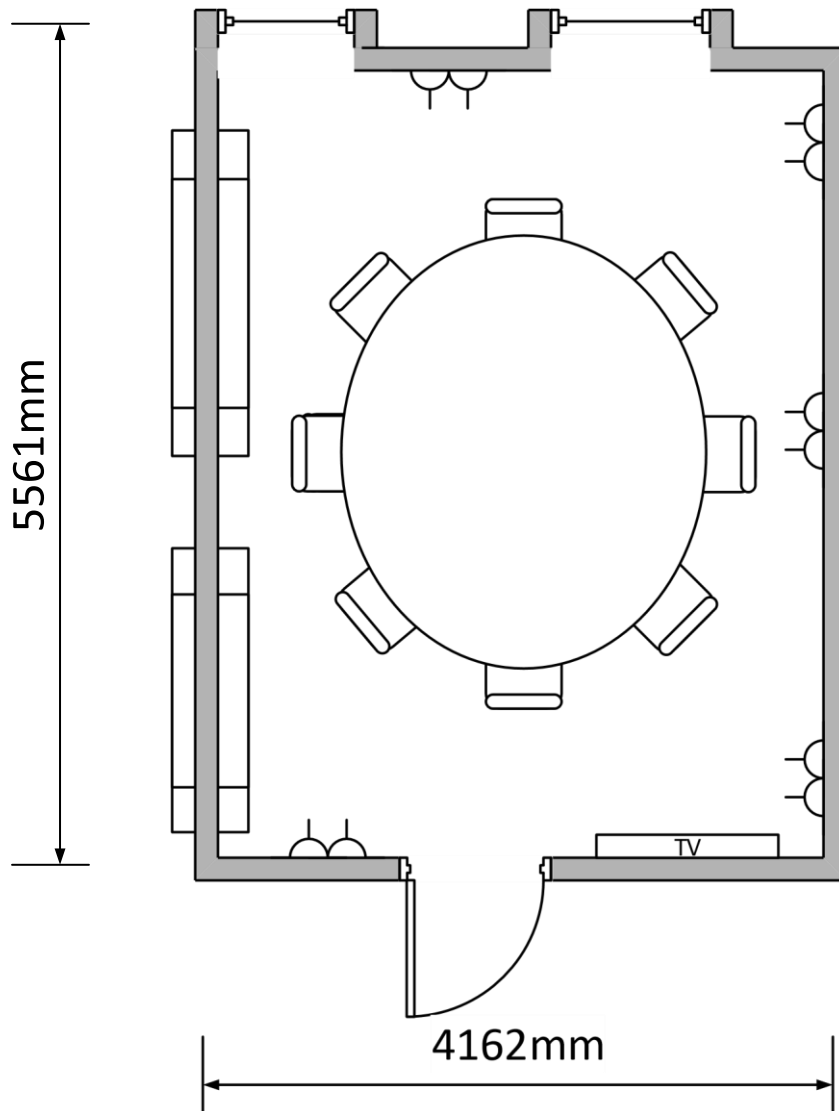

Bolthole 1

6ft round table

Capacity: 3-10

Drawing scale 1:50

Features:

 Double socket (13 amp)

 Conference chair (40mmx40mm)

Bolthole 1

Oval table

Capacity: 6-16

Drawing scale 1:50

Features:

Double socket (13 amp)

Conference chair (40mmx40mm)

Bolthole 1

Theatre style

Capacity: 10-30

Drawing scale 1:50

Features:

Double socket (13 amp)

Conference chair (40mmx40mm)

Bolthole 2

Dinner table

Capacity: 2-14

Drawing scale 1:50

Features:

Double socket (13 amp)

Conference chair (40mmx40mm)