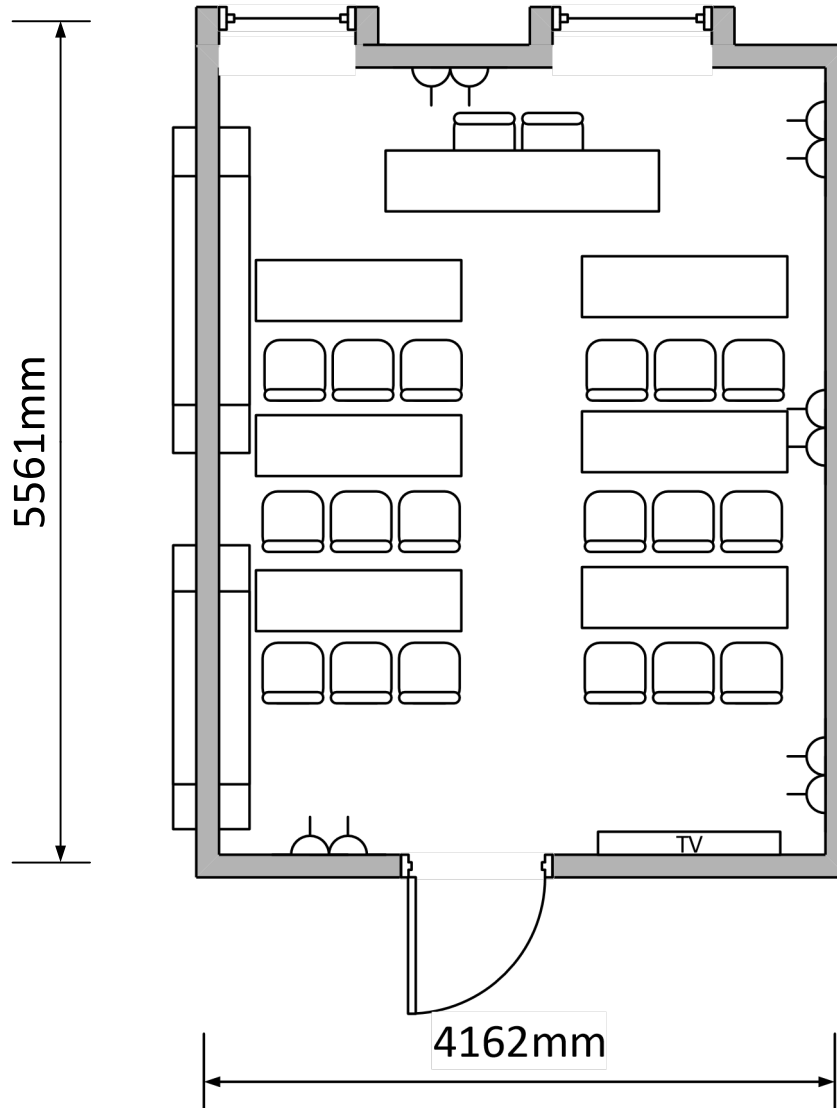

Abbey Hotel

BATH

Bolthole 1 Classroom style

Capacity: 6-18

Drawing scale 1:50

Features:

Double socket (13 amp)

Conference chair (40mmx40mm)

Bolthole 1

6ft round table

Capacity: 3-10

Drawing scale 1:50

Features:

Double socket (13 amp)

Conference chair (40mmx40mm)

Bolthole 1

Oval table

Capacity: 6-16

Drawing scale 1:50

Features:

Double socket (13 amp)

Conference chair (40mmx40mm)

Bolthole 1

Theatre style

Capacity: 10-30

Drawing scale 1:50

Features:

Double socket (13 amp)

Conference chair (40mmx40mm)