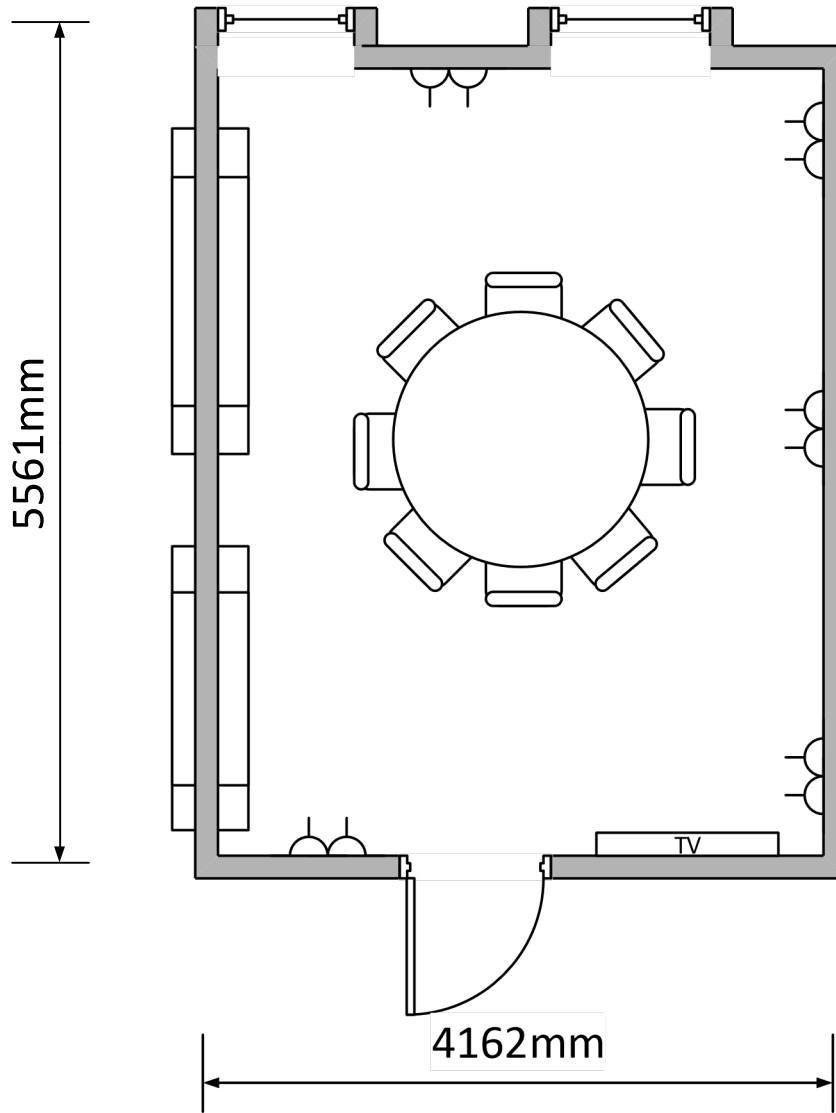

Abbey Hotel

BATH

Bolthole 1 Classroom style

Capacity: 6-18

Drawing scale 1:50

Features:

Double socket (13 amp)

Conference chair (40mmx40mm)

Bolthole 1

6ft round table

Capacity: 3-10

Drawing scale 1:50

Features:

Double socket (13 amp)

Conference chair (40mmx40mm)

Bolthole 1

Oval table

Capacity: 6-16

Drawing scale 1:50

Features:

Double socket (13 amp)

Conference chair (40mmx40mm)

Bolthole 1

Theatre style

Capacity: 10-30

Drawing scale 1:50

Features:

Double socket (13 amp)

Conference chair (40mmx40mm)