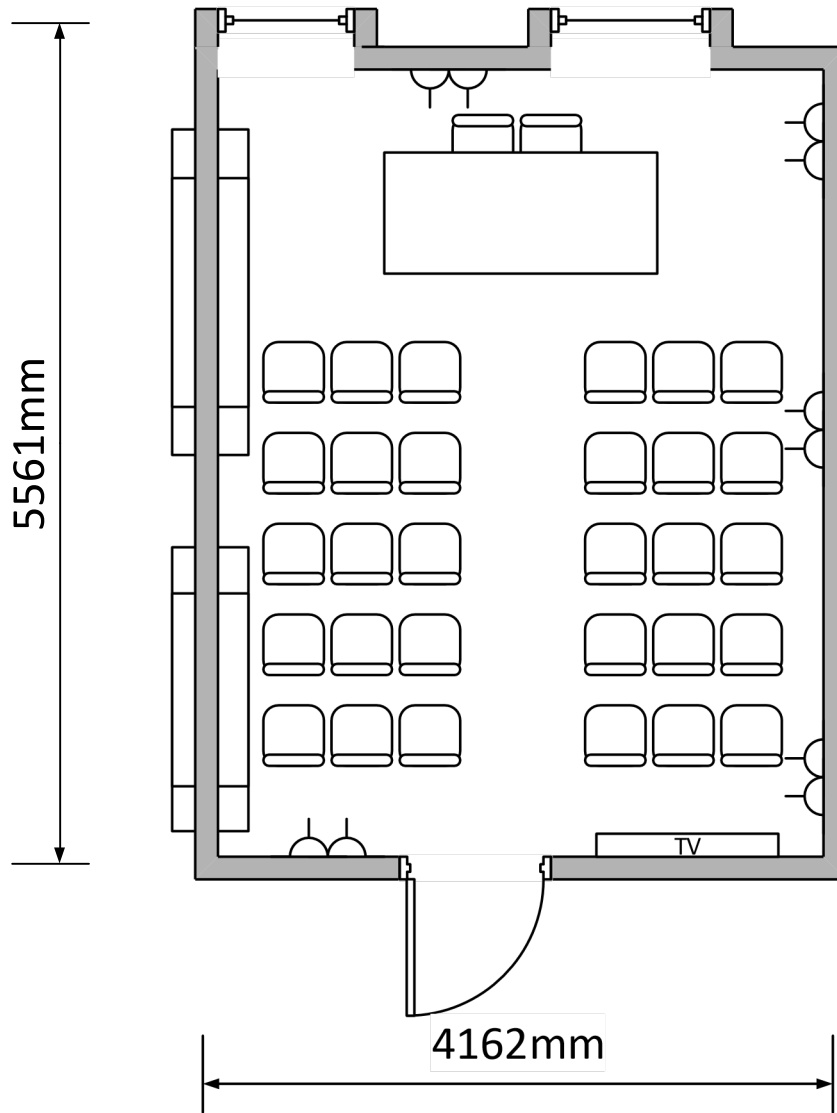

Abbey Hotel

BATH

Bolthole 1 Classroom style

Capacity: 6-18

Drawing scale 1:50

Features:

Double socket (13 amp)

Conference chair (40mmx40mm)

Bolthole 1

6ft round table

Capacity: 3-10

Drawing scale 1:50

Features:

Double socket (13 amp)

Conference chair (40mmx40mm)

Bolthole 1

Oval table

Capacity: 6-16

Drawing scale 1:50

Features:

Double socket (13 amp)

Conference chair (40mmx40mm)

Bolthole 1

Theatre style

Capacity: 10-30

Drawing scale 1:50

Features:

Double socket (13 amp)

Conference chair (40mmx40mm)