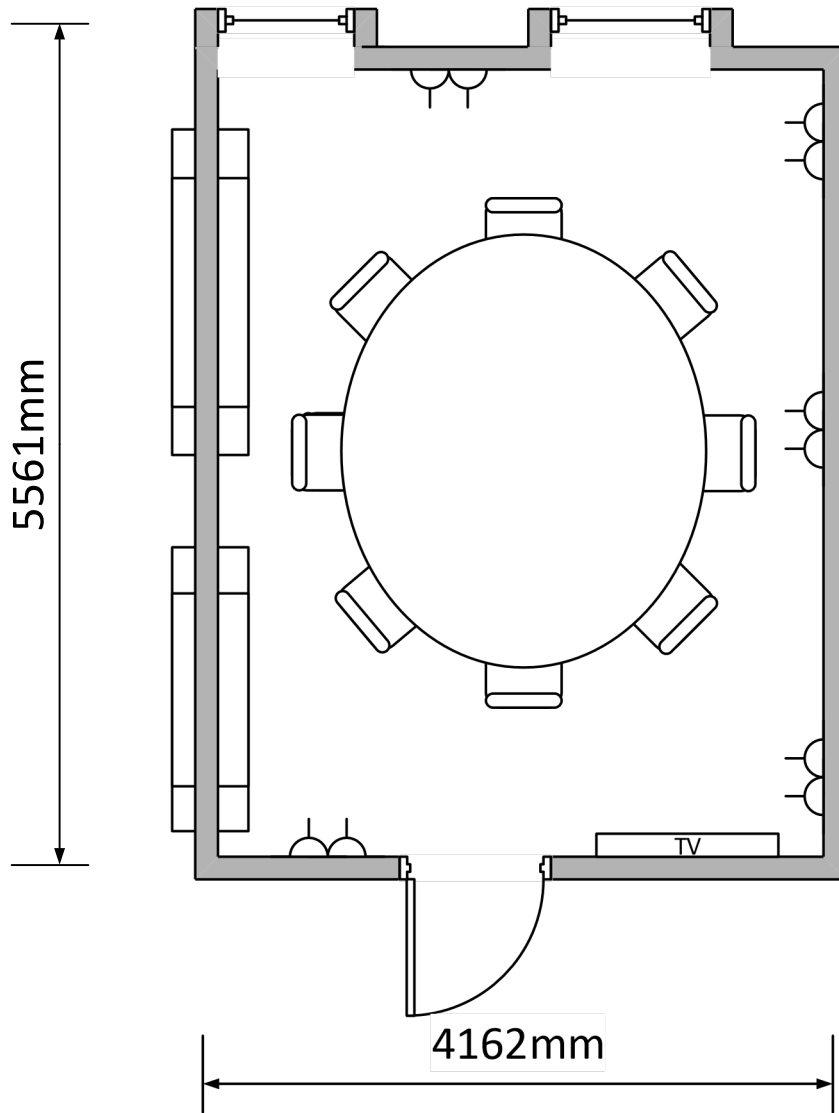

Abbey Hotel

BATH

Bolthole 1 Classroom style

Capacity: 6-18

Drawing scale 1:50

Features:

Double socket (13 amp)

Conference chair (40mmx40mm)

Bolthole 1

6ft round table

Capacity: 3-10

Drawing scale 1:50

Features:

Double socket (13 amp)

Conference chair (40mmx40mm)

Bolthole 1

Oval table

Capacity: 6-16

Drawing scale 1:50

Features:

Double socket (13 amp)

Conference chair (40mmx40mm)

Bolthole 1

Theatre style

Capacity: 10-30

Drawing scale 1:50

Features:

Double socket (13 amp)

Conference chair (40mmx40mm)