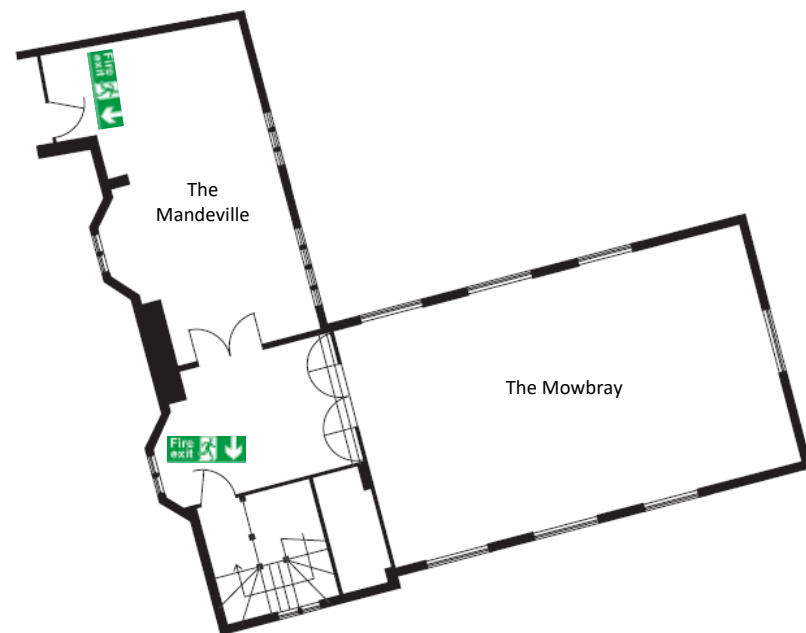

	Tithe Barn	Orangery	Mowbray	Mandeville	Clarence	Victoria	Concord	Tudor Room
Boardroom	40	40	20	8	22	16	10	20
Private Dining	180	80	24	8	~	~	~	20
Cabaret	42	48	15	~	~	~	~	~
U-Shape	40	40	20	~	22	16	10	~
Theatre	120	120	30	~	30	~	~	~

CLOCKWISE FROM TOP LEFT: *The Tithe Barn, the Anne Boleyn drawing room, Great Fosters frontage, the Clarence, the Parterres Gardens, the Mowbray*

**THE COACH HOUSE**

**TITHE BARN EVENT SPACE**

**THE MOWBRAY & MANDEVILLE**