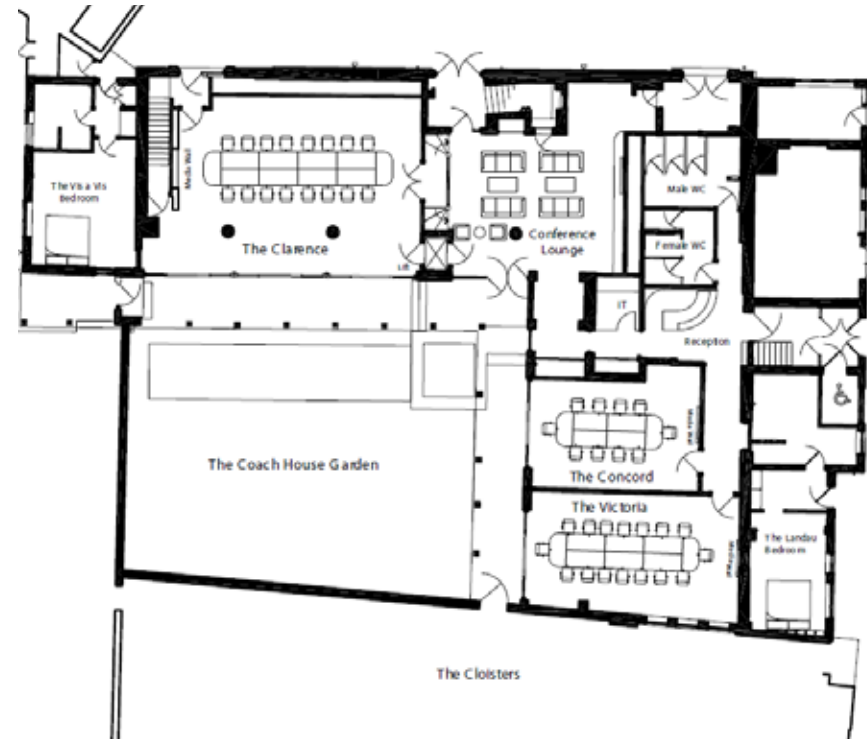

	Tithe Barn	Orangery	Mowbray	Mandeville	Clarence	Victoria	Concord	Tudor Room
Boardroom	40	40	20	8	22	16	10	20
Private Dining	180	80	24	8	~	~	~	20
Cabaret	42	48	15	~	~	~	~	~
U-Shape	40	40	20	~	22	16	10	~
Theatre	120	120	30	~	30	~	~	~

CLOCKWISE FROM TOP LEFT: *The Tithe Barn, the Anne Boleyn drawing room, Great Fosters frontage, the Clarence, the Parterres Gardens, the Mowbray*

**THE COACH HOUSE**

**TITHE BARN EVENT SPACE**

**THE MOWBRAY & MANDEVILLE**