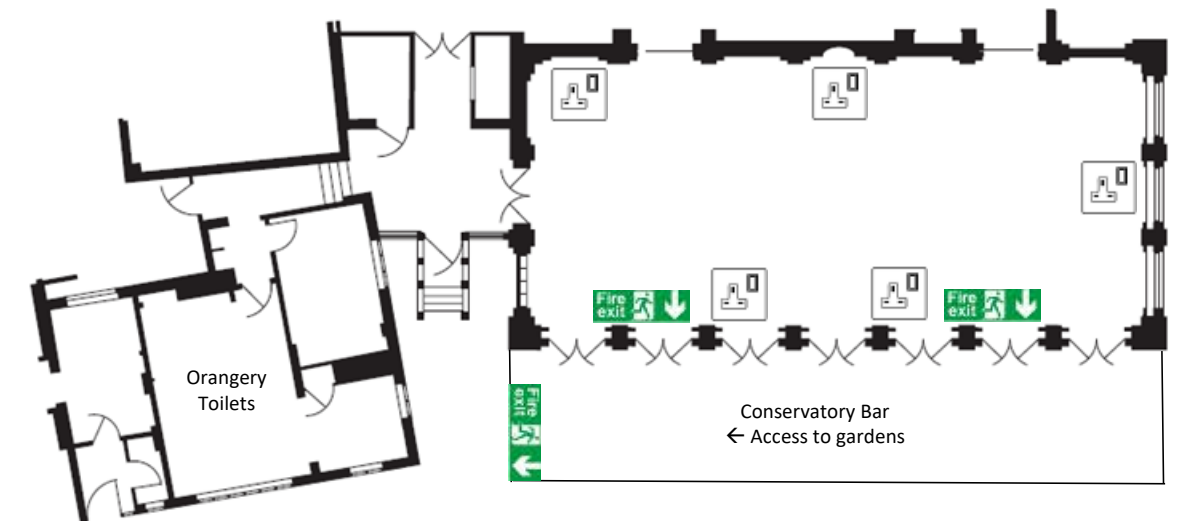

THE ORANGERY