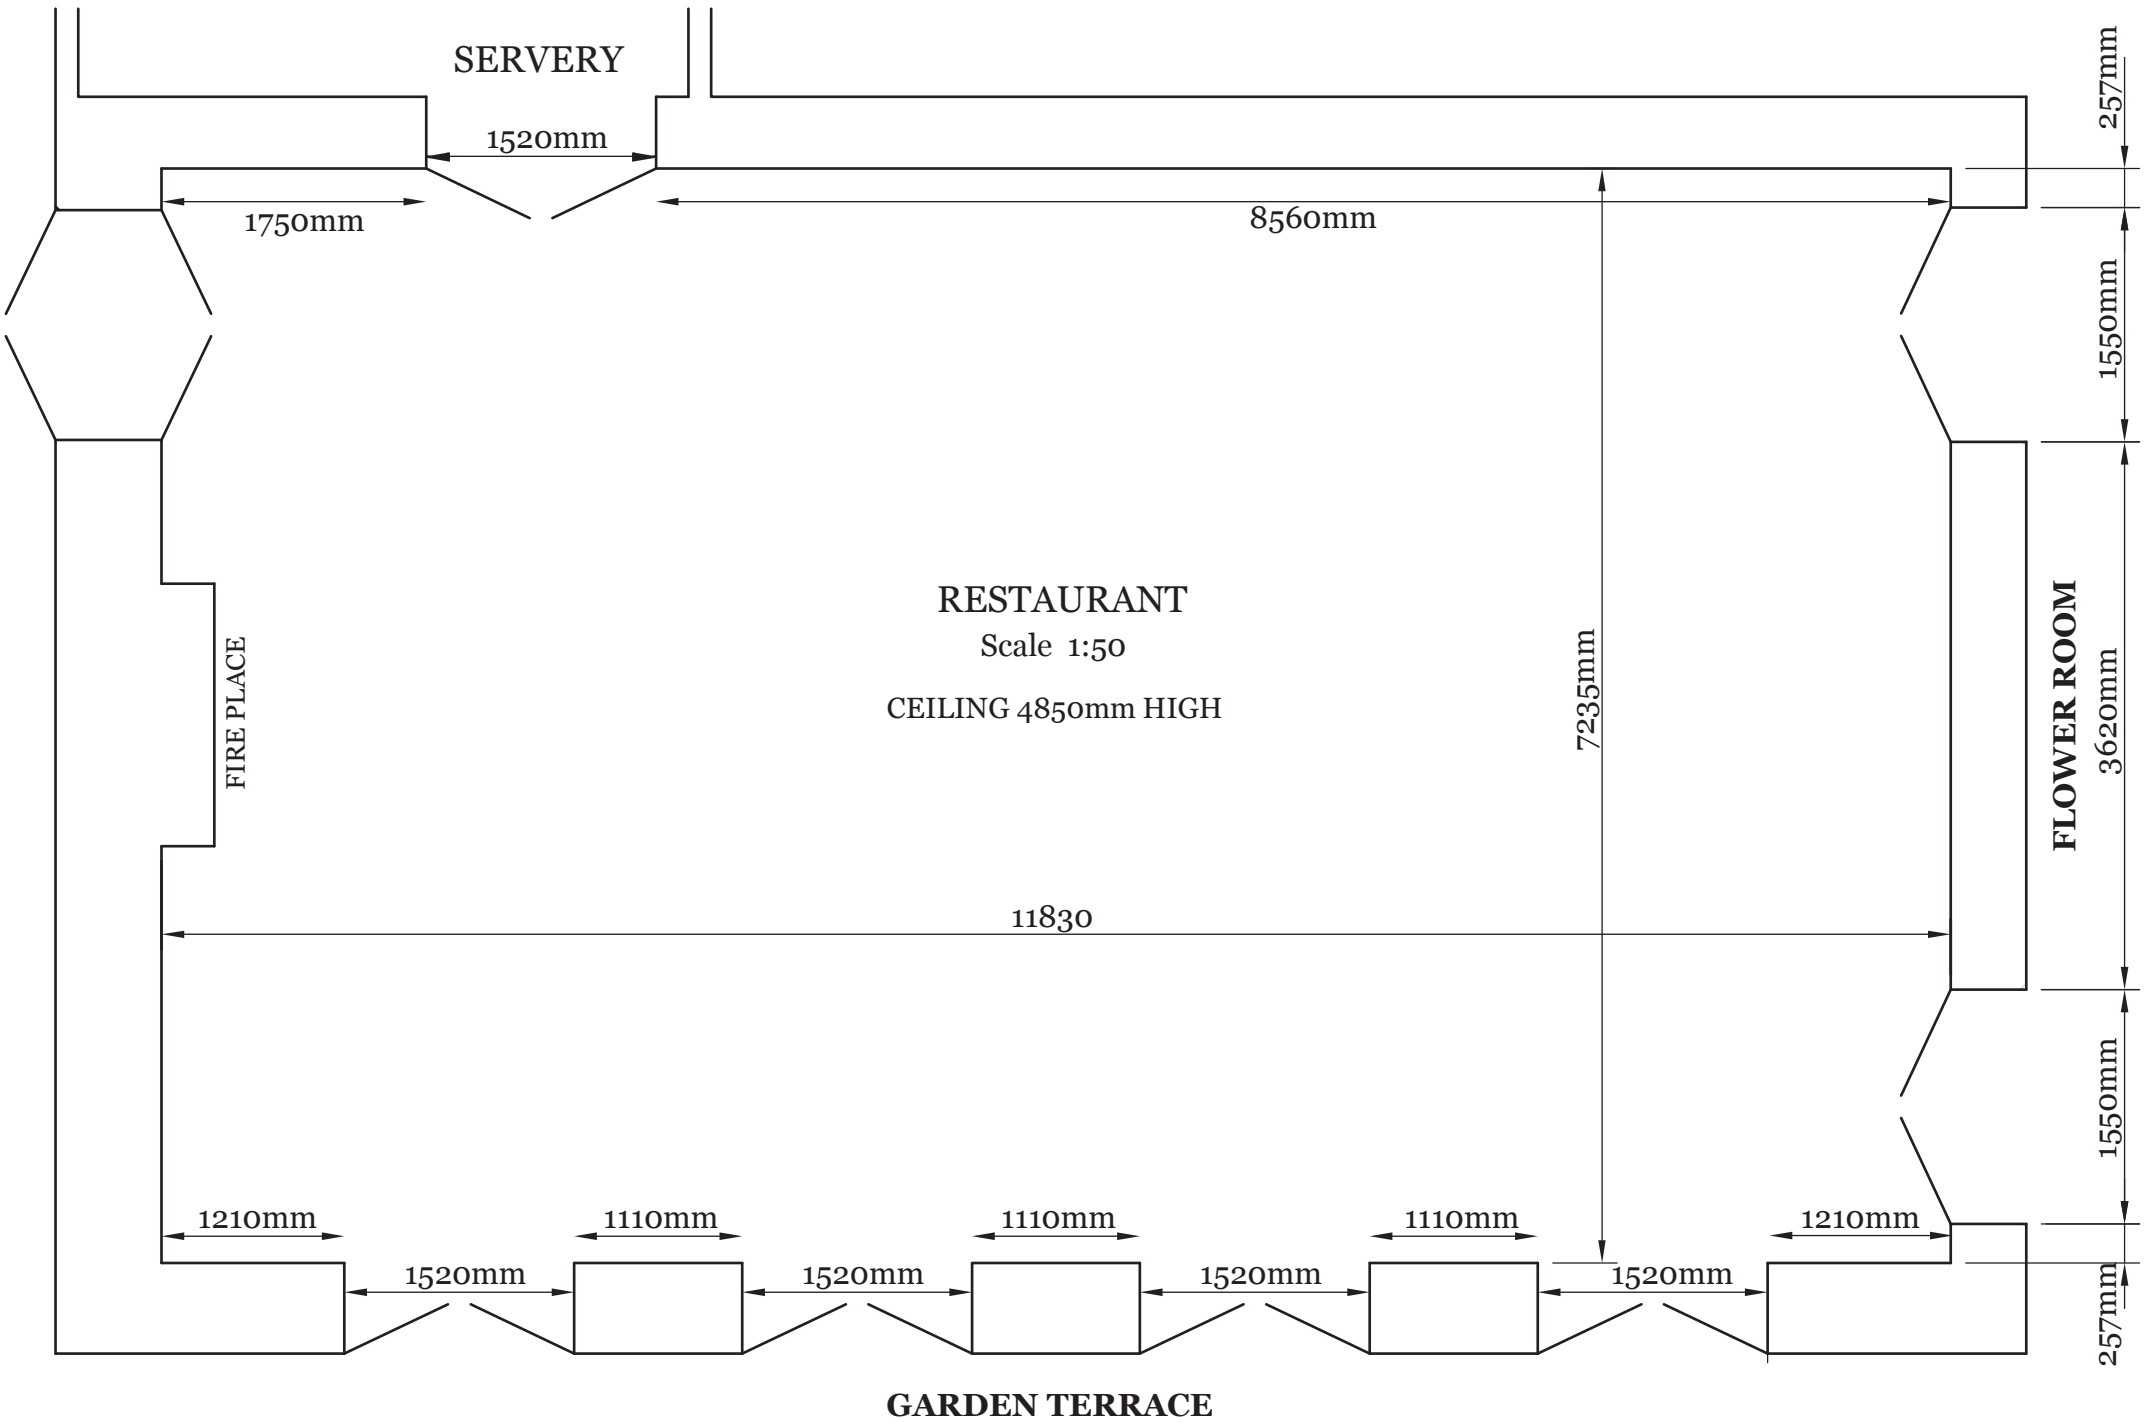

ST. MARY'S CHURCH

SCALE @ 1 - 35

OUTSIDE TERRACE

FRENCH WINDOWS

FRENCH WINDOWS

SCALE @ 1 - 30