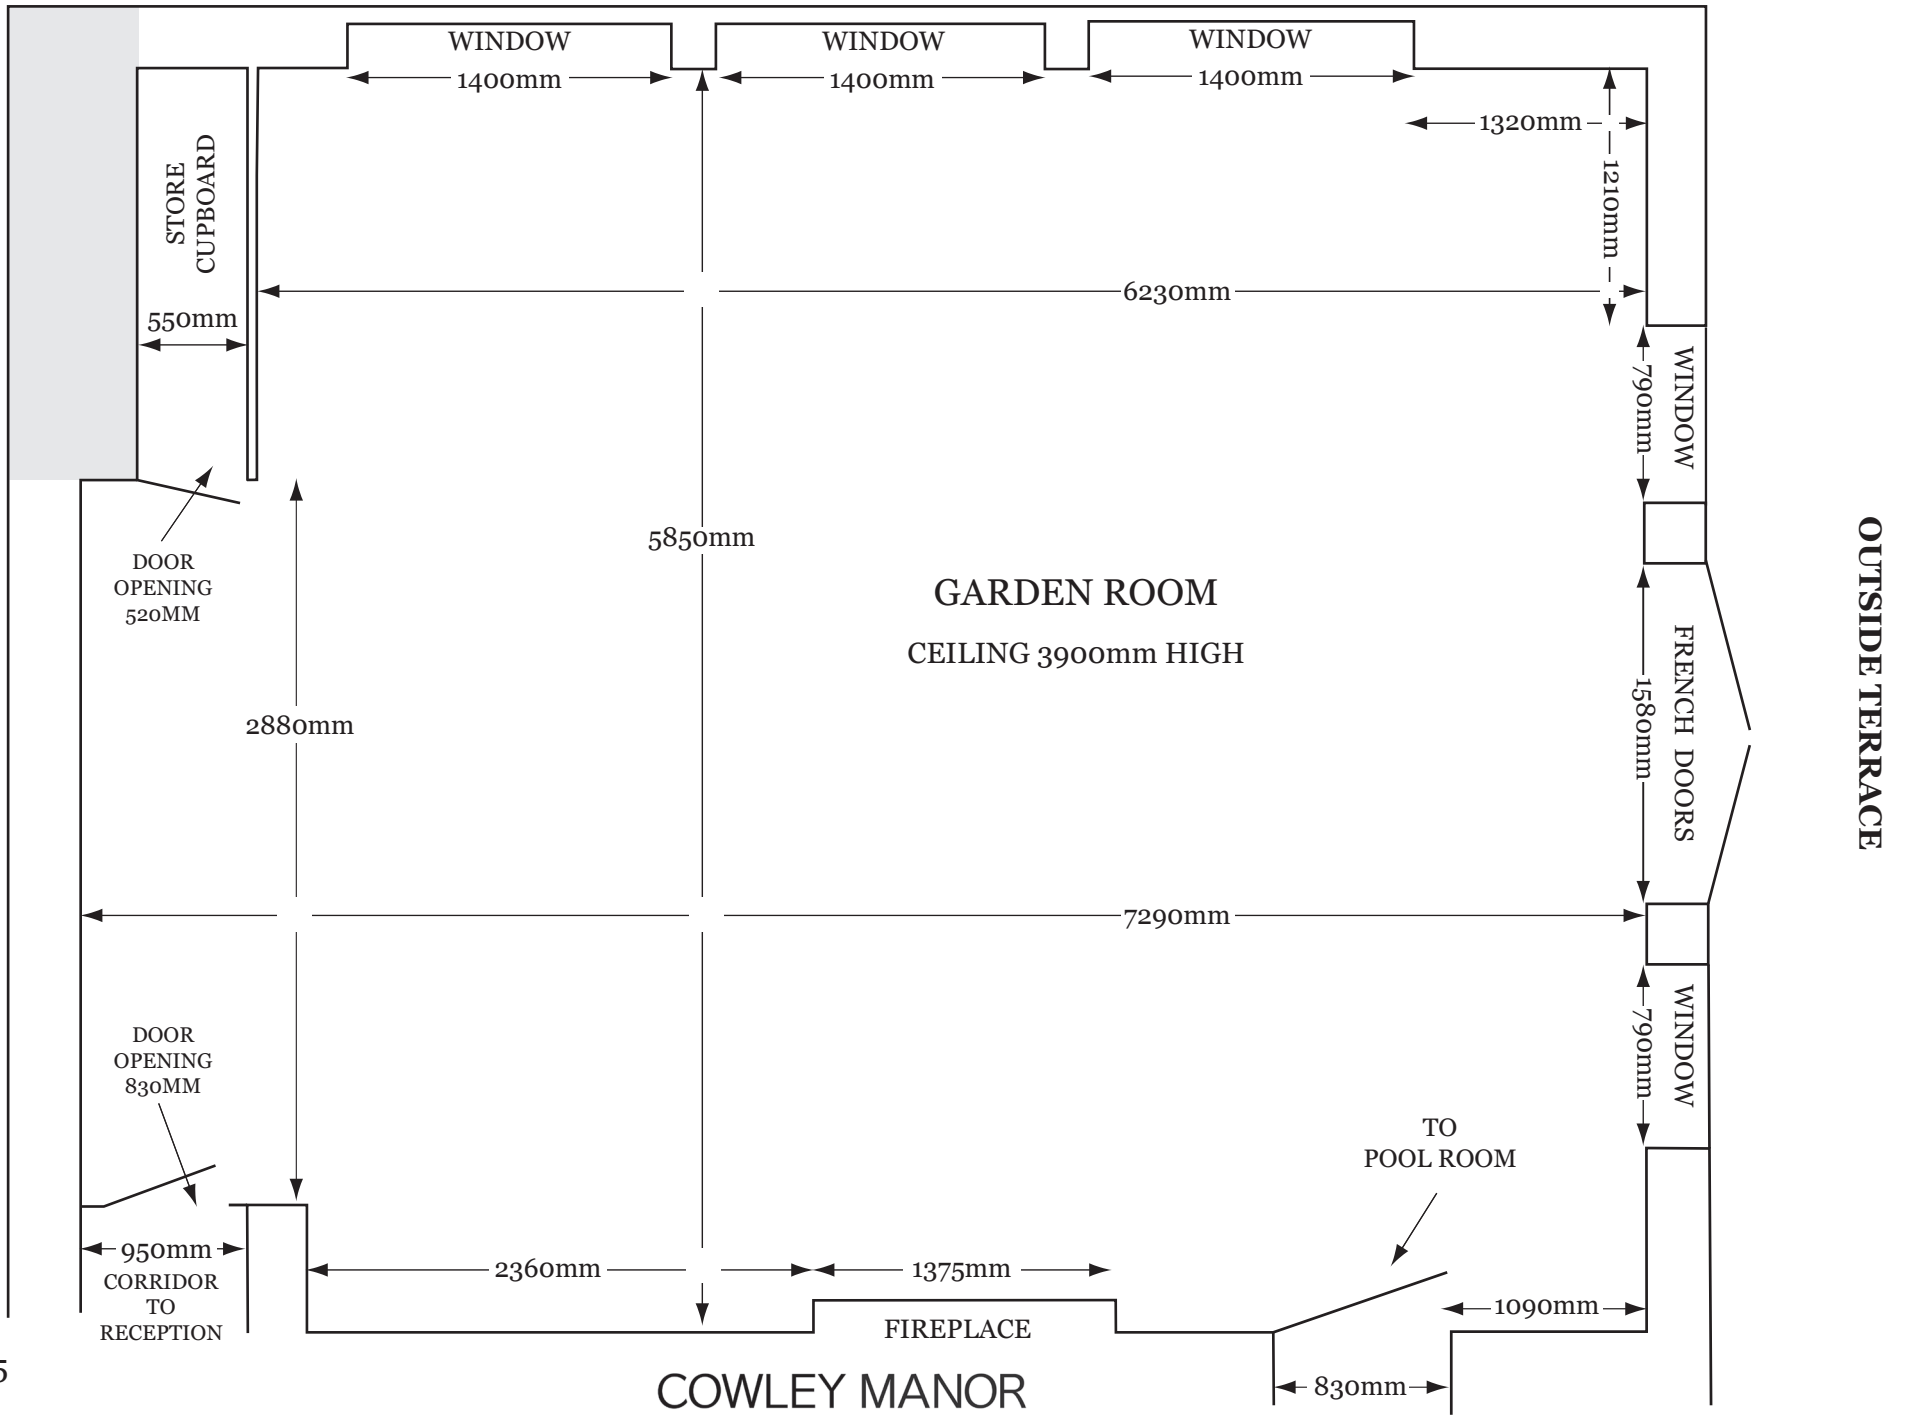

ST. MARY'S CHURCH

SCALE @ 1 - 35

OUTSIDE TERRACE

FRENCH WINDOWS

FRENCH WINDOWS

SCALE @ 1 - 30