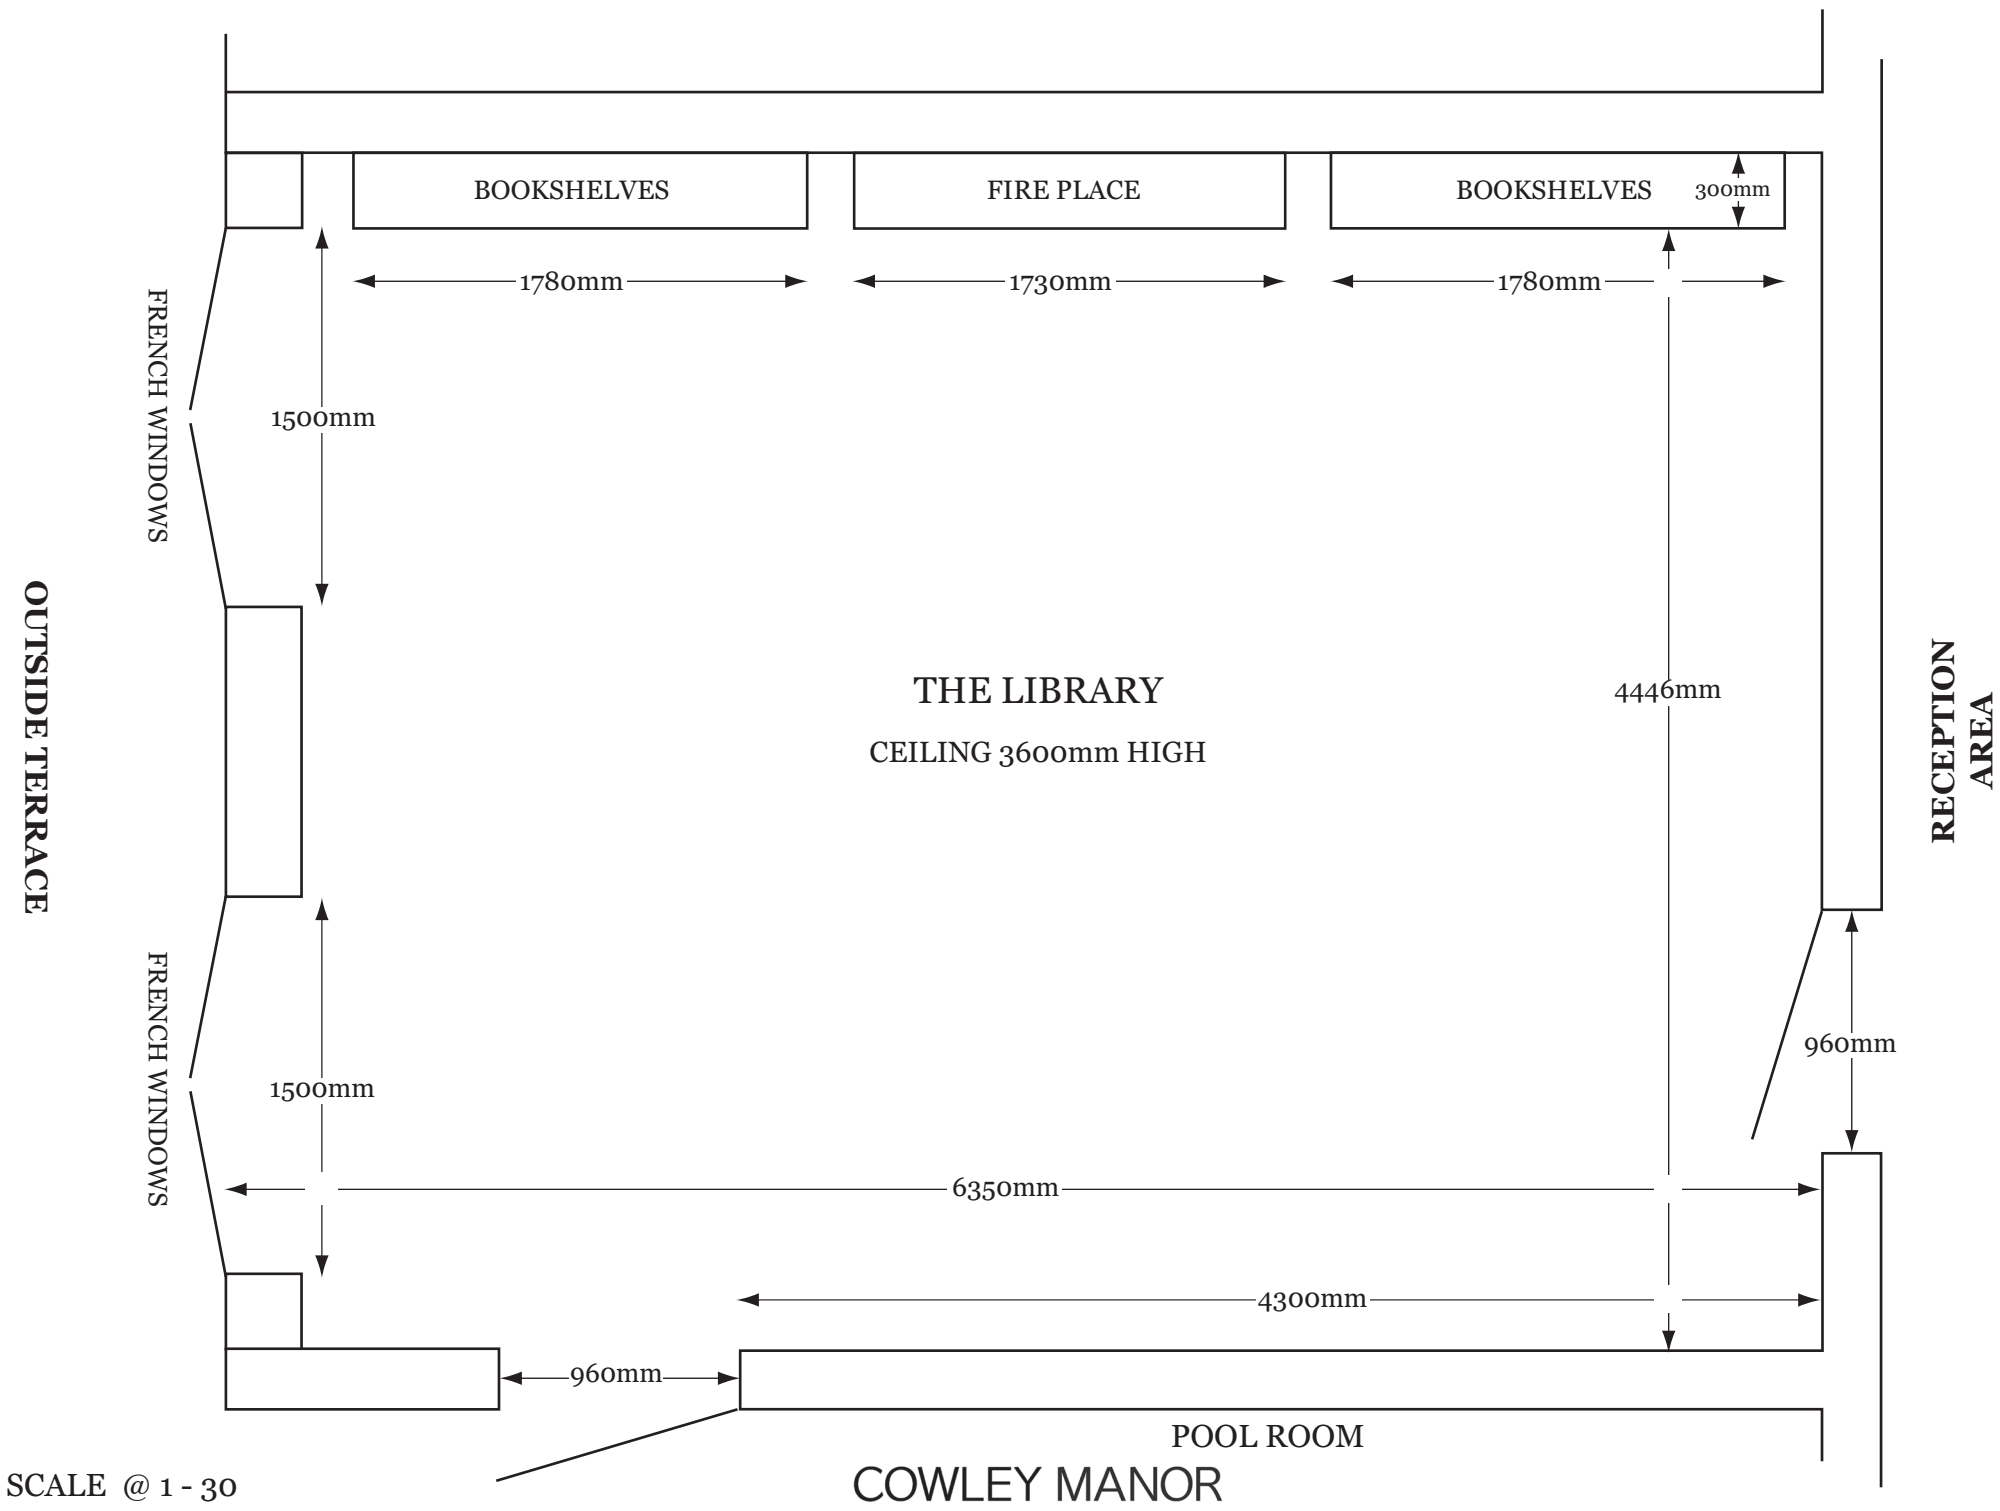

ST. MARY'S CHURCH

SCALE @ 1 - 35

OUTSIDE TERRACE

FRENCH WINDOWS

FRENCH WINDOWS

SCALE @ 1 - 30