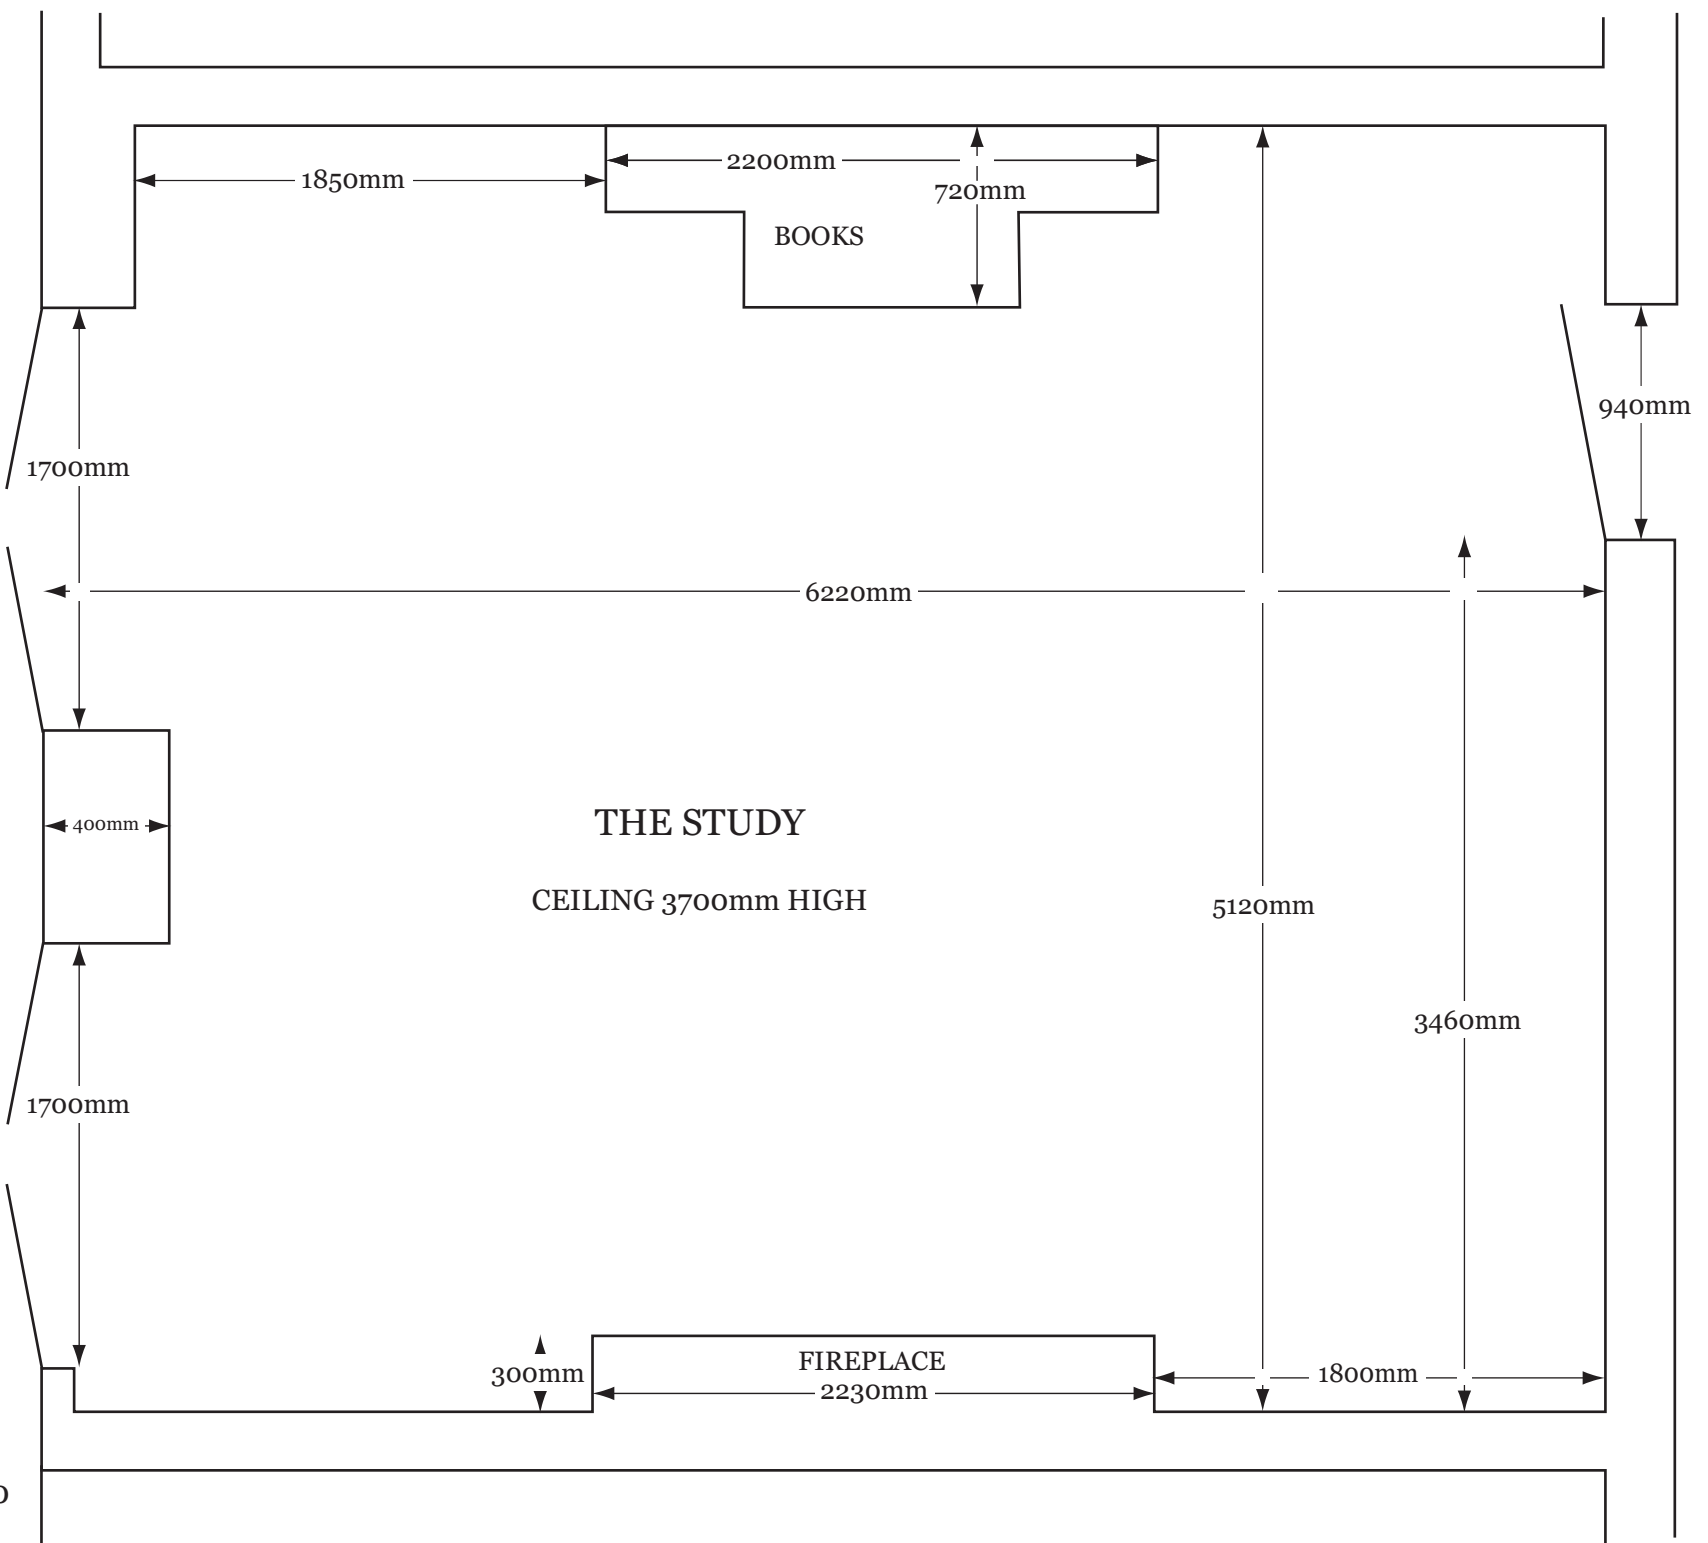

ST. MARY'S CHURCH

SCALE @ 1 - 35

OUTSIDE TERRACE

FRENCH WINDOWS

FRENCH WINDOWS

SCALE @ 1 - 30