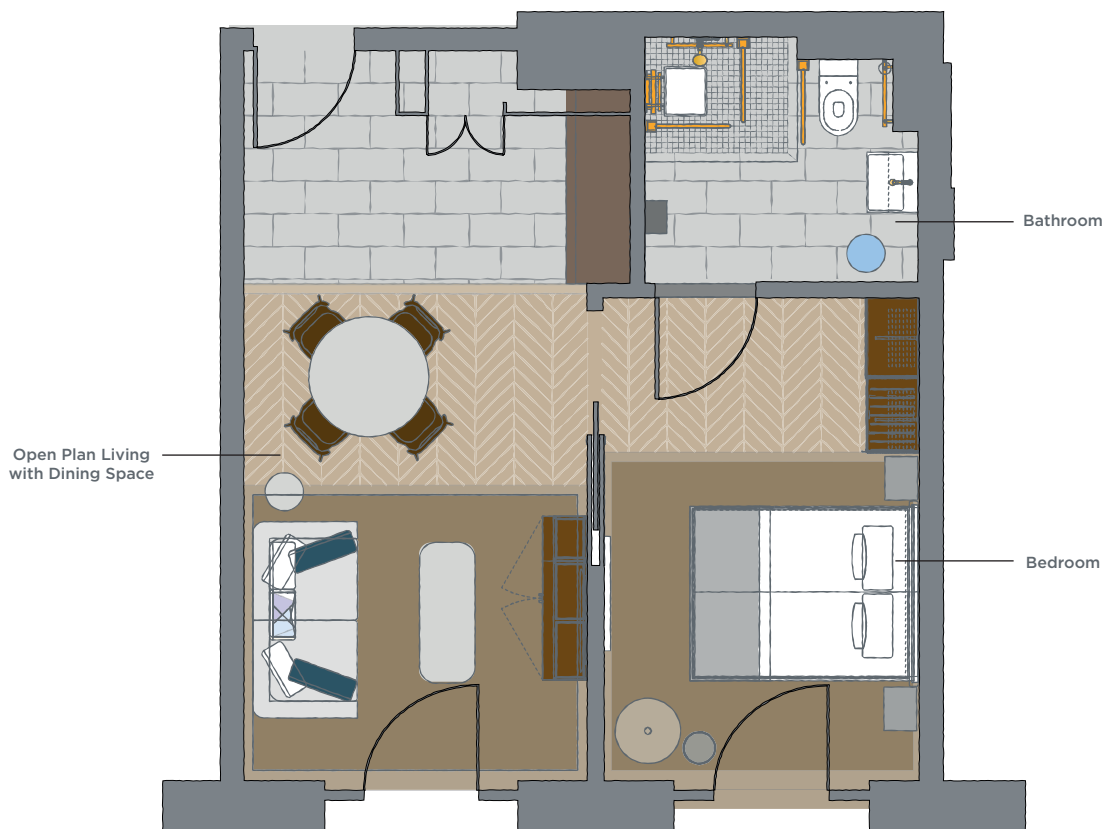

## ONE-BEDROOM

This spacious, open-plan residence has one en-suite bedroom. The generous living area combines everything our larger residences have to offer in one flowing open space. The fully fitted kitchen leads through to a dining area that can comfortably accommodate four. Beyond this is the sitting area. Floor to ceiling windows with Juliet balconies in both the living room and bedroom complete the light, modern, uncluttered feel.

### Floorplan (not to scale)

### Residence Specification

Internal Square Ft/m 430 / 40

Location: 5th Floor

Facilities: One bedroom with en-suite  
Fully fitted kitchen  
Open Plan Living with Dining Space  
Accessible residence