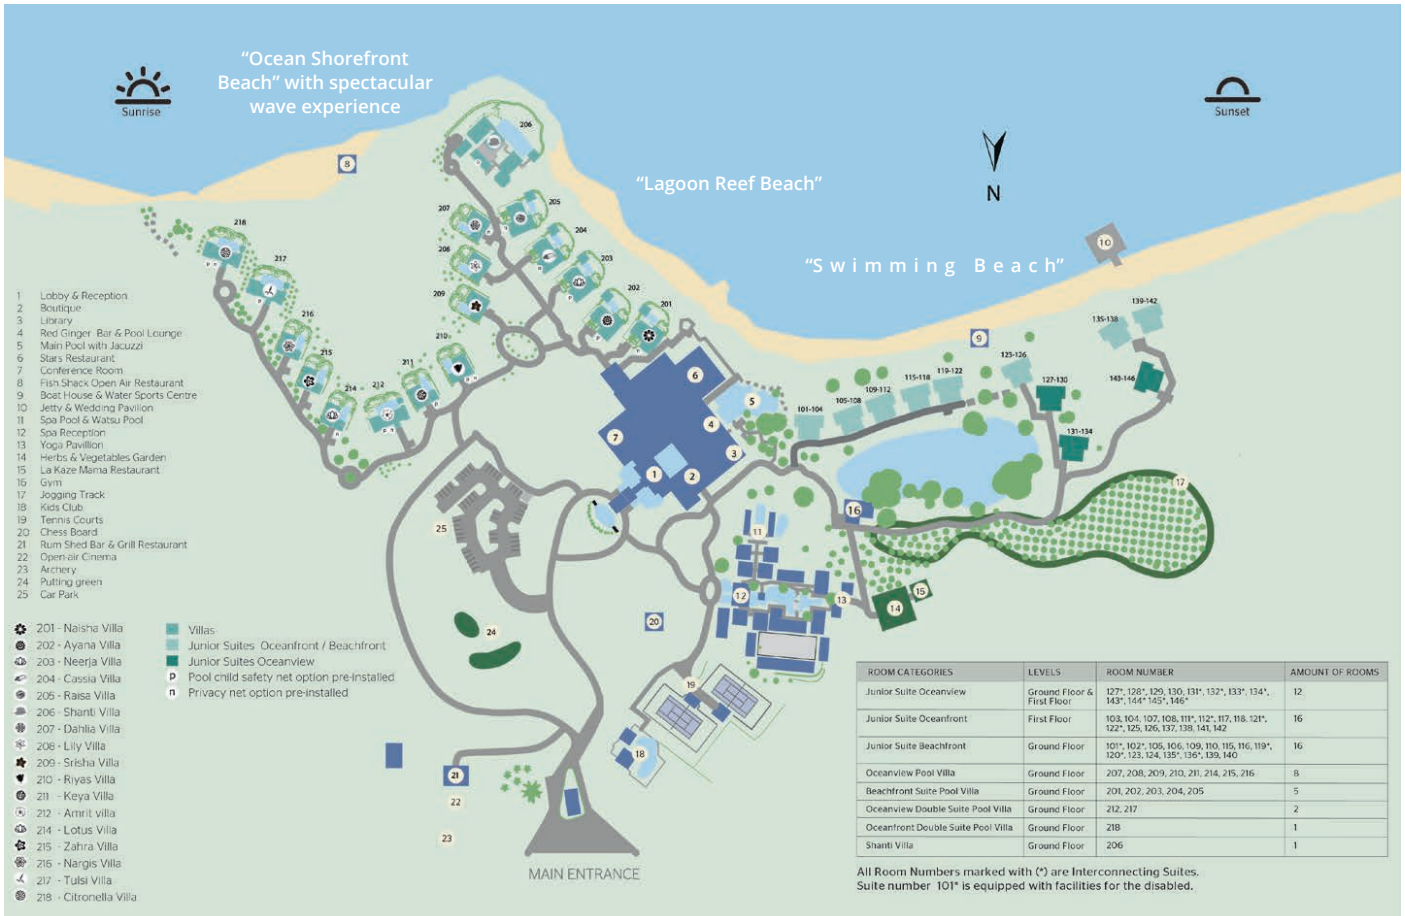

SHANTI MAURICE

RESORT & SPA

- **Spacious seafrent accomodation** spread over 81 sqm and set in an elegant timeless tropical design
- **Daylight flooded XXL bathroom** with large walk-in shower, double sinks, separate toilet, bidet, bath tub experience and cosmetic corner
- Spacious **outdoor shower** in secured private bathroom garden
- 24 hour **In-Suite dining experiences** including the famous long-sleeper breakfast up to 18:00 pm and enhanced mini-"BAR" concept
- **Housekeeping tailor made** – Choose your personal cleaning times for day-cleaning and evening-turndown to blend in harmony of your beach-day rhythm when you need it
- **Climate control** as per you with individual air conditioning system, selected units with additional air conditioning split units, ceiling fan and pure airflow option with up to 3 doors
- **Butler service** experience optional (supplement applies)
- Upgrade to the Resort's new VIP **"Club Level Experience"** with lounge access and several benefits (*)
- Discover your **Junior Suite Beachfront** accommodation experience now available in the following viewing styles

Book your experience here.

Life is better on the beach.