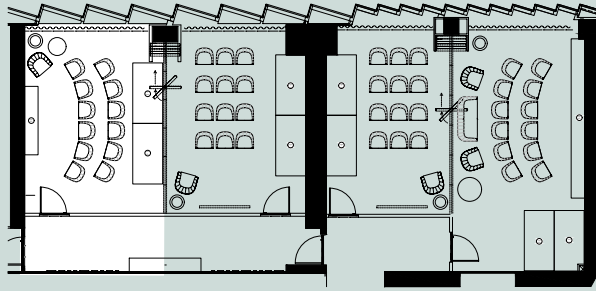

SPACE 1

SIZE

30 sqm

CAPACITY

Boardroom - 12 people
Cabaret - 15 people
Classroom - 23 people
Cocktail / Reception - 35 people
Dinner - 26 people
Theatre - 35 people
U-shape - 12 people

FEATURES

State-of-the-art audio
& visual services available