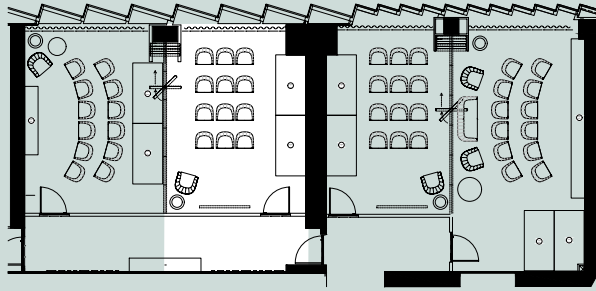

SPACE 2

SIZE

30 sqm

CAPACITY

Boardroom - 12 people
Cabaret - 15 people
Classroom - 23 people
Cocktail / Reception - 35 people
Dinner - 26 people
Theatre - 35 people
U-shape - 12 people

FEATURES

State-of-the-art audio
& visual services available