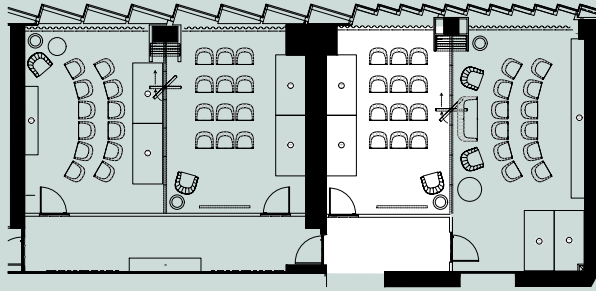

SPACE 3

SIZE

30 sqm

CAPACITY

- Boardroom - 12 people
- Cabaret - 15 people
- Classroom - 20 people
- Cocktail / Reception - 32 people
- Dinner - 24 people
- Theatre - 32 people
- U-shape - 12 people

FEATURES