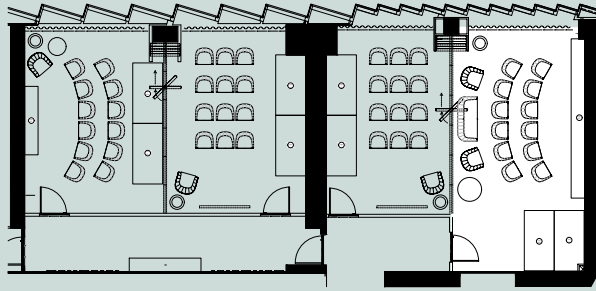

# SPACE 4

## SIZE

37,50 sqm

## CAPACITY

Boardroom - 12 people  
Cabaret - 20 people  
Classroom - 28 people  
Cocktail / Reception - 44 people  
Dinner - 33 people  
Theatre - 44 people  
U-shape - 20 people