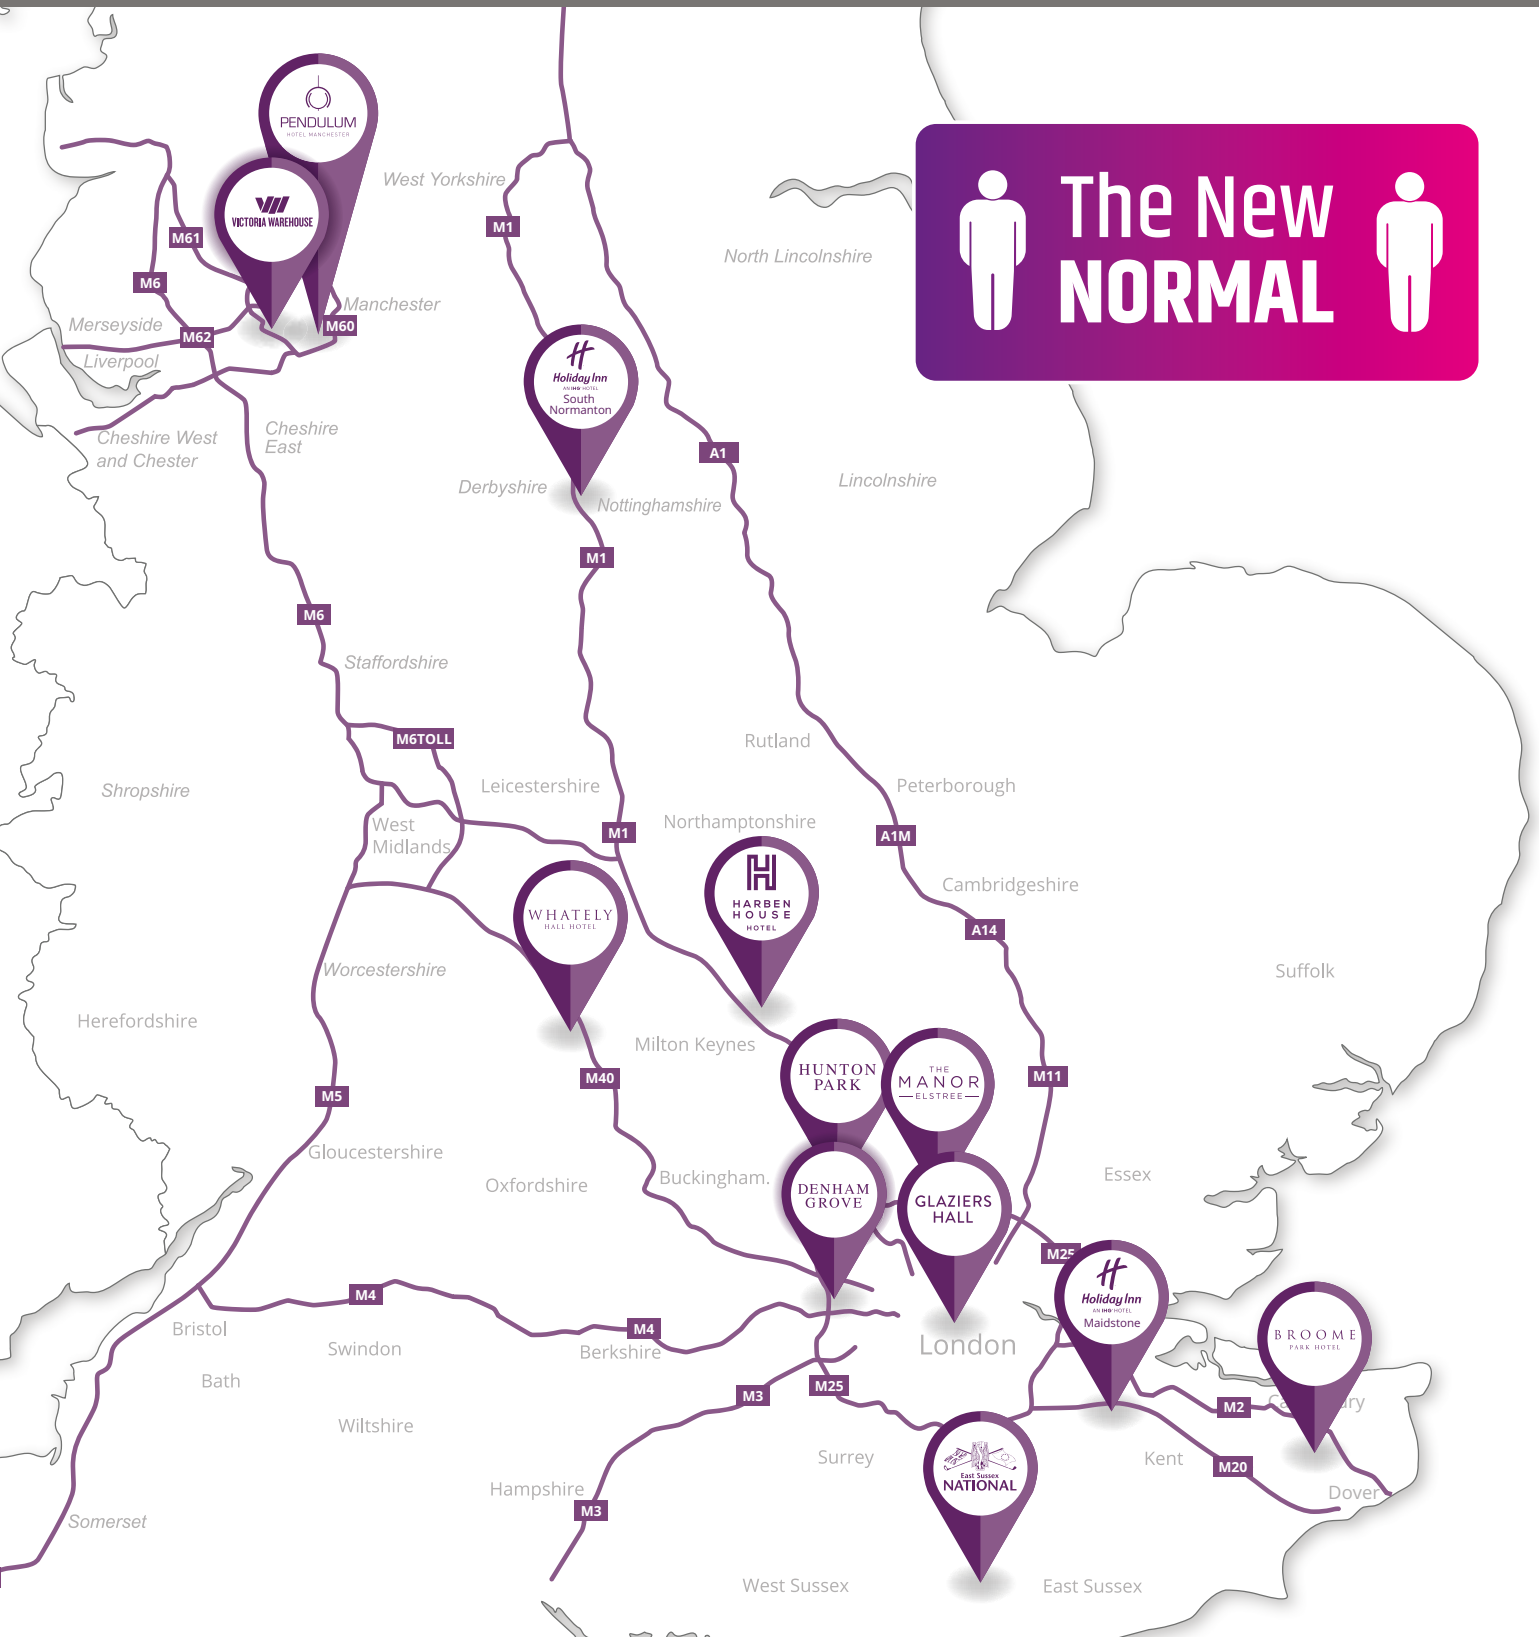

COUNTRYWIDE HOTELS

For enquiries please email enquiries@countrywidehotels.co.uk

For more information please contact:

Ben Hioco, Sales & Marketing Director

ben.hioco@countrywidehotels.co.uk or 07866 845820

Countrywide Hotels and Facilities

Due to social distancing rules we have revised our room capacities, these are shown below in PURPLE.

BROOME
PARK HOTEL

The Broome Park Estate,
Barham CT4 6QX
01227 831701
www.broomepark.co.uk

DENHAM *Grove*

Tilehouse Lane, Denham
UB9 5DQ
01895 836932
www.denhamgrove.com

Little Horsted, Uckfield,
East Sussex TN22 5ES
01825 880088
www.eastsussexnational.co.uk

GLAZIERS
HALL

9 Montague Close, London Bridge
London SE1 9DD
020 7403 3300
www.glaziershall.co.uk

Tickford Street,
Newport Pagnell MK16 9EY
01908 215600
www.harbenhouse.co.uk

H Holiday Inn
AN IHG HOTEL
Maidstone - Sevenoaks

London Road
Wrotham Heath, TN15 7RS
01732 781500
www.himaidstonehotel.co.uk

H Holiday Inn
AN IHG HOTEL
South Normanton M1 ct28

Carter Lane East,
South Normanton DE55 2EH
01773 812000
www.hithederbyshire.co.uk

HUNTON PARK
HOTEL

Essex Lane, Kings Langley
WD4 8PN
01923 277701
www.huntonparkhotel.co.uk

THE
MANOR
— ELSTREE —

Barnet Lane, Elstree,
Hertfordshire WD6 3RE
020 8327 4700
www.themanorelstree.co.uk

Sackville Street, Manchester
M1 3BB
0161 955 8181
www.pendulumhotel.co.uk

VICTORIA WAREHOUSE

Trafford Road, Manchester
M17 1AB
0161 660 7000
www.victoriawarehouse.com

WHATELY
HALL HOTEL

17-19 Horsefair, Banbury,
Oxon OX16 0AN
01295 253261
www.whatelyhall.co.uk

Bedrooms	Conference Rooms	Theatre Style	Cabaret Style	Classroom Style	Boardroom Style	U-Shape Setup	Banqueting Setup
33	5	40	40	24	17	15	48
33	5	250	150	100	30	40	200
100	26	72	40	35	20	20	48
100	26	200	120	70	60	50	140
104	11	75	50	72	12	12	51
104	11	600	200	300	50	100	330
0	7	36	36	36	36	36	36
0	7	300	200	126	35	50	200
140	24	48	40	40	30	25	45
140	24	220	120	90	60	42	120
106	12	28	20	26	20	18	32
106	12	120	60	55	45	35	120
163	11	125	65	60	12	12	110
163	11	250	150	120	40	50	200
62	23	200	116	16	15	15	166
62	23	700	350	320	45	45	500
49	6	275	175	12	17	15	225
49	6	550	330	32	28	28	450
117	15	31	24	31	12	13	48
117	15	280	120	120	50	64	180
34	6	300	264	100	100	80	264
34	6	1650	720	620	200	200	900 (inc. Mezzanine)
69	6	17	12	11	12	11	15
69	6	120	60	26	40	38	110