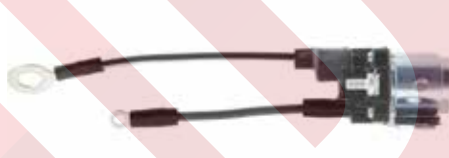

MITU001X46484

V: 24V   **SW,E:** M6x1
Fits: M9T83879, M9T82672