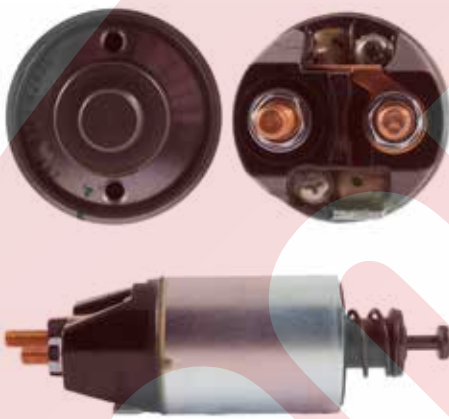

MITM371XB2371

V: 24V   **B+:** M8x1.25
Fits: M8T60071, M8T62271, M8T62371,
M8T85071, M8T85771