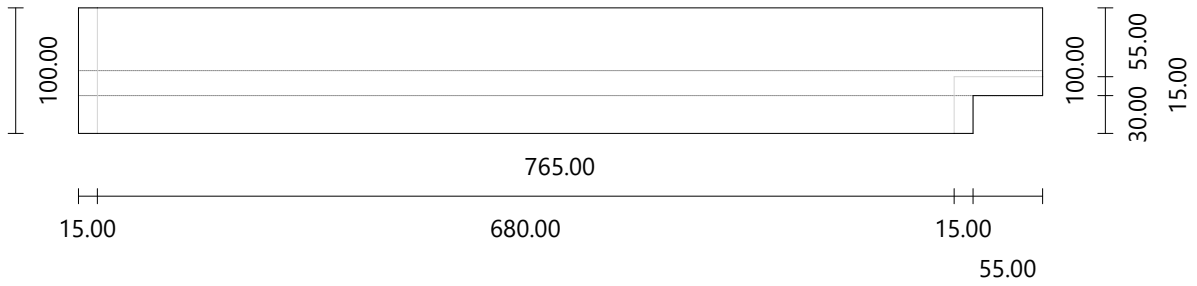

Step

Material oak/chene
Dimensions 738.19 × 283.01 mm
Thickness 30.00 mm

Riser

Material paint-white
Dimensions 730.91 × 196.67 mm
Thickness 20.00 mm
Angle -1.69°

Step

Material oak/chene
Dimensions 731.50 × 277.42 mm
Thickness 30.00 mm

Riser

Material paint-white
Dimensions 730.16 × 196.67 mm
Thickness 20.00 mm
Angle -0.4°

Step

Material oak/chene
Dimensions 765.00 × 100.00 mm
Thickness 30.00 mm

Riser

Material paint-white
Dimensions 765.00 × 196.67 mm
Thickness 20.00 mm
Angle 0°

Material oak/chene
Dimensions 2432.31 × 393.38 mm
Thickness 50.00 mm

Material oak/chene
Dimensions 3054.68 × 426.60 mm
Thickness 50.00 mm

Material oak/chene
Dimensions 1745.11 × 351.39 mm
Thickness 50.00 mm

Material oak/chene
Dimensions 2444.50 × 416.88 mm
Thickness 50.00 mm

Material oak/chene
Dimensions 1590.00 × 61.88 mm
Thickness 50.00 mm

Material oak/chene
Dimensions 2090.43 × 61.90 mm
Thickness 50.00 mm