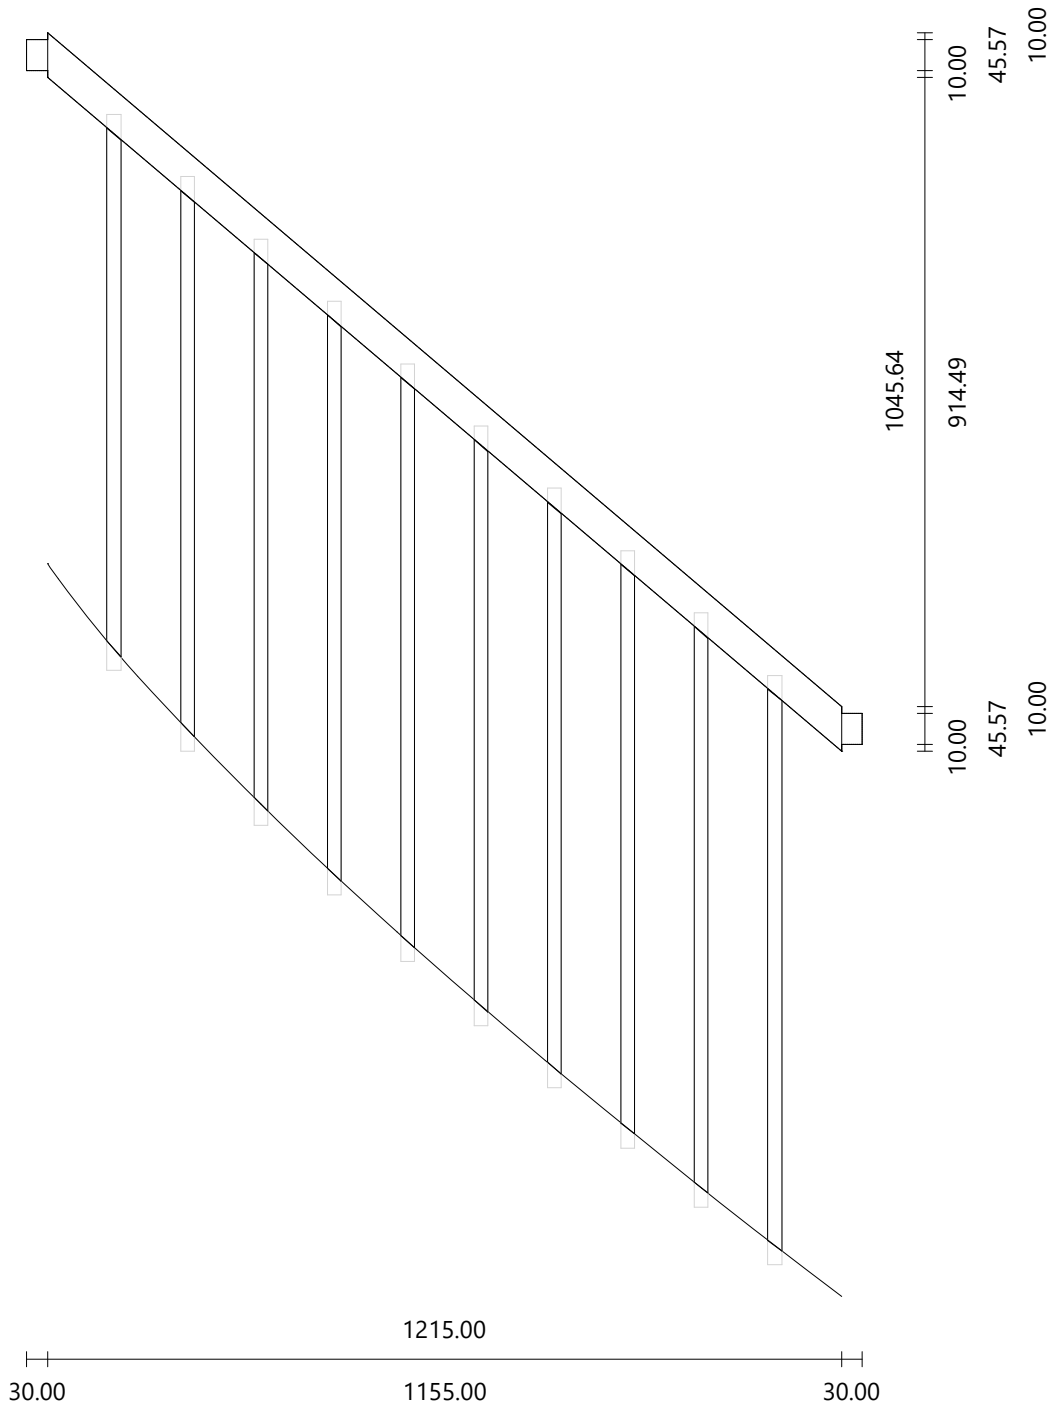

Material oak/chene
Dimensions 2432.31 × 393.38 mm
Thickness 50.00 mm

Material oak/chene
Dimensions 3054.68 × 426.60 mm
Thickness 50.00 mm

Material oak/chene
Dimensions 1745.11 × 351.39 mm
Thickness 50.00 mm

Material oak/chene
Dimensions 2444.50 × 416.88 mm
Thickness 50.00 mm

Material oak/chene
Dimensions 1590.00 × 61.88 mm
Thickness 50.00 mm

Material oak/chene
Dimensions 2090.43 × 61.90 mm
Thickness 50.00 mm