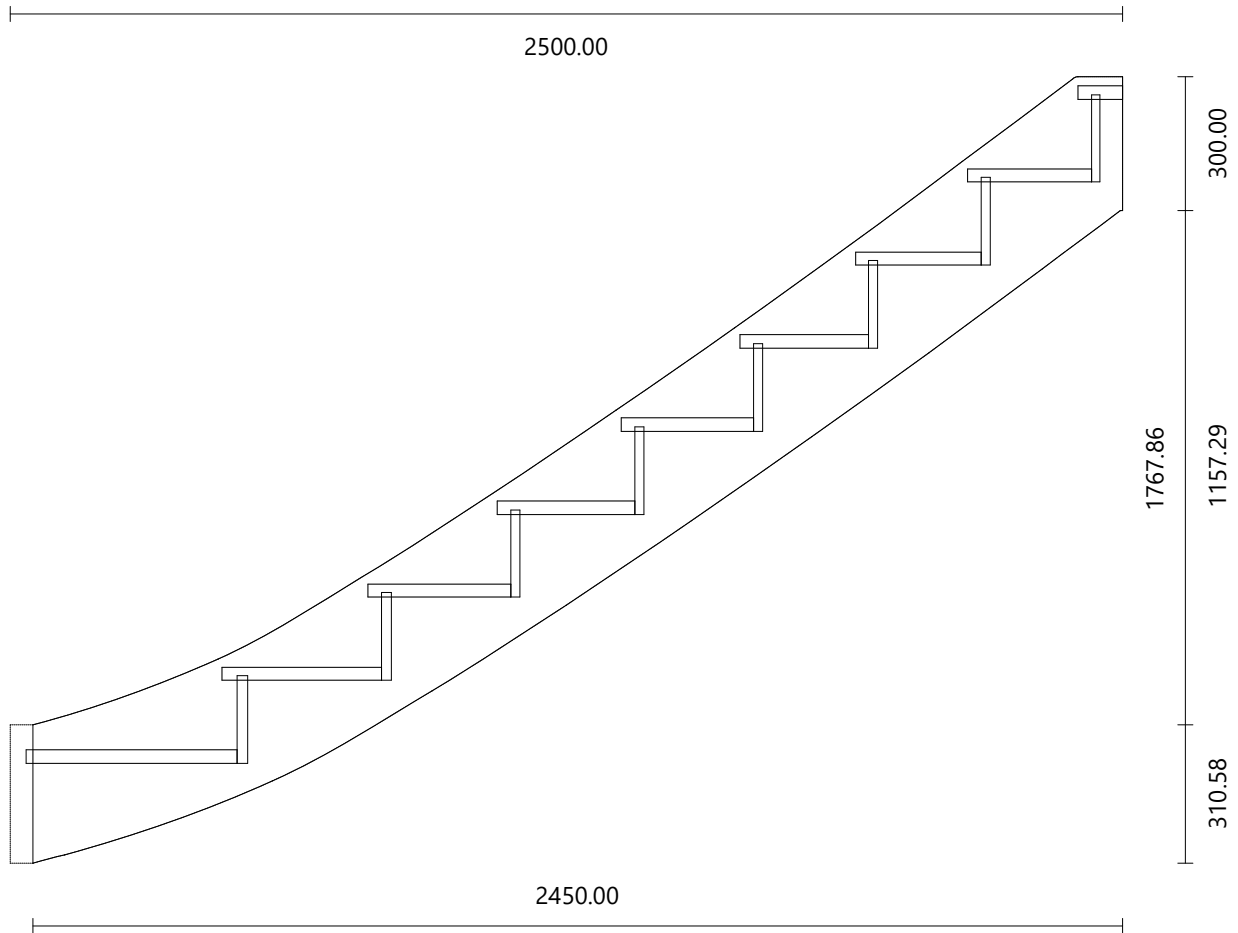

Material oak/chene
Dimensions 3054.68 × 426.60 mm
Thickness 50.00 mm