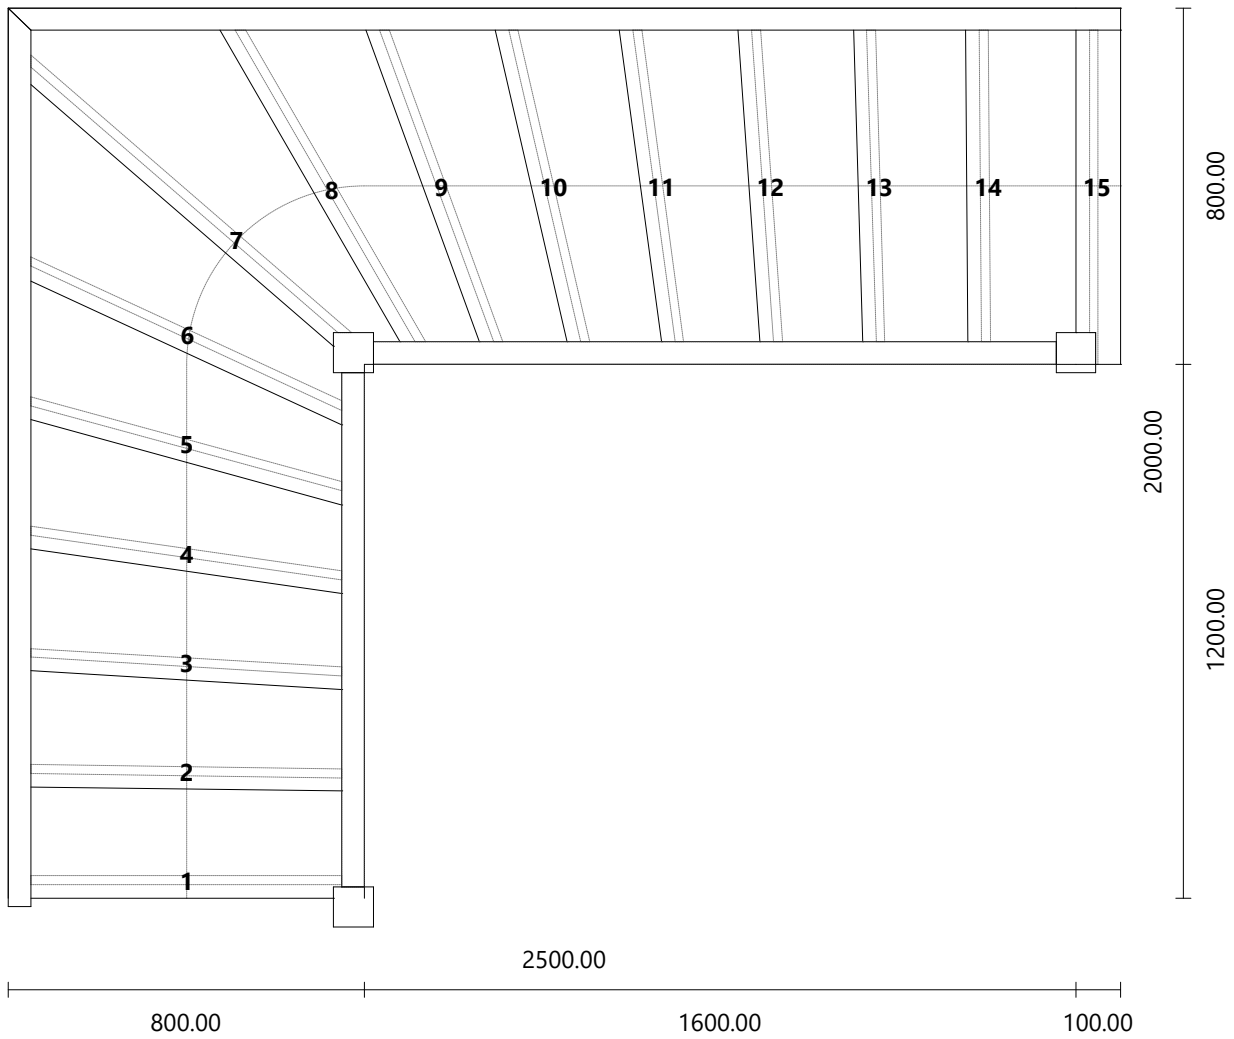

Multi-Flight Stair

Risers 15

Floor Height 2800.00 mm

Riser Height 186.67 mm

Tread Width 244.88 mm

Stair Rule 618.21 mm

Step

Material oak/chene
Dimensions 730.00 × 280.06 mm
Thickness 30.00 mm

Riser

Material paint-white
Dimensions 730.00 × 166.67 mm
Thickness 20.00 mm
Angle 0°

Step

Material oak/chene
Dimensions 734.20 × 291.63 mm
Thickness 30.00 mm

Riser

Material paint-white
Dimensions 730.36 × 196.67 mm
Thickness 20.00 mm
Angle 0.81°

Step

Material oak/chene
Dimensions 749.57 × 305.15 mm
Thickness 30.00 mm

Riser

Material paint-white
Dimensions 732.51 × 196.67 mm
Thickness 20.00 mm
Angle 3.43°

Step

Material oak/chene
Dimensions 783.14 × 320.07 mm
Thickness 30.00 mm

Riser

Material paint-white
Dimensions 740.36 × 196.67 mm
Thickness 20.00 mm
Angle 8.17°

Step

Material oak/chene
Dimensions 847.26 × 334.92 mm
Thickness 30.00 mm

Riser

Material paint-white
Dimensions 762.25 × 196.67 mm
Thickness 20.00 mm
Angle 15.29°