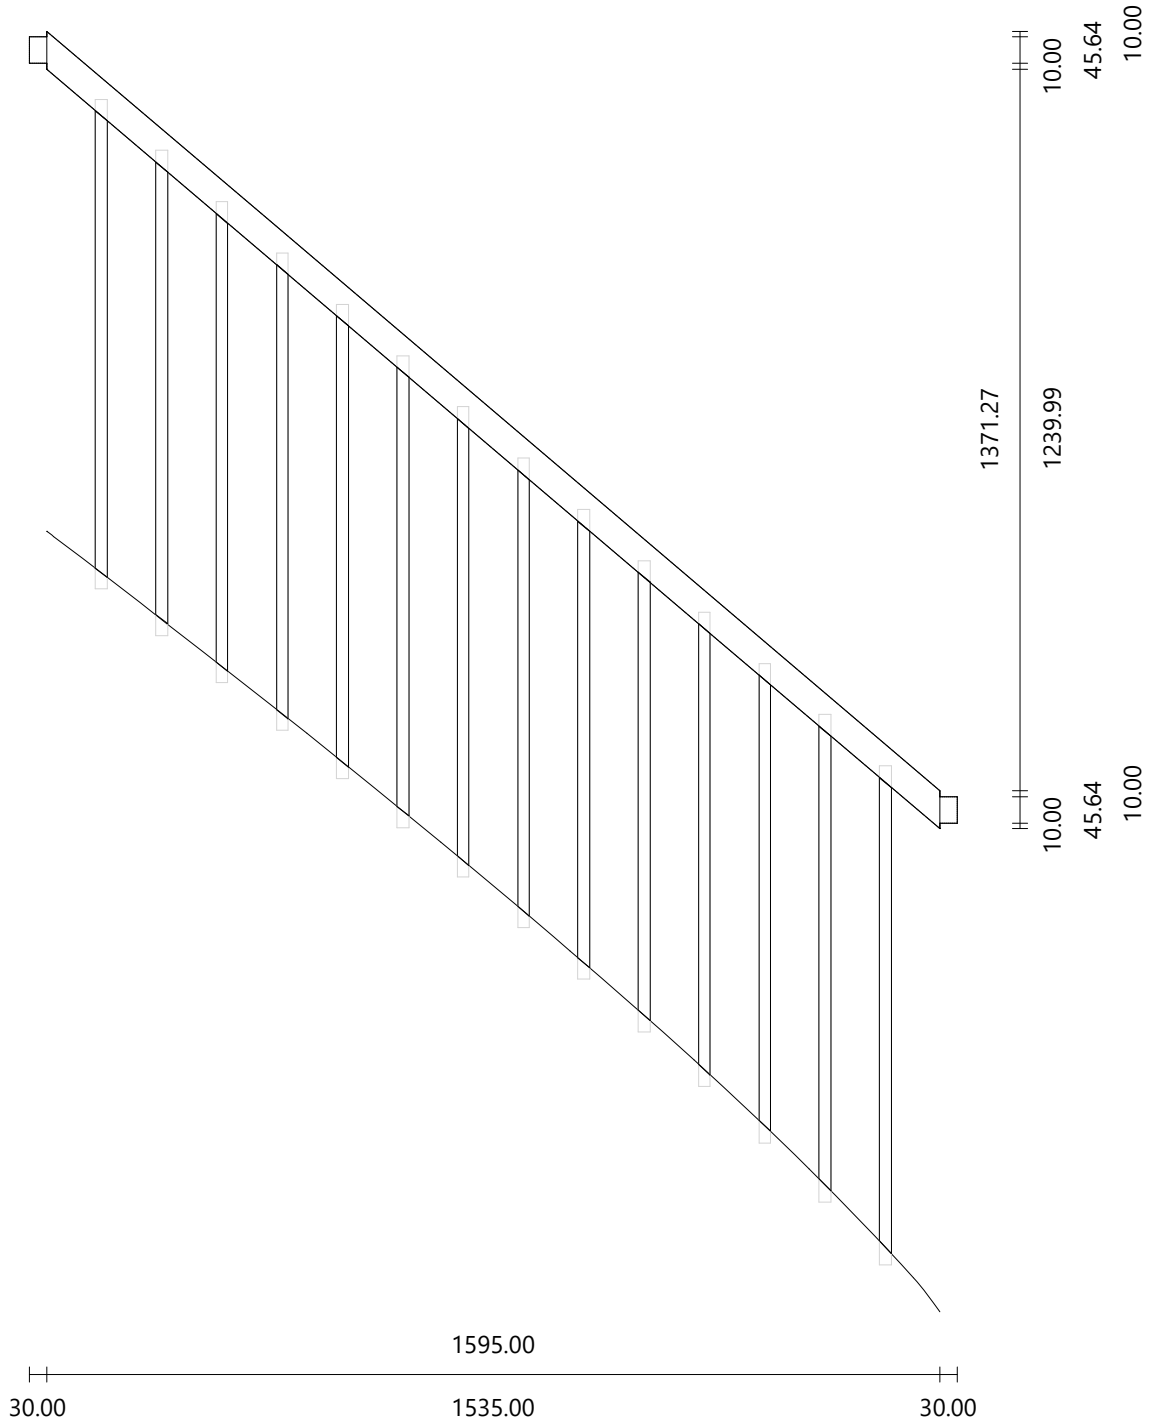

Material oak/chene
Dimensions 2432.31 × 393.38 mm
Thickness 50.00 mm

Material oak/chene
Dimensions 3054.68 × 426.60 mm
Thickness 50.00 mm

Material oak/chene
Dimensions 1745.11 × 351.39 mm
Thickness 50.00 mm

Material oak/chene
Dimensions 2444.50 × 416.88 mm
Thickness 50.00 mm

Material oak/chene
Dimensions 1590.00 × 61.88 mm
Thickness 50.00 mm

Material oak/chene
Dimensions 2090.43 × 61.90 mm
Thickness 50.00 mm

End Newel Post Right Side

Flight: 1

Top View

Material oak/chene
Dimensions 90.00 × 90.00 mm
Height 1140.29 mm

Step #1 Height: 186.67 mm

Face 2 Right Handrail #1
 Right Stringboard #1

Corner Newel Post	Right Side	Flight: 2	Top View
Material	oak/chene		
Dimensions	90.00 × 90.00 mm		
Height	1337.58 mm		
Step #14	Height: 251.14 mm		
Step #15	Height: 437.81 mm		
Face 4	Right Handrail #2 Right Stringboard #2		