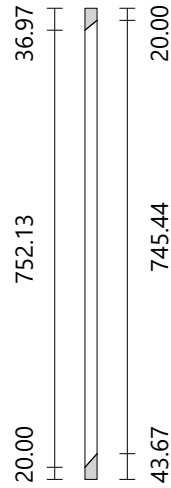

Banister #1

Right Side
Flight #1
Material paint-white
Section Circular
Diameter 20.00 mm
Height 857.37 mm

Banister #2

Right Side
Flight #1
Material paint-white
Section Circular
Diameter 20.00 mm
Height 864.04 mm

Banister #3

Right Side
Flight #1
Material paint-white
Section Circular
Diameter 20.00 mm
Height 868.88 mm

Banister #4

Right Side
Flight #1
Material paint-white
Section Circular
Diameter 20.00 mm
Height 871.73 mm

Banister #5

Right Side
Flight #1
Material paint-white
Section Circular
Diameter 20.00 mm
Height 872.04 mm

Banister #6

Right Side
Flight #1
Material paint-white
Section Circular
Diameter 20.00 mm
Height 869.47 mm

Banister #9

Right Side
Flight #1
Material paint-white
Section Circular
Diameter 20.00 mm
Height 835.11 mm

Banister #10

Right Side
Flight #1
Material paint-white
Section Circular
Diameter 20.00 mm
Height 809.10 mm