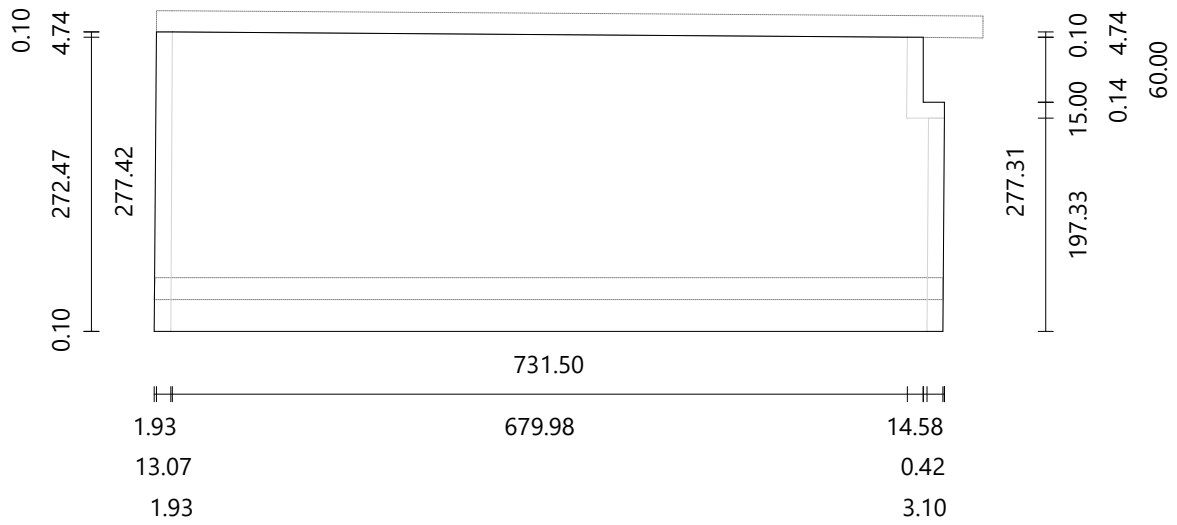

Step

Material oak/chene
Dimensions 738.19 × 283.01 mm
Thickness 30.00 mm

Riser

Material paint-white
Dimensions 730.91 × 196.67 mm
Thickness 20.00 mm
Angle -1.69°

Step

Material oak/chene
Dimensions 731.50 × 277.42 mm
Thickness 30.00 mm

Riser

Material paint-white
Dimensions 730.16 × 196.67 mm
Thickness 20.00 mm
Angle -0.4°

Step

Material oak/chene
Dimensions 765.00 × 100.00 mm
Thickness 30.00 mm

Riser

Material paint-white
Dimensions 765.00 × 196.67 mm
Thickness 20.00 mm
Angle 0°

Material oak/chene
Dimensions 2432.31 × 393.38 mm
Thickness 50.00 mm

Material oak/chene
Dimensions 3054.68 × 426.60 mm
Thickness 50.00 mm

Material oak/chene
Dimensions 1745.11 × 351.39 mm
Thickness 50.00 mm

Material oak/chene
Dimensions 2444.50 × 416.88 mm
Thickness 50.00 mm

Material oak/chene
Dimensions 1590.00 × 61.88 mm
Thickness 50.00 mm

Material oak/chene
Dimensions 2090.43 × 61.90 mm
Thickness 50.00 mm