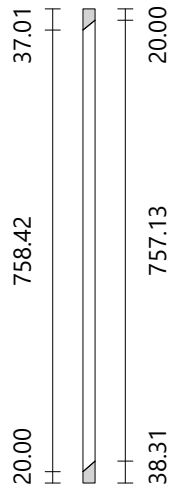

Banister #14

Right Side
Flight #2
Material paint-white
Section Circular
Diameter 20.00 mm
Height 815.44 mm