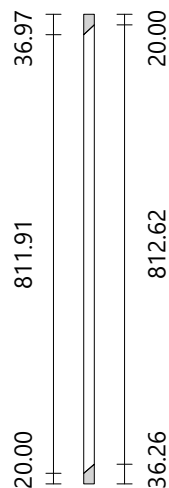

Material oak/chene
Dimensions 2444.50 × 416.88 mm
Thickness 50.00 mm

Material oak/chene
Dimensions 1590.00 × 61.88 mm
Thickness 50.00 mm

Material oak/chene
Dimensions 2090.43 × 61.90 mm
Thickness 50.00 mm

Banister #1

Right Side
Flight #1
Material paint-white
Section Circular
Diameter 20.00 mm
Height 857.37 mm

Banister #2

Right Side
Flight #1
Material paint-white
Section Circular
Diameter 20.00 mm
Height 864.04 mm

Banister #3

Right Side
Flight #1
Material paint-white
Section Circular
Diameter 20.00 mm
Height 868.88 mm

Banister #4

Right Side
Flight #1
Material paint-white
Section Circular
Diameter 20.00 mm
Height 871.73 mm

Banister #5

Right Side
Flight #1
Material paint-white
Section Circular
Diameter 20.00 mm
Height 872.04 mm

Banister #6

Right Side
Flight #1
Material paint-white
Section Circular
Diameter 20.00 mm
Height 869.47 mm