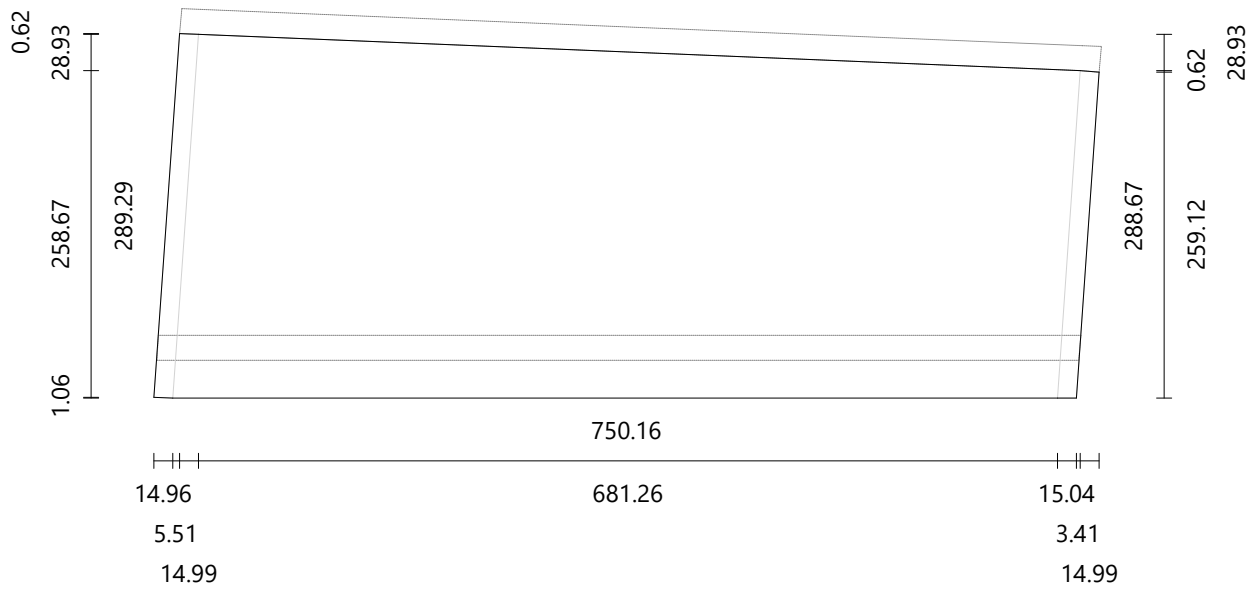

Riser

Material paint-white
Dimensions 739.41 × 196.67 mm
Thickness 20.00 mm
Angle -7.73°

Step

Material oak/chene
Dimensions 750.16 × 289.29 mm
Thickness 30.00 mm

Riser

Material paint-white
Dimensions 733.26 × 196.67 mm
Thickness 20.00 mm
Angle -4.06°

Step

Material oak/chene
Dimensions 738.19 × 283.01 mm
Thickness 30.00 mm

Riser

Material paint-white
Dimensions 730.91 × 196.67 mm
Thickness 20.00 mm
Angle -1.69°

Step

Material oak/chene
Dimensions 731.50 × 277.42 mm
Thickness 30.00 mm

Material oak/chene
Dimensions 2432.31 × 393.38 mm
Thickness 50.00 mm

Material oak/chene
Dimensions 3054.68 × 426.60 mm
Thickness 50.00 mm

Material oak/chene
Dimensions 1745.11 × 351.39 mm
Thickness 50.00 mm

Material oak/chene
Dimensions 2444.50 × 416.88 mm
Thickness 50.00 mm

Material oak/chene
Dimensions 1590.00 × 61.88 mm
Thickness 50.00 mm

Material oak/chene
Dimensions 2090.43 × 61.90 mm
Thickness 50.00 mm