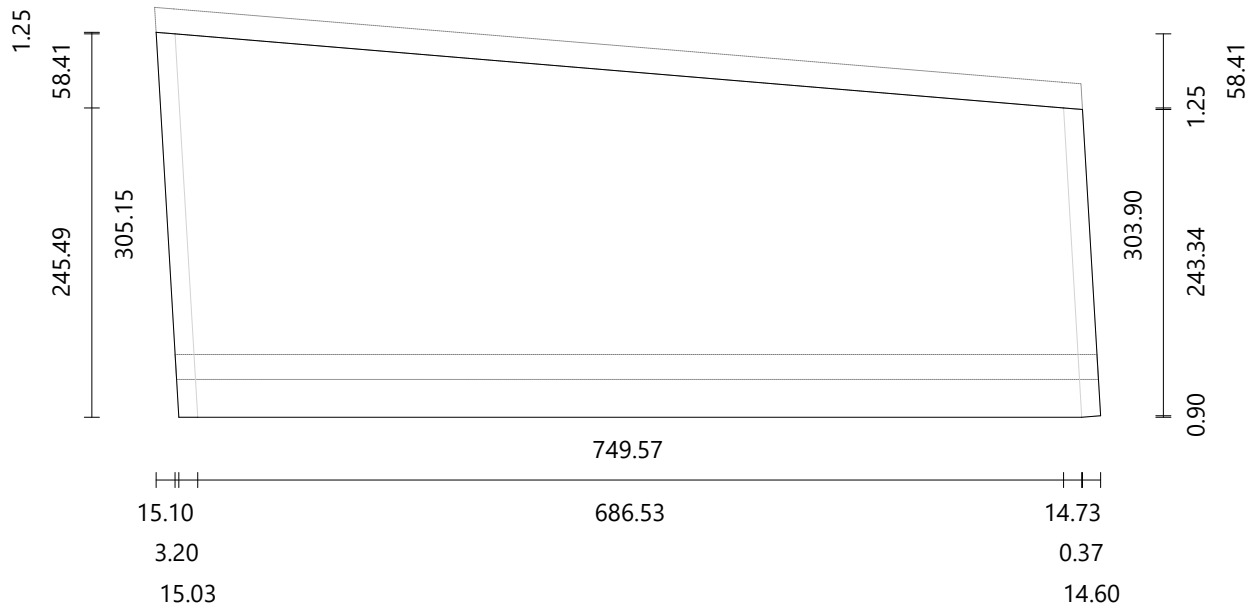

Multi-Flight Stair

Risers 15

Floor Height 2800.00 mm

Riser Height 186.67 mm

Tread Width 244.88 mm

Stair Rule 618.21 mm

Step

Material oak/chene
Dimensions 730.00 × 280.06 mm
Thickness 30.00 mm

Riser

Material paint-white
Dimensions 730.00 × 166.67 mm
Thickness 20.00 mm
Angle 0°

Step

Material oak/chene
Dimensions 734.20 × 291.63 mm
Thickness 30.00 mm

Riser

Material paint-white
Dimensions 730.36 × 196.67 mm
Thickness 20.00 mm
Angle 0.81°

Step

Material oak/chene
Dimensions 749.57 × 305.15 mm
Thickness 30.00 mm

Riser

Material paint-white
Dimensions 732.51 × 196.67 mm
Thickness 20.00 mm
Angle 3.43°

Step

Material oak/chene
Dimensions 783.14 × 320.07 mm
Thickness 30.00 mm