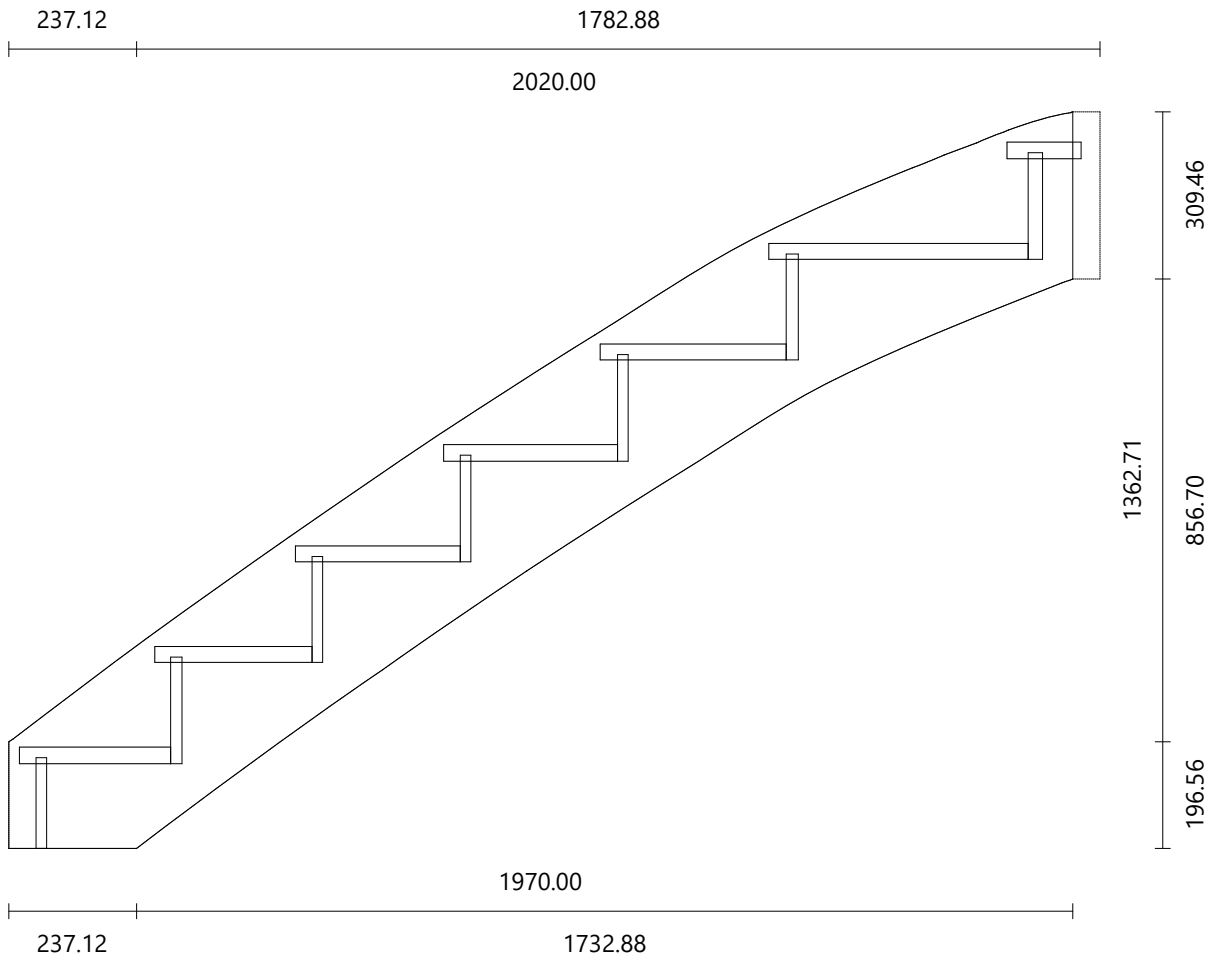

Riser

Material paint-white
Dimensions 730.16 × 196.67 mm
Thickness 20.00 mm
Angle -0.4°

Step

Material oak/chene
Dimensions 765.00 × 100.00 mm
Thickness 30.00 mm

Riser

Material paint-white
Dimensions 765.00 × 196.67 mm
Thickness 20.00 mm
Angle 0°

Material oak/chene
Dimensions 2432.31 × 393.38 mm
Thickness 50.00 mm

Material oak/chene
Dimensions 3054.68 × 426.60 mm
Thickness 50.00 mm

Material oak/chene
Dimensions 1745.11 × 351.39 mm
Thickness 50.00 mm