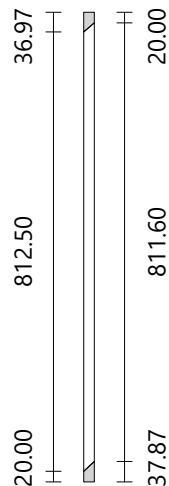

Material oak/chene
Dimensions 2444.50 × 416.88 mm
Thickness 50.00 mm

Material oak/chene
Dimensions 1590.00 × 61.88 mm
Thickness 50.00 mm

Material oak/chene
Dimensions 2090.43 × 61.90 mm
Thickness 50.00 mm

Banister #1

Right Side
Flight #1
Material paint-white
Section Circular
Diameter 20.00 mm
Height 857.37 mm

Banister #2

Right Side
Flight #1
Material paint-white
Section Circular
Diameter 20.00 mm
Height 864.04 mm

Banister #3

Right Side
Flight #1
Material paint-white
Section Circular
Diameter 20.00 mm
Height 868.88 mm

Banister #4

Right Side
Flight #1
Material paint-white
Section Circular
Diameter 20.00 mm
Height 871.73 mm

Banister #5

Right Side
Flight #1
Material paint-white
Section Circular
Diameter 20.00 mm
Height 872.04 mm

Banister #6

Right Side
Flight #1
Material paint-white
Section Circular
Diameter 20.00 mm
Height 869.47 mm