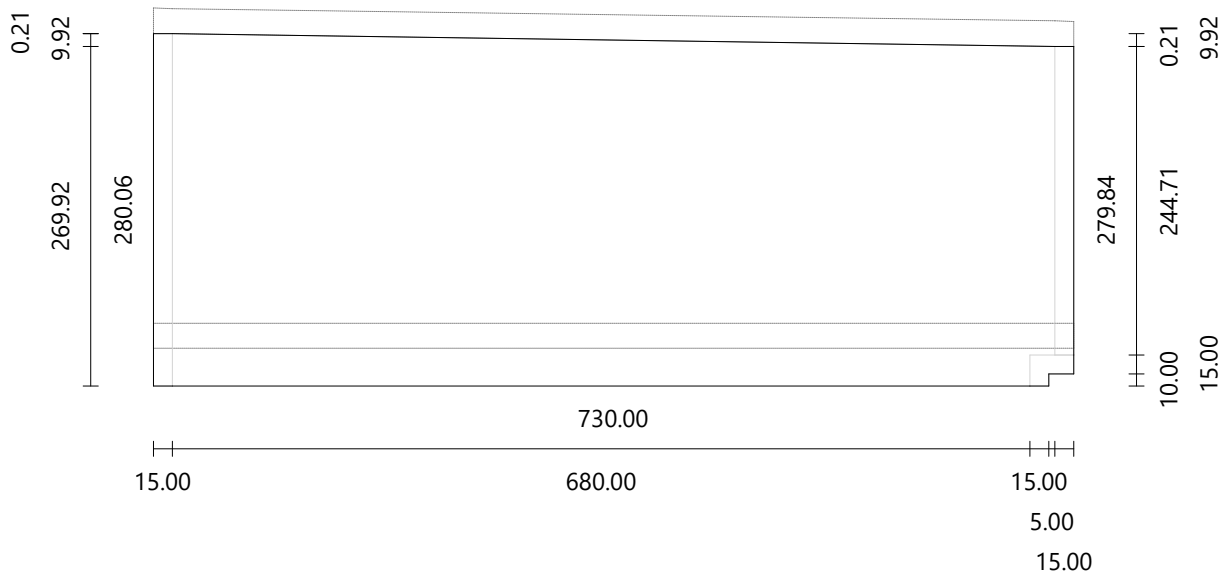

Multi-Flight Stair

Risers 15

Floor Height 2800.00 mm

Riser Height 186.67 mm

Tread Width 244.88 mm

Stair Rule 618.21 mm

Step

Material oak/chene
Dimensions 730.00 × 280.06 mm
Thickness 30.00 mm

Riser

Material paint-white
Dimensions 730.00 × 166.67 mm
Thickness 20.00 mm
Angle 0°

Step

Material oak/chene
Dimensions 734.20 × 291.63 mm
Thickness 30.00 mm

Riser

Material paint-white
Dimensions 730.36 × 196.67 mm
Thickness 20.00 mm
Angle 0.81°