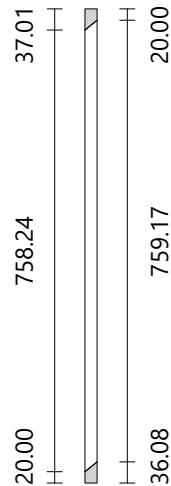

Banister #13

Right Side
Flight #2
Material paint-white
Section Circular
Diameter 20.00 mm
Height 824.08 mm

Banister #14

Right Side
Flight #2
Material paint-white
Section Circular
Diameter 20.00 mm
Height 815.44 mm

Banister #17

Right Side
Flight #2
Material paint-white
Section Circular
Diameter 20.00 mm
Height 806.94 mm

Banister #18

Right Side
Flight #2
Material paint-white
Section Circular
Diameter 20.00 mm
Height 808.32 mm

Banister #19

Right Side
Flight #2
Material paint-white
Section Circular
Diameter 20.00 mm
Height 811.10 mm

Banister #20

Right Side
Flight #2
Material paint-white
Section Circular
Diameter 20.00 mm
Height 815.25 mm

Banister #23

Right Side
Flight #2
Material paint-white
Section Circular
Diameter 20.00 mm
Height 833.81 mm

Banister #24

Right Side
Flight #2
Material paint-white
Section Circular
Diameter 20.00 mm
Height 841.72 mm