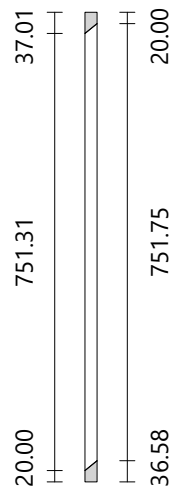

Banister #9

Right Side
Flight #1
Material paint-white
Section Circular
Diameter 20.00 mm
Height 835.11 mm

Banister #10

Right Side
Flight #1
Material paint-white
Section Circular
Diameter 20.00 mm
Height 809.10 mm

Banister #13

Right Side
Flight #2
Material paint-white
Section Circular
Diameter 20.00 mm
Height 824.08 mm

Banister #14

Right Side
Flight #2
Material paint-white
Section Circular
Diameter 20.00 mm
Height 815.44 mm

Banister #15

Right Side
Flight #2
Material paint-white
Section Circular
Diameter 20.00 mm
Height 810.00 mm

Banister #16

Right Side
Flight #2
Material paint-white
Section Circular
Diameter 20.00 mm
Height 807.48 mm

Banister #19

Right Side
Flight #2
Material paint-white
Section Circular
Diameter 20.00 mm
Height 811.10 mm

Banister #20

Right Side
Flight #2
Material paint-white
Section Circular
Diameter 20.00 mm
Height 815.25 mm