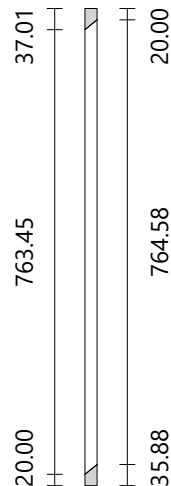

Banister #17

Right Side
Flight #2
Material paint-white
Section Circular
Diameter 20.00 mm
Height 806.94 mm

Banister #18

Right Side
Flight #2
Material paint-white
Section Circular
Diameter 20.00 mm
Height 808.32 mm

Banister #19

Right Side
Flight #2
Material paint-white
Section Circular
Diameter 20.00 mm
Height 811.10 mm

Banister #20

Right Side
Flight #2
Material paint-white
Section Circular
Diameter 20.00 mm
Height 815.25 mm

Banister #21

Right Side
Flight #2
Material paint-white
Section Circular
Diameter 20.00 mm
Height 820.46 mm

Banister #22

Right Side
Flight #2
Material paint-white
Section Circular
Diameter 20.00 mm
Height 826.73 mm

Banister #23

Right Side
Flight #2
Material paint-white
Section Circular
Diameter 20.00 mm
Height 833.81 mm

Banister #24

Right Side
Flight #2
Material paint-white
Section Circular
Diameter 20.00 mm
Height 841.72 mm