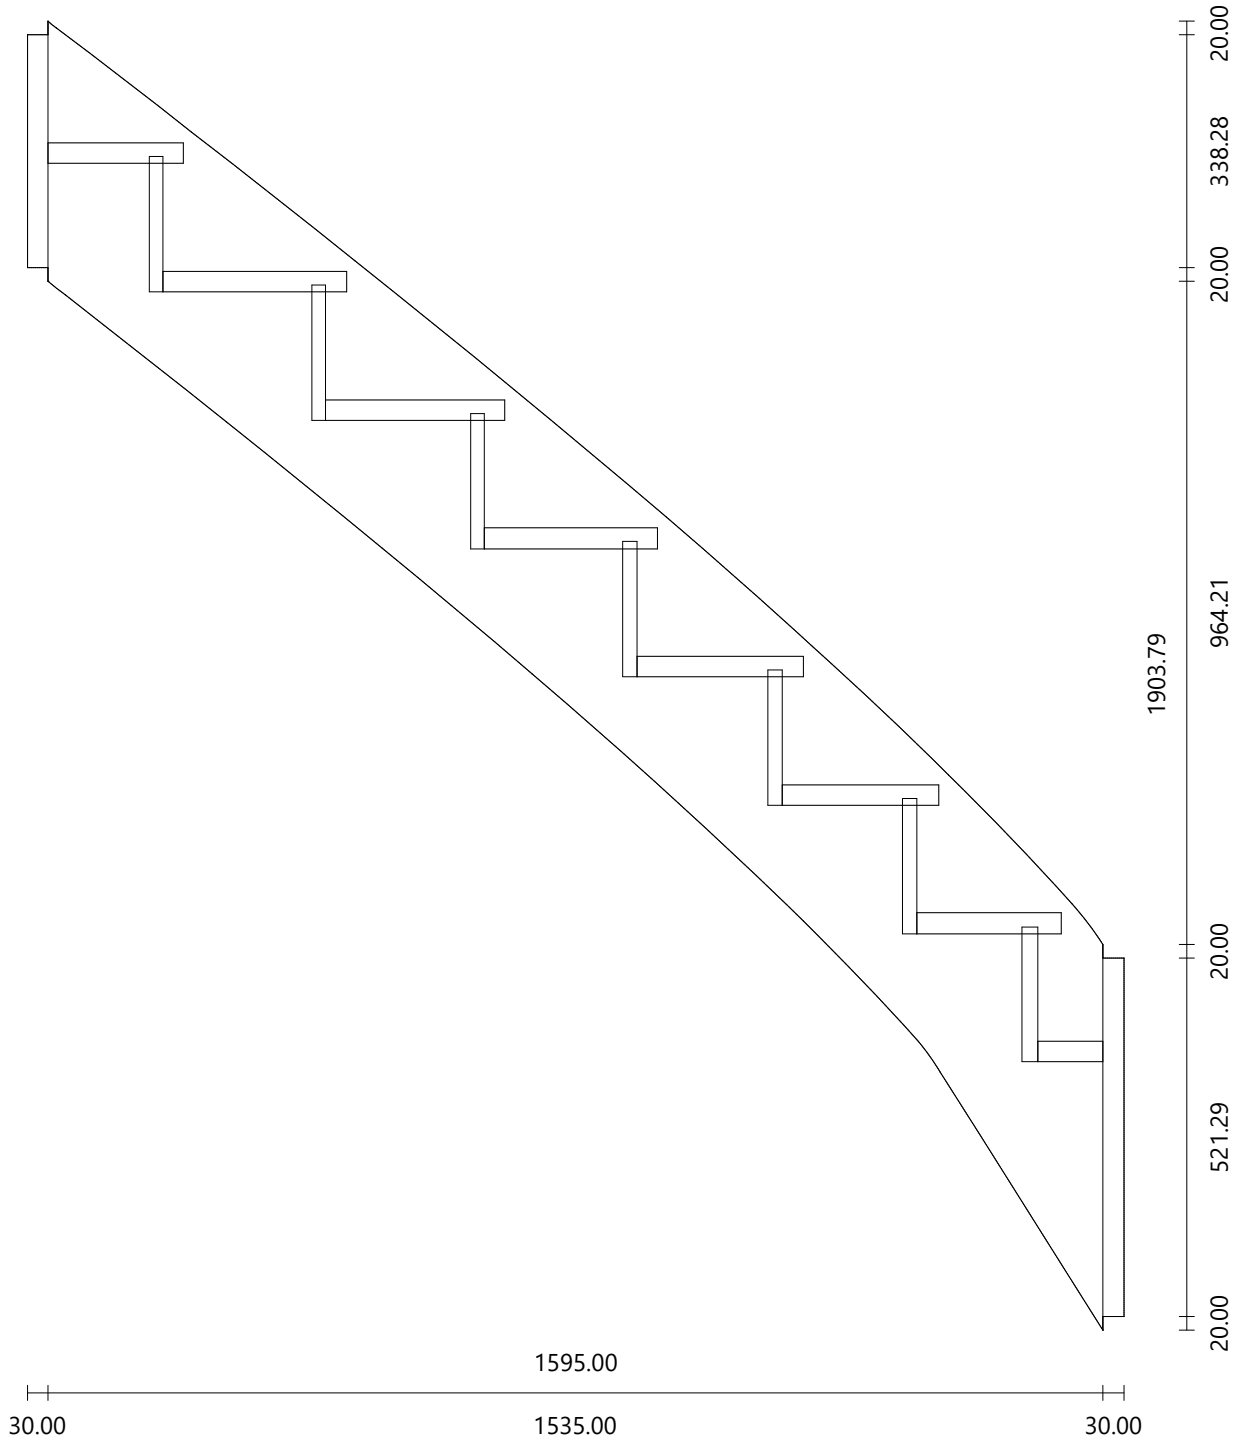

Material oak/chene
Dimensions 2444.50 × 416.88 mm
Thickness 50.00 mm