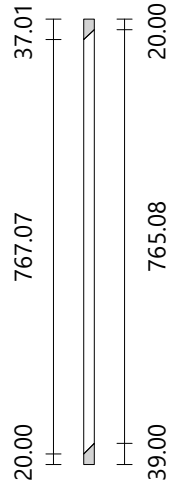

Banister #13

Right Side
Flight #2
Material paint-white
Section Circular
Diameter 20.00 mm
Height 824.08 mm