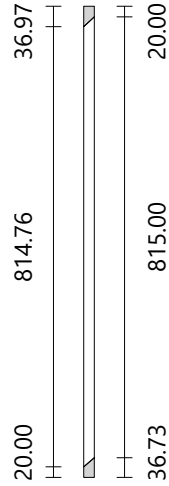

Material oak/chene
Dimensions 2444.50 × 416.88 mm
Thickness 50.00 mm

Material oak/chene
Dimensions 1590.00 × 61.88 mm
Thickness 50.00 mm

Material oak/chene
Dimensions 2090.43 × 61.90 mm
Thickness 50.00 mm

Banister #1

Right Side
Flight #1
Material paint-white
Section Circular
Diameter 20.00 mm
Height 857.37 mm

Banister #2

Right Side
Flight #1
Material paint-white
Section Circular
Diameter 20.00 mm
Height 864.04 mm

Banister #3

Right Side
Flight #1
Material paint-white
Section Circular
Diameter 20.00 mm
Height 868.88 mm

Banister #4

Right Side
Flight #1
Material paint-white
Section Circular
Diameter 20.00 mm
Height 871.73 mm

Banister #5

Right Side
Flight #1
Material paint-white
Section Circular
Diameter 20.00 mm
Height 872.04 mm

Banister #6

Right Side
Flight #1
Material paint-white
Section Circular
Diameter 20.00 mm
Height 869.47 mm