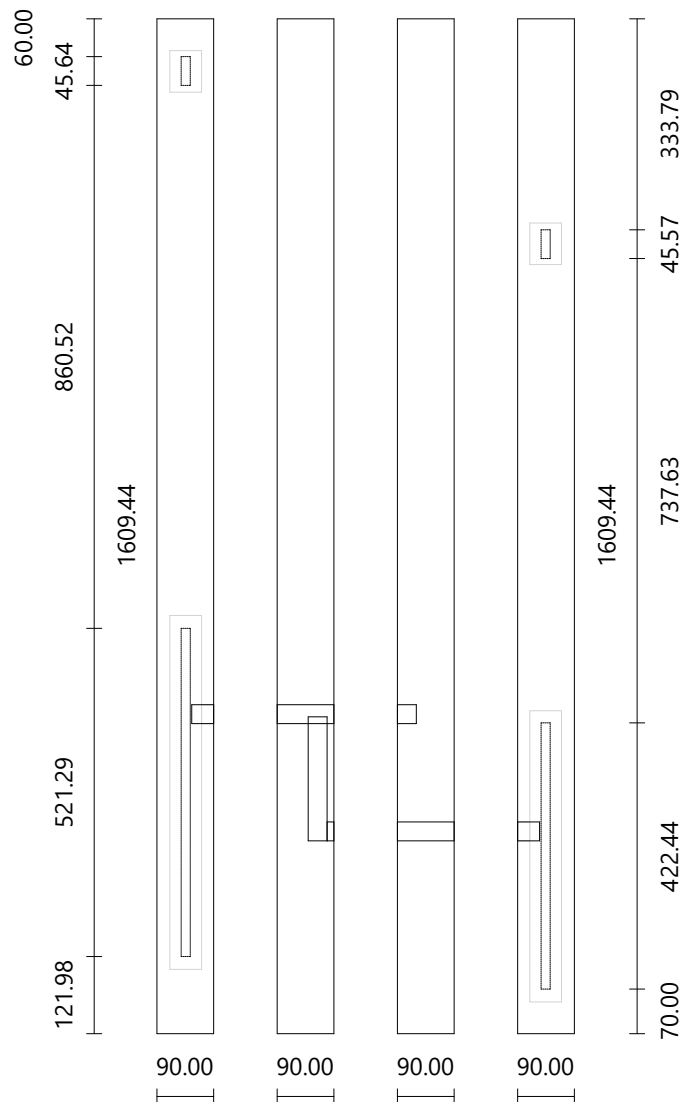

Corner Newel Post	Right Side	Flights: 1-2	Top View
Material	oak/chene		
Dimensions	90.00 × 90.00 mm		
Height	1609.44 mm		
Step #6	Height: 335.30 mm		
Step #7	Height: 521.96 mm		
Face 1	Right Handrail #2 Right Stringboard #2		
Face 4	Right Handrail #1 Right Stringboard #1