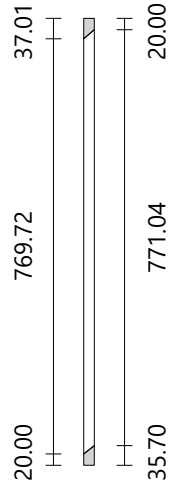

Banister #17

Right Side
Flight #2
Material paint-white
Section Circular
Diameter 20.00 mm
Height 806.94 mm

Banister #18

Right Side
Flight #2
Material paint-white
Section Circular
Diameter 20.00 mm
Height 808.32 mm

Banister #19

Right Side
Flight #2
Material paint-white
Section Circular
Diameter 20.00 mm
Height 811.10 mm

Banister #20

Right Side
Flight #2
Material paint-white
Section Circular
Diameter 20.00 mm
Height 815.25 mm

Banister #21

Right Side
Flight #2
Material paint-white
Section Circular
Diameter 20.00 mm
Height 820.46 mm

Banister #22

Right Side
Flight #2
Material paint-white
Section Circular
Diameter 20.00 mm
Height 826.73 mm

Banister #23

Right Side
Flight #2
Material paint-white
Section Circular
Diameter 20.00 mm
Height 833.81 mm

Banister #24

Right Side
Flight #2
Material paint-white
Section Circular
Diameter 20.00 mm
Height 841.72 mm