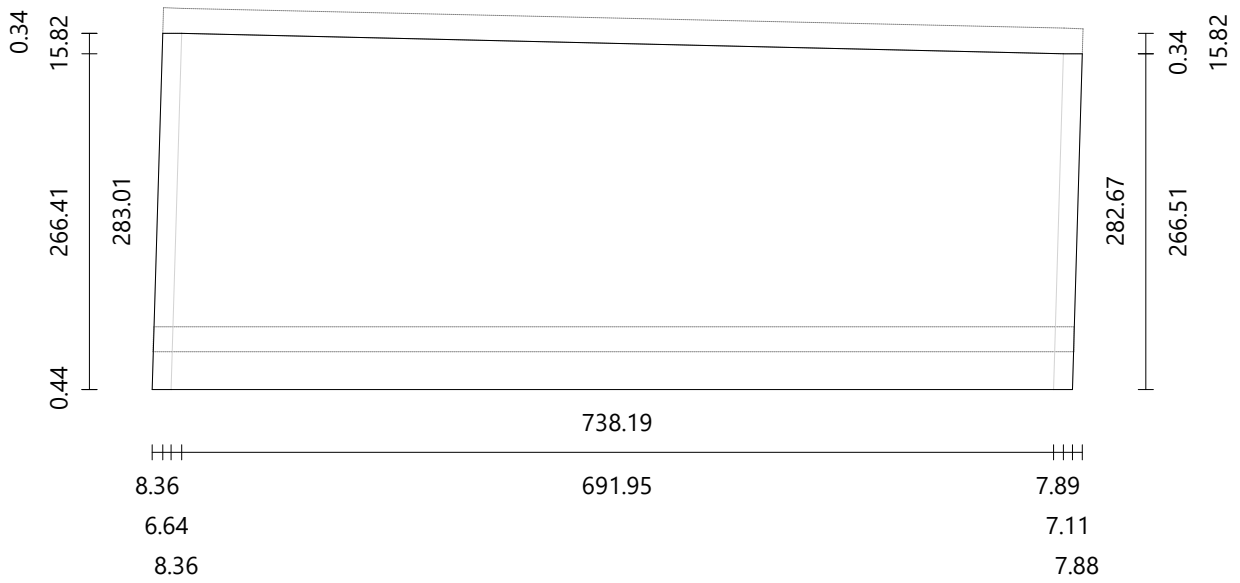

Step

Material oak/chene
Dimensions 738.19 × 283.01 mm
Thickness 30.00 mm

Riser

Material paint-white
Dimensions 730.91 × 196.67 mm
Thickness 20.00 mm
Angle -1.69°