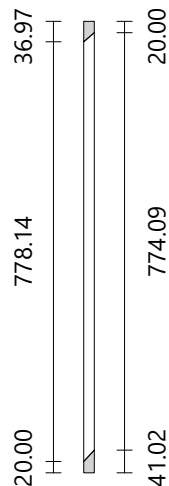

Banister #1

Right Side
Flight #1
Material paint-white
Section Circular
Diameter 20.00 mm
Height 857.37 mm

Banister #2

Right Side
Flight #1
Material paint-white
Section Circular
Diameter 20.00 mm
Height 864.04 mm

Banister #3

Right Side
Flight #1
Material paint-white
Section Circular
Diameter 20.00 mm
Height 868.88 mm

Banister #4

Right Side
Flight #1
Material paint-white
Section Circular
Diameter 20.00 mm
Height 871.73 mm

Banister #5

Right Side
Flight #1
Material paint-white
Section Circular
Diameter 20.00 mm
Height 872.04 mm

Banister #6

Right Side
Flight #1
Material paint-white
Section Circular
Diameter 20.00 mm
Height 869.47 mm

Banister #9

Right Side
Flight #1
Material paint-white
Section Circular
Diameter 20.00 mm
Height 835.11 mm

Banister #10

Right Side
Flight #1
Material paint-white
Section Circular
Diameter 20.00 mm
Height 809.10 mm