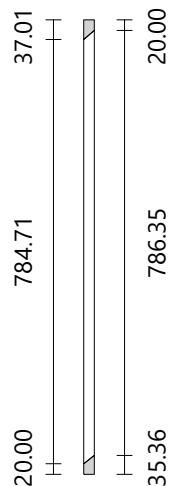

Banister #17

Right Side
Flight #2
Material paint-white
Section Circular
Diameter 20.00 mm
Height 806.94 mm

Banister #18

Right Side
Flight #2
Material paint-white
Section Circular
Diameter 20.00 mm
Height 808.32 mm

Banister #19

Right Side
Flight #2
Material paint-white
Section Circular
Diameter 20.00 mm
Height 811.10 mm

Banister #20

Right Side
Flight #2
Material paint-white
Section Circular
Diameter 20.00 mm
Height 815.25 mm

Banister #21

Right Side
Flight #2
Material paint-white
Section Circular
Diameter 20.00 mm
Height 820.46 mm

Banister #22

Right Side
Flight #2
Material paint-white
Section Circular
Diameter 20.00 mm
Height 826.73 mm

Banister #23

Right Side
Flight #2
Material paint-white
Section Circular
Diameter 20.00 mm
Height 833.81 mm

Banister #24

Right Side
Flight #2
Material paint-white
Section Circular
Diameter 20.00 mm
Height 841.72 mm