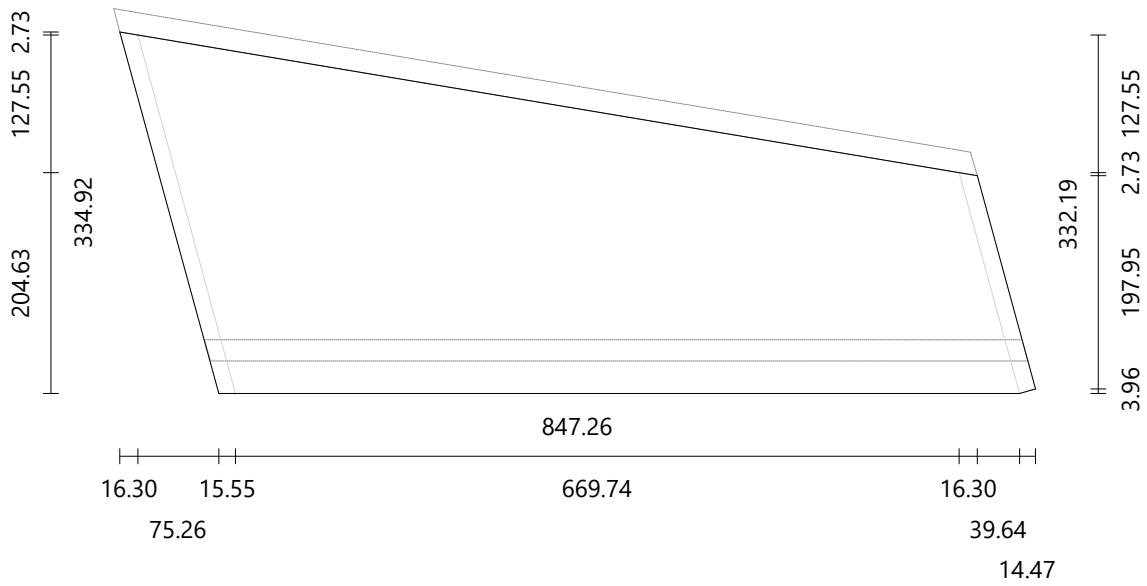

Step

Material oak/chene
Dimensions 749.57 × 305.15 mm
Thickness 30.00 mm

Riser

Material paint-white
Dimensions 732.51 × 196.67 mm
Thickness 20.00 mm
Angle 3.43°

Step

Material oak/chene
Dimensions 783.14 × 320.07 mm
Thickness 30.00 mm

Riser

Material paint-white
Dimensions 740.36 × 196.67 mm
Thickness 20.00 mm
Angle 8.17°

Step

Material oak/chene
Dimensions 847.26 × 334.92 mm
Thickness 30.00 mm

Riser

Material paint-white
Dimensions 762.25 × 196.67 mm
Thickness 20.00 mm
Angle 15.29°

Step

Material oak/chene
Dimensions 1005.68 × 442.09 mm
Thickness 30.00 mm

Riser

Material paint-white
Dimensions 813.47 × 196.67 mm
Thickness 20.00 mm
Angle 24.81°

Step

Material oak/chene
Dimensions 1149.68 × 399.30 mm
Thickness 30.00 mm