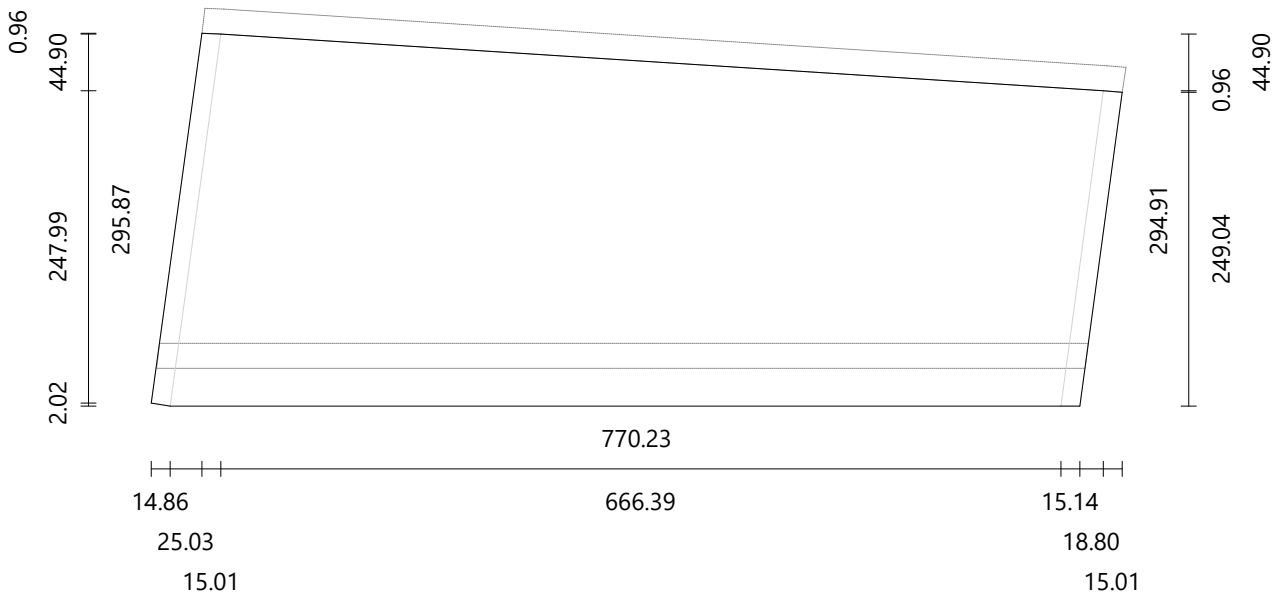

Riser

Material paint-white
Dimensions 996.23 × 196.67 mm
Thickness 20.00 mm
Angle Left: 40.88° | Right: -49.12°

Step

Material oak/chene
Dimensions 942.41 × 313.69 mm
Thickness 30.00 mm

Riser

Material paint-white
Dimensions 854.75 × 196.67 mm
Thickness 20.00 mm
Angle -30.03°

Step

Material oak/chene
Dimensions 852.94 × 305.17 mm
Thickness 30.00 mm

Riser

Material paint-white
Dimensions 784.45 × 196.67 mm
Thickness 20.00 mm
Angle -20.06°

Step

Material oak/chene
Dimensions 770.23 × 295.87 mm
Thickness 30.00 mm

Riser

Material paint-white
Dimensions 739.41 × 196.67 mm
Thickness 20.00 mm
Angle -7.73°

Step

Material oak/chene
Dimensions 750.16 × 289.29 mm
Thickness 30.00 mm

Riser

Material paint-white
Dimensions 733.26 × 196.67 mm
Thickness 20.00 mm
Angle -4.06°

Material oak/chene
Dimensions 2444.50 × 416.88 mm
Thickness 50.00 mm

Material oak/chene
Dimensions 1590.00 × 61.88 mm
Thickness 50.00 mm

Material oak/chene
Dimensions 2090.43 × 61.90 mm
Thickness 50.00 mm