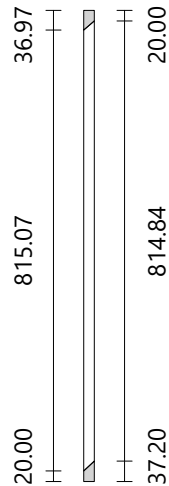

Banister #1

Right Side
Flight #1
Material paint-white
Section Circular
Diameter 20.00 mm
Height 857.37 mm

Banister #2

Right Side
Flight #1
Material paint-white
Section Circular
Diameter 20.00 mm
Height 864.04 mm

Banister #3

Right Side
Flight #1
Material paint-white
Section Circular
Diameter 20.00 mm
Height 868.88 mm

Banister #4

Right Side
Flight #1
Material paint-white
Section Circular
Diameter 20.00 mm
Height 871.73 mm

Banister #5

Right Side
Flight #1
Material paint-white
Section Circular
Diameter 20.00 mm
Height 872.04 mm

Banister #6

Right Side
Flight #1
Material paint-white
Section Circular
Diameter 20.00 mm
Height 869.47 mm

Part	Material	Dimensions	Cutting List Volume	Real Volume
Banister #11	paint-white	20.00 × 20.00 × 857.80	0.00 m ³	0.00 m ³
Banister #12	paint-white	20.00 × 20.00 × 837.80	0.00 m ³	0.00 m ³
Banister #13	paint-white	20.00 × 20.00 × 824.08	0.00 m ³	0.00 m ³
Banister #14	paint-white	20.00 × 20.00 × 815.44	0.00 m ³	0.00 m ³
Banister #15	paint-white	20.00 × 20.00 × 810.00	0.00 m ³	0.00 m ³
Banister #16	paint-white	20.00 × 20.00 × 807.48	0.00 m ³	0.00 m ³
Banister #17	paint-white	20.00 × 20.00 × 806.94	0.00 m ³	0.00 m ³
Banister #18	paint-white	20.00 × 20.00 × 808.32	0.00 m ³	0.00 m ³
Banister #19	paint-white	20.00 × 20.00 × 811.10	0.00 m ³	0.00 m ³
Banister #20	paint-white	20.00 × 20.00 × 815.25	0.00 m ³	0.00 m ³
Banister #21	paint-white	20.00 × 20.00 × 820.46	0.00 m ³	0.00 m ³
Banister #22	paint-white	20.00 × 20.00 × 826.73	0.00 m ³	0.00 m ³
Banister #23	paint-white	20.00 × 20.00 × 833.81	0.00 m ³	0.00 m ³
Banister #24	paint-white	20.00 × 20.00 × 841.72	0.00 m ³	0.00 m ³