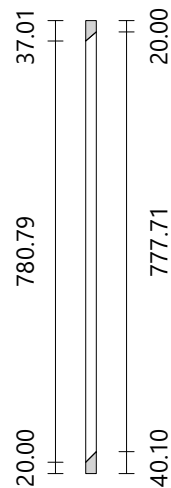

Banister #12

Right Side
Flight #2
Material paint-white
Section Circular
Diameter 20.00 mm
Height 837.80 mm