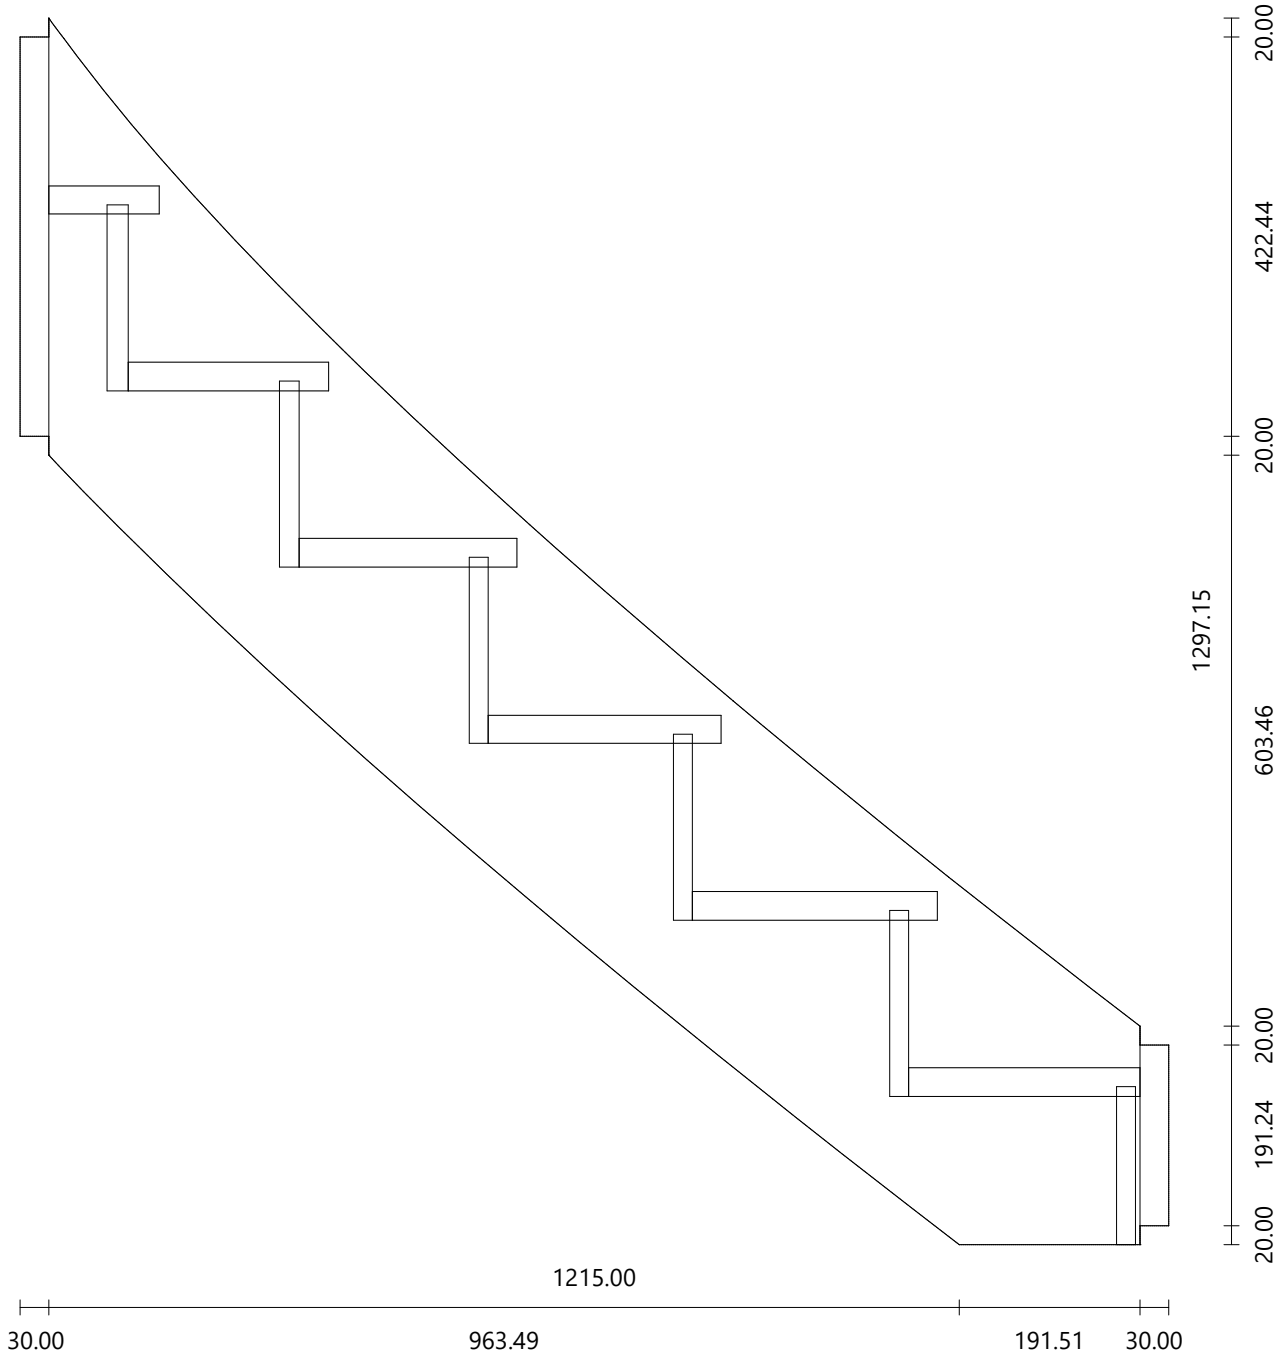

Riser

Material paint-white
Dimensions 730.16 × 196.67 mm
Thickness 20.00 mm
Angle -0.4°

Step

Material oak/chene
Dimensions 765.00 × 100.00 mm
Thickness 30.00 mm

Riser

Material paint-white
Dimensions 765.00 × 196.67 mm
Thickness 20.00 mm
Angle 0°

Material oak/chene
Dimensions 2432.31 × 393.38 mm
Thickness 50.00 mm

Material oak/chene
Dimensions 3054.68 × 426.60 mm
Thickness 50.00 mm

Material oak/chene
Dimensions 1745.11 × 351.39 mm
Thickness 50.00 mm