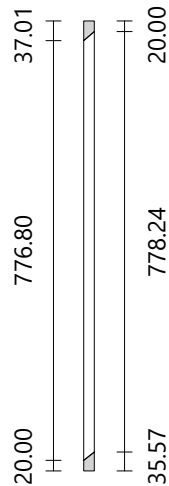

Banister #17

Right Side
Flight #2
Material paint-white
Section Circular
Diameter 20.00 mm
Height 806.94 mm

Banister #18

Right Side
Flight #2
Material paint-white
Section Circular
Diameter 20.00 mm
Height 808.32 mm

Banister #19

Right Side
Flight #2
Material paint-white
Section Circular
Diameter 20.00 mm
Height 811.10 mm

Banister #20

Right Side
Flight #2
Material paint-white
Section Circular
Diameter 20.00 mm
Height 815.25 mm

Banister #21

Right Side
Flight #2
Material paint-white
Section Circular
Diameter 20.00 mm
Height 820.46 mm

Banister #22

Right Side
Flight #2
Material paint-white
Section Circular
Diameter 20.00 mm
Height 826.73 mm

Banister #23

Right Side
Flight #2
Material paint-white
Section Circular
Diameter 20.00 mm
Height 833.81 mm

Banister #24

Right Side
Flight #2
Material paint-white
Section Circular
Diameter 20.00 mm
Height 841.72 mm