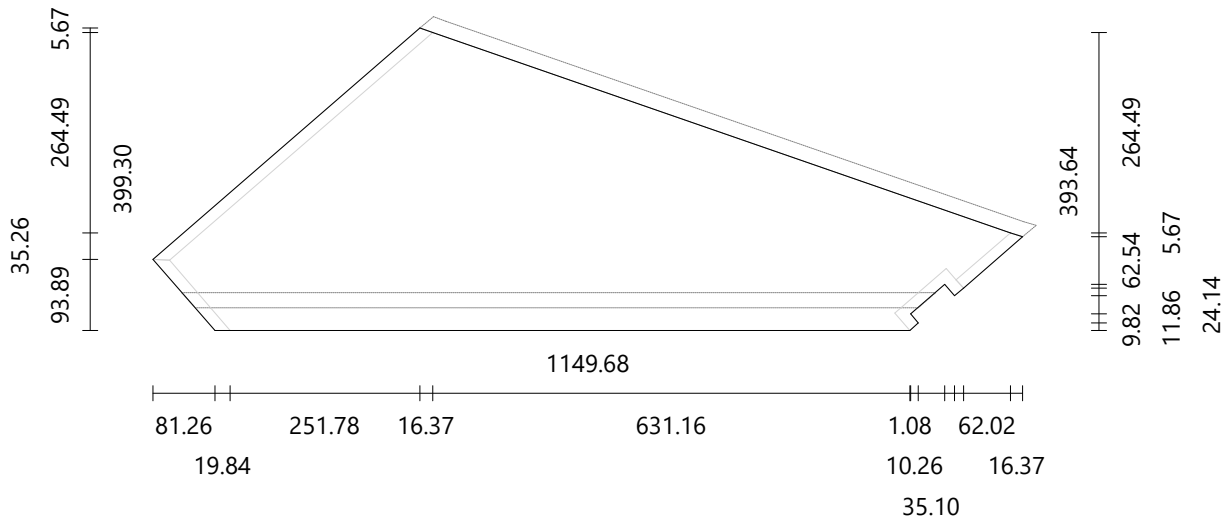

Riser

Material paint-white
Dimensions 740.36 × 196.67 mm
Thickness 20.00 mm
Angle 8.17°

Step

Material oak/chene
Dimensions 847.26 × 334.92 mm
Thickness 30.00 mm

Riser

Material paint-white
Dimensions 762.25 × 196.67 mm
Thickness 20.00 mm
Angle 15.29°

Step

Material oak/chene
Dimensions 1005.68 × 442.09 mm
Thickness 30.00 mm

Riser

Material paint-white
Dimensions 813.47 × 196.67 mm
Thickness 20.00 mm
Angle 24.81°

Step

Material oak/chene
Dimensions 1149.68 × 399.30 mm
Thickness 30.00 mm

Riser

Material paint-white
Dimensions 996.23 × 196.67 mm
Thickness 20.00 mm
Angle Left: 40.88° | Right: -49.12°

Step

Material oak/chene
Dimensions 942.41 × 313.69 mm
Thickness 30.00 mm

Riser

Material paint-white
Dimensions 854.75 × 196.67 mm
Thickness 20.00 mm
Angle -30.03°