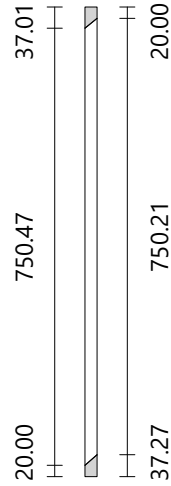

Banister #16

Right Side
Flight #2
Material paint-white
Section Circular
Diameter 20.00 mm
Height 807.48 mm