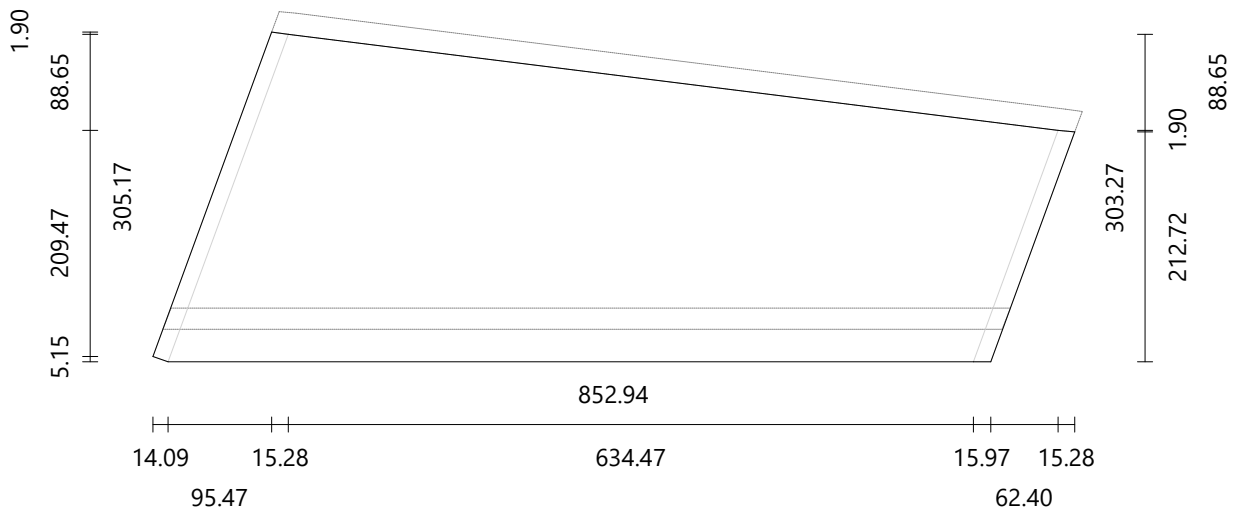

Step

Material oak/chene
Dimensions 1005.68 × 442.09 mm
Thickness 30.00 mm

Riser

Material paint-white
Dimensions 813.47 × 196.67 mm
Thickness 20.00 mm
Angle 24.81°

Step

Material oak/chene
Dimensions 1149.68 × 399.30 mm
Thickness 30.00 mm

Riser

Material paint-white
Dimensions 996.23 × 196.67 mm
Thickness 20.00 mm
Angle Left: 40.88° | Right: -49.12°

Step

Material oak/chene
Dimensions 942.41 × 313.69 mm
Thickness 30.00 mm

Riser

Material paint-white
Dimensions 854.75 × 196.67 mm
Thickness 20.00 mm
Angle -30.03°

Step

Material oak/chene
Dimensions 852.94 × 305.17 mm
Thickness 30.00 mm

Riser

Material paint-white
Dimensions 784.45 × 196.67 mm
Thickness 20.00 mm
Angle -20.06°

Step

Material oak/chene
Dimensions 770.23 × 295.87 mm
Thickness 30.00 mm