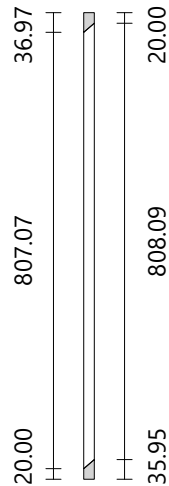

Material oak/chene
Dimensions 2444.50 × 416.88 mm
Thickness 50.00 mm

Material oak/chene
Dimensions 1590.00 × 61.88 mm
Thickness 50.00 mm

Material oak/chene
Dimensions 2090.43 × 61.90 mm
Thickness 50.00 mm

End Newel Post Right Side

Flight: 1

Top View

Material oak/chene
Dimensions 90.00 × 90.00 mm
Height 1140.29 mm

Step #1 Height: 186.67 mm

Face 2 Right Handrail #1
 Right Stringboard #1

Corner Newel Post	Right Side	Flight: 2	Top View
Material	oak/chene		
Dimensions	90.00 × 90.00 mm		
Height	1337.58 mm		
Step #14	Height: 251.14 mm		
Step #15	Height: 437.81 mm		
Face 4	Right Handrail #2 Right Stringboard #2		

Corner Newel Post	Right Side	Flights: 1-2	Top View
Material	oak/chene		
Dimensions	90.00 × 90.00 mm		
Height	1609.44 mm		
Step #6	Height: 335.30 mm		
Step #7	Height: 521.96 mm		
Face 1	Right Handrail #2 Right Stringboard #2		
Face 4	Right Handrail #1 Right Stringboard #1		

Banister #1

Right Side
Flight #1
Material paint-white
Section Circular
Diameter 20.00 mm
Height 857.37 mm

Banister #2

Right Side
Flight #1
Material paint-white
Section Circular
Diameter 20.00 mm
Height 864.04 mm