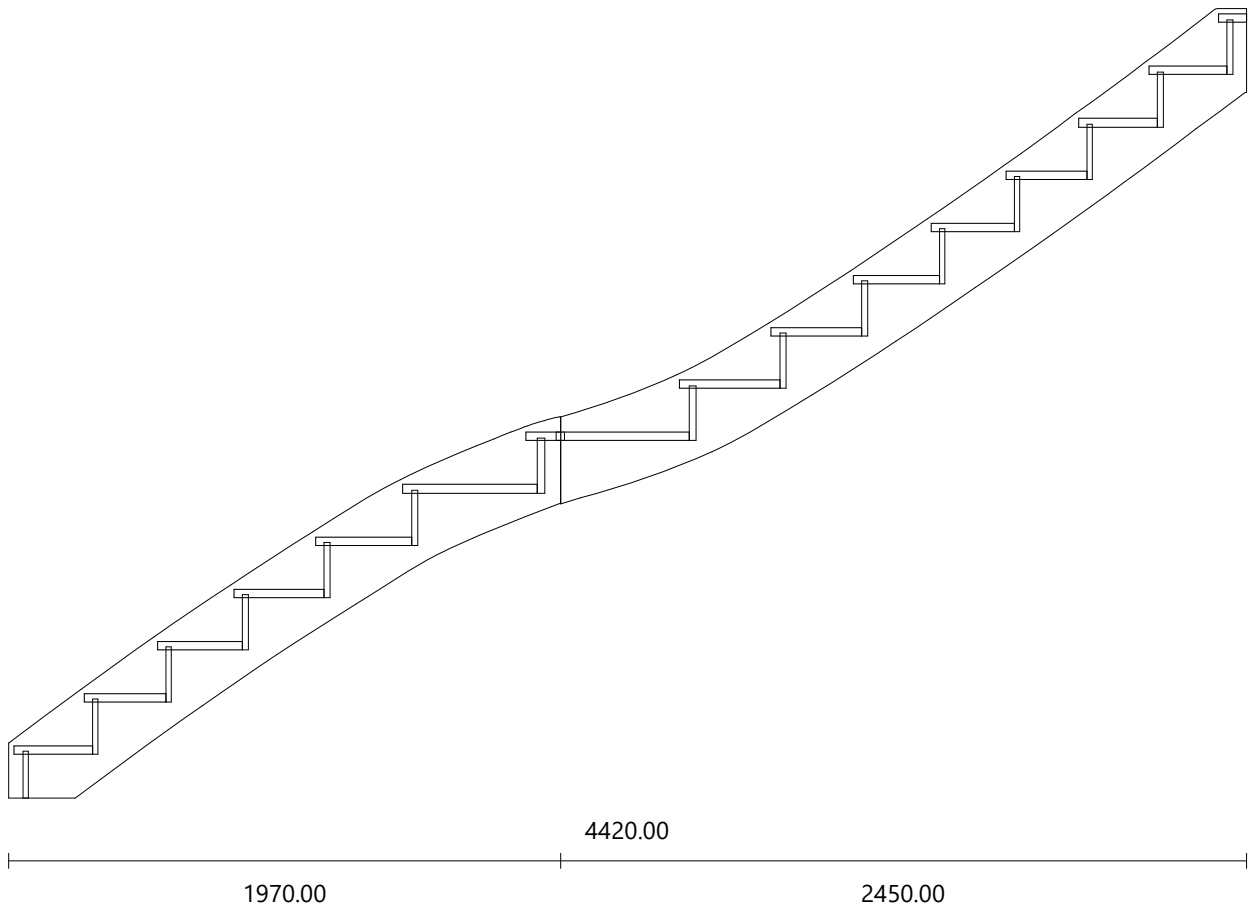

Riser

Material paint-white
Dimensions 730.16 × 196.67 mm
Thickness 20.00 mm
Angle -0.4°

Step

Material oak/chene
Dimensions 765.00 × 100.00 mm
Thickness 30.00 mm

Riser

Material paint-white
Dimensions 765.00 × 196.67 mm
Thickness 20.00 mm
Angle 0°