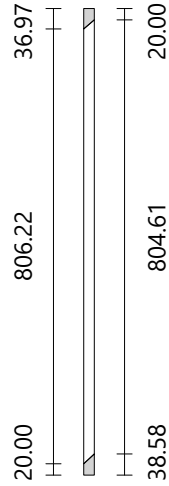

Banister #7

Right Side
Flight #1
Material paint-white
Section Circular
Diameter 20.00 mm
Height 863.19 mm