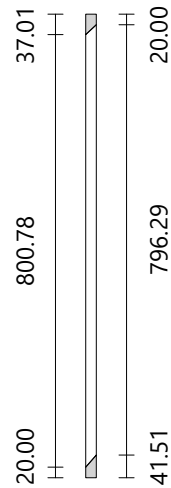

Banister #11

Right Side
Flight #2
Material paint-white
Section Circular
Diameter 20.00 mm
Height 857.80 mm