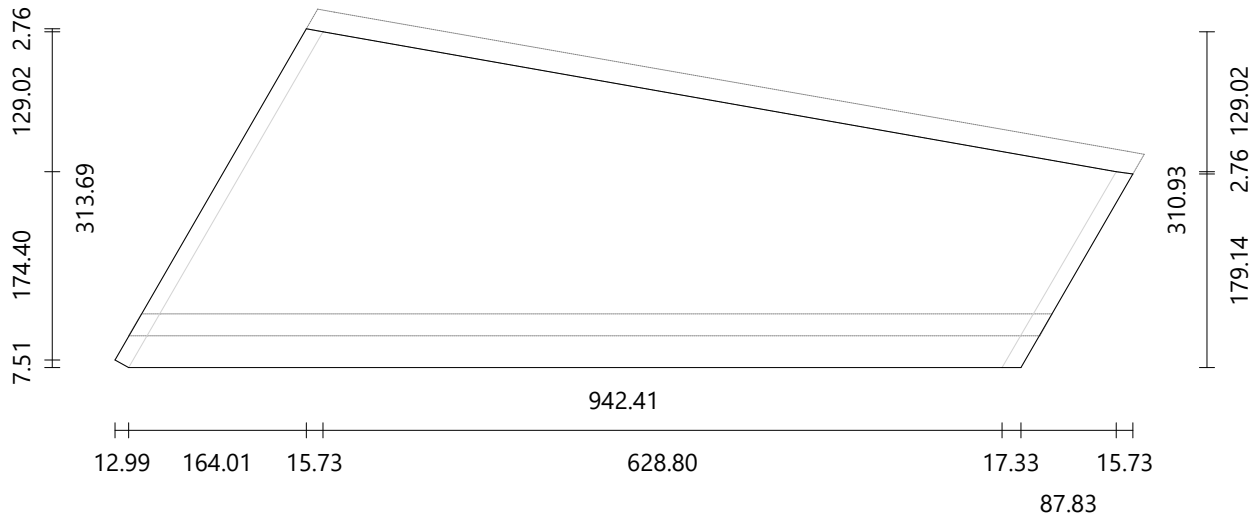

Step

Material oak/chene
Dimensions 1005.68 × 442.09 mm
Thickness 30.00 mm

Riser

Material paint-white
Dimensions 813.47 × 196.67 mm
Thickness 20.00 mm
Angle 24.81°

Step

Material oak/chene
Dimensions 1149.68 × 399.30 mm
Thickness 30.00 mm

Riser

Material paint-white
Dimensions 996.23 × 196.67 mm
Thickness 20.00 mm
Angle Left: 40.88° | Right: -49.12°

Step

Material oak/chene
Dimensions 942.41 × 313.69 mm
Thickness 30.00 mm

Riser

Material paint-white
Dimensions 854.75 × 196.67 mm
Thickness 20.00 mm
Angle -30.03°

Step

Material oak/chene
Dimensions 852.94 × 305.17 mm
Thickness 30.00 mm

Riser

Material paint-white
Dimensions 784.45 × 196.67 mm
Thickness 20.00 mm
Angle -20.06°

Step

Material oak/chene
Dimensions 770.23 × 295.87 mm
Thickness 30.00 mm