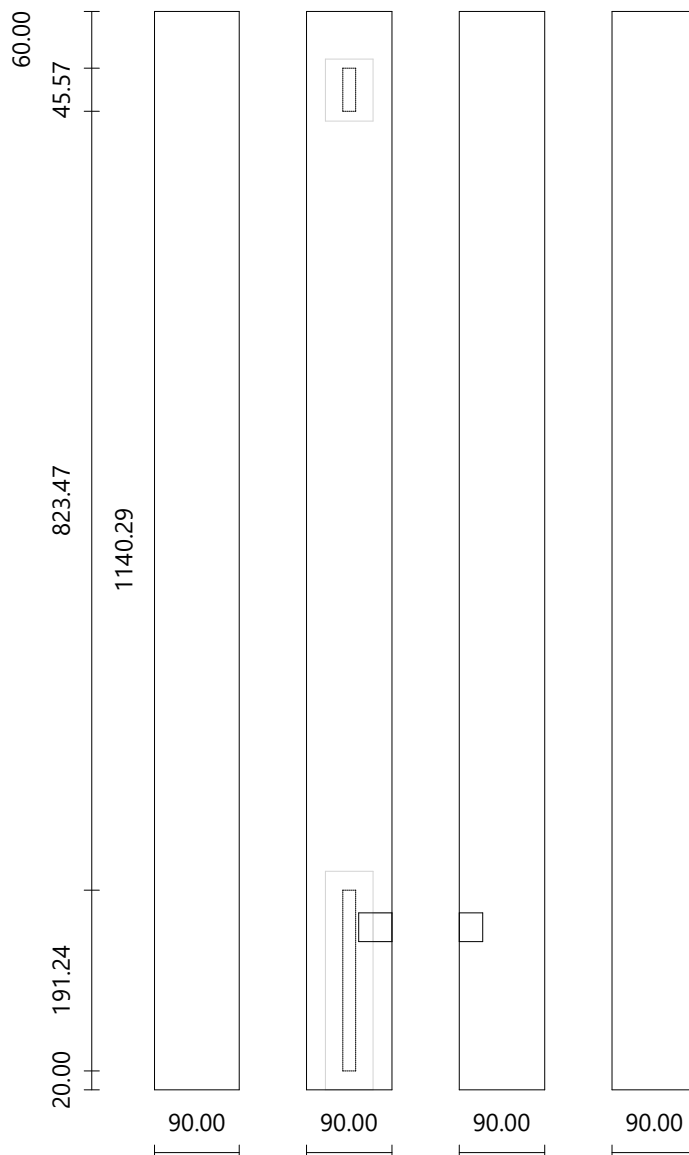

Material oak/chene
Dimensions 2432.31 × 393.38 mm
Thickness 50.00 mm

Material oak/chene
Dimensions 3054.68 × 426.60 mm
Thickness 50.00 mm

Material oak/chene
Dimensions 1745.11 × 351.39 mm
Thickness 50.00 mm

Material oak/chene
Dimensions 2444.50 × 416.88 mm
Thickness 50.00 mm

Material oak/chene
Dimensions 1590.00 × 61.88 mm
Thickness 50.00 mm

Material oak/chene
Dimensions 2090.43 × 61.90 mm
Thickness 50.00 mm

End Newel Post Right Side

Flight: 1

Top View

Material oak/chene
Dimensions 90.00 × 90.00 mm
Height 1140.29 mm

Step #1 Height: 186.67 mm

Face 2 Right Handrail #1
 Right Stringboard #1

Corner Newel Post	Right Side	Flight: 2	Top View
Material	oak/chene		
Dimensions	90.00 × 90.00 mm		
Height	1337.58 mm		
Step #14	Height: 251.14 mm		
Step #15	Height: 437.81 mm		
Face 4	Right Handrail #2 Right Stringboard #2		