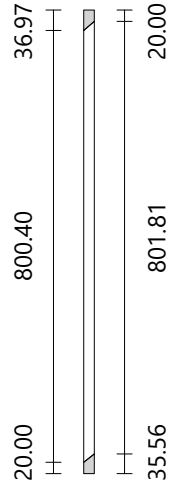

Banister #1

Right Side
Flight #1
Material paint-white
Section Circular
Diameter 20.00 mm
Height 857.37 mm