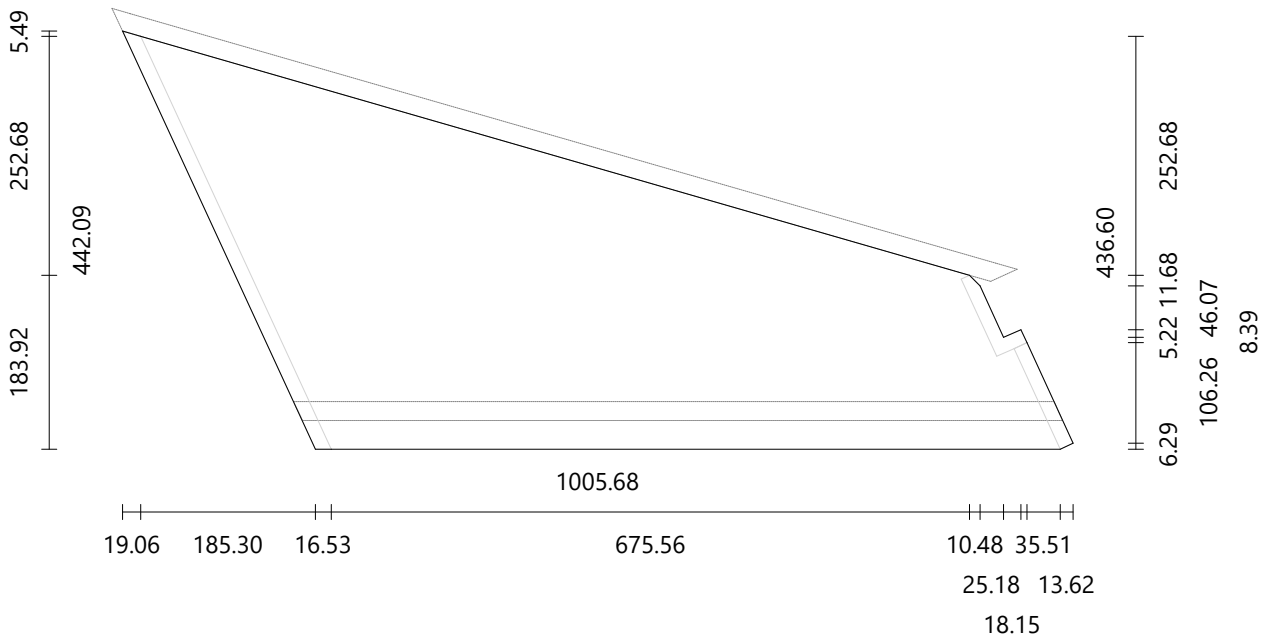

Riser

Material paint-white
Dimensions 740.36 × 196.67 mm
Thickness 20.00 mm
Angle 8.17°

Step

Material oak/chene
Dimensions 847.26 × 334.92 mm
Thickness 30.00 mm

Riser

Material paint-white
Dimensions 762.25 × 196.67 mm
Thickness 20.00 mm
Angle 15.29°

Step

Material oak/chene
Dimensions 1005.68 × 442.09 mm
Thickness 30.00 mm

Riser

Material paint-white
Dimensions 813.47 × 196.67 mm
Thickness 20.00 mm
Angle 24.81°

Step

Material oak/chene
Dimensions 1149.68 × 399.30 mm
Thickness 30.00 mm