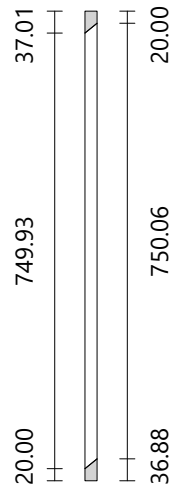

Banister #17

Right Side
Flight #2
Material paint-white
Section Circular
Diameter 20.00 mm
Height 806.94 mm