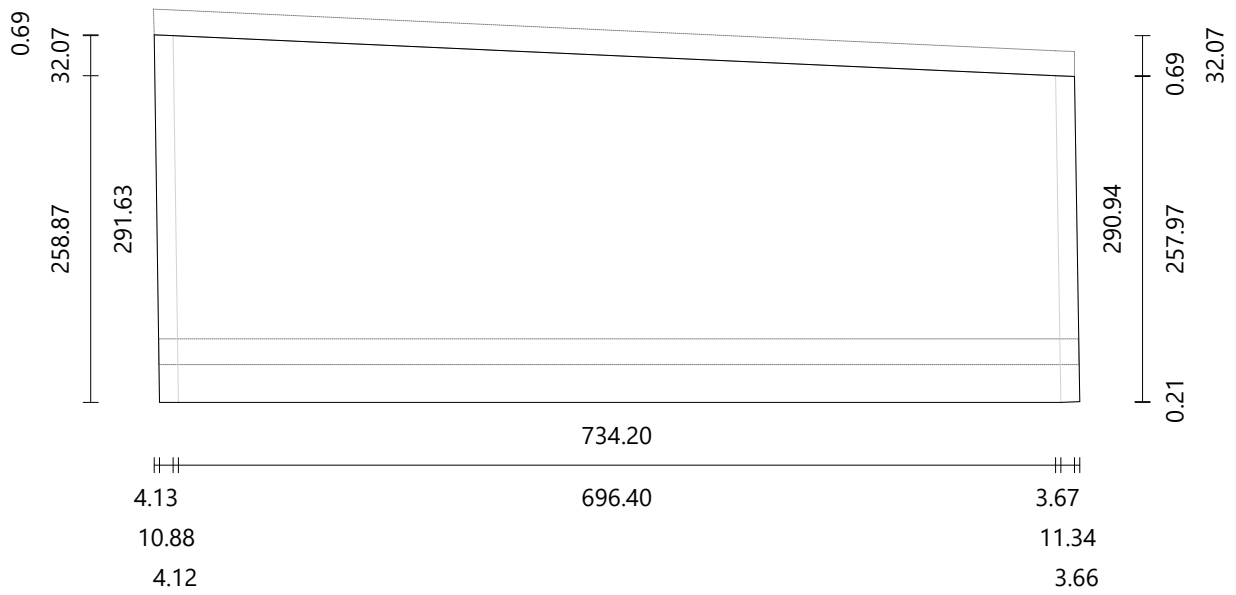

Riser

Material paint-white
Dimensions 730.00 × 166.67 mm
Thickness 20.00 mm
Angle 0°

Step

Material oak/chene
Dimensions 734.20 × 291.63 mm
Thickness 30.00 mm

Riser

Material paint-white
Dimensions 730.36 × 196.67 mm
Thickness 20.00 mm
Angle 0.81°