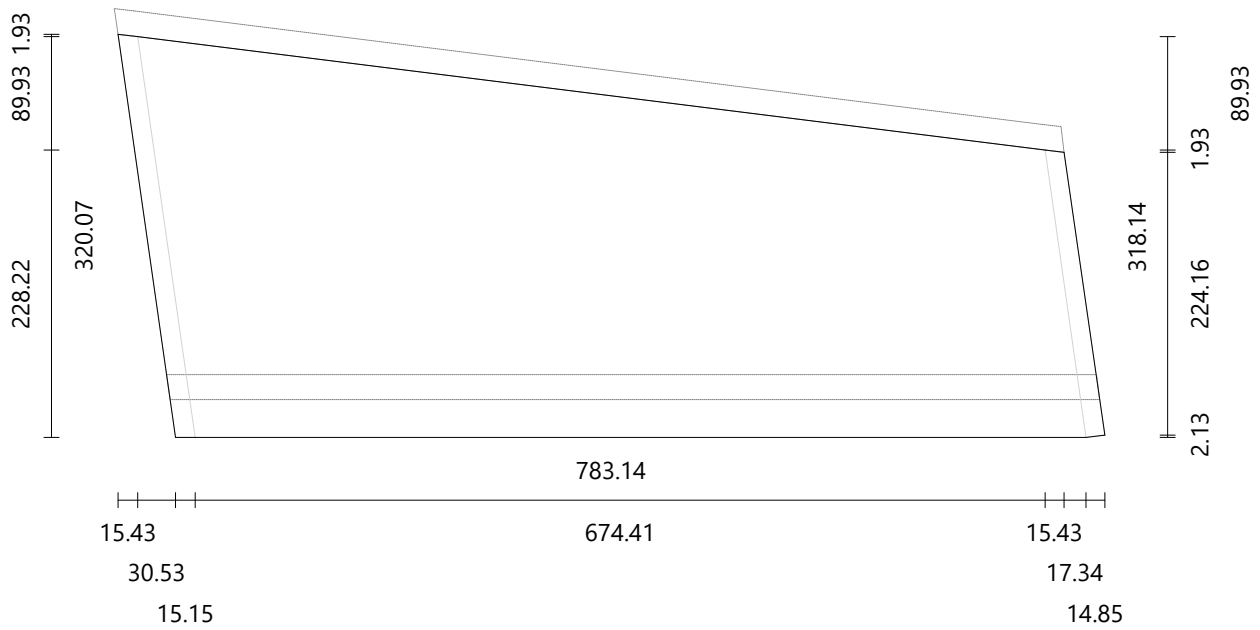

Riser

Material paint-white
Dimensions 730.00 × 166.67 mm
Thickness 20.00 mm
Angle 0°

Step

Material oak/chene
Dimensions 734.20 × 291.63 mm
Thickness 30.00 mm

Riser

Material paint-white
Dimensions 730.36 × 196.67 mm
Thickness 20.00 mm
Angle 0.81°

Step

Material oak/chene
Dimensions 749.57 × 305.15 mm
Thickness 30.00 mm

Riser

Material paint-white
Dimensions 732.51 × 196.67 mm
Thickness 20.00 mm
Angle 3.43°

Step

Material oak/chene
Dimensions 783.14 × 320.07 mm
Thickness 30.00 mm

Riser

Material paint-white
Dimensions 740.36 × 196.67 mm
Thickness 20.00 mm
Angle 8.17°

Step

Material oak/chene
Dimensions 847.26 × 334.92 mm
Thickness 30.00 mm

Riser

Material paint-white
Dimensions 762.25 × 196.67 mm
Thickness 20.00 mm
Angle 15.29°