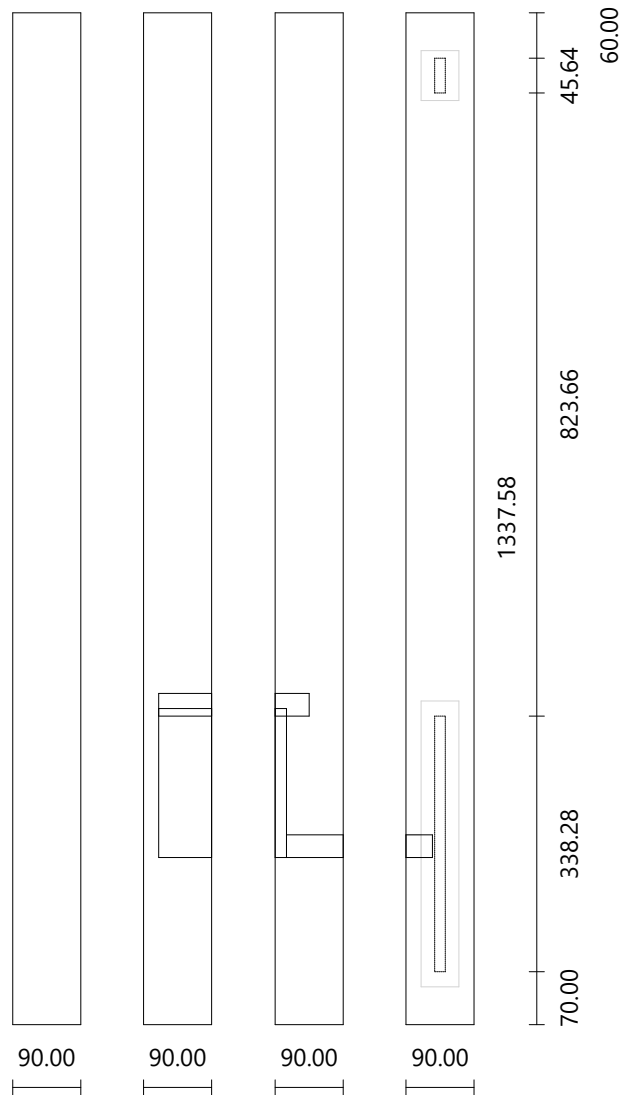

Material oak/chene
Dimensions 2432.31 × 393.38 mm
Thickness 50.00 mm

Material oak/chene
Dimensions 3054.68 × 426.60 mm
Thickness 50.00 mm

Material oak/chene
Dimensions 1745.11 × 351.39 mm
Thickness 50.00 mm

Material oak/chene
Dimensions 2444.50 × 416.88 mm
Thickness 50.00 mm

Material oak/chene
Dimensions 1590.00 × 61.88 mm
Thickness 50.00 mm

Material oak/chene
Dimensions 2090.43 × 61.90 mm
Thickness 50.00 mm

End Newel Post Right Side

Flight: 1

Top View

Material oak/chene
Dimensions 90.00 × 90.00 mm
Height 1140.29 mm

Step #1 Height: 186.67 mm

Face 2 Right Handrail #1
 Right Stringboard #1

Corner Newel Post	Right Side	Flight: 2	Top View
Material	oak/chene		
Dimensions	90.00 × 90.00 mm		
Height	1337.58 mm		
Step #14	Height: 251.14 mm		
Step #15	Height: 437.81 mm		
Face 4	Right Handrail #2 Right Stringboard #2		