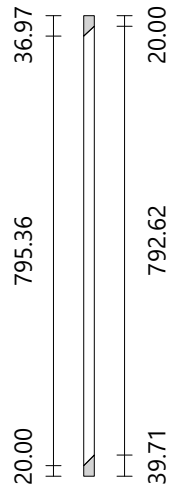

Banister #1

Right Side
Flight #1
Material paint-white
Section Circular
Diameter 20.00 mm
Height 857.37 mm

Banister #2

Right Side
Flight #1
Material paint-white
Section Circular
Diameter 20.00 mm
Height 864.04 mm

Banister #3

Right Side
Flight #1
Material paint-white
Section Circular
Diameter 20.00 mm
Height 868.88 mm

Banister #4

Right Side
Flight #1
Material paint-white
Section Circular
Diameter 20.00 mm
Height 871.73 mm

Banister #5

Right Side
Flight #1
Material paint-white
Section Circular
Diameter 20.00 mm
Height 872.04 mm

Banister #6

Right Side
Flight #1
Material paint-white
Section Circular
Diameter 20.00 mm
Height 869.47 mm

Banister #9

Right Side
Flight #1
Material paint-white
Section Circular
Diameter 20.00 mm
Height 835.11 mm

Banister #10

Right Side
Flight #1
Material paint-white
Section Circular
Diameter 20.00 mm
Height 809.10 mm