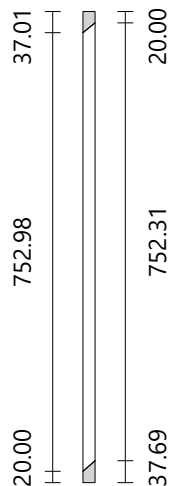

Banister #15

Right Side
Flight #2
Material paint-white
Section Circular
Diameter 20.00 mm
Height 810.00 mm