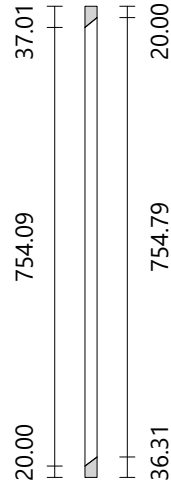

Banister #13

Right Side
Flight #2
Material paint-white
Section Circular
Diameter 20.00 mm
Height 824.08 mm

Banister #14

Right Side
Flight #2
Material paint-white
Section Circular
Diameter 20.00 mm
Height 815.44 mm

Banister #15

Right Side
Flight #2
Material paint-white
Section Circular
Diameter 20.00 mm
Height 810.00 mm

Banister #16

Right Side
Flight #2
Material paint-white
Section Circular
Diameter 20.00 mm
Height 807.48 mm

Banister #17

Right Side
Flight #2
Material paint-white
Section Circular
Diameter 20.00 mm
Height 806.94 mm

Banister #18

Right Side
Flight #2
Material paint-white
Section Circular
Diameter 20.00 mm
Height 808.32 mm

Banister #19

Right Side
Flight #2
Material paint-white
Section Circular
Diameter 20.00 mm
Height 811.10 mm

Banister #20

Right Side
Flight #2
Material paint-white
Section Circular
Diameter 20.00 mm
Height 815.25 mm