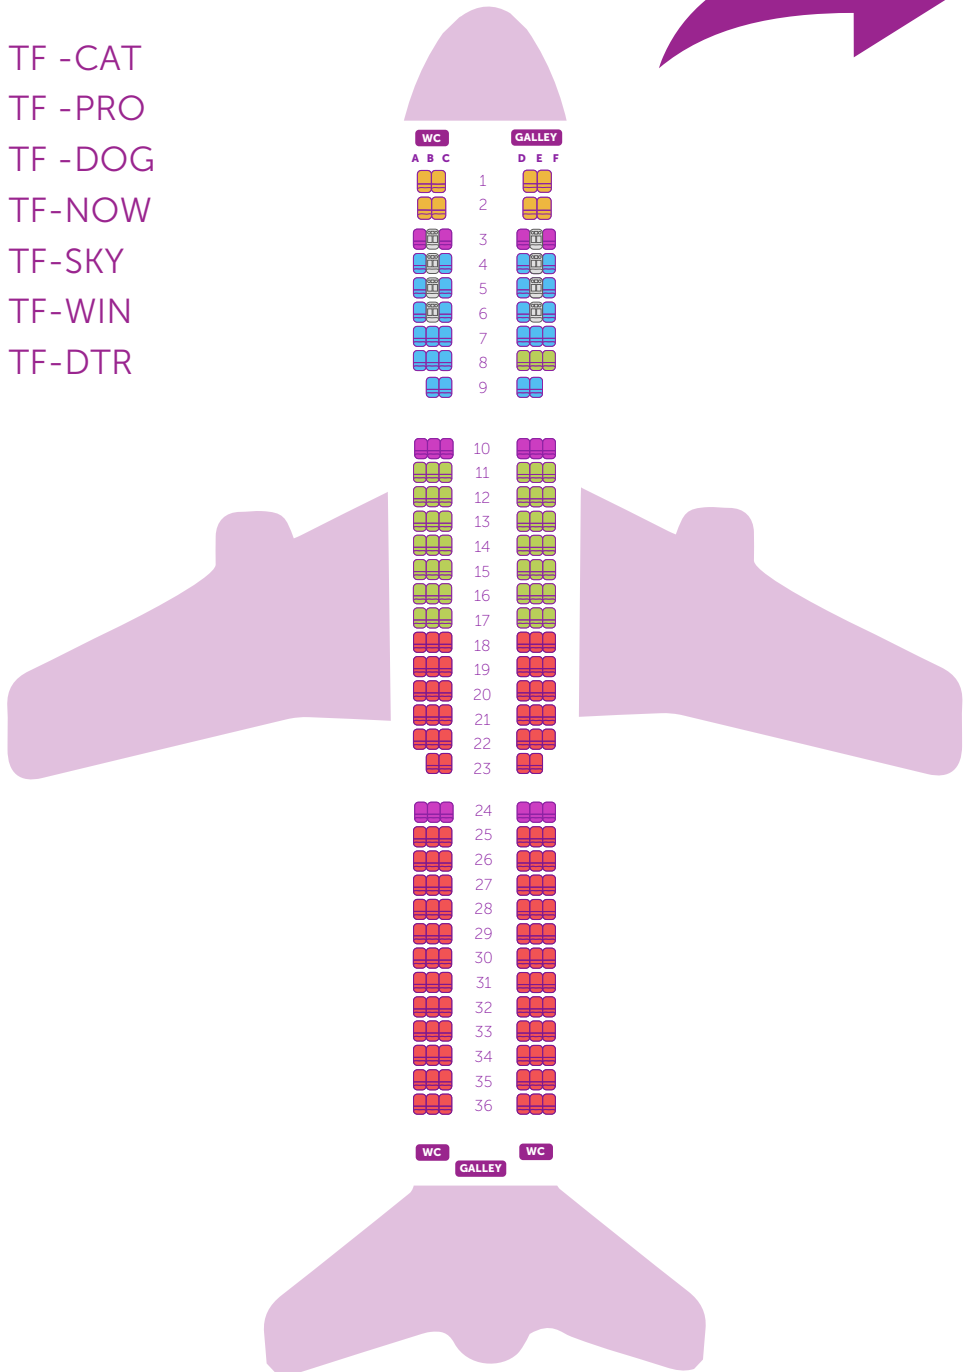

A321 SEATING GUIDE

200 seats

- TF -CAT
- TF -PRO
- TF -DOG
- TF-NOW
- TF-SKY
- TF-WIN
- TF-DTR

-  **BigSeat 37"+**
-  **XXL 35"+**
XXL 35"+ next to empty middle seat with tray table.
-  **XL 32" - 33"**
XL 32" - 33" next to empty middle seat with tray table.
-  **Standard+**
-  **Standard**
-  **Empty middle seat with tray table**

LR=Limited recline
EX=Exit row seat