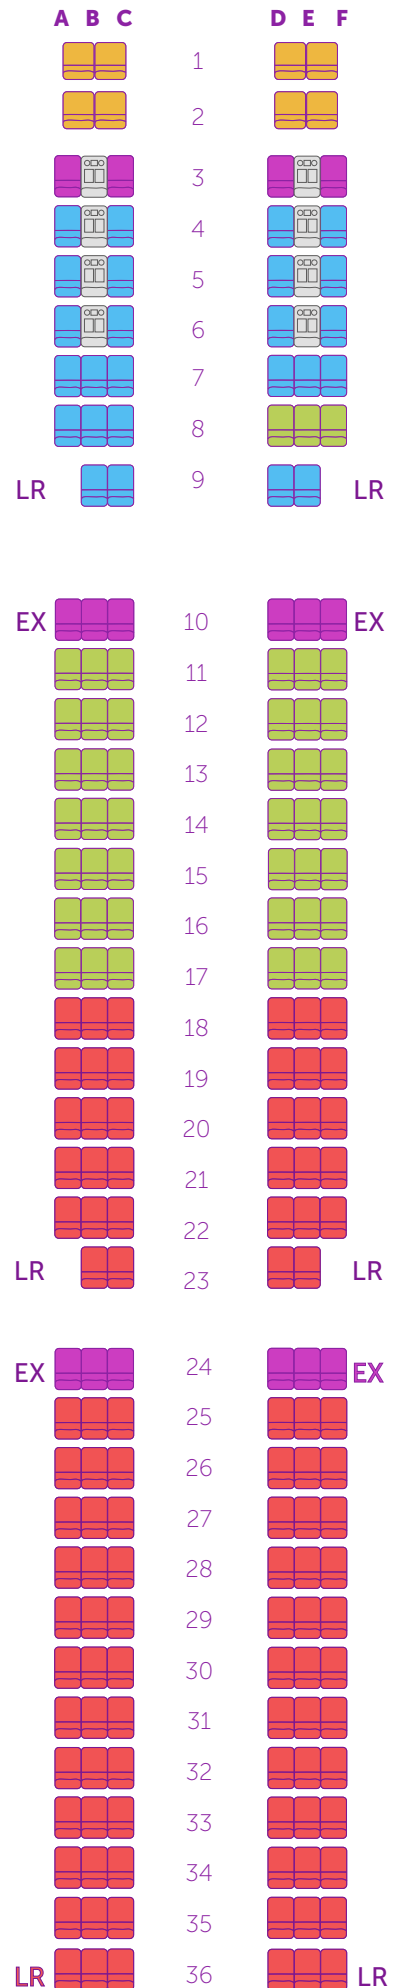

A321 SEATING GUIDE

200 seats

- TF -CAT
- TF -PRO
- TF -DOG
- TF-NOW
- TF-SKY
- TF-WIN
- TF-DTR

-  **BigSeat 37"+**
-  **XXL 35"+**
XXL 35"+ next to empty middle seat with tray table.
-  **XL 32" - 33"**
XL 32" - 33" next to empty middle seat with tray table.
-  **Standard+**
-  **Standard**
-  **Empty middle seat with tray table**

LR=Limited recline
EX=Exit row seat