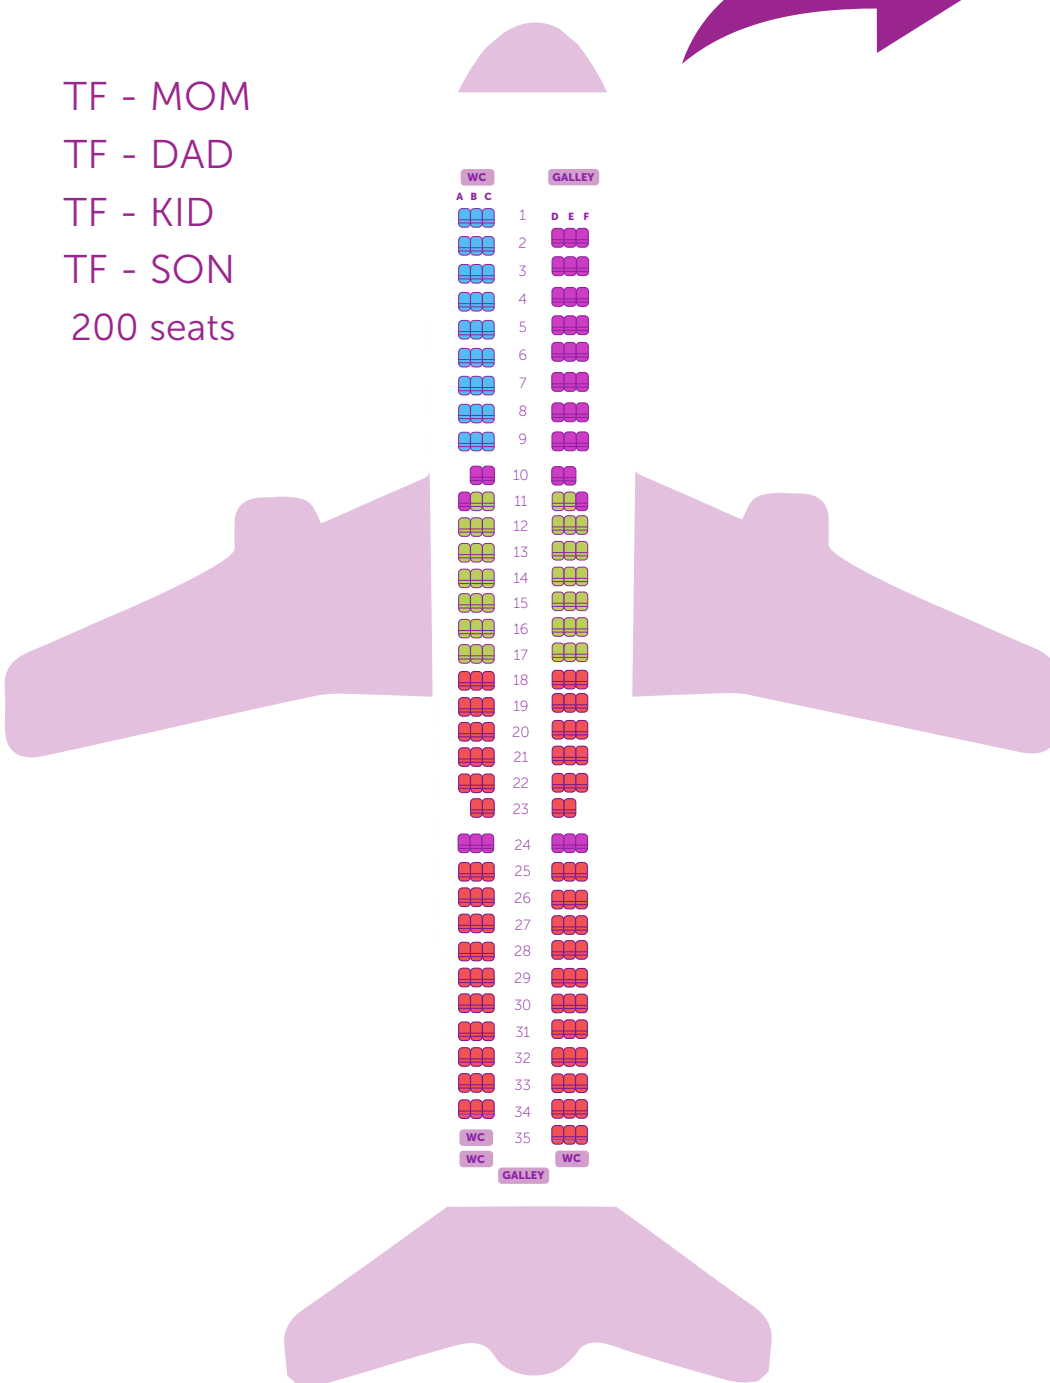

A321 SEATING GUIDE

TF - MOM
 TF - DAD
 TF - KID
 TF - SON
 200 seats

-  **XXL** 35"+
-  **XL** 32" - 33"
-  **Standard+**
-  **Standard**

Electrical outlet + USB port at every seat except exit rows.

NR= No recline
 EX= Exit row seat