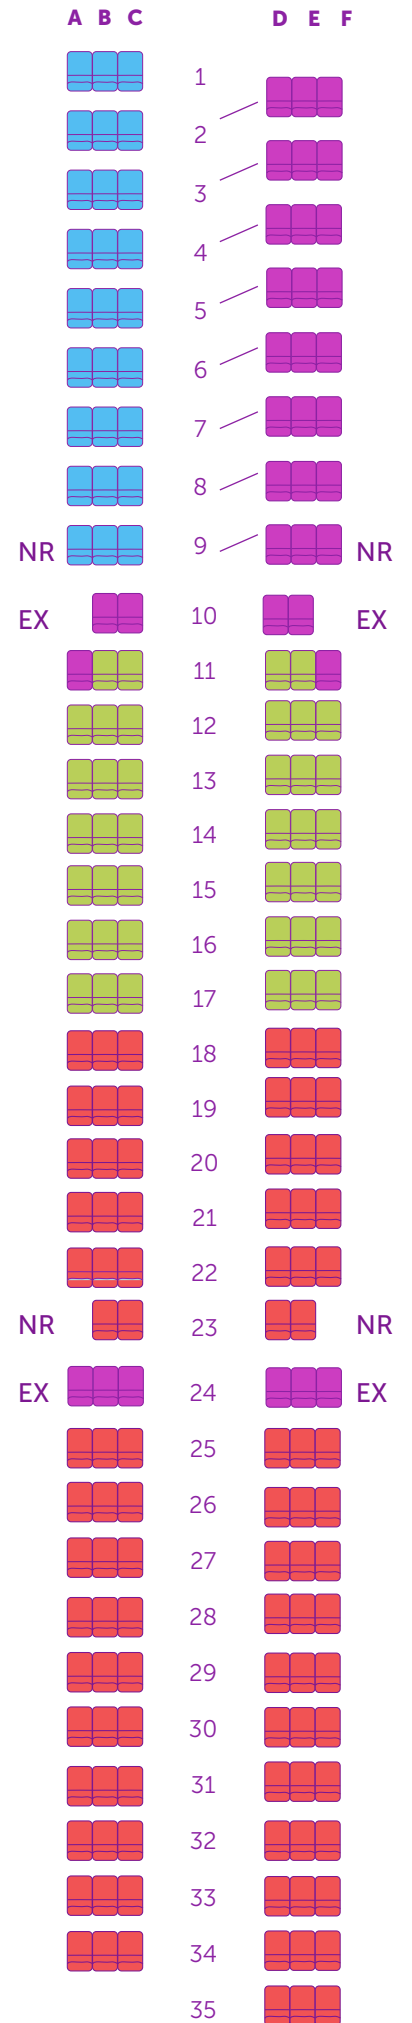

A321 SEATING GUIDE

TF - MOM
 TF - DAD
 TF - KID
 TF - SON
 200 seats

-  **XXL** 35"+
-  **XL** 32" - 33"
-  **Standard+**
-  **Standard**

Electrical outlet + USB port at every seat except exit rows.

NR= No recline
 EX= Exit row seat