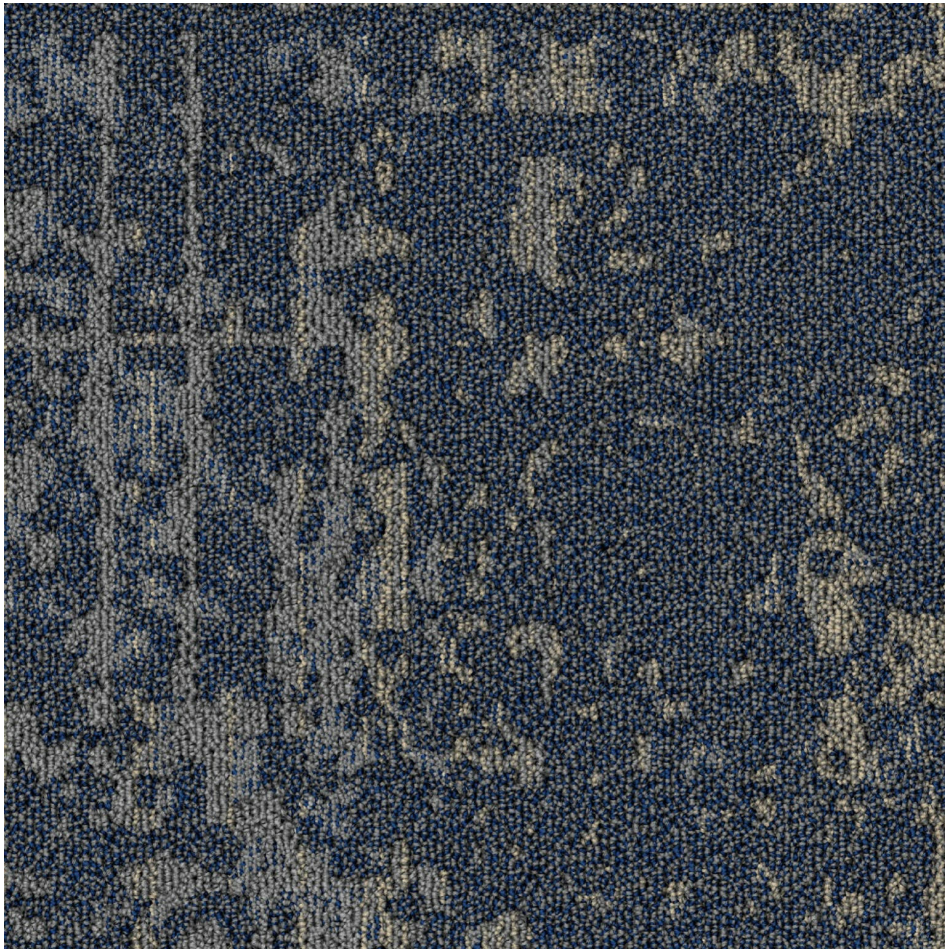

PRODUCT SUPERSTITION

19.69"X19.69" | PET

Solution Dyed PET Patterned Loop Carpet Tile with Vinyl backing

ROOM SCENES

TECHNICAL DATA

NAME: Superstition

NEWDESCRIPTION: Solution Dyed PET Patterned Loop
Carpet Tile with Vinyl backing

CODE: STUS.SU

SERIES: Studio 44 Soul Carpet Tile

SIZE: 19.69"X19.69"

FAMILY: Soft Surface Products

LOOK: Random Pattern

TYPOLOGY: PET

TYPE OF PIECE: PET

COLORS: Blue, Dark Gray, Steel Gray, Tan