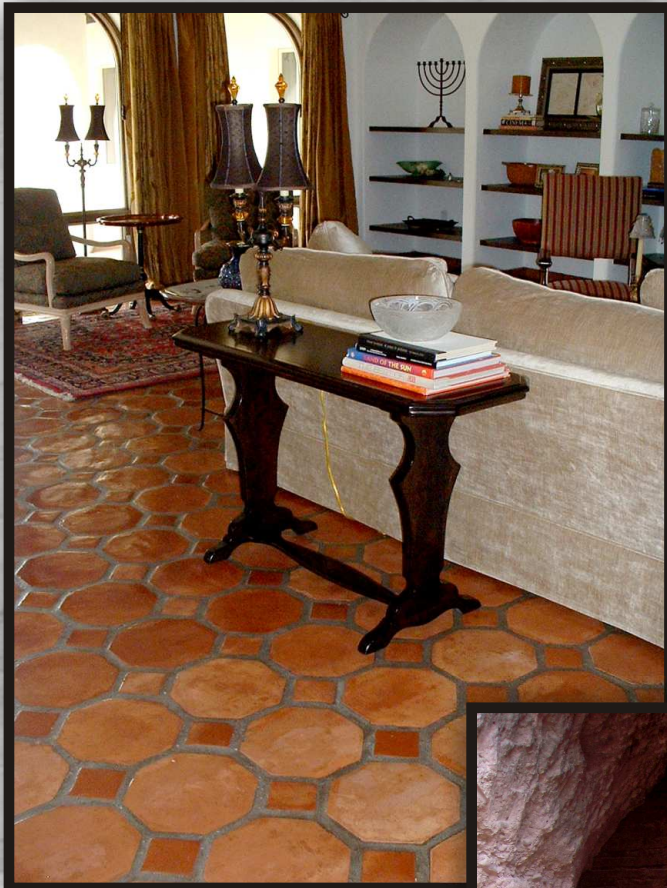

Authentic Saltillo Tiles

By: Pan American Ceramics, Inc.

Saltillo Terracotta Tile is the popular handmade clay tile that provides an incomparable beauty and color variation.

It is produced and stocked in large quantities for immediate availability.

Authentic Saltillo Tiles

By: Pan American Ceramics, Inc.

IN STOCK PROGRAM

Regular

5 x 5"

8.5 x 8.5"

12 x 12"

16 x 16"