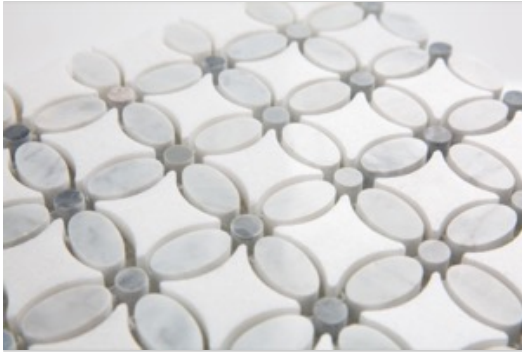

---

**PRODUCT**  
**12X12 LOTUS CARRERA MOSAIC**

---

12"x12" | Other Tiles

GRAPHIC VARIETY

ROOM SCENES

## TECHNICAL DATA

CODE: ML3831936  
NAME: 12X12 Lotus Carrera Mosaic  
SERIES: Milstone  
GROUPS: Other Tiles  
SIZE: 12"x12"  
COLORS: Carrera  
FINISH: Natural  
LOOK: Multi-Look Mosaics  
USE: Floor and Wall  
SUITABLE FOR: Backsplash,Indoor  
MOSAIC TYPE: Mesh-Mounted  
TYPE OF PIECE: Mosaic  
FLOORING VISUALIZER: Yes