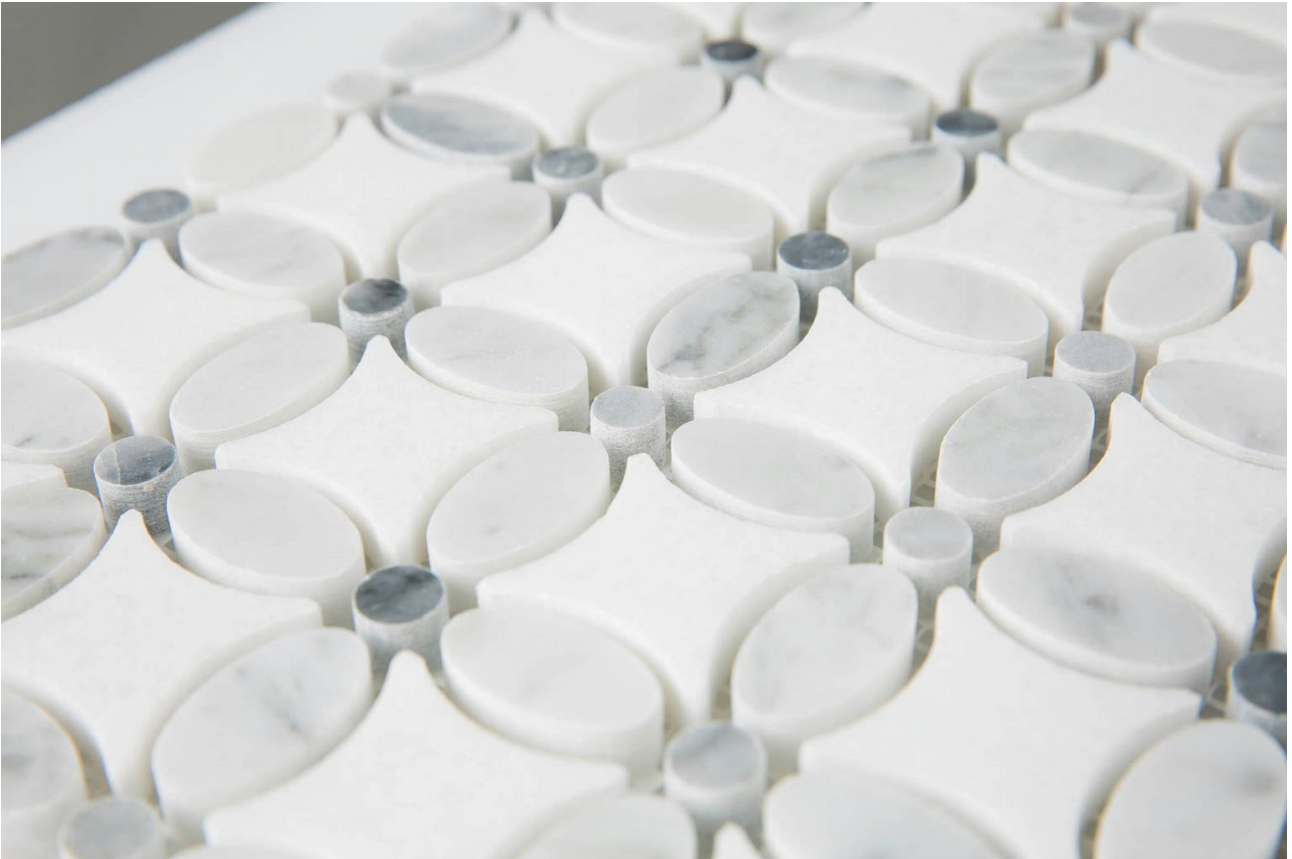

---

**PRODUCT**  
**12X12 LOTUS CARRERA MOSAIC**

---

12"x12" | Other Tiles

GRAPHIC VARIETY

ROOM SCENES

## TECHNICAL DATA

CODE: ML3831936  
NAME: 12X12 Lotus Carrera Mosaic  
SERIES: Milstone  
GROUPS: Other Tiles  
SIZE: 12"x12"  
COLORS: Carrera  
FINISH: Natural  
LOOK: Multi-Look Mosaics  
USE: Floor and Wall  
SUITABLE FOR: Backsplash,Indoor  
MOSAIC TYPE: Mesh-Mounted  
TYPE OF PIECE: Mosaic  
FLOORING VISUALIZER: Yes