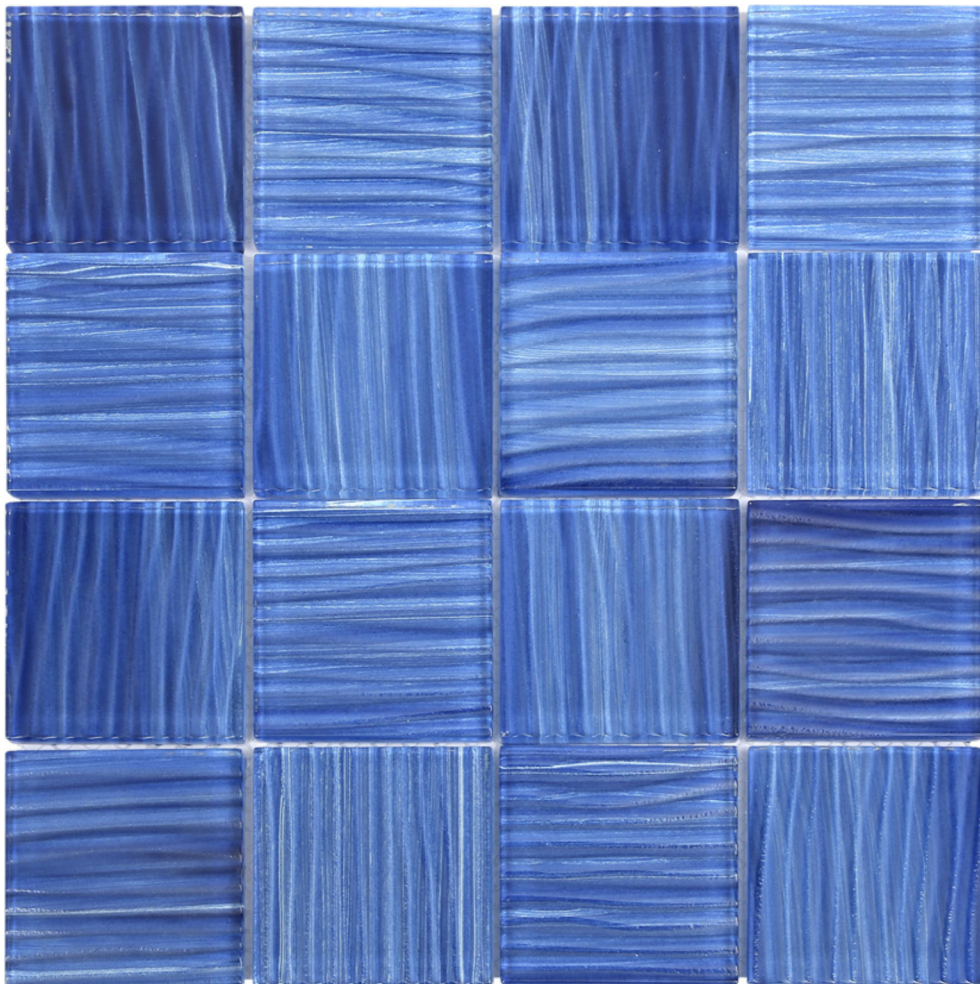

PRODUCT

3\"X3\" GLASS POOL STRIPED COBALT BLUE MOSAIC

12"x12" | Tile Collection

TECHNICAL DATA

NEW

CODE: RVCHAWV150

NAME: 3"X3" Glass Pool Striped Cobalt Blue Mosaic

SERIES: Chelsea Collection

GROUPS: Tile Collection

SIZE: 12"x12"

COLORS: Cobalt Blue

LOOK: Multi-Look Mosaics

USE: Wall only

SUITABLE FOR: Backsplash,Indoor,Outdoor,Shower,Pool

TPOLOGY: Glass

TYPE OF PIECE: Mosaic