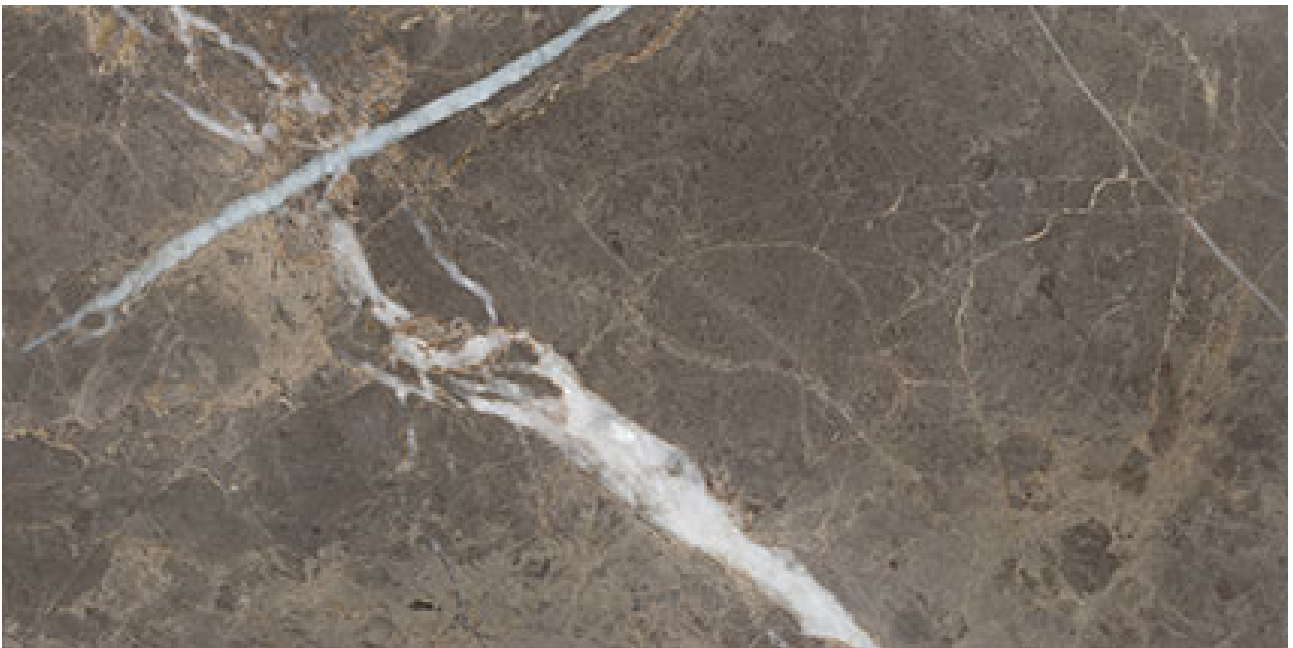

PRODUCT

**ROYAL STONEWORKS 12X24 REGAL BROWN MARBLE
HONED**

Qualis Signature Tile Collections | Porcelain | Royal Stoneworks | |

TECHNICAL DATA

SPECIAL ORDER: Special Order

NEW

CODE: QUSW-RM-5H

NAME: Royal Stoneworks 12X24 Regal Brown Marble Honed

SERIES: Royal Stoneworks

GROUPS: Qualis Signature Tile Collections

SIZE: 12"x24"

COLORS: Regal Brown Marble

FINISH: Honed

LOOK: Stone Look

STYLE: Contemporary

USE: Floor and Wall

SUITABLE FOR: Indoor|Shower

FROST RESISTANCE: Yes

EDGE: Rectified

SHADE VARIATION: V3

TPOLOGY: Porcelain

TYPE OF PIECE: Field Tile

FLOORING VISUALIZER: Yes

NOTES: This product is special order and cannot be cancelled, returned, or refunded.