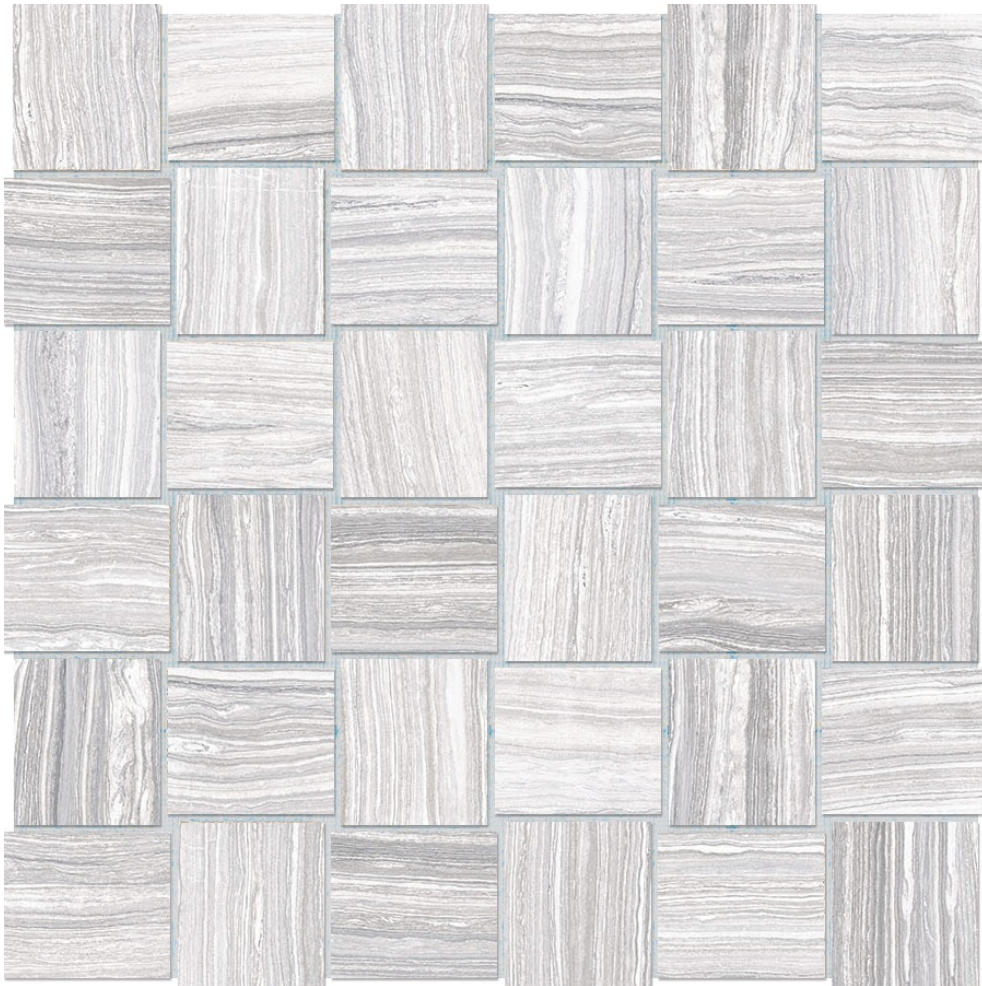

PRODUCT
2X2 ICE BASKETWEAVE

Qualis Partners Tile Collections | Glazed Porcelain | Eramosa | |

TECHNICAL DATA

SPECIAL ORDER: Special Order

CODE: AC4501-00840

NAME: 2x2 Ice Basketweave

SERIES: Eramosa

GROUPS: Qualis Partners Tile Collections

SIZE: 12"x12"

COLORS: Ice

FINISH: Matt

LOOK: Marble Look

STYLE: Contemporary

USE: Floor and Wall

SUITABLE FOR: Indoor

FROST RESISTANCE: Yes

MOSAIC CHIP SIZE: Mesh-Mounted

PEI: 4

TPOLOGY: Glazed Porcelain

TYPE OF PIECE: Mosaic

FLOORING VISUALIZER: Yes

NOTES: This product is special order and cannot be cancelled, returned, or refunded.

BILLING UNIT: SF