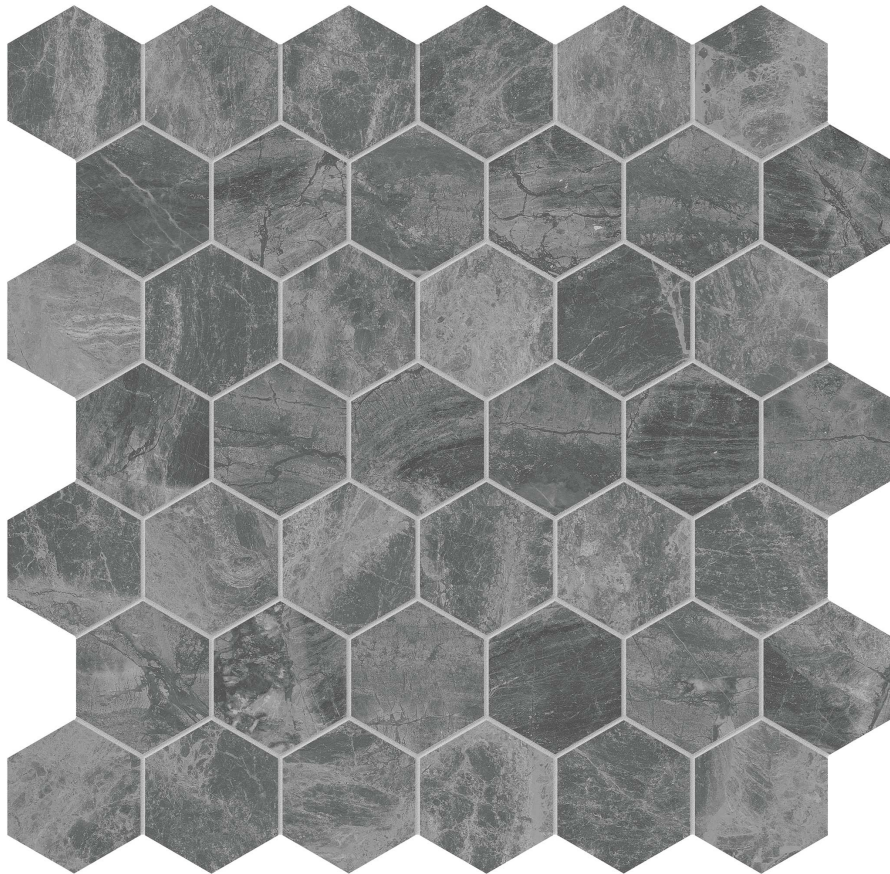

PRODUCT

GEMMA MYSTIQUE 2 HEXAGON MOSAIC

Qualis Partners Stone Collections | Marble | Gemma Mystique | |

TECHNICAL DATA

NEW

CODE: AS5001-03050

NAME: Gemma Mystique 2 Hexagon Mosaic

SERIES: Gemma Mystique

GROUPS: Qualis Partners Stone Collections

SIZE: 12"x12"

COLORS: Gemma Mystique

FINISH: Brushed

USE: Floor and Wall

SUITABLE FOR: Indoor|Shower

MOSAIC CHIP SIZE: 2"x2"

TPOLOGY: Marble

TYPE OF PIECE: Mosaic

FLOORING VISUALIZER: Yes

NOTES: Sheet size shown is approximate. Actual dimensions refer to individual mosaic chips.

BILLING UNIT: SF

PACKING

Size	Product type	BOX			PALLET		
		pcs	sqft	lb	boxes	sqft	lb
12"x12"	Mosaic	5	4.95	26.345		49.5	