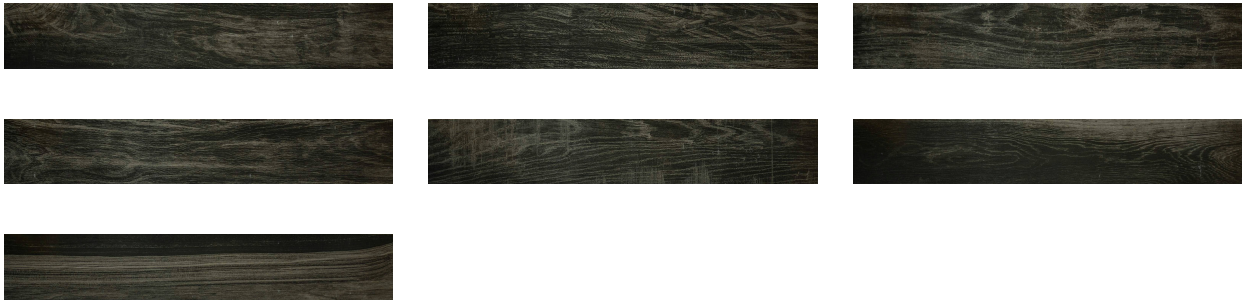

PRODUCT
DEEP BLACK 6X36

6"x36" | Tile Collection

GRAPHIC VARIETY

ROOM SCENES

TECHNICAL DATA

CODE: QULU-DB-1

NAME: Deep Black 6X36

SERIES: Lustre

GROUPS: Tile Collection

SIZE: 6"x36"

COLORS: Deep Black

FINISH: Gloss

LOOK: Wood Look

STYLE: Contemporary

USE: Floor and Wall

SUITABLE FOR: Indoor

FROST RESISTANCE: Yes

PEI: 4

TPOLOGY: Porcelain

TYPE OF PIECE: Field Tile

FLOORING VISUALIZER: Yes

NOTES: Lustre Is A Porcelain Plank With A Hand Finished, Lacquered Wood Style. Please View The Room Scene Images And/Or Obtain A Physical Sample To Experience The Full Beauty Of The Finish.