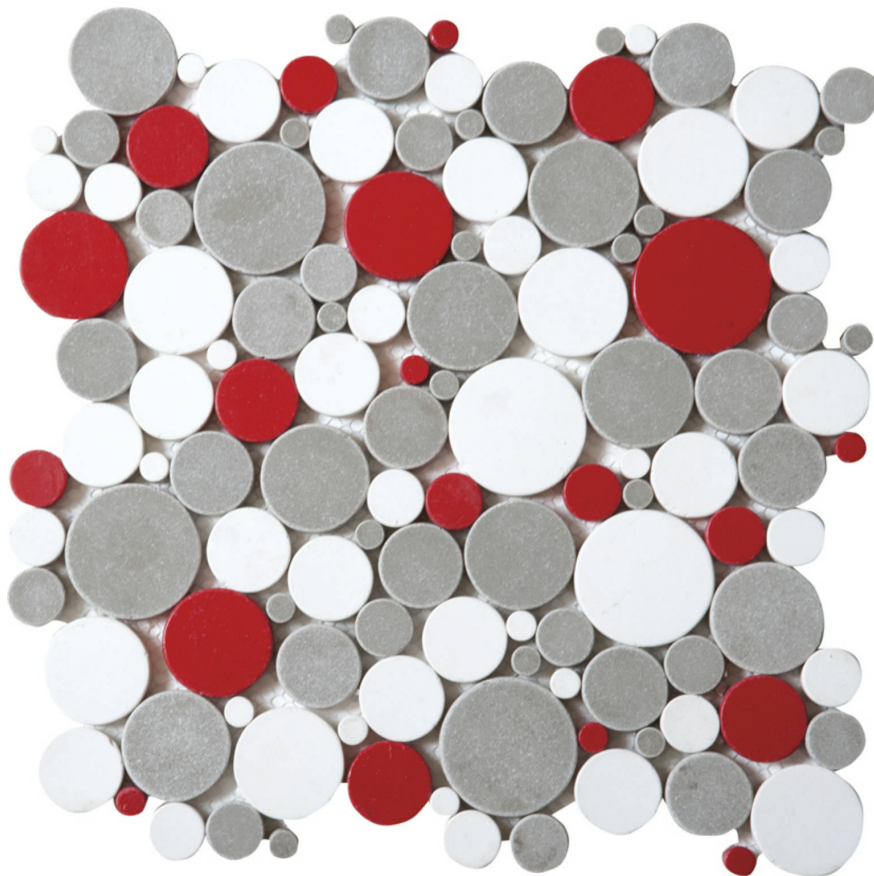

PRODUCT
WHITE GREY RED PENNY ROUNDS INTERLOCKING
MOSAIC

12"x12" | Tile Collection

TECHNICAL DATA

NEW

CODE: RVCHAWP022

NAME: White Grey Red Penny Rounds Interlocking Mosaic

SERIES: Chelsea Collection

GROUPS: Tile Collection

SIZE: 12"x12"

COLORS: Grey, White

LOOK: Multi-Look Mosaics

USE: Floor and Wall

SUITABLE FOR: Backsplash, Indoor, Shower

TYPE OF PIECE: Mosaic

FLOORING VISUALIZER: Yes

PACKING