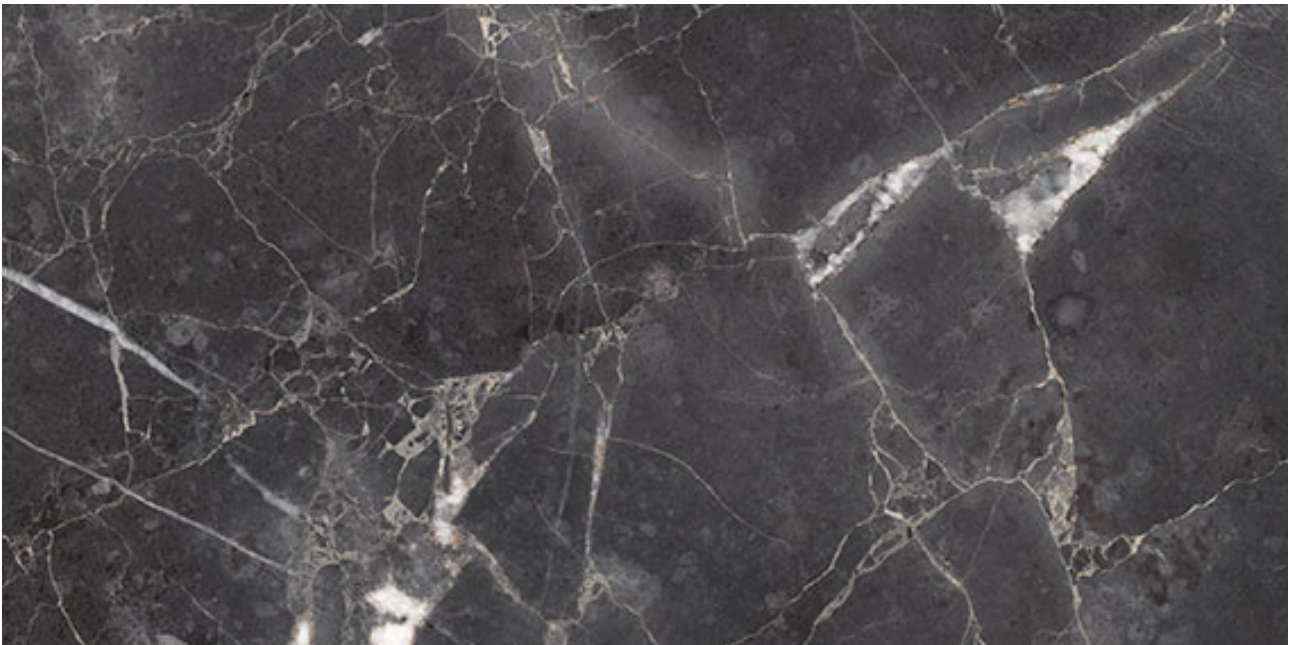

PRODUCT

ROYAL STONEWORKS 12X24 TUSCAN FORGE VEIN HONED

Qualis Signature Tile Collections | Porcelain | Royal Stoneworks | |

TECHNICAL DATA

SPECIAL ORDER: Special Order

NEW

CODE: QUSW-TF-5H

NAME: Royal Stoneworks 12X24 Tuscan Forge Vein Honed

SERIES: Royal Stoneworks

GROUPS: Qualis Signature Tile Collections

SIZE: 12"x24"

COLORS: Tuscan Forge Vein

FINISH: Honed

LOOK: Stone Look

STYLE: Contemporary

USE: Floor and Wall

SUITABLE FOR: Indoor|Shower

FROST RESISTANCE: Yes

EDGE: Rectified

SHADE VARIATION: V3

TPOLOGY: Porcelain

TYPE OF PIECE: Field Tile

FLOORING VISUALIZER: Yes

NOTES: This product is special order and cannot be cancelled, returned, or refunded.