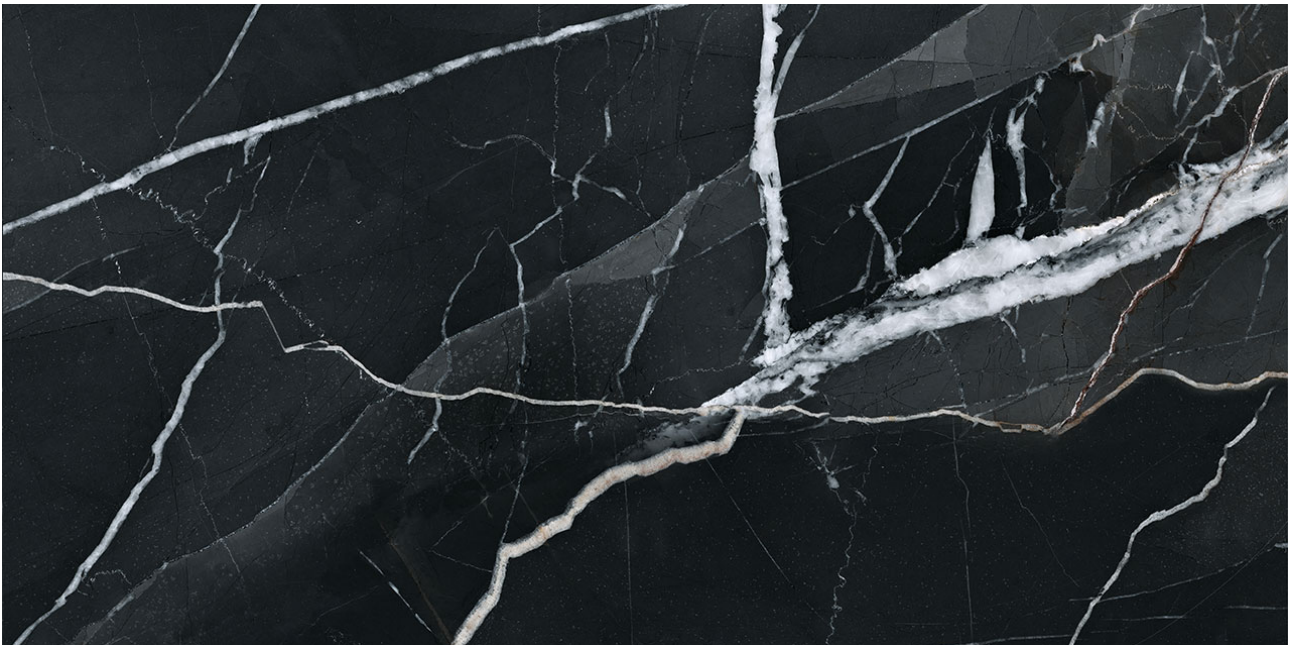

PRODUCT

ROYAL STONEWORKS 12X24 REGAL BLACK VEIN HONED

Qualis Signature Tile Collections | Porcelain | Royal Stoneworks | |