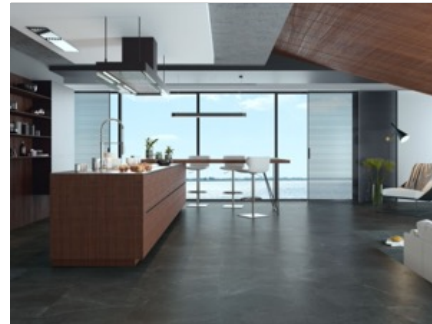

## TECHNICAL DATA

CODE: QUFO-SC-1  
NAME: Stratum Charcoal 12X24  
SERIES: Foundation  
GROUPS: Tile Collection  
SIZE: 12"x24"  
COLORS: Stratum Charcoal  
FINISH: Matt  
LOOK: Stone Look  
STYLE: Contemporary  
USE: Floor and Wall  
SUITABLE FOR: Indoor, Shower  
FROST RESISTANCE: Yes  
PEI: 5  
TYPOLOGY: Porcelain  
TYPE OF PIECE: Field Tile  
FLOORING VISUALIZER: Yes