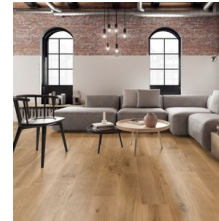

Kaya Oak Wellington
7.8"x48.6" | Fibrano w/ HydroWood | AC4 Heavy Commercial |