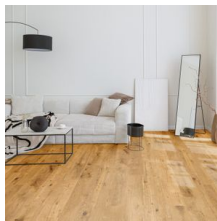

Oak Devonport
7.8"x48.6" | Fibrano w/ HydroWood | AC4 Heavy Commercial |