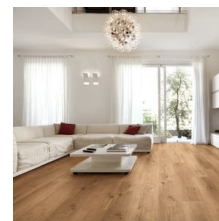

Cognac Oak
7.8"x48.6" | Fibrano w/ HydroWood | AC4 Heavy Commercial |