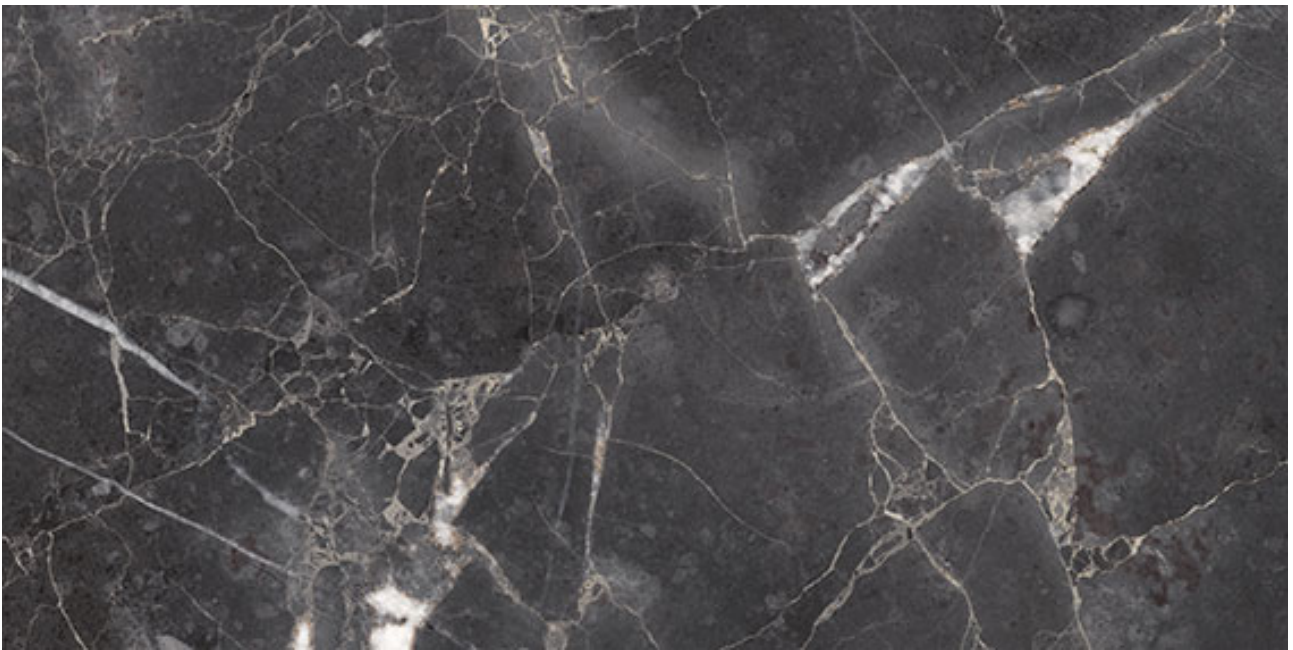

PRODUCT
ROYAL STONEWORKS 12X24 TUSCAN FORGE VEIN
POLISHED

Qualis Signature Tile Collections | Porcelain | Royal Stoneworks | |

TECHNICAL DATA

SPECIAL ORDER: Special Order

NEW

CODE: QUSW-TF-5P

NAME: Royal Stoneworks 12X24 Tuscan Forge Vein Polished

SERIES: Royal Stoneworks

GROUPS: Qualis Signature Tile Collections

SIZE: 12"x24"

COLORS: Tuscan Forge Vein

FINISH: Polished

LOOK: Stone Look

STYLE: Contemporary

USE: Floor and Wall

SUITABLE FOR: Indoor|Shower

FROST RESISTANCE: Yes

EDGE: Rectified

SHADE VARIATION: V3

TPOLOGY: Porcelain

TYPE OF PIECE: Field Tile

FLOORING VISUALIZER: Yes

NOTES: This product is special order and cannot be cancelled, returned, or refunded.