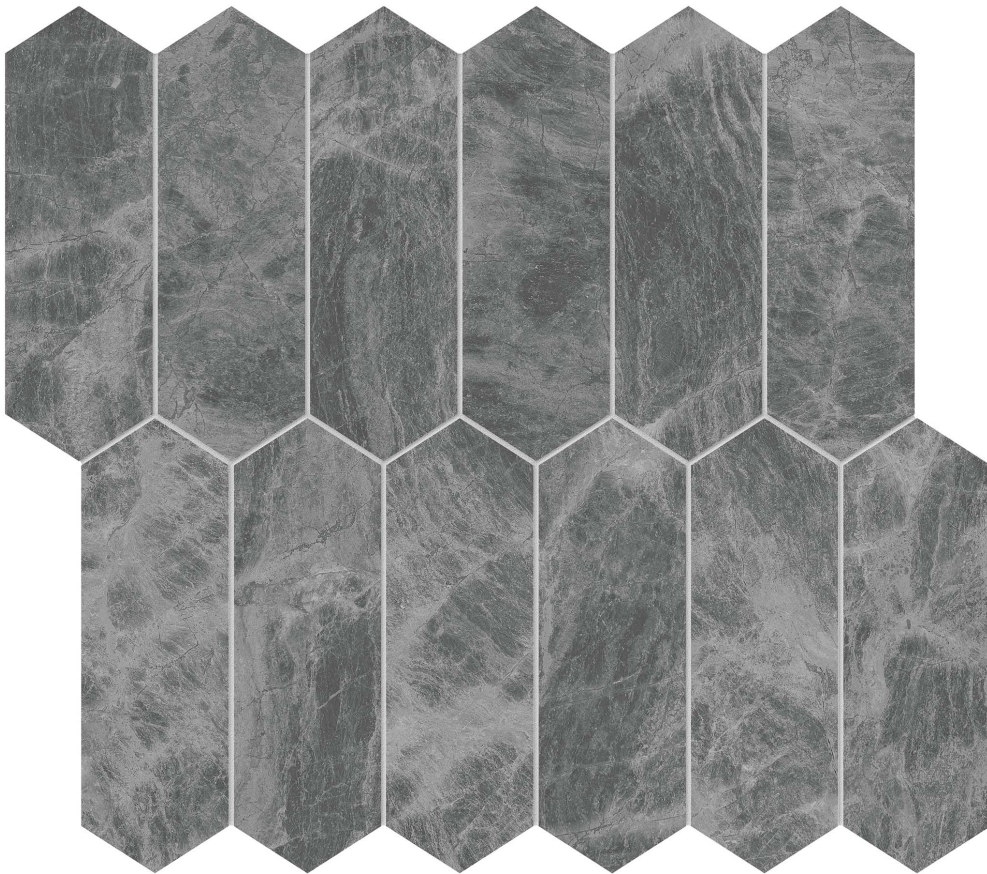

---

**PRODUCT**

**GEMMA MYSTIQUE 2X6 PICKET MOSAIC**

---

Qualis Partners Stone Collections | Marble | Gemma Mystique | |

### **NEW**

CODE: AS5001-03070

NAME: Gemma Mystique 2x6 Picket Mosaic

SERIES: Gemma Mystique

GROUPS: Qualis Partners Stone Collections

SIZE: 10.5"x12"

COLORS: Gemma Mystique

FINISH: Brushed

USE: Floor and Wall

SUITABLE FOR: Indoor|Shower

MOSAIC CHIP SIZE: 2"x6"

TPOLOGY: Marble

TYPE OF PIECE: Mosaic

FLOORING VISUALIZER: Yes

NOTES: Sheet size shown is approximate. Actual dimensions refer to individual mosaic chips.