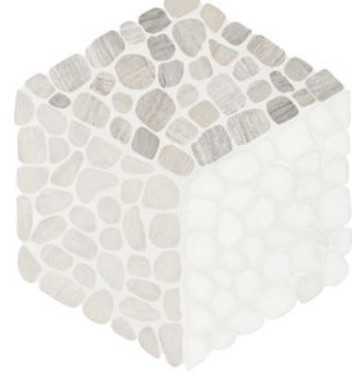

SERIES CABANA

Qualis Partners Stone Collections

Patterns that captivate and inspire. Timeless elegance meets modern artistry in this exquisite selection of pebble mosaic designs.

PRODUCTS

Cabana Galaxy Flow Pebble
7.8"×15.4" | Marble ||
NEW

Cabana Horizon Flow Pebble
7.8"×15.4" | Natural Stone ||
NEW

Cabana Jade Flow Pebble
7.8"×15.4" | Marble ||
NEW

Cabana River Flow Pebble
7.8"×15.4" | Marble ||
NEW

Cabana Galaxy Node Pebble
10.2"×11.8" | Marble ||
NEW

Cabana Horizon Node Pebble
10.2"×11.8" | Natural Stone ||
NEW

Cabana Jade Node Pebble
10.2"×11.8" | Marble ||
NEW

Cabana River Node Pebble
10.2"×11.8" | Marble ||
NEW

Cabana Galaxy Axis Pebble
12"×12" | Marble ||
NEW

Cabana Horizon Axis Pebble

12"x12" | Natural Stone | |

NEW

Cabana Jade Axis Pebble

12"x12" | Marble | |

NEW

Cabana River Axis Pebble

12"x12" | Marble | |