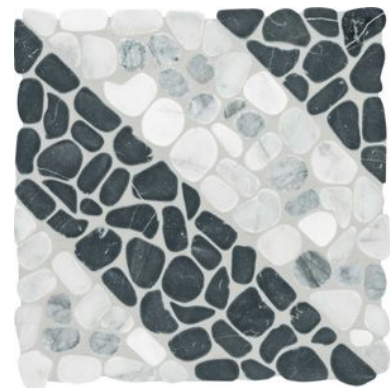

SERIES CABANA

Qualis Partners Stone Collections

Patterns that captivate and inspire. Timeless elegance meets modern artistry in this exquisite selection of pebble mosaic designs.

PRODUCTS

Cabana Galaxy Flow Pebble
7.8"×15.4" | Marble ||
NEW

Cabana Horizon Flow Pebble
7.8"×15.4" | Natural Stone ||
NEW

Cabana Jade Flow Pebble
7.8"×15.4" | Marble ||
NEW

Cabana River Flow Pebble
7.8"×15.4" | Marble ||
NEW

Cabana Galaxy Node Pebble
10.2"×11.8" | Marble ||
NEW

Cabana Horizon Node Pebble
10.2"×11.8" | Natural Stone ||
NEW

Cabana Jade Node Pebble
10.2"×11.8" | Marble ||
NEW

Cabana River Node Pebble
10.2"×11.8" | Marble ||
NEW

Cabana Galaxy Axis Pebble
12"×12" | Marble ||
NEW