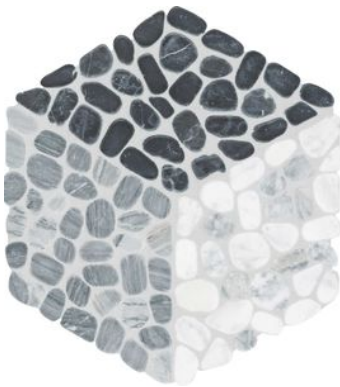

SERIES CABANA

Qualis Partners Stone Collections

Patterns that captivate and inspire. Timeless elegance meets modern artistry in this exquisite selection of pebble mosaic designs.

PRODUCTS

Cabana Galaxy Flow Pebble
7.8"×15.4" | Marble ||
NEW

Cabana Horizon Flow Pebble
7.8"×15.4" | Natural Stone ||
NEW

Cabana Jade Flow Pebble
7.8"×15.4" | Marble ||
NEW

Cabana River Flow Pebble
7.8"×15.4" | Marble ||
NEW

Cabana Galaxy Node Pebble
10.2"×11.8" | Marble ||
NEW

Cabana Horizon Node Pebble
10.2"×11.8" | Natural Stone ||
NEW

Cabana Jade Node Pebble
10.2"×11.8" | Marble ||
NEW

Cabana River Node Pebble
10.2"×11.8" | Marble ||
NEW

Cabana Galaxy Axis Pebble
12"×12" | Marble ||
NEW

Cabana Horizon Axis Pebble

12"x12" | Natural Stone | |

NEW

Cabana Jade Axis Pebble

12"x12" | Marble | |

NEW

Cabana River Axis Pebble

12"x12" | Marble | |