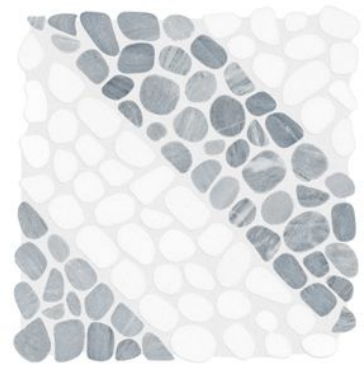

SERIES CABANA

Qualis Partners Stone Collections

Patterns that captivate and inspire. Timeless elegance meets modern artistry in this exquisite selection of pebble mosaic designs.

PRODUCTS

Cabana Galaxy Flow Pebble
7.8"×15.4" | Marble ||
NEW

Cabana Horizon Flow Pebble
7.8"×15.4" | Natural Stone ||
NEW

Cabana Jade Flow Pebble
7.8"×15.4" | Marble ||
NEW

Cabana River Flow Pebble
7.8"×15.4" | Marble ||
NEW

Cabana Galaxy Node Pebble
10.2"×11.8" | Marble ||
NEW

Cabana Horizon Node Pebble
10.2"×11.8" | Natural Stone ||
NEW

Cabana Jade Node Pebble
10.2"×11.8" | Marble ||
NEW

Cabana River Node Pebble
10.2"×11.8" | Marble ||
NEW

Cabana Galaxy Axis Pebble
12"×12" | Marble ||
NEW

Cabana Horizon Axis Pebble

12"x12" | Natural Stone | |

NEW

Cabana Jade Axis Pebble

12"x12" | Marble | |

NEW

Cabana River Axis Pebble

12"x12" | Marble | |