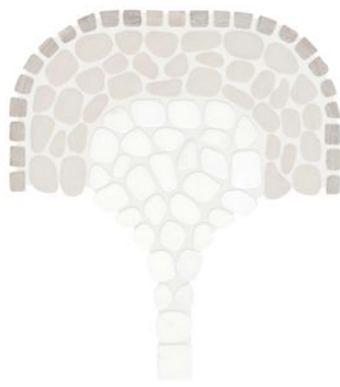

SERIES CABANA

Qualis Partners Stone Collections

Patterns that captivate and inspire. Timeless elegance meets modern artistry in this exquisite selection of pebble mosaic designs.

PRODUCTS

Cabana Galaxy Flow Pebble
7.8"×15.4" | Marble ||
NEW

Cabana Horizon Flow Pebble
7.8"×15.4" | Natural Stone ||
NEW

Cabana Jade Flow Pebble
7.8"×15.4" | Marble ||
NEW

Cabana River Flow Pebble
7.8"×15.4" | Marble ||
NEW

Cabana Galaxy Node Pebble
10.2"×11.8" | Marble ||
NEW

Cabana Horizon Node Pebble
10.2"×11.8" | Natural Stone ||
NEW

Cabana Jade Node Pebble
10.2"×11.8" | Marble ||
NEW

Cabana River Node Pebble
10.2"×11.8" | Marble ||
NEW

Cabana Galaxy Axis Pebble
12"×12" | Marble ||
NEW

Cabana Horizon Axis Pebble

12"x12" | Natural Stone | |

NEW

Cabana Jade Axis Pebble

12"x12" | Marble | |

NEW

Cabana River Axis Pebble

12"x12" | Marble | |