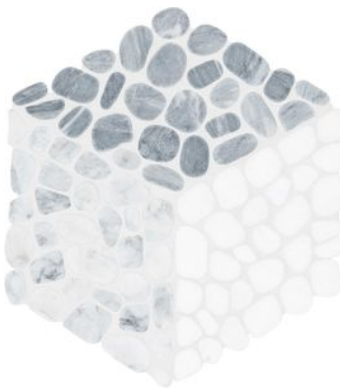

SERIES CABANA

Qualis Partners Stone Collections

Patterns that captivate and inspire. Timeless elegance meets modern artistry in this exquisite selection of pebble mosaic designs.

PRODUCTS

Cabana Galaxy Flow Pebble
7.8"×15.4" | Marble ||
NEW

Cabana Horizon Flow Pebble
7.8"×15.4" | Natural Stone ||
NEW

Cabana Jade Flow Pebble
7.8"×15.4" | Marble ||
NEW

Cabana River Flow Pebble
7.8"×15.4" | Marble ||
NEW

Cabana Galaxy Node Pebble
10.2"×11.8" | Marble ||
NEW

Cabana Horizon Node Pebble
10.2"×11.8" | Natural Stone ||
NEW

Cabana Jade Node Pebble
10.2"×11.8" | Marble ||
NEW

Cabana River Node Pebble
10.2"×11.8" | Marble ||
NEW

Cabana Galaxy Axis Pebble
12"×12" | Marble ||
NEW

Cabana Horizon Axis Pebble

12"x12" | Natural Stone | |

NEW

Cabana Jade Axis Pebble

12"x12" | Marble | |

NEW

Cabana River Axis Pebble

12"x12" | Marble | |