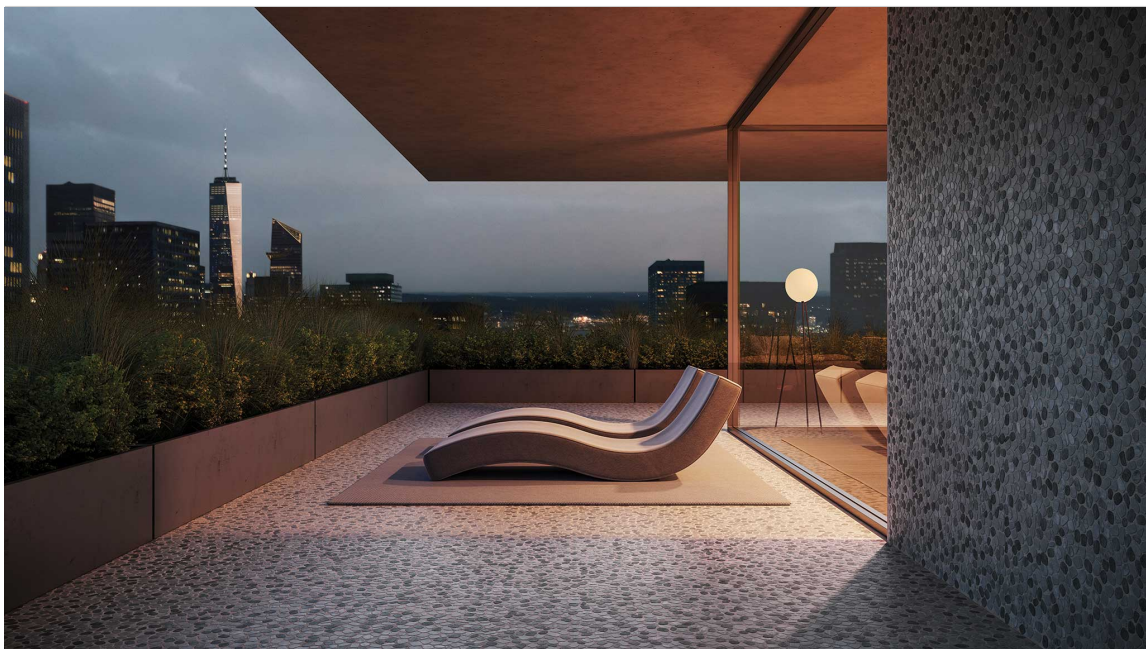

ROOM SCENES