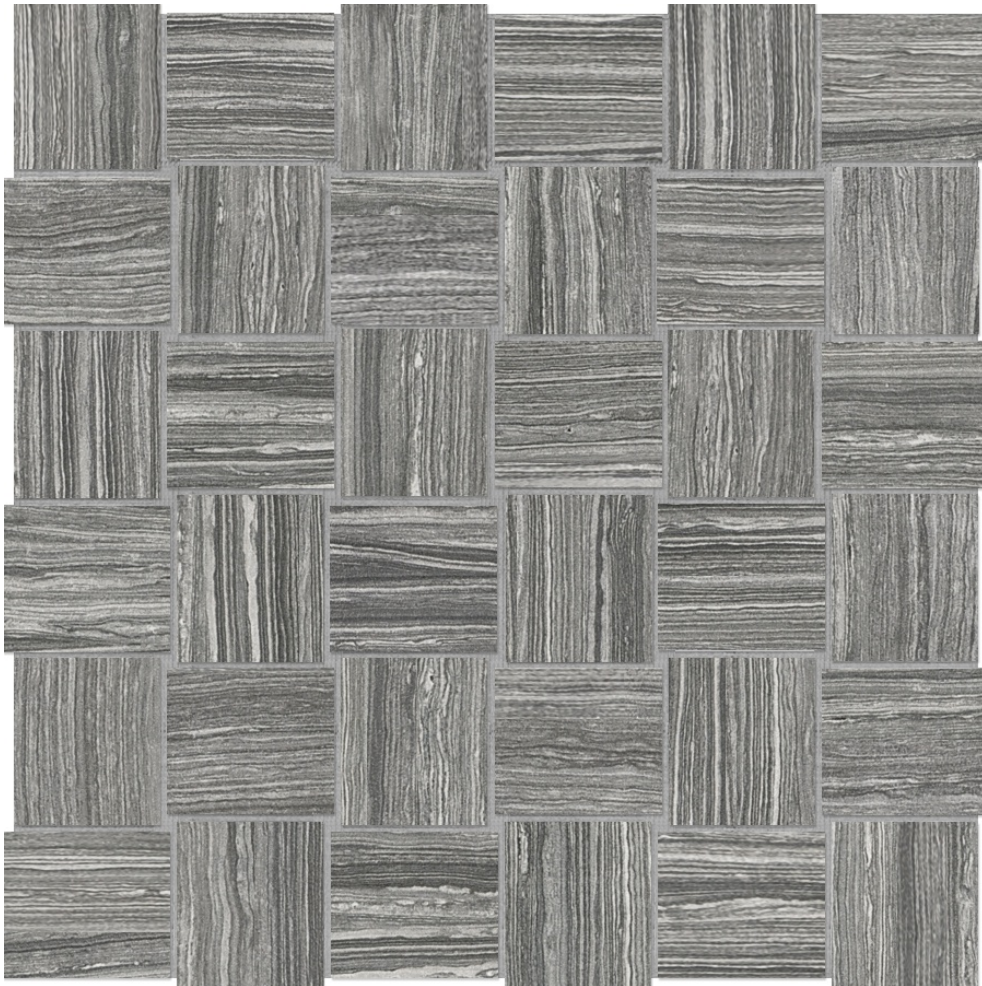

---

**PRODUCT**  
**2X2 CARBON BASKETWEAVE**

---

Qualis Partners Tile Collections | Glazed Porcelain | Eramosa | |

## TECHNICAL DATA

SPECIAL ORDER: Special Order  
CODE: AC4501-00820  
NAME: 2x2 Carbon Basketweave  
SERIES: Eramosa  
GROUPS: Qualis Partners Tile Collections  
SIZE: 12"x12"  
COLORS: Carbon  
FINISH: Matt  
LOOK: Marble Look  
STYLE: Contemporary  
USE: Floor and Wall  
SUITABLE FOR: Indoor  
FROST RESISTANCE: Yes  
MOSAIC CHIP SIZE: Mesh-Mounted  
PEI: 4  
TYPOLOGY: Glazed Porcelain  
TYPE OF PIECE: Mosaic  
FLOORING VISUALIZER: Yes  
NOTES: This product is special order and cannot be cancelled, returned, or refunded.  
BILLING UNIT: SF