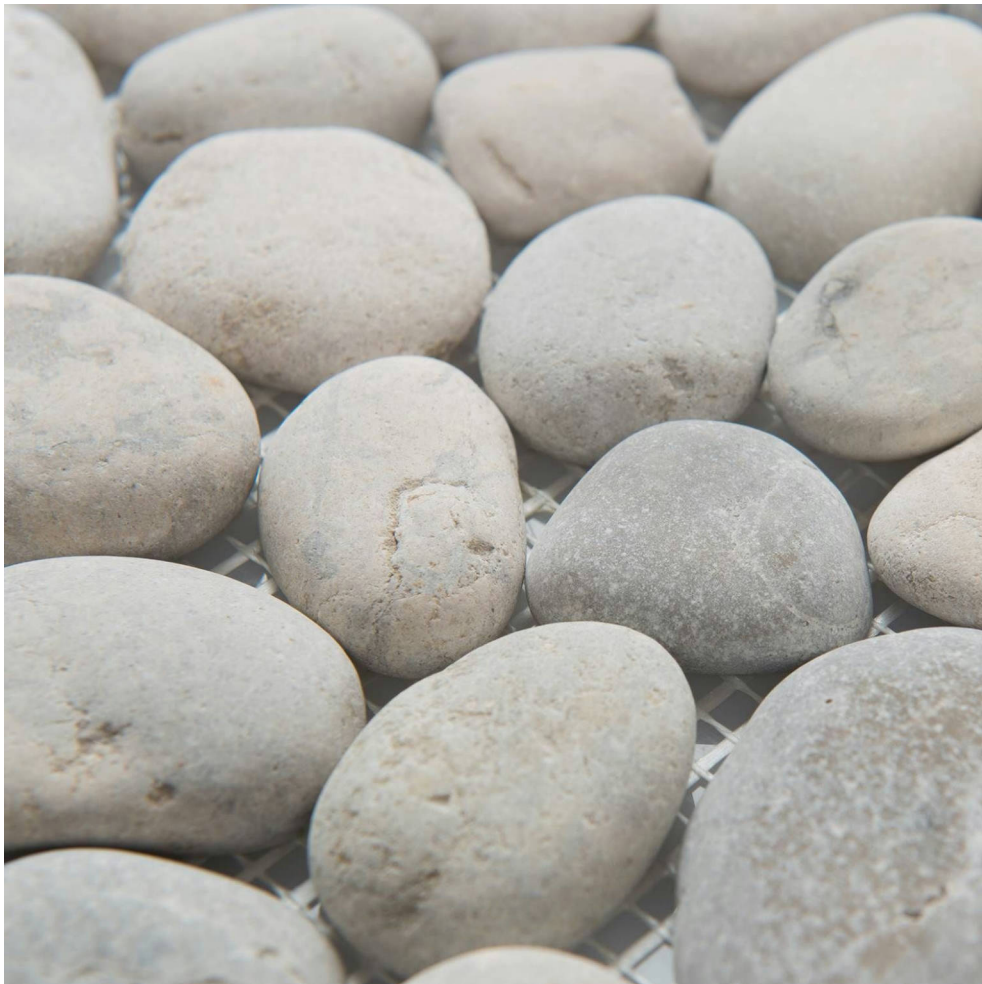

PRODUCT
VITALITY MICA PEBBLE

12"x12" | Other Tiles

GRAPHIC VARIETY

TECHNICAL DATA

CODE: AC76-459
NAME: Vitality Mica Pebble
SERIES: Bliss Pebble Mosaics
GROUPS: Other Tiles
SIZE: 12"x12"
COLORS: Vitality Mica
FINISH: Natural
LOOK: Multi-Look Mosaics
STYLE: Traditional
USE: Floor and Wall
SUITABLE FOR: Backsplash,Indoor
MOSAIC TYPE: Mesh-Mounted
TYPE OF PIECE: Mosaic